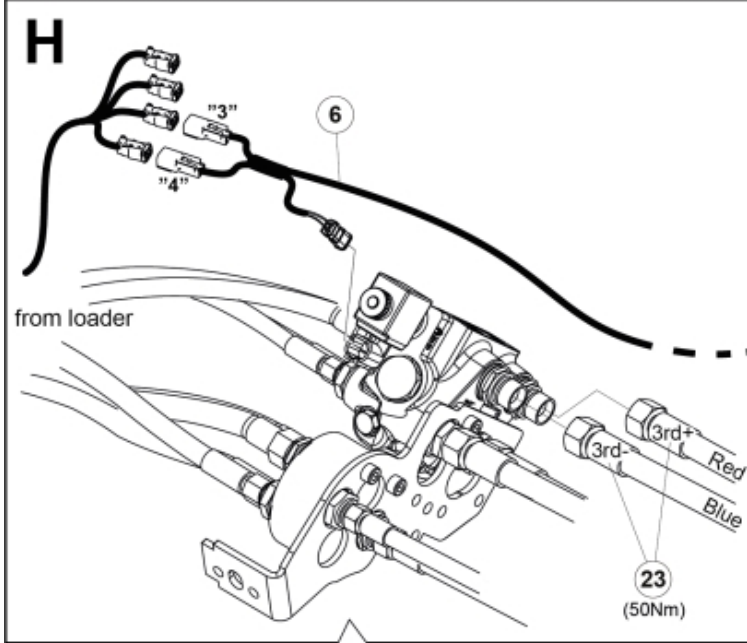

Remove existing 3rd service parts from tool carrier.

B

M 60020157-66-67-68-69-70-72-79-81-83-84-88

ISO-A = D + E1 + E3
 SelectoFix = D + E2 + E3
 Dual SelectoFix = D + E2 + E4

M 60020157-66-67-68-69-70-72-79-81-83-84-88_2

ISO-A = F + G1
 SelectoFix = F + G2
 Dual SelectoFix = F + G3

M 60020157-66-67-68-69-70-72-79-81-83-84-88_3

Description DL
Part assemblies 4th service, Dual SelectoFix BigBM

PartNo	Pos	Qty	Name	Specifications
60020184		1 PCS	4th service, Dual SelectoFix BigBM	
5004919	2	2	Screw	MC6S M8x16
60032063	6	1	Cable	4th service. (replaces 60015907)
5006002	7	2	Screw	MVBF 10x30
5011554	8	4	Nut	Loc-King M10
60019369	11	1	Hose cover	
4501105	12	1	Block cpl	4th service, Replaces 60011052, 01/03/2019 00:00:00
1120011	13	1	Adaptor	R1/2"-R3/8"
1120158	14	1	Adaptor	R 1/2" - R 3/8"
5013853	15	4	Dowty washer	Tredo 1/2", Part is included in kit 60007907 Hose cpl., 9032177 Hose cpl.
60014257	16	2	Adaptor	90°
60011053	20	2	Adaptor	G1/2" - G3/8"
10550369	21	2	Selecto Fix, Lower part	
60014273	23	2	Hose	3/8" L=1450 1/2GRLMA - 3/8 G90LMA
60014430	24	1	Hose	3/8" L=305 3/8GRLMA - 3/8G90LMA
60014428	25	1	Hose	3/8" L=560 3/8G90LMA - 3/8G90LMA
60013878	28	1	Bracket	
5006003	33	2	Screw	MVBF 10x40
5219188	35	1	Bracket	