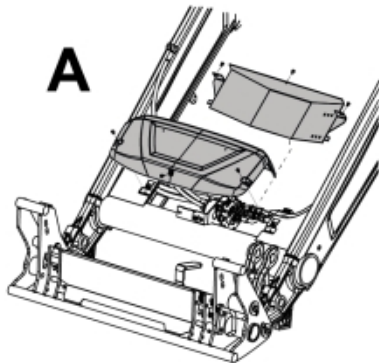

Remove existing 3rd service parts from tool carrier.

B

M 60020157-66-67-68-69-70-72-79-81-83-84-88

ISO-A = D + E1 + E3
 SelectoFix = D + E2 + E3
 Dual SelectoFix = D + E2 + E4

M 60020157-66-67-68-69-70-72-79-81-83-84-88_2

ISO-A = F + G1
 SelectoFix = F + G2
 Dual SelectoFix = F + G3

M 60020157-66-67-68-69-70-72-79-81-83-84-88_3

Description DL
Part assemblies 4th service, Dual SelectoFix BigBM

PartNo	Pos	Qty	Name	Specifications
60020184		1 PCS	4th service, Dual SelectoFix BigBM	
5004919	2	2	Screw	MC6S M8x16
60032063	6	1	Cable	4th service. (replaces 60015907)
5006002	7	2	Screw	MVBF 10x30
5011554	8	4	Nut	Loc-King M10
60019369	11	1	Hose cover	
4501105	12	1	Block cpl	4th service, Replaces 60011052, 01/03/2019 00:00:00
1120011	13	1	Adaptor	R1/2"-R3/8"
1120158	14	1	Adaptor	R 1/2" - R 3/8"
5013853	15	4	Dowty washer	Tredo 1/2", Part is included in kit 60007907 Hose cpl., 9032177 Hose cpl.
60014257	16	2	Adaptor	90°
60011053	20	2	Adaptor	G1/2" - G3/8"
10550369	21	2	Selecto Fix, Lower part	
60014273	23	2	Hose	3/8" L=1450 1/2GRLMA - 3/8 G90LMA
60014430	24	1	Hose	3/8" L=305 3/8GRLMA - 3/8G90LMA
60014428	25	1	Hose	3/8" L=560 3/8G90LMA - 3/8G90LMA
60013878	28	1	Bracket	
5006003	33	2	Screw	MVBF 10x40
5219188	35	1	Bracket	