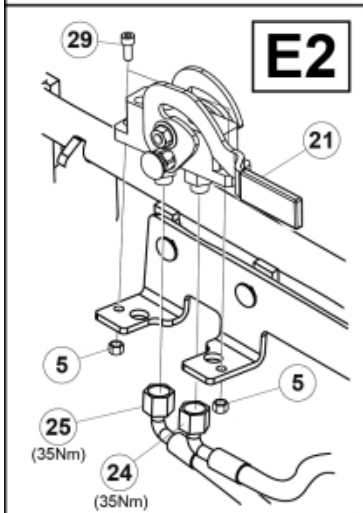

Remove existing 3rd service parts from tool carrier.

B

M 60020157-66-67-68-69-70-72-79-81-83-84-88

ISO-A = D + E1 + E3
 SelectoFix = D + E2 + E3
 Dual SelectoFix = D + E2 + E4

M 60020157-66-67-68-69-70-72-79-81-83-84-88_2

ISO-A = F + G1
 SelectoFix = F + G2
 Dual SelectoFix = F + G3

M 60020157-66-67-68-69-70-72-79-81-83-84-88_3

Description DL
Part assemblies 4th service, Dual SelectoFix BigBM

PartNo	Pos	Qty	Name	Specifications
60020184		1 PCS	4th service, Dual SelectoFix BigBM	
5004919	2	2	Screw	MC6S M8x16
60032063	6	1	Cable	4th service. (replaces 60015907)
5006002	7	2	Screw	MVBF 10x30
5011554	8	4	Nut	Loc-King M10
60019369	11	1	Hose cover	
4501105	12	1	Block cpl	4th service, Replaces 60011052, 01/03/2019 00:00:00
1120011	13	1	Adaptor	R1/2"-R3/8"
1120158	14	1	Adaptor	R 1/2" - R 3/8"
5013853	15	4	Dowty washer	Tredo 1/2", Part is included in kit 60007907 Hose cpl., 9032177 Hose cpl.
60014257	16	2	Adaptor	90°
60011053	20	2	Adaptor	G1/2" - G3/8"
10550369	21	2	Selecto Fix, Lower part	
60014273	23	2	Hose	3/8" L=1450 1/2GRLMA - 3/8 G90LMA
60014430	24	1	Hose	3/8" L=305 3/8GRLMA - 3/8G90LMA
60014428	25	1	Hose	3/8" L=560 3/8G90LMA - 3/8G90LMA
60013878	28	1	Bracket	
5006003	33	2	Screw	MVBF 10x40
5219188	35	1	Bracket	