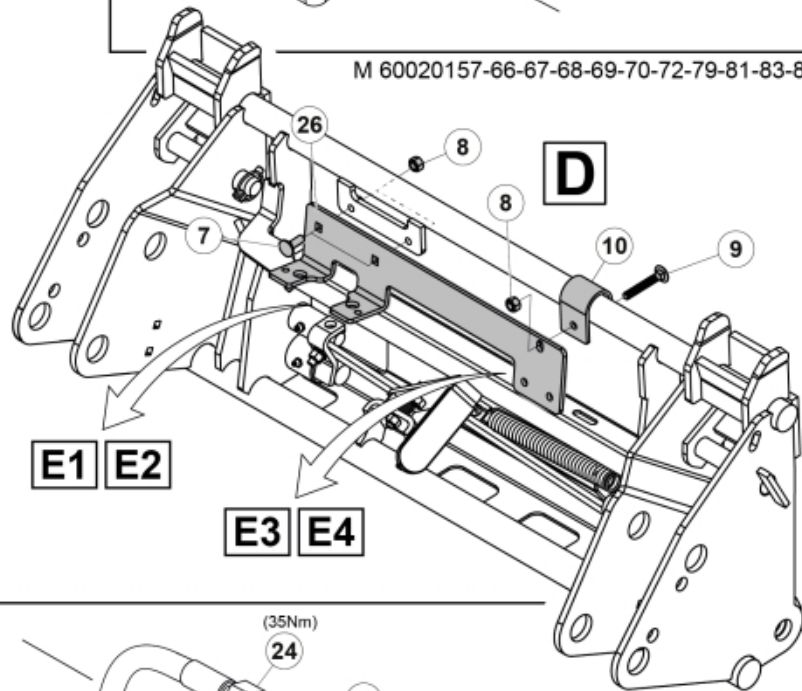

Remove existing 3rd service parts from tool carrier.

B

M 60020157-66-67-68-69-70-72-79-81-83-84-88

ISO-A = D + E1 + E3
 SelectoFix = D + E2 + E3
 Dual SelectoFix = D + E2 + E4

M 60020157-66-67-68-69-70-72-79-81-83-84-88_2

ISO-A = F + G1
 SelectoFix = F + G2
 Dual SelectoFix = F + G3

M 60020157-66-67-68-69-70-72-79-81-83-84-88_3

Description DL
Part assemblies 4th service, Dual SelectoFix BigBM

PartNo	Pos	Qty	Name	Specifications
60020184		1 PCS	4th service, Dual SelectoFix BigBM	
5004919	2	2	Screw	MC6S M8x16
60032063	6	1	Cable	4th service. (replaces 60015907)
5006002	7	2	Screw	MVBF 10x30
5011554	8	4	Nut	Loc-King M10
60019369	11	1	Hose cover	
4501105	12	1	Block cpl	4th service, Replaces 60011052, 01/03/2019 00:00:00
1120011	13	1	Adaptor	R1/2"-R3/8"
1120158	14	1	Adaptor	R 1/2" - R 3/8"
5013853	15	4	Dowty washer	Tredo 1/2", Part is included in kit 60007907 Hose cpl., 9032177 Hose cpl.
60014257	16	2	Adaptor	90°
60011053	20	2	Adaptor	G1/2" - G3/8"
10550369	21	2	Selecto Fix, Lower part	
60014273	23	2	Hose	3/8" L=1450 1/2GRLMA - 3/8 G90LMA
60014430	24	1	Hose	3/8" L=305 3/8GRLMA - 3/8G90LMA
60014428	25	1	Hose	3/8" L=560 3/8G90LMA - 3/8G90LMA
60013878	28	1	Bracket	
5006003	33	2	Screw	MVBF 10x40
5219188	35	1	Bracket	