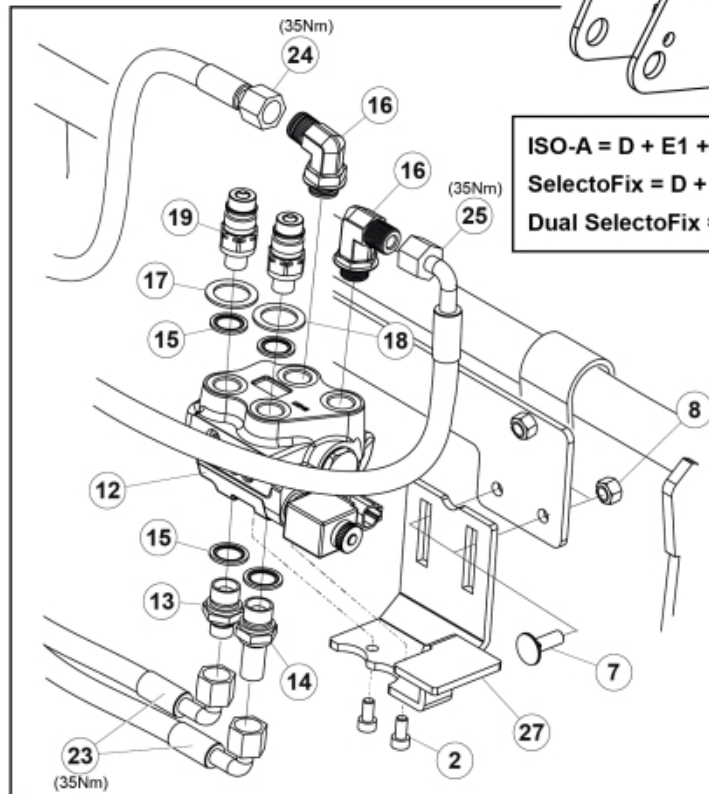

Remove existing 3rd service parts from tool carrier.

B

M 60020157-66-67-68-69-70-72-79-81-83-84-88

ISO-A = D + E1 + E3
 SelectoFix = D + E2 + E3
 Dual SelectoFix = D + E2 + E4

M 60020157-66-67-68-69-70-72-79-81-83-84-88_2

ISO-A = F + G1
 SelectoFix = F + G2
 Dual SelectoFix = F + G3

M 60020157-66-67-68-69-70-72-79-81-83-84-88_3

Description DL
Part assemblies 4th service, Dual SelectoFix BigBM

PartNo	Pos	Qty	Name	Specifications
60020184		1 PCS	4th service, Dual SelectoFix BigBM	
5004919	2	2	Screw	MC6S M8x16
60032063	6	1	Cable	4th service. (replaces 60015907)
5006002	7	2	Screw	MVBF 10x30
5011554	8	4	Nut	Loc-King M10
60019369	11	1	Hose cover	
4501105	12	1	Block cpl	4th service, Replaces 60011052, 01/03/2019 00:00:00
1120011	13	1	Adaptor	R1/2"-R3/8"
1120158	14	1	Adaptor	R 1/2" - R 3/8"
5013853	15	4	Dowty washer	Tredo 1/2", Part is included in kit 60007907 Hose cpl., 9032177 Hose cpl.
60014257	16	2	Adaptor	90°
60011053	20	2	Adaptor	G1/2" - G3/8"
10550369	21	2	Selecto Fix, Lower part	
60014273	23	2	Hose	3/8" L=1450 1/2GRLMA - 3/8 G90LMA
60014430	24	1	Hose	3/8" L=305 3/8GRLMA - 3/8G90LMA
60014428	25	1	Hose	3/8" L=560 3/8G90LMA - 3/8G90LMA
60013878	28	1	Bracket	
5006003	33	2	Screw	MVBF 10x40
5219188	35	1	Bracket	