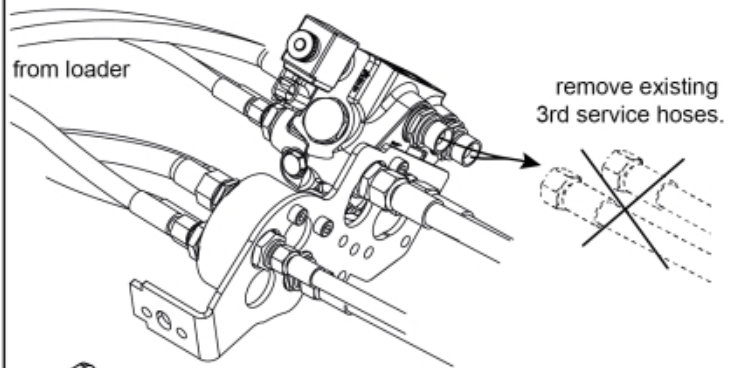

Remove existing 3rd service parts from tool carrier.

B

M 60020157-66-67-68-69-70-72-79-81-83-84-88

ISO-A = D + E1 + E3
 SelectoFix = D + E2 + E3
 Dual SelectoFix = D + E2 + E4

M 60020157-66-67-68-69-70-72-79-81-83-84-88_2

ISO-A = F + G1
 SelectoFix = F + G2
 Dual SelectoFix = F + G3

M 60020157-66-67-68-69-70-72-79-81-83-84-88_3

Description DL
Part assemblies 4th service, Dual SelectoFix BigBM

PartNo	Pos	Qty	Name	Specifications
60020184		1 PCS	4th service, Dual SelectoFix BigBM	
5004919	2	2	Screw	MC6S M8x16
60032063	6	1	Cable	4th service. (replaces 60015907)
5006002	7	2	Screw	MVBF 10x30
5011554	8	4	Nut	Loc-King M10
60019369	11	1	Hose cover	
4501105	12	1	Block cpl	4th service, Replaces 60011052, 01/03/2019 00:00:00
1120011	13	1	Adaptor	R1/2"-R3/8"
1120158	14	1	Adaptor	R 1/2" - R 3/8"
5013853	15	4	Dowty washer	Tredo 1/2", Part is included in kit 60007907 Hose cpl., 9032177 Hose cpl.
60014257	16	2	Adaptor	90°
60011053	20	2	Adaptor	G1/2" - G3/8"
10550369	21	2	Selecto Fix, Lower part	
60014273	23	2	Hose	3/8" L=1450 1/2GRLMA - 3/8 G90LMA
60014430	24	1	Hose	3/8" L=305 3/8GRLMA - 3/8G90LMA
60014428	25	1	Hose	3/8" L=560 3/8G90LMA - 3/8G90LMA
60013878	28	1	Bracket	
5006003	33	2	Screw	MVBF 10x40
5219188	35	1	Bracket	