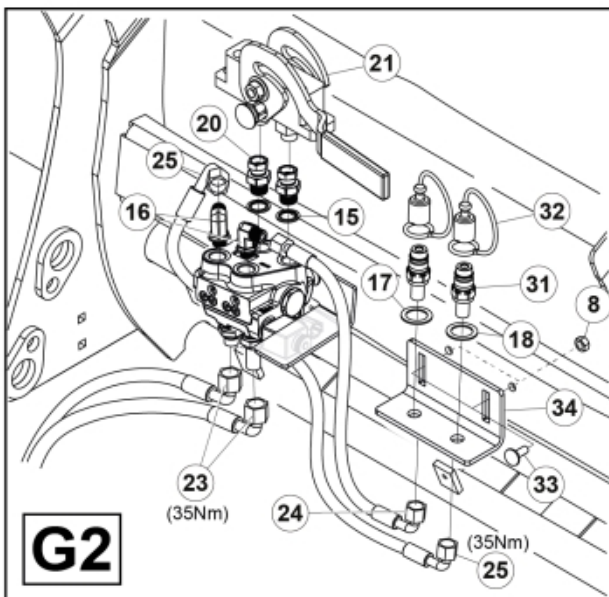

Remove existing 3rd service parts from tool carrier.

B

M 60020157-66-67-68-69-70-72-79-81-83-84-88

ISO-A = D + E1 + E3
 SelectoFix = D + E2 + E3
 Dual SelectoFix = D + E2 + E4

M 60020157-66-67-68-69-70-72-79-81-83-84-88_2

ISO-A = F + G1
 SelectoFix = F + G2
 Dual SelectoFix = F + G3

M 60020157-66-67-68-69-70-72-79-81-83-84-88_3

Description DL
Part assemblies 4th service, Dual SelectoFix BigBM

PartNo	Pos	Qty	Name	Specifications
60020184		1 PCS	4th service, Dual SelectoFix BigBM	
5004919	2	2	Screw	MC6S M8x16
60032063	6	1	Cable	4th service. (replaces 60015907)
5006002	7	2	Screw	MVBF 10x30
5011554	8	4	Nut	Loc-King M10
60019369	11	1	Hose cover	
4501105	12	1	Block cpl	4th service, Replaces 60011052, 01/03/2019 00:00:00
1120011	13	1	Adaptor	R1/2"-R3/8"
1120158	14	1	Adaptor	R 1/2" - R 3/8"
5013853	15	4	Dowty washer	Tredo 1/2", Part is included in kit 60007907 Hose cpl., 9032177 Hose cpl.
60014257	16	2	Adaptor	90°
60011053	20	2	Adaptor	G1/2" - G3/8"
10550369	21	2	Selecto Fix, Lower part	
60014273	23	2	Hose	3/8" L=1450 1/2GRLMA - 3/8 G90LMA
60014430	24	1	Hose	3/8" L=305 3/8GRLMA - 3/8G90LMA
60014428	25	1	Hose	3/8" L=560 3/8G90LMA - 3/8G90LMA
60013878	28	1	Bracket	
5006003	33	2	Screw	MVBF 10x40
5219188	35	1	Bracket	