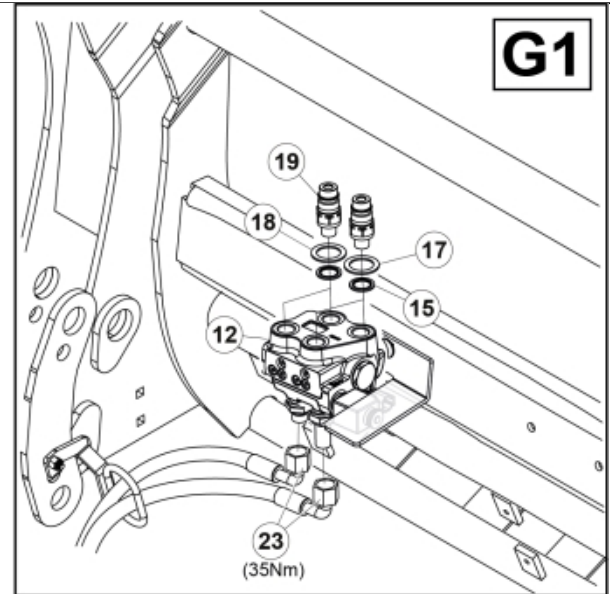

Remove existing 3rd service parts from tool carrier.

B

M 60020157-66-67-68-69-70-72-79-81-83-84-88

ISO-A = D + E1 + E3
 SelectoFix = D + E2 + E3
 Dual SelectoFix = D + E2 + E4

M 60020157-66-67-68-69-70-72-79-81-83-84-88_2

ISO-A = F + G1
 SelectoFix = F + G2
 Dual SelectoFix = F + G3

M 60020157-66-67-68-69-70-72-79-81-83-84-88_3

Description DL
Part assemblies 4th service, Dual SelectoFix BigBM

PartNo	Pos	Qty	Name	Specifications
60020184		1 PCS	4th service, Dual SelectoFix BigBM	
5004919	2	2	Screw	MC6S M8x16
60032063	6	1	Cable	4th service. (replaces 60015907)
5006002	7	2	Screw	MVBF 10x30
5011554	8	4	Nut	Loc-King M10
60019369	11	1	Hose cover	
4501105	12	1	Block cpl	4th service, Replaces 60011052, 01/03/2019 00:00:00
1120011	13	1	Adaptor	R1/2"-R3/8"
1120158	14	1	Adaptor	R 1/2" - R 3/8"
5013853	15	4	Dowty washer	Tredo 1/2", Part is included in kit 60007907 Hose cpl., 9032177 Hose cpl.
60014257	16	2	Adaptor	90°
60011053	20	2	Adaptor	G1/2" - G3/8"
10550369	21	2	Selecto Fix, Lower part	
60014273	23	2	Hose	3/8" L=1450 1/2GRLMA - 3/8 G90LMA
60014430	24	1	Hose	3/8" L=305 3/8GRLMA - 3/8G90LMA
60014428	25	1	Hose	3/8" L=560 3/8G90LMA - 3/8G90LMA
60013878	28	1	Bracket	
5006003	33	2	Screw	MVBF 10x40
5219188	35	1	Bracket	