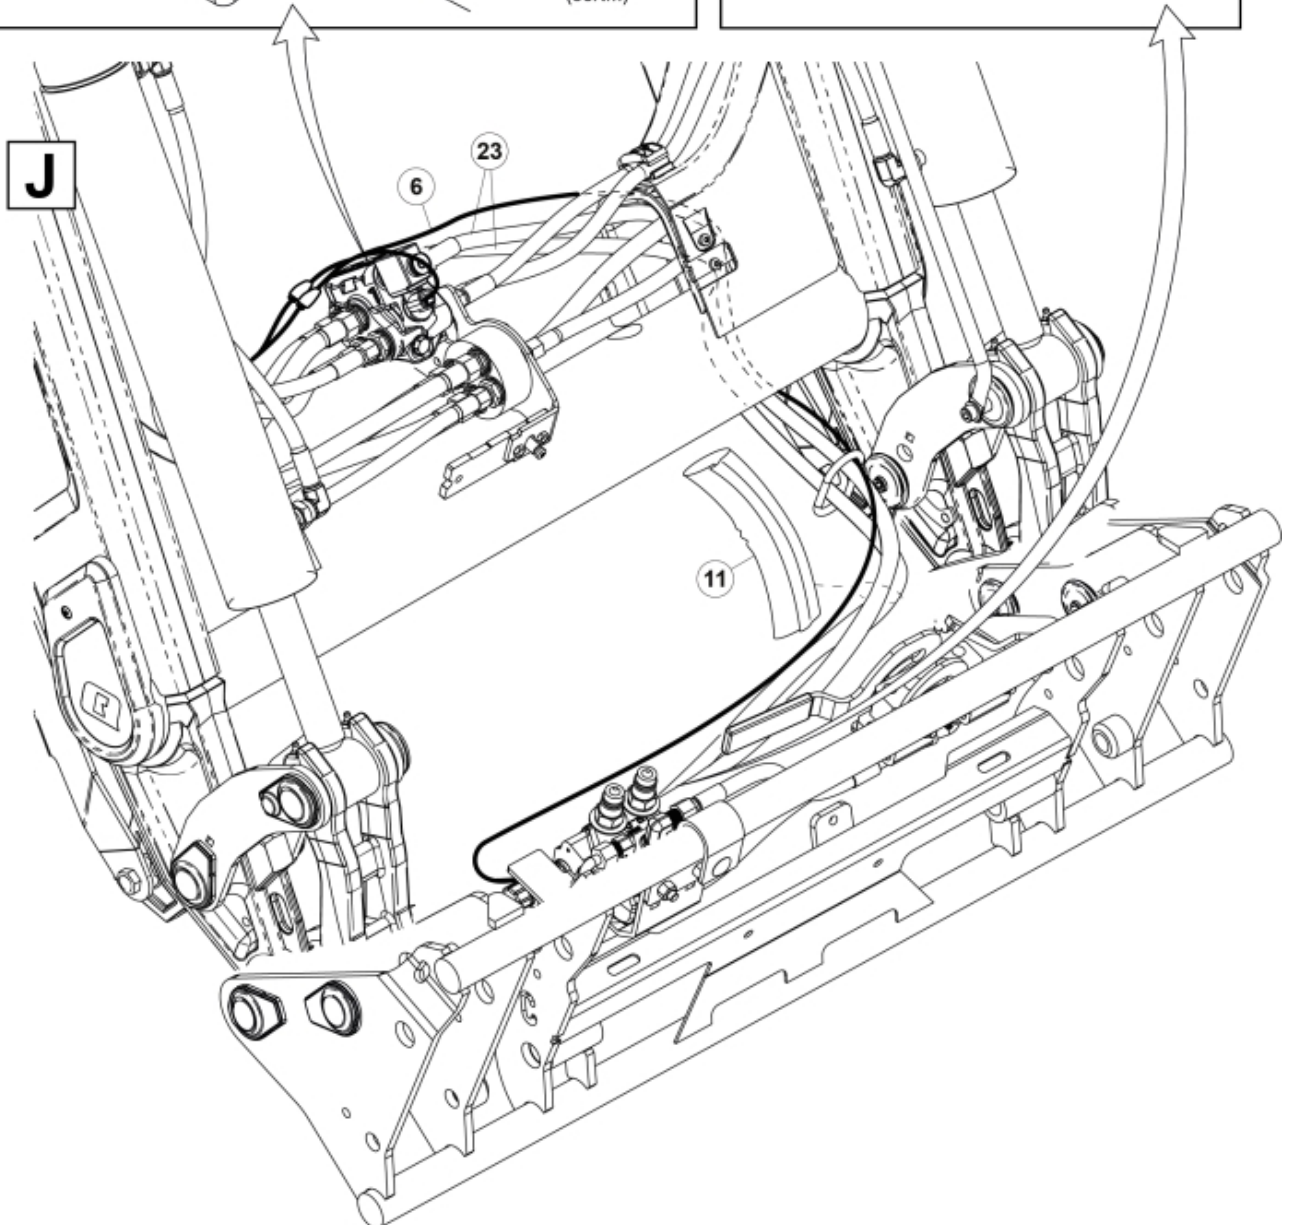

Remove existing 3rd service parts from tool carrier.

B

M 60020157-66-67-68-69-70-72-79-81-83-84-88

ISO-A = D + E1 + E3
 SelectoFix = D + E2 + E3
 Dual SelectoFix = D + E2 + E4

M 60020157-66-67-68-69-70-72-79-81-83-84-88_2

ISO-A = F + G1
 SelectoFix = F + G2
 Dual SelectoFix = F + G3

M 60020157-66-67-68-69-70-72-79-81-83-84-88_3

Description DL
Part assemblies 4th service, Dual SelectoFix BigBM

PartNo	Pos	Qty	Name	Specifications
60020184		1 PCS	4th service, Dual SelectoFix BigBM	
5004919	2	2	Screw	MC6S M8x16
60032063	6	1	Cable	4th service. (replaces 60015907)
5006002	7	2	Screw	MVBF 10x30
5011554	8	4	Nut	Loc-King M10
60019369	11	1	Hose cover	
4501105	12	1	Block cpl	4th service, Replaces 60011052, 01/03/2019 00:00:00
1120011	13	1	Adaptor	R1/2"-R3/8"
1120158	14	1	Adaptor	R 1/2" - R 3/8"
5013853	15	4	Dowty washer	Tredo 1/2", Part is included in kit 60007907 Hose cpl., 9032177 Hose cpl.
60014257	16	2	Adaptor	90°
60011053	20	2	Adaptor	G1/2" - G3/8"
10550369	21	2	Selecto Fix, Lower part	
60014273	23	2	Hose	3/8" L=1450 1/2GRLMA - 3/8 G90LMA
60014430	24	1	Hose	3/8" L=305 3/8GRLMA - 3/8G90LMA
60014428	25	1	Hose	3/8" L=560 3/8G90LMA - 3/8G90LMA
60013878	28	1	Bracket	
5006003	33	2	Screw	MVBF 10x40
5219188	35	1	Bracket	