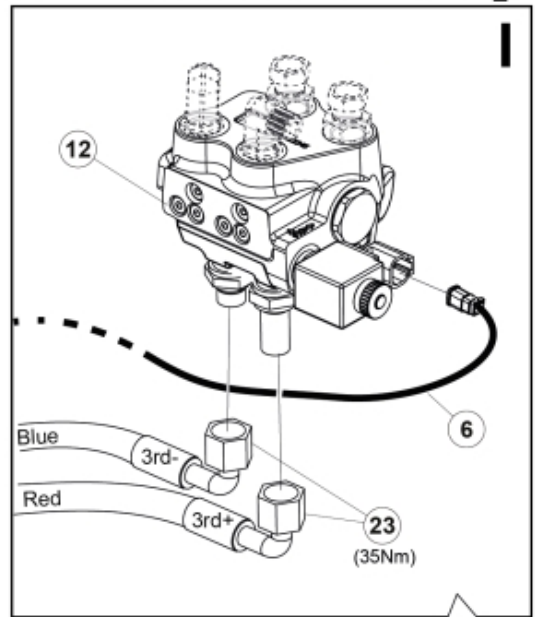

Remove existing 3rd service parts from tool carrier.

B

M 60020157-66-67-68-69-70-72-79-81-83-84-88

ISO-A = D + E1 + E3
 SelectoFix = D + E2 + E3
 Dual SelectoFix = D + E2 + E4

M 60020157-66-67-68-69-70-72-79-81-83-84-88_2

ISO-A = F + G1
 SelectoFix = F + G2
 Dual SelectoFix = F + G3

M 60020157-66-67-68-69-70-72-79-81-83-84-88_3

Description DL
Part assemblies 4th service, Dual SelectoFix BigBM

PartNo	Pos	Qty	Name	Specifications
60020184		1 PCS	4th service, Dual SelectoFix BigBM	
5004919	2	2	Screw	MC6S M8x16
60032063	6	1	Cable	4th service. (replaces 60015907)
5006002	7	2	Screw	MVBF 10x30
5011554	8	4	Nut	Loc-King M10
60019369	11	1	Hose cover	
4501105	12	1	Block cpl	4th service, Replaces 60011052, 01/03/2019 00:00:00
1120011	13	1	Adaptor	R1/2"-R3/8"
1120158	14	1	Adaptor	R 1/2" - R 3/8"
5013853	15	4	Dowty washer	Tredo 1/2", Part is included in kit 60007907 Hose cpl., 9032177 Hose cpl.
60014257	16	2	Adaptor	90°
60011053	20	2	Adaptor	G1/2" - G3/8"
10550369	21	2	Selecto Fix, Lower part	
60014273	23	2	Hose	3/8" L=1450 1/2GRLMA - 3/8 G90LMA
60014430	24	1	Hose	3/8" L=305 3/8GRLMA - 3/8G90LMA
60014428	25	1	Hose	3/8" L=560 3/8G90LMA - 3/8G90LMA
60013878	28	1	Bracket	
5006003	33	2	Screw	MVBF 10x40
5219188	35	1	Bracket	