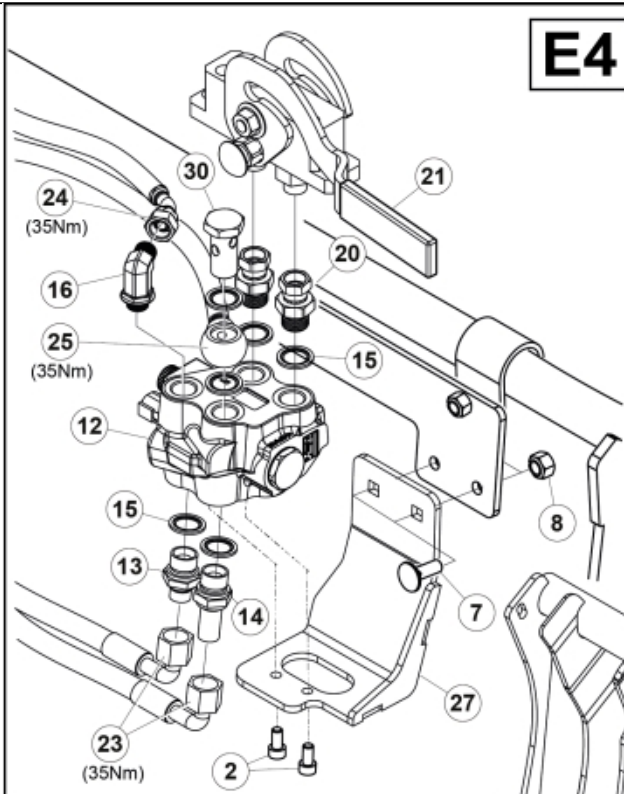

Remove existing 3rd service parts from tool carrier.

B

M 60020157-66-67-68-69-70-72-79-81-83-84-88

ISO-A = D + E1 + E3
 SelectoFix = D + E2 + E3
 Dual SelectoFix = D + E2 + E4

M 60020157-66-67-68-69-70-72-79-81-83-84-88_2

ISO-A = F + G1
 SelectoFix = F + G2
 Dual SelectoFix = F + G3

M 60020157-66-67-68-69-70-72-79-81-83-84-88_3

Description DL
Part assemblies 4th service, Dual SelectoFix BigBM

PartNo	Pos	Qty	Name	Specifications
60020184		1 PCS	4th service, Dual SelectoFix BigBM	
5004919	2	2	Screw	MC6S M8x16
60032063	6	1	Cable	4th service. (replaces 60015907)
5006002	7	2	Screw	MVBF 10x30
5011554	8	4	Nut	Loc-King M10
60019369	11	1	Hose cover	
4501105	12	1	Block cpl	4th service, Replaces 60011052, 01/03/2019 00:00:00
1120011	13	1	Adaptor	R1/2"-R3/8"
1120158	14	1	Adaptor	R 1/2" - R 3/8"
5013853	15	4	Dowty washer	Tredo 1/2", Part is included in kit 60007907 Hose cpl., 9032177 Hose cpl.
60014257	16	2	Adaptor	90°
60011053	20	2	Adaptor	G1/2" - G3/8"
10550369	21	2	Selecto Fix, Lower part	
60014273	23	2	Hose	3/8" L=1450 1/2GRLMA - 3/8 G90LMA
60014430	24	1	Hose	3/8" L=305 3/8GRLMA - 3/8G90LMA
60014428	25	1	Hose	3/8" L=560 3/8G90LMA - 3/8G90LMA
60013878	28	1	Bracket	
5006003	33	2	Screw	MVBF 10x40
5219188	35	1	Bracket	