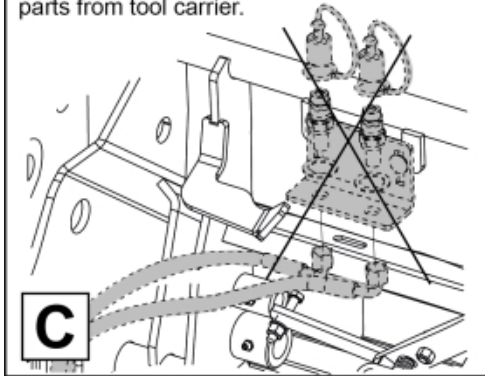

Remove existing 3rd service parts from tool carrier.

B

M 60020157-66-67-68-69-70-72-79-81-83-84-88

ISO-A = D + E1 + E3
 SelectoFix = D + E2 + E3
 Dual SelectoFix = D + E2 + E4

M 60020157-66-67-68-69-70-72-79-81-83-84-88_2

ISO-A = F + G1
 SelectoFix = F + G2
 Dual SelectoFix = F + G3

M 60020157-66-67-68-69-70-72-79-81-83-84-88_3

Description DL
Part assemblies 4th service, Dual SelectoFix BigBM

PartNo	Pos	Qty	Name	Specifications
60020184		1 PCS	4th service, Dual SelectoFix BigBM	
5004919	2	2	Screw	MC6S M8x16
60032063	6	1	Cable	4th service. (replaces 60015907)
5006002	7	2	Screw	MVBF 10x30
5011554	8	4	Nut	Loc-King M10
60019369	11	1	Hose cover	
4501105	12	1	Block cpl	4th service, Replaces 60011052, 01/03/2019 00:00:00
1120011	13	1	Adaptor	R1/2"-R3/8"
1120158	14	1	Adaptor	R 1/2" - R 3/8"
5013853	15	4	Dowty washer	Tredo 1/2", Part is included in kit 60007907 Hose cpl., 9032177 Hose cpl.
60014257	16	2	Adaptor	90°
60011053	20	2	Adaptor	G1/2" - G3/8"
10550369	21	2	Selecto Fix, Lower part	
60014273	23	2	Hose	3/8" L=1450 1/2GRLMA - 3/8 G90LMA
60014430	24	1	Hose	3/8" L=305 3/8GRLMA - 3/8G90LMA
60014428	25	1	Hose	3/8" L=560 3/8G90LMA - 3/8G90LMA
60013878	28	1	Bracket	
5006003	33	2	Screw	MVBF 10x40
5219188	35	1	Bracket	