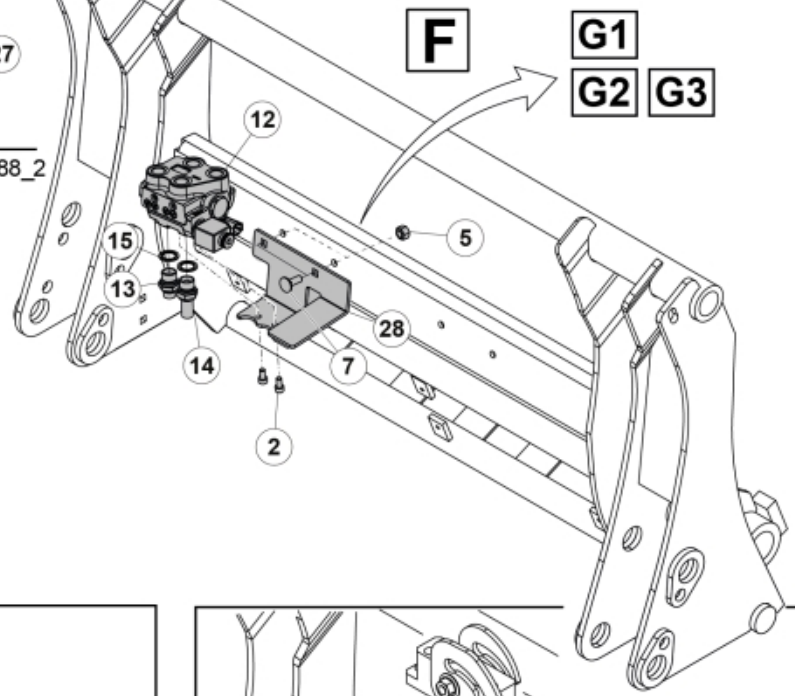

Remove existing 3rd service parts from tool carrier.

B

M 60020157-66-67-68-69-70-72-79-81-83-84-88

ISO-A = D + E1 + E3
 SelectoFix = D + E2 + E3
 Dual SelectoFix = D + E2 + E4

M 60020157-66-67-68-69-70-72-79-81-83-84-88_2

ISO-A = F + G1
 SelectoFix = F + G2
 Dual SelectoFix = F + G3

M 60020157-66-67-68-69-70-72-79-81-83-84-88_3

Description DL
Part assemblies 4th service, Dual SelectoFix BigBM

PartNo	Pos	Qty	Name	Specifications
60020184		1 PCS	4th service, Dual SelectoFix BigBM	
5004919	2	2	Screw	MC6S M8x16
60032063	6	1	Cable	4th service. (replaces 60015907)
5006002	7	2	Screw	MVBF 10x30
5011554	8	4	Nut	Loc-King M10
60019369	11	1	Hose cover	
4501105	12	1	Block cpl	4th service, Replaces 60011052, 01/03/2019 00:00:00
1120011	13	1	Adaptor	R1/2"-R3/8"
1120158	14	1	Adaptor	R 1/2" - R 3/8"
5013853	15	4	Dowty washer	Tredo 1/2", Part is included in kit 60007907 Hose cpl., 9032177 Hose cpl.
60014257	16	2	Adaptor	90°
60011053	20	2	Adaptor	G1/2" - G3/8"
10550369	21	2	Selecto Fix, Lower part	
60014273	23	2	Hose	3/8" L=1450 1/2GRLMA - 3/8 G90LMA
60014430	24	1	Hose	3/8" L=305 3/8GRLMA - 3/8G90LMA
60014428	25	1	Hose	3/8" L=560 3/8G90LMA - 3/8G90LMA
60013878	28	1	Bracket	
5006003	33	2	Screw	MVBF 10x40
5219188	35	1	Bracket	