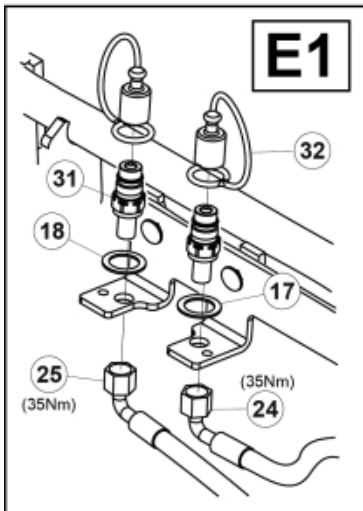

Remove existing 3rd service parts from tool carrier.

B

M 60020157-66-67-68-69-70-72-79-81-83-84-88

ISO-A = D + E1 + E3
 SelectoFix = D + E2 + E3
 Dual SelectoFix = D + E2 + E4

M 60020157-66-67-68-69-70-72-79-81-83-84-88_2

ISO-A = F + G1
 SelectoFix = F + G2
 Dual SelectoFix = F + G3

M 60020157-66-67-68-69-70-72-79-81-83-84-88_3

Description DL
Part assemblies 4th service, Dual SelectoFix BigBM

PartNo	Pos	Qty	Name	Specifications
60020184		1 PCS	4th service, Dual SelectoFix BigBM	
5004919	2	2	Screw	MC6S M8x16
60032063	6	1	Cable	4th service. (replaces 60015907)
5006002	7	2	Screw	MVBF 10x30
5011554	8	4	Nut	Loc-King M10
60019369	11	1	Hose cover	
4501105	12	1	Block cpl	4th service, Replaces 60011052, 01/03/2019 00:00:00
1120011	13	1	Adaptor	R1/2"-R3/8"
1120158	14	1	Adaptor	R 1/2" - R 3/8"
5013853	15	4	Dowty washer	Tredo 1/2", Part is included in kit 60007907 Hose cpl., 9032177 Hose cpl.
60014257	16	2	Adaptor	90°
60011053	20	2	Adaptor	G1/2" - G3/8"
10550369	21	2	Selecto Fix, Lower part	
60014273	23	2	Hose	3/8" L=1450 1/2GRLMA - 3/8 G90LMA
60014430	24	1	Hose	3/8" L=305 3/8GRLMA - 3/8G90LMA
60014428	25	1	Hose	3/8" L=560 3/8G90LMA - 3/8G90LMA
60013878	28	1	Bracket	
5006003	33	2	Screw	MVBF 10x40
5219188	35	1	Bracket	