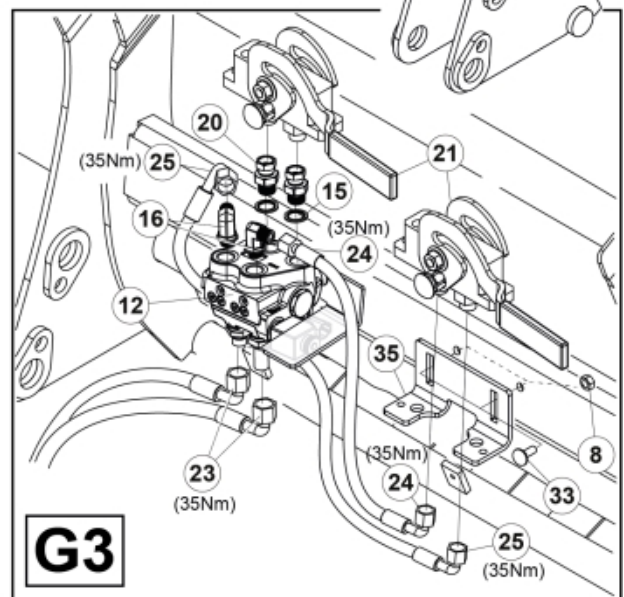

Remove existing 3rd service parts from tool carrier.

B

M 60020157-66-67-68-69-70-72-79-81-83-84-88

ISO-A = D + E1 + E3
 SelectoFix = D + E2 + E3
 Dual SelectoFix = D + E2 + E4

M 60020157-66-67-68-69-70-72-79-81-83-84-88_2

ISO-A = F + G1
 SelectoFix = F + G2
 Dual SelectoFix = F + G3

M 60020157-66-67-68-69-70-72-79-81-83-84-88_3

Description DL
Part assemblies 4th service, Dual SelectoFix BigBM

PartNo	Pos	Qty	Name	Specifications
60020184		1 PCS	4th service, Dual SelectoFix BigBM	
5004919	2	2	Screw	MC6S M8x16
60032063	6	1	Cable	4th service. (replaces 60015907)
5006002	7	2	Screw	MVBF 10x30
5011554	8	4	Nut	Loc-King M10
60019369	11	1	Hose cover	
4501105	12	1	Block cpl	4th service, Replaces 60011052, 01/03/2019 00:00:00
1120011	13	1	Adaptor	R1/2"-R3/8"
1120158	14	1	Adaptor	R 1/2" - R 3/8"
5013853	15	4	Dowty washer	Tredo 1/2", Part is included in kit 60007907 Hose cpl., 9032177 Hose cpl.
60014257	16	2	Adaptor	90°
60011053	20	2	Adaptor	G1/2" - G3/8"
10550369	21	2	Selecto Fix, Lower part	
60014273	23	2	Hose	3/8" L=1450 1/2GRLMA - 3/8 G90LMA
60014430	24	1	Hose	3/8" L=305 3/8GRLMA - 3/8G90LMA
60014428	25	1	Hose	3/8" L=560 3/8G90LMA - 3/8G90LMA
60013878	28	1	Bracket	
5006003	33	2	Screw	MVBF 10x40
5219188	35	1	Bracket	