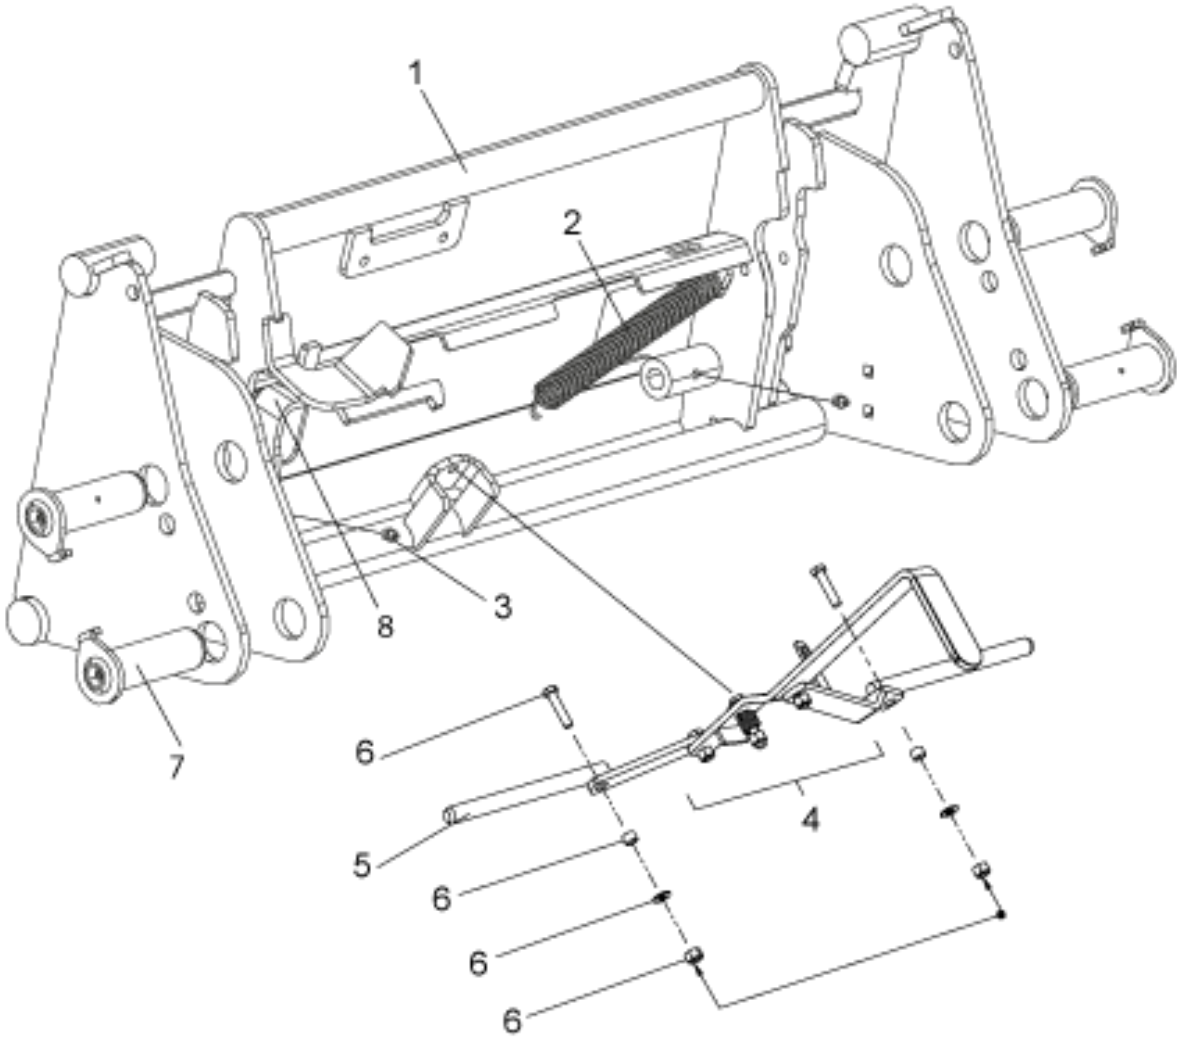

3 = ALÖ Std.
8 = EURO

r5229832

Description Tool carrier
Part assemblies Euro/Alo Type 3
Specification Specification: Black Texture

PartNo	Pos	Qty	Name	Specifications
5229832-17		1 PCS	Euro/Alo Type 3	Black Texture
5229835-17	1	1 PCS	Tool carrier	Black Texture
1101035	2	1	Spring	
5023005	3	2	Greaser	M 10 x 1
5220341	4	1	Lever kit	
4500865	5	2	Pin kit	Includes 4500867
4500867	6	2	• Screw kit	Included in Pin kit
60021067	7	1	Pin kit	Replaces 9020071
4500328	8	1	Click-on	