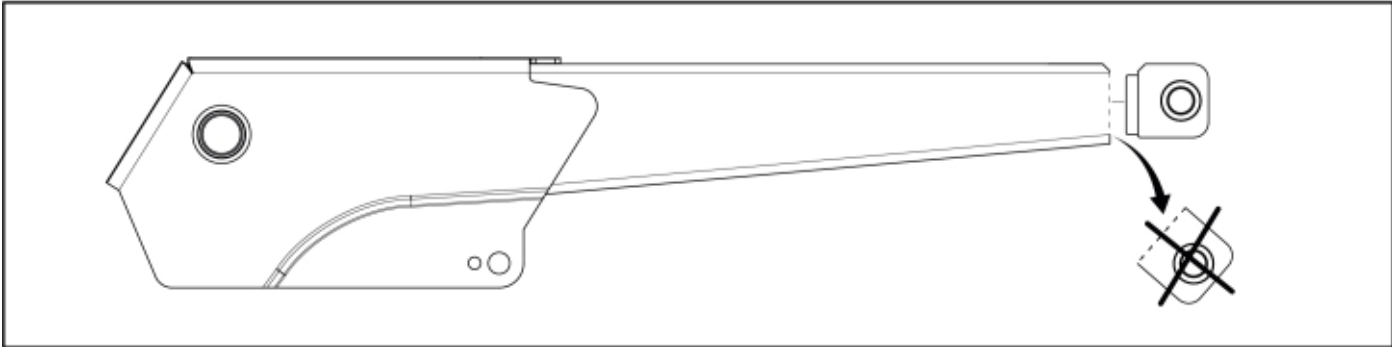

r4500479

Part assemblies Repair Kit

PartNo	Pos	Qty	Name	Specifications
4500479	1	1	Repair Kit	