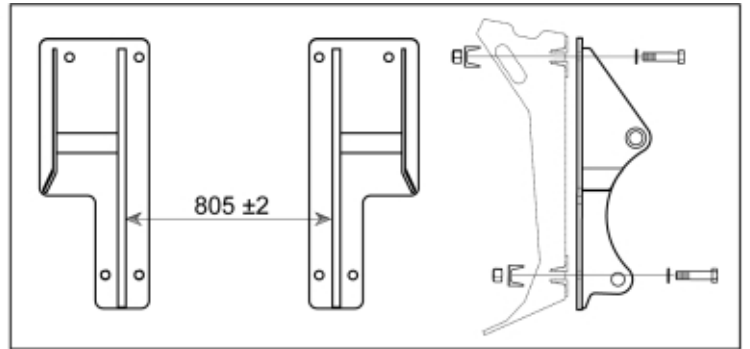

M 11254800

 Tightening torque:
385Nm / 283ft/lbs

Part assemblies Attachment kit MX

| PartNo | Pos | Qty | Name | Specifications |
|----------|-----|-------|-------------------|---|
| 11254800 | | 1 | Attachment kit MX | |
| 60021564 | 1 | 1 PCS | • Attachment MX | Without bolts |
| 60043593 | | 1 | • Screw kit | Q, Part is included in kit 11255098 Attachment kit Dieci Large, 11255234 Attachment kit Dieci Medium, 11255238 Attachment kit Dieci Small, 11255241 Attachment kit JLG Deutz, 11255233 Attachment kit Schäffer type SWH, 11255326 Attachment kit Weidemann, 11255184 Attachment kit CAT TH, 11255096 Attachment kit Merlo |
| 60043157 | 2 | 8 | •• Clamp | Part is included in kit 11255098 Attachment kit Dieci Large, 11255234 Attachment kit Dieci Medium, 11255238 Attachment kit Dieci Small, 11255241 Attachment kit JLG Deutz, 11255233 Attachment kit Schäffer type SWH, 11255326 Attachment kit Weidemann, 11255184 Attachment kit CAT TH, 11255096 Attachment kit Merlo, Part is included in kit 11255098 Attachment kit Dieci Large, 11255234 Attachment kit Dieci Medium, 11255238 Attachment kit Dieci Small, 11255241 Attachment kit JLG Deutz, 11255233 Attachment kit Schäffer type SWH, 11255326 Attachment kit Weidemann, 11255184 Attachment kit CAT TH, 11255096 Attachment kit Merlo |
| 5050583 | 3 | 8 | •• Screw | M6S M20x90, Part is included in kit 11255098 Attachment kit Dieci Large, 11255234 Attachment kit Dieci Medium, 11255238 Attachment kit Dieci Small, 11255241 Attachment kit JLG Deutz, 11255233 Attachment kit Schäffer type SWH, 11255326 Attachment kit Weidemann, 11255184 Attachment kit CAT TH, 11255096 Attachment kit Merlo |
| 5013109 | 4 | 8 | •• Washer | BRB 20 x 36 x 3, Part is included in kit 11255098 Attachment kit Dieci Large, 11255234 Attachment kit Dieci Medium, 11255238 Attachment kit Dieci Small, 11255241 Attachment kit JLG Deutz, 11255233 Attachment kit Schäffer type SWH, 11255326 Attachment kit Weidemann, 11255184 Attachment kit CAT TH, 11255096 Attachment kit Merlo, Part is included in kit 11255098 Attachment kit Dieci Large, 11255234 Attachment kit Dieci Medium, 11255238 Attachment kit Dieci Small, 11255241 Attachment kit JLG Deutz, 11255233 Attachment kit Schäffer type SWH, 11255326 Attachment kit Weidemann, 11255184 Attachment kit CAT TH, 11255096 Attachment kit Merlo |