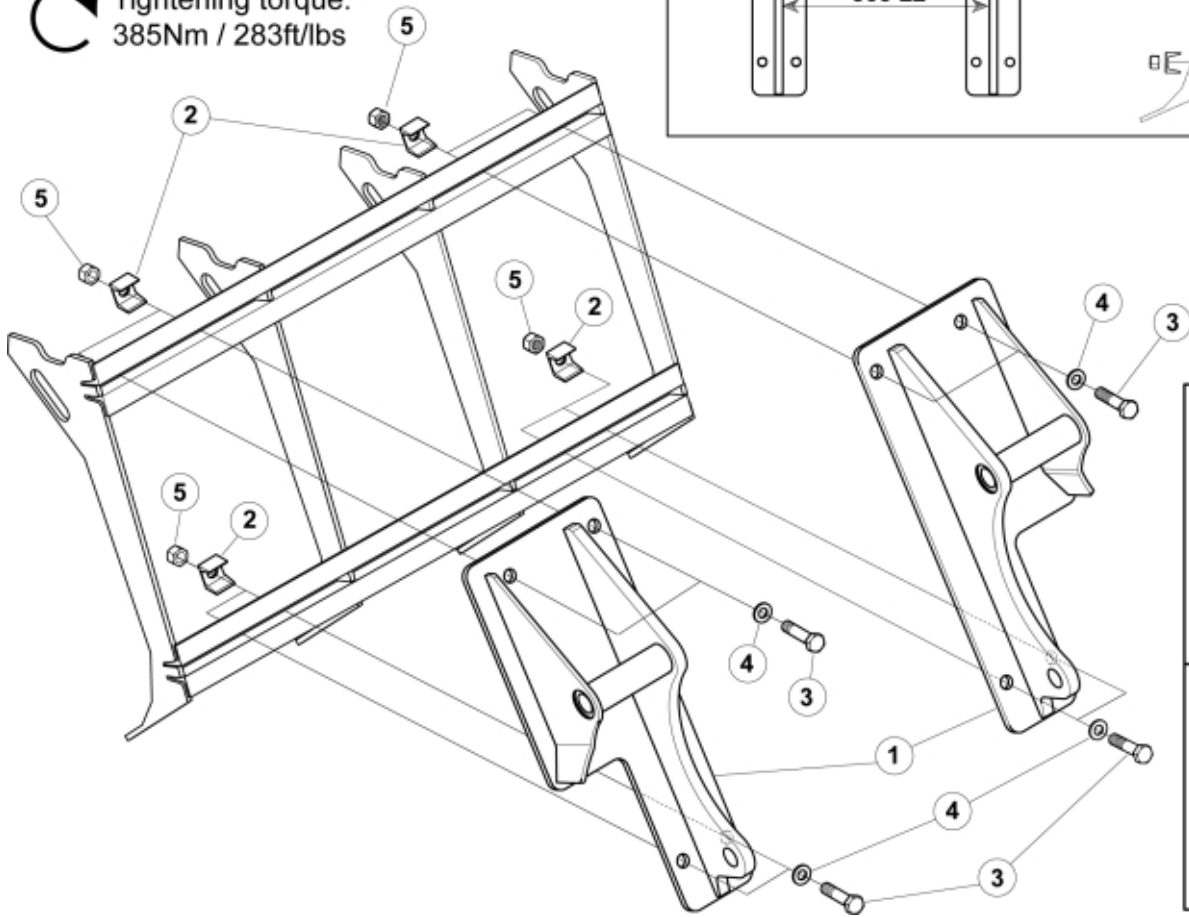

M 11254800

 Tightening torque:
385Nm / 283ft/lbs

Part assemblies Attachment kit MX

| PartNo | Pos | Qty | Name | Specifications |
|----------|-----|-------|-------------------|---|
| 11254800 | | 1 | Attachment kit MX | |
| 60021564 | 1 | 1 PCS | • Attachment MX | Without bolts |
| 60043593 | | 1 | • Screw kit | Q, Part is included in kit 11255098 Attachment kit Dieci Large, 11255234 Attachment kit Dieci Medium, 11255238 Attachment kit Dieci Small, 11255241 Attachment kit JLG Deutz, 11255233 Attachment kit Schäffer type SWH, 11255326 Attachment kit Weidemann, 11255184 Attachment kit CAT TH, 11255096 Attachment kit Merlo |
| 60043157 | 2 | 8 | •• Clamp | Part is included in kit 11255098 Attachment kit Dieci Large, 11255234 Attachment kit Dieci Medium, 11255238 Attachment kit Dieci Small, 11255241 Attachment kit JLG Deutz, 11255233 Attachment kit Schäffer type SWH, 11255326 Attachment kit Weidemann, 11255184 Attachment kit CAT TH, 11255096 Attachment kit Merlo, Part is included in kit 11255098 Attachment kit Dieci Large, 11255234 Attachment kit Dieci Medium, 11255238 Attachment kit Dieci Small, 11255241 Attachment kit JLG Deutz, 11255233 Attachment kit Schäffer type SWH, 11255326 Attachment kit Weidemann, 11255184 Attachment kit CAT TH, 11255096 Attachment kit Merlo |
| 5050583 | 3 | 8 | •• Screw | M6S M20x90, Part is included in kit 11255098 Attachment kit Dieci Large, 11255234 Attachment kit Dieci Medium, 11255238 Attachment kit Dieci Small, 11255241 Attachment kit JLG Deutz, 11255233 Attachment kit Schäffer type SWH, 11255326 Attachment kit Weidemann, 11255184 Attachment kit CAT TH, 11255096 Attachment kit Merlo |
| 5013109 | 4 | 8 | •• Washer | BRB 20 x 36 x 3, Part is included in kit 11255098 Attachment kit Dieci Large, 11255234 Attachment kit Dieci Medium, 11255238 Attachment kit Dieci Small, 11255241 Attachment kit JLG Deutz, 11255233 Attachment kit Schäffer type SWH, 11255326 Attachment kit Weidemann, 11255184 Attachment kit CAT TH, 11255096 Attachment kit Merlo, Part is included in kit 11255098 Attachment kit Dieci Large, 11255234 Attachment kit Dieci Medium, 11255238 Attachment kit Dieci Small, 11255241 Attachment kit JLG Deutz, 11255233 Attachment kit Schäffer type SWH, 11255326 Attachment kit Weidemann, 11255184 Attachment kit CAT TH, 11255096 Attachment kit Merlo |