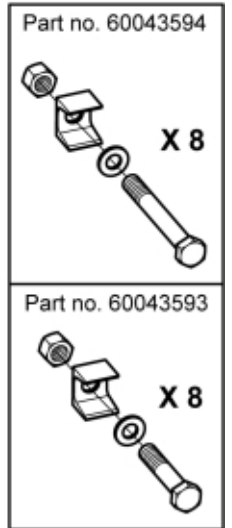

M 11254800

 Tightening torque:
385Nm / 283ft/lbs

Part assemblies Attachment kit MX

| PartNo | Pos | Qty | Name | Specifications |
|----------|-----|-------|-------------------|---|
| 11254800 | | 1 | Attachment kit MX | |
| 60021564 | 1 | 1 PCS | • Attachment MX | Without bolts |
| 60043593 | | 1 | • Screw kit | Q, Part is included in kit 11255098 Attachment kit Dieci Large, 11255234 Attachment kit Dieci Medium, 11255238 Attachment kit Dieci Small, 11255241 Attachment kit JLG Deutz, 11255233 Attachment kit Schäffer type SWH, 11255326 Attachment kit Weidemann, 11255184 Attachment kit CAT TH, 11255096 Attachment kit Merlo |
| 60043157 | 2 | 8 | •• Clamp | Part is included in kit 11255098 Attachment kit Dieci Large, 11255234 Attachment kit Dieci Medium, 11255238 Attachment kit Dieci Small, 11255241 Attachment kit JLG Deutz, 11255233 Attachment kit Schäffer type SWH, 11255326 Attachment kit Weidemann, 11255184 Attachment kit CAT TH, 11255096 Attachment kit Merlo, Part is included in kit 11255098 Attachment kit Dieci Large, 11255234 Attachment kit Dieci Medium, 11255238 Attachment kit Dieci Small, 11255241 Attachment kit JLG Deutz, 11255233 Attachment kit Schäffer type SWH, 11255326 Attachment kit Weidemann, 11255184 Attachment kit CAT TH, 11255096 Attachment kit Merlo |
| 5050583 | 3 | 8 | •• Screw | M6S M20x90, Part is included in kit 11255098 Attachment kit Dieci Large, 11255234 Attachment kit Dieci Medium, 11255238 Attachment kit Dieci Small, 11255241 Attachment kit JLG Deutz, 11255233 Attachment kit Schäffer type SWH, 11255326 Attachment kit Weidemann, 11255184 Attachment kit CAT TH, 11255096 Attachment kit Merlo |
| 5013109 | 4 | 8 | •• Washer | BRB 20 x 36 x 3, Part is included in kit 11255098 Attachment kit Dieci Large, 11255234 Attachment kit Dieci Medium, 11255238 Attachment kit Dieci Small, 11255241 Attachment kit JLG Deutz, 11255233 Attachment kit Schäffer type SWH, 11255326 Attachment kit Weidemann, 11255184 Attachment kit CAT TH, 11255096 Attachment kit Merlo, Part is included in kit 11255098 Attachment kit Dieci Large, 11255234 Attachment kit Dieci Medium, 11255238 Attachment kit Dieci Small, 11255241 Attachment kit JLG Deutz, 11255233 Attachment kit Schäffer type SWH, 11255326 Attachment kit Weidemann, 11255184 Attachment kit CAT TH, 11255096 Attachment kit Merlo |