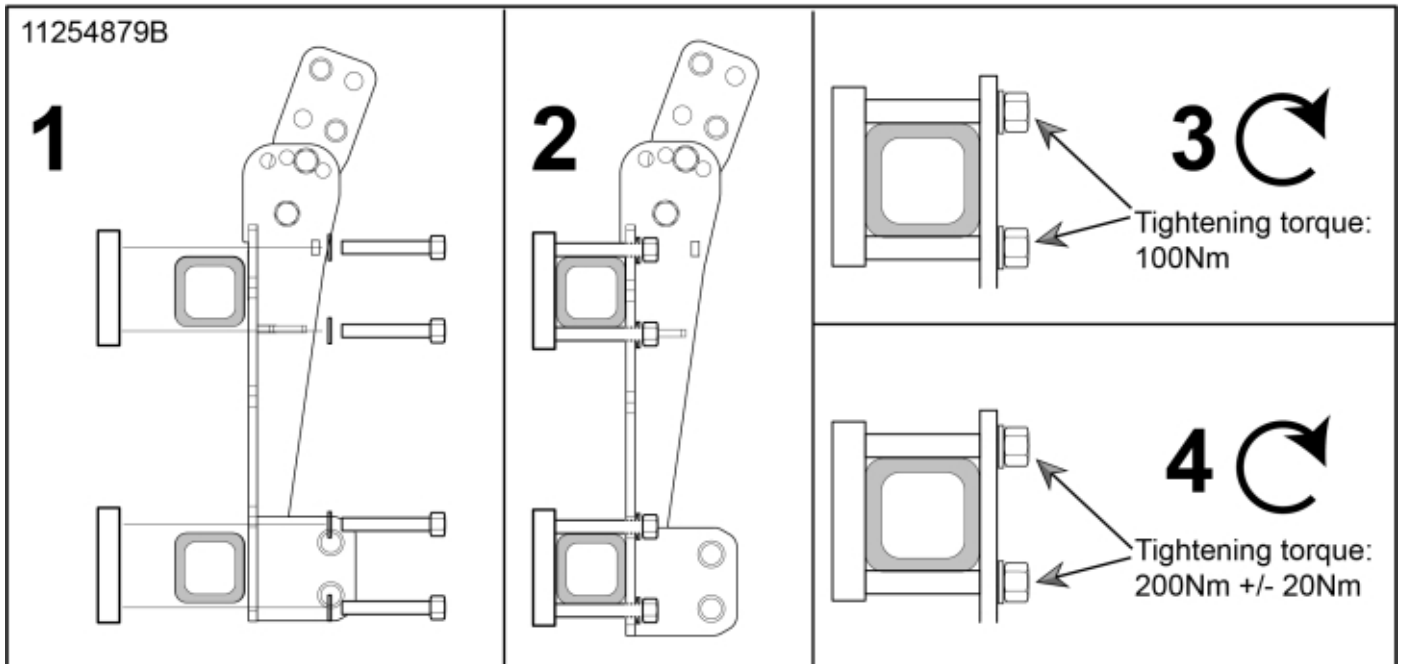

M 11254879-1

M 11254879-3

M 11254879-4

Part assemblies Bolt on 3 Point Linkage

PartNo	Pos	Qty	Name	Specifications
11254879			Bolt on 3 Point Linkage	
60092729	1	2	Bracket	
60122338	2	1	Bracket	
60091043	4	2	Pin	
60022851	5	1 PCS	Pin	
5002206	6	4	Screw	M6S M20 x 50 (8.8)
5013109	7	4	Washer	BRB 20 x 36 x 3, Part is included in kit 11255098 Attachment kit Dieci Large, 11255234 Attachment kit Dieci Medium, 11255238 Attachment kit Dieci Small, 11255241 Attachment kit JLG Deutz, 11255233 Attachment kit Schäffer type SWH, 11255326 Attachment kit Weidemann, 11255184 Attachment kit CAT TH, 11255096 Attachment kit Merlo
5011559	8	4	Nut	Loc-king M20x2,5 (10), Part is included in kit 11255098 Attachment kit Dieci Large, 11255234 Attachment kit Dieci Medium, 11255238 Attachment kit Dieci Small, 11255241 Attachment kit JLG Deutz, 11255233 Attachment kit Schäffer type SWH, 11255326 Attachment kit Weidemann, 11255184 Attachment kit CAT TH, 11255096 Attachment kit Merlo
60023666	9	2 PCS	Plate	
60026141	10	3	Locking Pin	
60004374	11A	1 PCS	Bolt kit	
60020469		8	• U-bolt	80x80 M16 (60003288)
5013105		16	• Washer	BRB 17 x 30 x 3 300HV
5011557		16	• Nut	Loc-King M16
60004375	11Q	1 PCS	Bolt kit	
60004375	11F	1 PCS	Bolt kit	
60020468		8 PCS	• U-bolt	80x40 M16 (60003289)
5013105		16	• Washer	BRB 17 x 30 x 3 300HV
5011557		16	• Nut	Loc-King M16
60025035	11B	1 PCS	Bolt kit	
60021328		8 PCS	• Support plate	
5050888		16	• Screw	M6S M16x90 10.9
5013105		16	• Washer	BRB 17 x 30 x 3 300HV
60021354	11C	1 PCS	Bolt kit	
60021328		8 PCS	• Support plate	
5050810		16	• Screw	M6S M16x120
5013105		16	• Washer	BRB 17 x 30 x 3 300HV