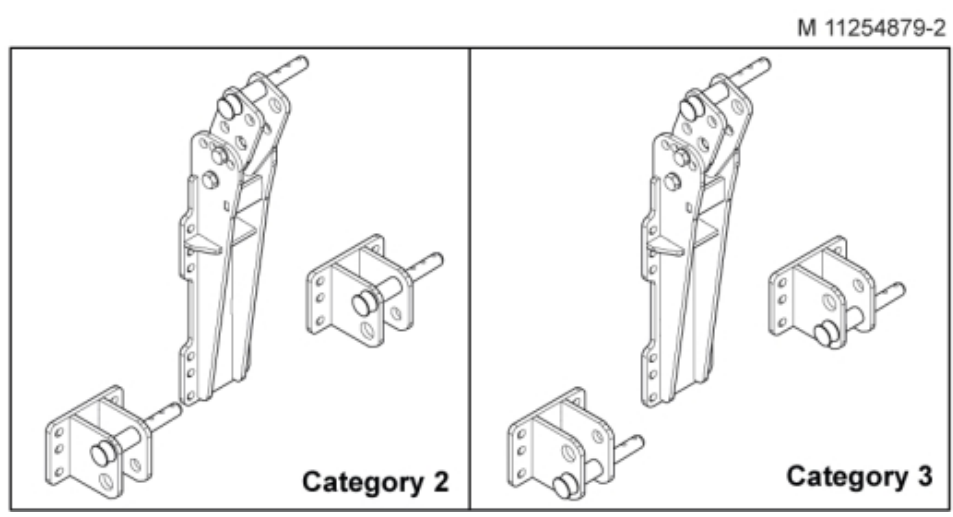

M 11254879-1

M 11254879-3

M 11254879-4

Part assemblies Bolt on 3 Point Linkage

PartNo	Pos	Qty	Name	Specifications
11254879			Bolt on 3 Point Linkage	
60092729	1	2	Bracket	
60122338	2	1	Bracket	
60091043	4	2	Pin	
60022851	5	1 PCS	Pin	
5002206	6	4	Screw	M6S M20 x 50 (8.8)
5013109	7	4	Washer	BRB 20 x 36 x 3, Part is included in kit 11255098 Attachment kit Dieci Large, 11255234 Attachment kit Dieci Medium, 11255238 Attachment kit Dieci Small, 11255241 Attachment kit JLG Deutz, 11255233 Attachment kit Schäffer type SWH, 11255326 Attachment kit Weidemann, 11255184 Attachment kit CAT TH, 11255096 Attachment kit Merlo
5011559	8	4	Nut	Loc-king M20x2,5 (10), Part is included in kit 11255098 Attachment kit Dieci Large, 11255234 Attachment kit Dieci Medium, 11255238 Attachment kit Dieci Small, 11255241 Attachment kit JLG Deutz, 11255233 Attachment kit Schäffer type SWH, 11255326 Attachment kit Weidemann, 11255184 Attachment kit CAT TH, 11255096 Attachment kit Merlo
60023666	9	2 PCS	Plate	
60026141	10	3	Locking Pin	
60004374	11A	1 PCS	Bolt kit	
60020469		8	• U-bolt	80x80 M16 (60003288)
5013105		16	• Washer	BRB 17 x 30 x 3 300HV
5011557		16	• Nut	Loc-King M16
60004375	11Q	1 PCS	Bolt kit	
60004375	11F	1 PCS	Bolt kit	
60020468		8 PCS	• U-bolt	80x40 M16 (60003289)
5013105		16	• Washer	BRB 17 x 30 x 3 300HV
5011557		16	• Nut	Loc-King M16
60025035	11B	1 PCS	Bolt kit	
60021328		8 PCS	• Support plate	
5050888		16	• Screw	M6S M16x90 10.9
5013105		16	• Washer	BRB 17 x 30 x 3 300HV
60021354	11C	1 PCS	Bolt kit	
60021328		8 PCS	• Support plate	
5050810		16	• Screw	M6S M16x120
5013105		16	• Washer	BRB 17 x 30 x 3 300HV