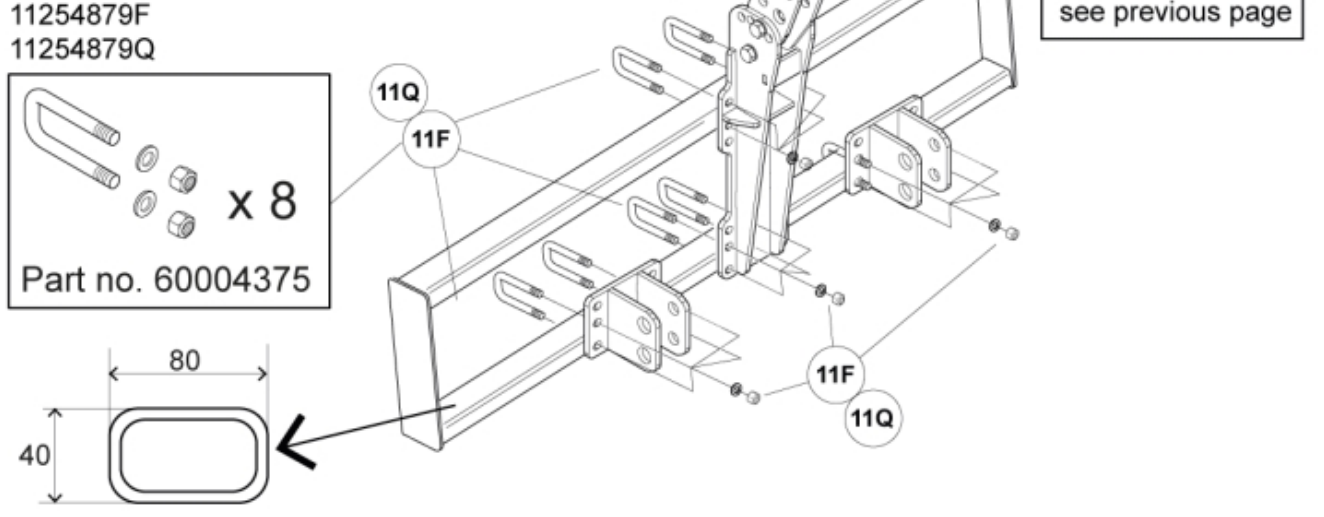

M 11254879-1

M 11254879-3

M 11254879-4

Part assemblies Bolt on 3 Point Linkage

PartNo	Pos	Qty	Name	Specifications
11254879			Bolt on 3 Point Linkage	
60092729	1	2	Bracket	
60122338	2	1	Bracket	
60091043	4	2	Pin	
60022851	5	1 PCS	Pin	
5002206	6	4	Screw	M6S M20 x 50 (8.8)
5013109	7	4	Washer	BRB 20 x 36 x 3, Part is included in kit 11255098 Attachment kit Dieci Large, 11255234 Attachment kit Dieci Medium, 11255238 Attachment kit Dieci Small, 11255241 Attachment kit JLG Deutz, 11255233 Attachment kit Schäffer type SWH, 11255326 Attachment kit Weidemann, 11255184 Attachment kit CAT TH, 11255096 Attachment kit Merlo
5011559	8	4	Nut	Loc-king M20x2,5 (10), Part is included in kit 11255098 Attachment kit Dieci Large, 11255234 Attachment kit Dieci Medium, 11255238 Attachment kit Dieci Small, 11255241 Attachment kit JLG Deutz, 11255233 Attachment kit Schäffer type SWH, 11255326 Attachment kit Weidemann, 11255184 Attachment kit CAT TH, 11255096 Attachment kit Merlo
60023666	9	2 PCS	Plate	
60026141	10	3	Locking Pin	
60004374	11A	1 PCS	Bolt kit	
60020469		8	• U-bolt	80x80 M16 (60003288)
5013105		16	• Washer	BRB 17 x 30 x 3 300HV
5011557		16	• Nut	Loc-King M16
60004375	11Q	1 PCS	Bolt kit	
60004375	11F	1 PCS	Bolt kit	
60020468		8 PCS	• U-bolt	80x40 M16 (60003289)
5013105		16	• Washer	BRB 17 x 30 x 3 300HV
5011557		16	• Nut	Loc-King M16
60025035	11B	1 PCS	Bolt kit	
60021328		8 PCS	• Support plate	
5050888		16	• Screw	M6S M16x90 10.9
5013105		16	• Washer	BRB 17 x 30 x 3 300HV
60021354	11C	1 PCS	Bolt kit	
60021328		8 PCS	• Support plate	
5050810		16	• Screw	M6S M16x120
5013105		16	• Washer	BRB 17 x 30 x 3 300HV