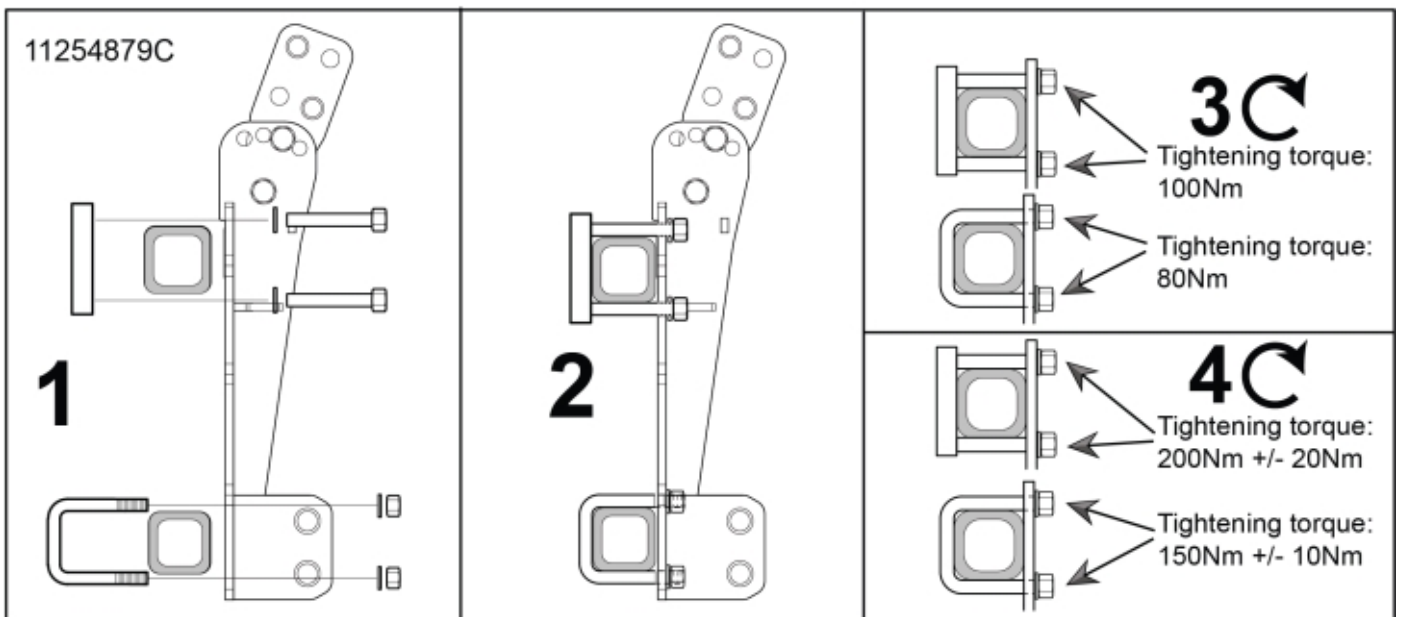

M 11254879-1

M 11254879-3

M 11254879-4

Part assemblies Bolt on 3 Point Linkage

PartNo	Pos	Qty	Name	Specifications
11254879			Bolt on 3 Point Linkage	
60092729	1	2	Bracket	
60122338	2	1	Bracket	
60091043	4	2	Pin	
60022851	5	1 PCS	Pin	
5002206	6	4	Screw	M6S M20 x 50 (8.8)
5013109	7	4	Washer	BRB 20 x 36 x 3, Part is included in kit 11255098 Attachment kit Dieci Large, 11255234 Attachment kit Dieci Medium, 11255238 Attachment kit Dieci Small, 11255241 Attachment kit JLG Deutz, 11255233 Attachment kit Schäffer type SWH, 11255326 Attachment kit Weidemann, 11255184 Attachment kit CAT TH, 11255096 Attachment kit Merlo
5011559	8	4	Nut	Loc-king M20x2,5 (10), Part is included in kit 11255098 Attachment kit Dieci Large, 11255234 Attachment kit Dieci Medium, 11255238 Attachment kit Dieci Small, 11255241 Attachment kit JLG Deutz, 11255233 Attachment kit Schäffer type SWH, 11255326 Attachment kit Weidemann, 11255184 Attachment kit CAT TH, 11255096 Attachment kit Merlo
60023666	9	2 PCS	Plate	
60026141	10	3	Locking Pin	
60004374	11A	1 PCS	Bolt kit	
60020469		8	• U-bolt	80x80 M16 (60003288)
5013105		16	• Washer	BRB 17 x 30 x 3 300HV
5011557		16	• Nut	Loc-King M16
60004375	11Q	1 PCS	Bolt kit	
60004375	11F	1 PCS	Bolt kit	
60020468		8 PCS	• U-bolt	80x40 M16 (60003289)
5013105		16	• Washer	BRB 17 x 30 x 3 300HV
5011557		16	• Nut	Loc-King M16
60025035	11B	1 PCS	Bolt kit	
60021328		8 PCS	• Support plate	
5050888		16	• Screw	M6S M16x90 10.9
5013105		16	• Washer	BRB 17 x 30 x 3 300HV
60021354	11C	1 PCS	Bolt kit	
60021328		8 PCS	• Support plate	
5050810		16	• Screw	M6S M16x120
5013105		16	• Washer	BRB 17 x 30 x 3 300HV