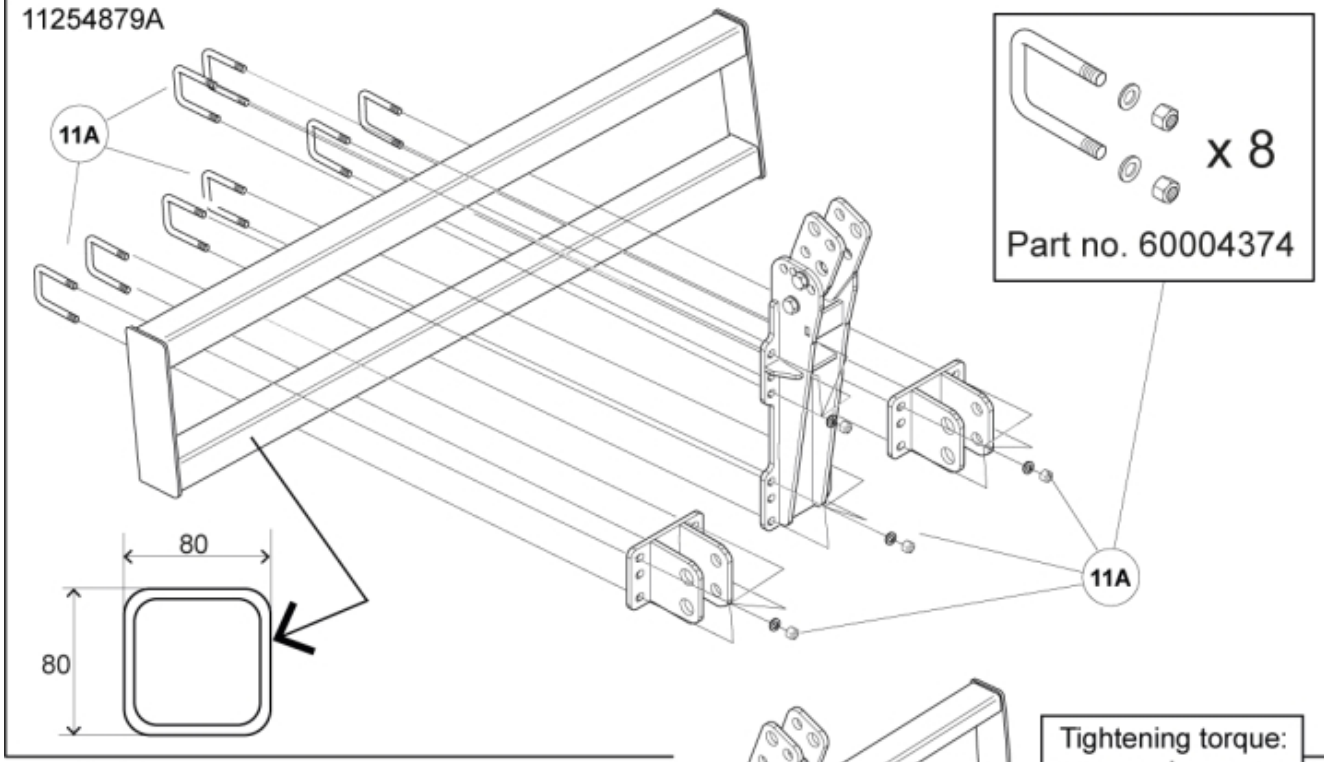

M 11254879-1

M 11254879-3

M 11254879-4

Part assemblies Bolt on 3 Point Linkage

PartNo	Pos	Qty	Name	Specifications
11254879			Bolt on 3 Point Linkage	
60092729	1	2	Bracket	
60122338	2	1	Bracket	
60091043	4	2	Pin	
60022851	5	1 PCS	Pin	
5002206	6	4	Screw	M6S M20 x 50 (8.8)
5013109	7	4	Washer	BRB 20 x 36 x 3, Part is included in kit 11255098 Attachment kit Dieci Large, 11255234 Attachment kit Dieci Medium, 11255238 Attachment kit Dieci Small, 11255241 Attachment kit JLG Deutz, 11255233 Attachment kit Schäffer type SWH, 11255326 Attachment kit Weidemann, 11255184 Attachment kit CAT TH, 11255096 Attachment kit Merlo
5011559	8	4	Nut	Loc-king M20x2,5 (10), Part is included in kit 11255098 Attachment kit Dieci Large, 11255234 Attachment kit Dieci Medium, 11255238 Attachment kit Dieci Small, 11255241 Attachment kit JLG Deutz, 11255233 Attachment kit Schäffer type SWH, 11255326 Attachment kit Weidemann, 11255184 Attachment kit CAT TH, 11255096 Attachment kit Merlo
60023666	9	2 PCS	Plate	
60026141	10	3	Locking Pin	
60004374	11A	1 PCS	Bolt kit	
60020469		8	• U-bolt	80x80 M16 (60003288)
5013105		16	• Washer	BRB 17 x 30 x 3 300HV
5011557		16	• Nut	Loc-King M16
60004375	11Q	1 PCS	Bolt kit	
60004375	11F	1 PCS	Bolt kit	
60020468		8 PCS	• U-bolt	80x40 M16 (60003289)
5013105		16	• Washer	BRB 17 x 30 x 3 300HV
5011557		16	• Nut	Loc-King M16
60025035	11B	1 PCS	Bolt kit	
60021328		8 PCS	• Support plate	
5050888		16	• Screw	M6S M16x90 10.9
5013105		16	• Washer	BRB 17 x 30 x 3 300HV
60021354	11C	1 PCS	Bolt kit	
60021328		8 PCS	• Support plate	
5050810		16	• Screw	M6S M16x120
5013105		16	• Washer	BRB 17 x 30 x 3 300HV