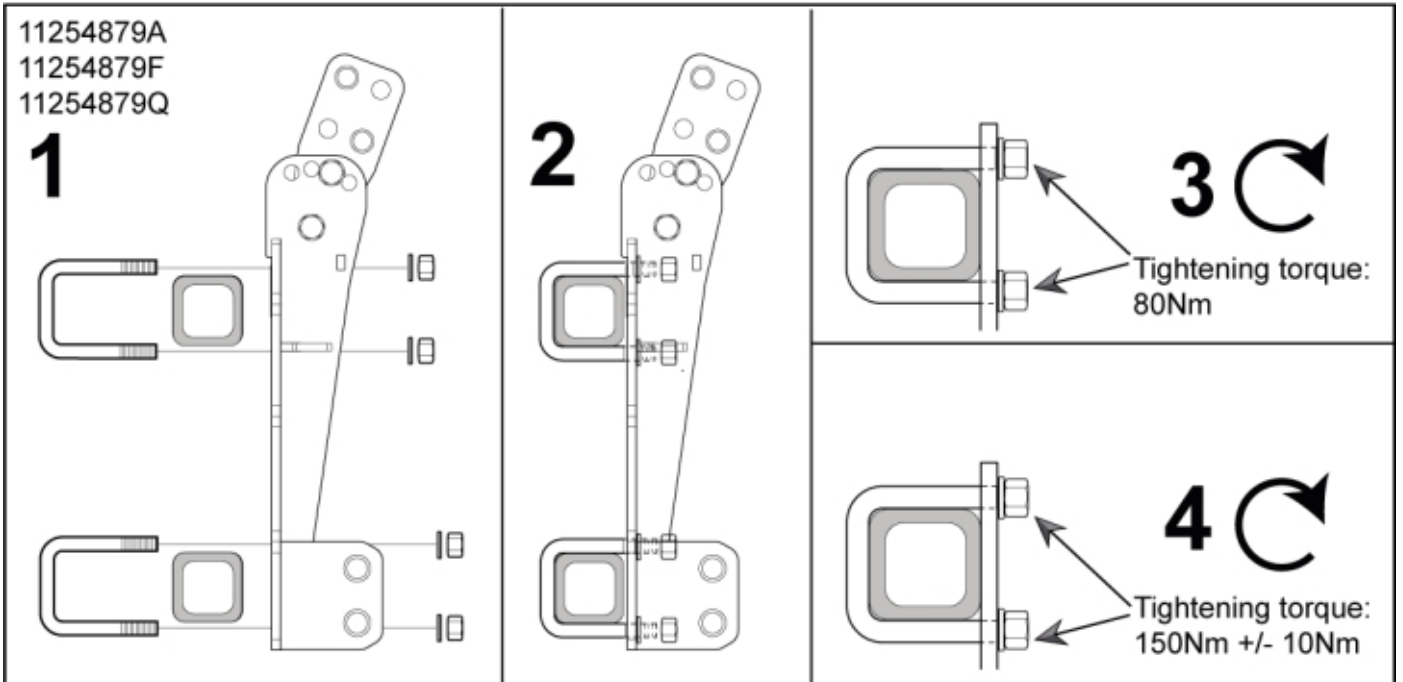

M 11254879-1

M 11254879-3

M 11254879-4

Part assemblies Bolt on 3 Point Linkage

PartNo	Pos	Qty	Name	Specifications
11254879			Bolt on 3 Point Linkage	
60092729	1	2	Bracket	
60122338	2	1	Bracket	
60091043	4	2	Pin	
60022851	5	1 PCS	Pin	
5002206	6	4	Screw	M6S M20 x 50 (8.8)
5013109	7	4	Washer	BRB 20 x 36 x 3, Part is included in kit 11255098 Attachment kit Dieci Large, 11255234 Attachment kit Dieci Medium, 11255238 Attachment kit Dieci Small, 11255241 Attachment kit JLG Deutz, 11255233 Attachment kit Schäffer type SWH, 11255326 Attachment kit Weidemann, 11255184 Attachment kit CAT TH, 11255096 Attachment kit Merlo
5011559	8	4	Nut	Loc-king M20x2,5 (10), Part is included in kit 11255098 Attachment kit Dieci Large, 11255234 Attachment kit Dieci Medium, 11255238 Attachment kit Dieci Small, 11255241 Attachment kit JLG Deutz, 11255233 Attachment kit Schäffer type SWH, 11255326 Attachment kit Weidemann, 11255184 Attachment kit CAT TH, 11255096 Attachment kit Merlo
60023666	9	2 PCS	Plate	
60026141	10	3	Locking Pin	
60004374	11A	1 PCS	Bolt kit	
60020469		8	• U-bolt	80x80 M16 (60003288)
5013105		16	• Washer	BRB 17 x 30 x 3 300HV
5011557		16	• Nut	Loc-King M16
60004375	11Q	1 PCS	Bolt kit	
60004375	11F	1 PCS	Bolt kit	
60020468		8 PCS	• U-bolt	80x40 M16 (60003289)
5013105		16	• Washer	BRB 17 x 30 x 3 300HV
5011557		16	• Nut	Loc-King M16
60025035	11B	1 PCS	Bolt kit	
60021328		8 PCS	• Support plate	
5050888		16	• Screw	M6S M16x90 10.9
5013105		16	• Washer	BRB 17 x 30 x 3 300HV
60021354	11C	1 PCS	Bolt kit	
60021328		8 PCS	• Support plate	
5050810		16	• Screw	M6S M16x120
5013105		16	• Washer	BRB 17 x 30 x 3 300HV