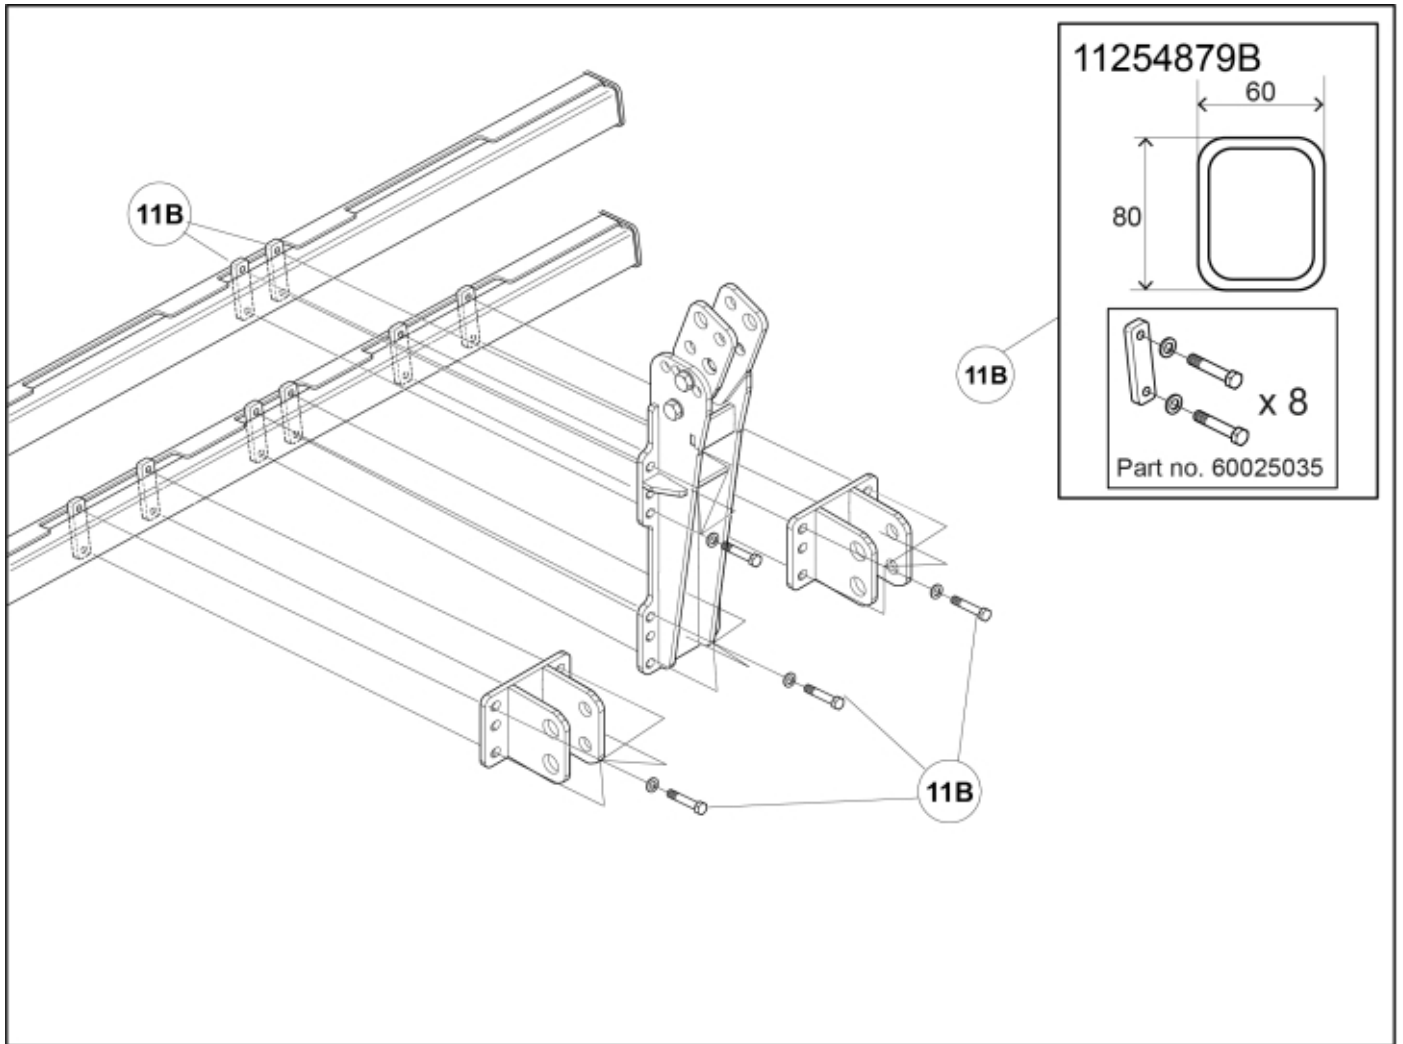

M 11254879-1

M 11254879-3

M 11254879-4

Part assemblies Bolt on 3 Point Linkage

PartNo	Pos	Qty	Name	Specifications
11254879			Bolt on 3 Point Linkage	
60092729	1	2	Bracket	
60122338	2	1	Bracket	
60091043	4	2	Pin	
60022851	5	1 PCS	Pin	
5002206	6	4	Screw	M6S M20 x 50 (8.8)
5013109	7	4	Washer	BRB 20 x 36 x 3, Part is included in kit 11255098 Attachment kit Dieci Large, 11255234 Attachment kit Dieci Medium, 11255238 Attachment kit Dieci Small, 11255241 Attachment kit JLG Deutz, 11255233 Attachment kit Schäffer type SWH, 11255326 Attachment kit Weidemann, 11255184 Attachment kit CAT TH, 11255096 Attachment kit Merlo
5011559	8	4	Nut	Loc-king M20x2,5 (10), Part is included in kit 11255098 Attachment kit Dieci Large, 11255234 Attachment kit Dieci Medium, 11255238 Attachment kit Dieci Small, 11255241 Attachment kit JLG Deutz, 11255233 Attachment kit Schäffer type SWH, 11255326 Attachment kit Weidemann, 11255184 Attachment kit CAT TH, 11255096 Attachment kit Merlo
60023666	9	2 PCS	Plate	
60026141	10	3	Locking Pin	
60004374	11A	1 PCS	Bolt kit	
60020469		8	• U-bolt	80x80 M16 (60003288)
5013105		16	• Washer	BRB 17 x 30 x 3 300HV
5011557		16	• Nut	Loc-King M16
60004375	11Q	1 PCS	Bolt kit	
60004375	11F	1 PCS	Bolt kit	
60020468		8 PCS	• U-bolt	80x40 M16 (60003289)
5013105		16	• Washer	BRB 17 x 30 x 3 300HV
5011557		16	• Nut	Loc-King M16
60025035	11B	1 PCS	Bolt kit	
60021328		8 PCS	• Support plate	
5050888		16	• Screw	M6S M16x90 10.9
5013105		16	• Washer	BRB 17 x 30 x 3 300HV
60021354	11C	1 PCS	Bolt kit	
60021328		8 PCS	• Support plate	
5050810		16	• Screw	M6S M16x120
5013105		16	• Washer	BRB 17 x 30 x 3 300HV