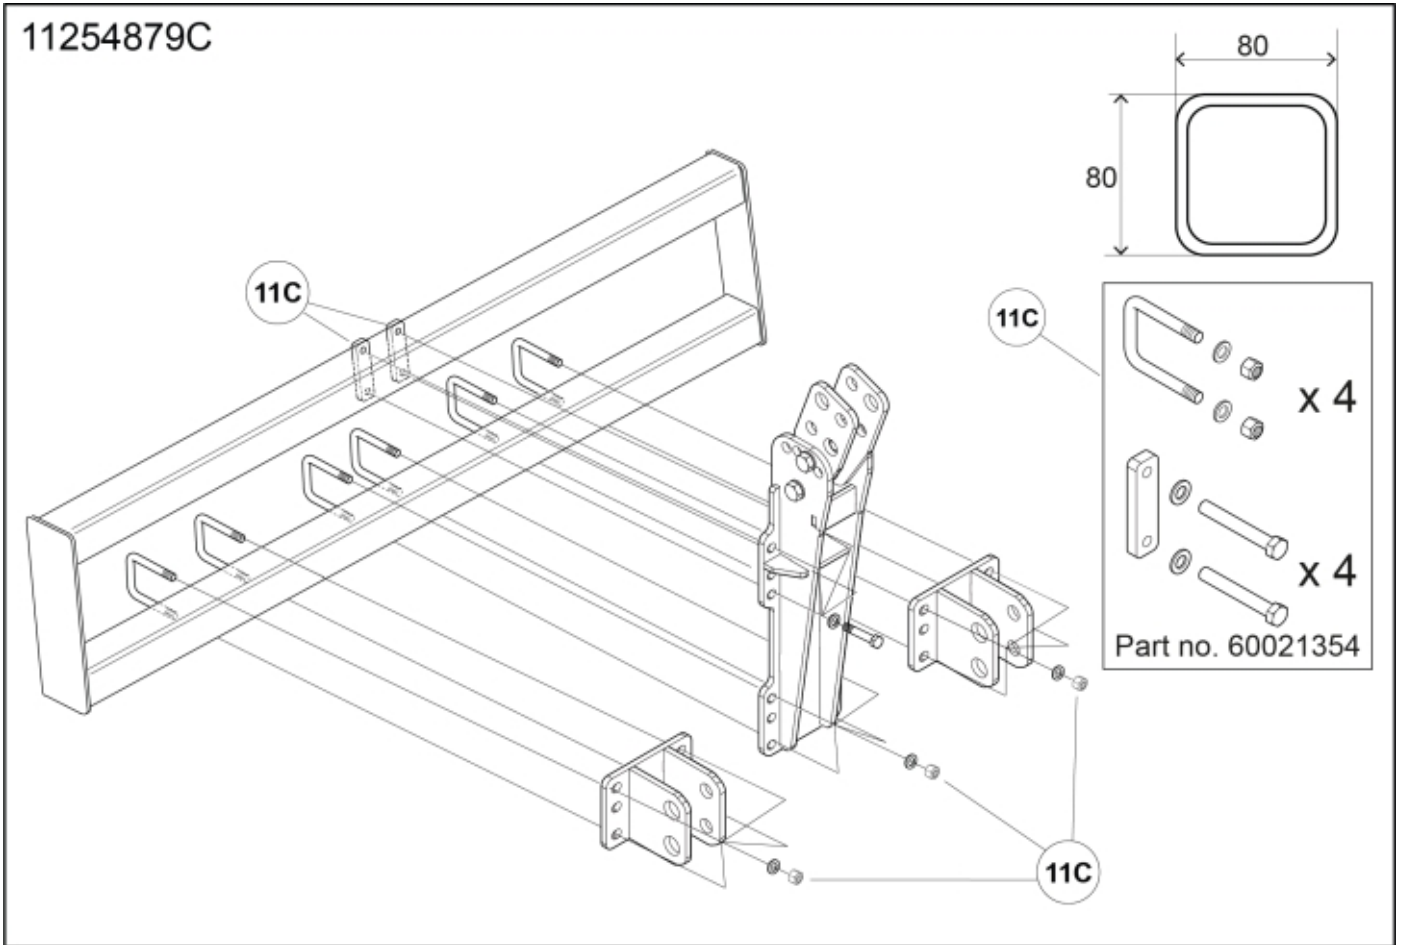

M 11254879-1

M 11254879-3

M 11254879-4

Part assemblies Bolt on 3 Point Linkage

PartNo	Pos	Qty	Name	Specifications
11254879			Bolt on 3 Point Linkage	
60092729	1	2	Bracket	
60122338	2	1	Bracket	
60091043	4	2	Pin	
60022851	5	1 PCS	Pin	
5002206	6	4	Screw	M6S M20 x 50 (8.8)
5013109	7	4	Washer	BRB 20 x 36 x 3, Part is included in kit 11255098 Attachment kit Dieci Large, 11255234 Attachment kit Dieci Medium, 11255238 Attachment kit Dieci Small, 11255241 Attachment kit JLG Deutz, 11255233 Attachment kit Schäffer type SWH, 11255326 Attachment kit Weidemann, 11255184 Attachment kit CAT TH, 11255096 Attachment kit Merlo
5011559	8	4	Nut	Loc-king M20x2,5 (10), Part is included in kit 11255098 Attachment kit Dieci Large, 11255234 Attachment kit Dieci Medium, 11255238 Attachment kit Dieci Small, 11255241 Attachment kit JLG Deutz, 11255233 Attachment kit Schäffer type SWH, 11255326 Attachment kit Weidemann, 11255184 Attachment kit CAT TH, 11255096 Attachment kit Merlo
60023666	9	2 PCS	Plate	
60026141	10	3	Locking Pin	
60004374	11A	1 PCS	Bolt kit	
60020469		8	• U-bolt	80x80 M16 (60003288)
5013105		16	• Washer	BRB 17 x 30 x 3 300HV
5011557		16	• Nut	Loc-King M16
60004375	11Q	1 PCS	Bolt kit	
60004375	11F	1 PCS	Bolt kit	
60020468		8 PCS	• U-bolt	80x40 M16 (60003289)
5013105		16	• Washer	BRB 17 x 30 x 3 300HV
5011557		16	• Nut	Loc-King M16
60025035	11B	1 PCS	Bolt kit	
60021328		8 PCS	• Support plate	
5050888		16	• Screw	M6S M16x90 10.9
5013105		16	• Washer	BRB 17 x 30 x 3 300HV
60021354	11C	1 PCS	Bolt kit	
60021328		8 PCS	• Support plate	
5050810		16	• Screw	M6S M16x120
5013105		16	• Washer	BRB 17 x 30 x 3 300HV