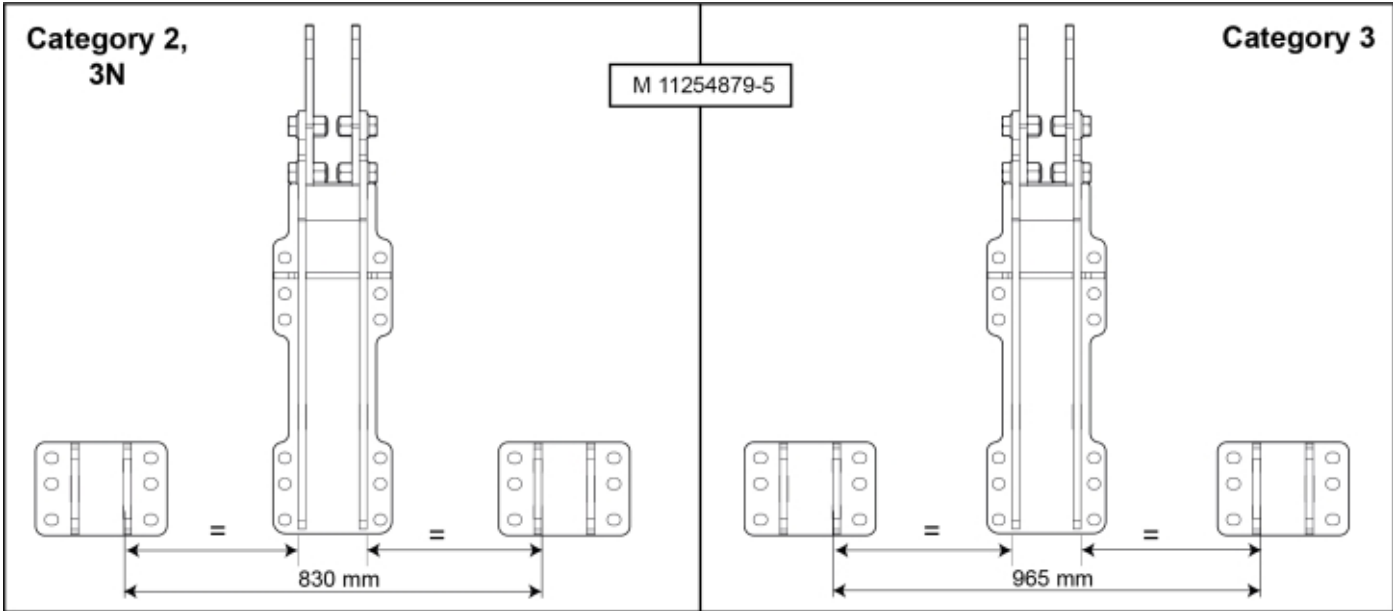

M 11254879-1

M 11254879-3

M 11254879-4

Part assemblies Bolt on 3 Point Linkage

PartNo	Pos	Qty	Name	Specifications
11254879			Bolt on 3 Point Linkage	
60092729	1	2	Bracket	
60122338	2	1	Bracket	
60091043	4	2	Pin	
60022851	5	1 PCS	Pin	
5002206	6	4	Screw	M6S M20 x 50 (8.8)
5013109	7	4	Washer	BRB 20 x 36 x 3, Part is included in kit 11255098 Attachment kit Dieci Large, 11255234 Attachment kit Dieci Medium, 11255238 Attachment kit Dieci Small, 11255241 Attachment kit JLG Deutz, 11255233 Attachment kit Schäffer type SWH, 11255326 Attachment kit Weidemann, 11255184 Attachment kit CAT TH, 11255096 Attachment kit Merlo
5011559	8	4	Nut	Loc-king M20x2,5 (10), Part is included in kit 11255098 Attachment kit Dieci Large, 11255234 Attachment kit Dieci Medium, 11255238 Attachment kit Dieci Small, 11255241 Attachment kit JLG Deutz, 11255233 Attachment kit Schäffer type SWH, 11255326 Attachment kit Weidemann, 11255184 Attachment kit CAT TH, 11255096 Attachment kit Merlo
60023666	9	2 PCS	Plate	
60026141	10	3	Locking Pin	
60004374	11A	1 PCS	Bolt kit	
60020469		8	• U-bolt	80x80 M16 (60003288)
5013105		16	• Washer	BRB 17 x 30 x 3 300HV
5011557		16	• Nut	Loc-King M16
60004375	11Q	1 PCS	Bolt kit	
60004375	11F	1 PCS	Bolt kit	
60020468		8 PCS	• U-bolt	80x40 M16 (60003289)
5013105		16	• Washer	BRB 17 x 30 x 3 300HV
5011557		16	• Nut	Loc-King M16
60025035	11B	1 PCS	Bolt kit	
60021328		8 PCS	• Support plate	
5050888		16	• Screw	M6S M16x90 10.9
5013105		16	• Washer	BRB 17 x 30 x 3 300HV
60021354	11C	1 PCS	Bolt kit	
60021328		8 PCS	• Support plate	
5050810		16	• Screw	M6S M16x120
5013105		16	• Washer	BRB 17 x 30 x 3 300HV