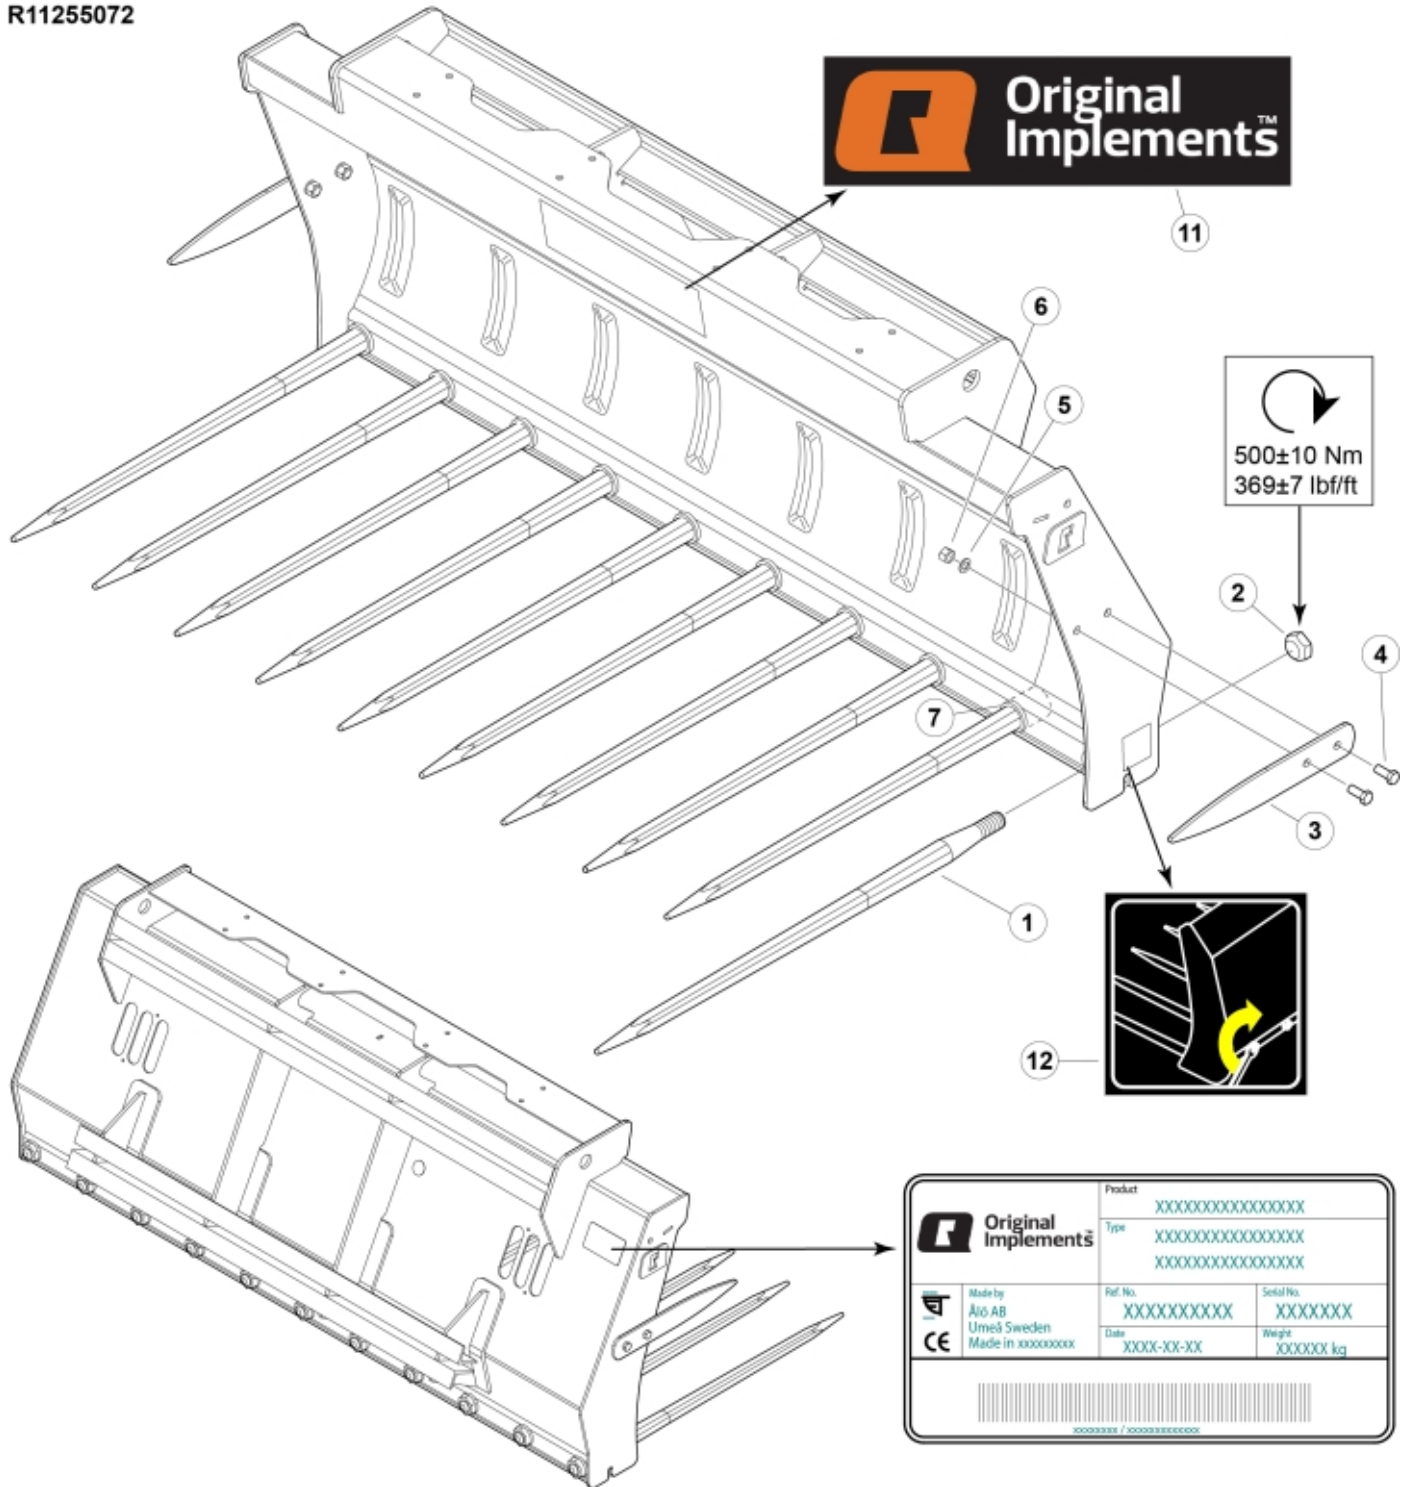

R11255072

---

**Part assemblies**      Manure Fork XL 190

---

| <b>PartNo</b> | <b>Pos</b> | <b>Qty</b> | <b>Name</b>        | <b>Specifications</b>         |
|---------------|------------|------------|--------------------|-------------------------------|
| 11255072      |            |            | Manure Fork XL 190 |                               |
| 5068010-17    | 1          | 10         | Tine with nut      | 980                           |
| 5068116       | 2          | 1          | • Nut              | Conus 2                       |
| 11260256-22   | 3          | 2          | Side tine          |                               |
| 5002127       | 4          | 4          | Screw              | M6S M14 x 35                  |
| 5013107       | 5          | 4          | Washer             | BRB 15 x 26 x 2               |
| 5011556       | 6          | 4          | Nut                | M14                           |
| 60016205      | 7          | 10         | Sleeve             | Conus 2                       |
| 60001650      | 11         | 1 PCS      | Decal              | Original Implements 361,7x100 |
| 11136517      | 12         | 1          | Warning decal      | "Tightening of tine"          |