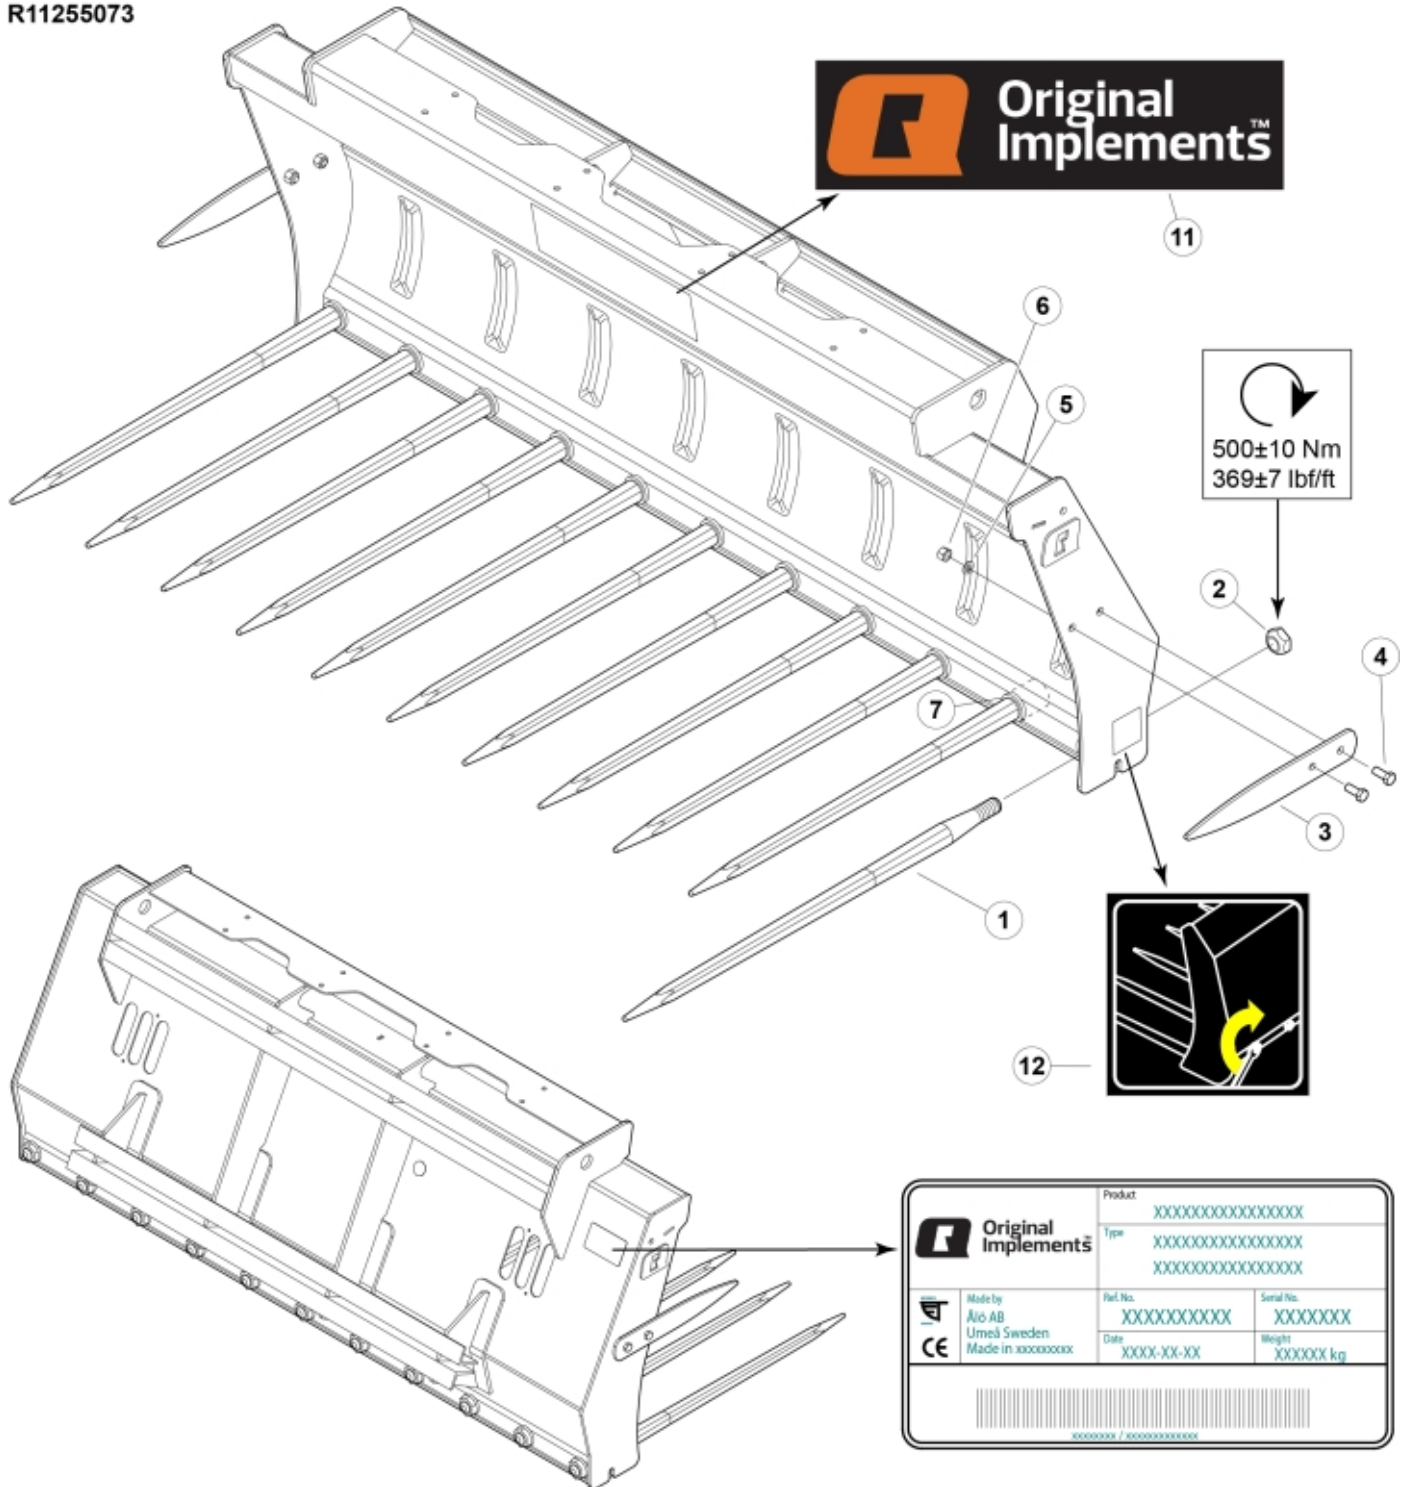

R11255073

		Product	XXXXXXXXXXXXXXXXXX
		Type	XXXXXXXXXXXXXXXXXX XXXXXXXXXXXXXXXXXX
	Made by	Part No.	Serial No.
	Års AB Urnes Sweden Made in XXXXXXXX	XXXXXXXXXXXX Date XXXX-XX-XX	XXXXXXX Weight XXXXXX kg

Part assemblies Manure Fork XL 210

PartNo	Pos	Qty	Name	Specifications
11255073			Manure Fork XL 210	
5068010-17	1	11	Tine with nut	980
5068116	2	1	• Nut	Conus 2
11260256-22	3	2	Side tine	
5002127	4	4	Screw	M6S M14 x 35
5013107	5	4	Washer	BRB 15 x 26 x 2
5011556	6	4	Nut	M14
60016205	7	11	Sleeve	Conus 2
60001650	11	1 PCS	Decal	Original Implements 361,7x100
11136517	12	1	Warning decal	"Tightening of tine"