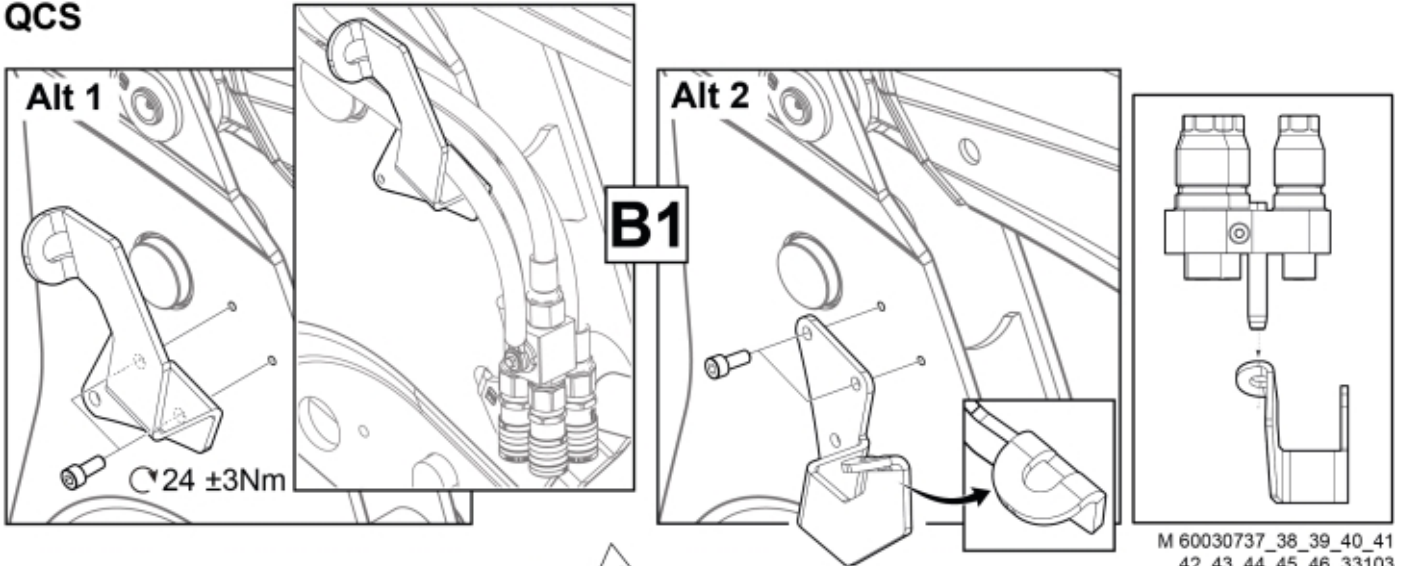

M 60030737_38_39_40_41
 42_43_44_45_46_33103
 M 60030747_48_49_50_51
 52_53_54_55_56_33122-1

QCS

LCS

Part assemblies Live3 cpl, FF

| PartNo | Pos | Qty | Name | Specifications |
|---------------|------------|------------|---------------------|----------------------------------|
| 60030737 | | 1 PCS | Live3 cpl, FF | |
| 60008804 | 1 | 1 PCS | Live3, FF | FF |
| 5034234 | 2 | 1 | Parking support kit | Replaces 5034233, 5033972 |
| 60032284 | 3 | 1 | Hose guide | Replaces 60015059 |
| 5050608 | 4 | 2 | Screw | MC6S M10x20 Loc |
| 5002077 | 6 | 2 | Screw | M6S 10x30 |
| 5011554 | 7 | 2 | Nut | Loc-King M10 |
| 60019369 | 8 | 1 | Hose cover | |
| 60018857 | 9 | 1 | Bracket | |
| 60014066 | 10 | 1 | Hose | 3/8" L=1260 1/2GRLMA - 3/8G90LMA |
| 60014451 | 11 | 1 | Hose | 3/8" L=1170 1/2GRLMA - 3/8G90LMA |
| 5022157 | 12 | 1 | Washer, red | |
| 5022159 | 13 | 1 | Washer, blue | |
| 5044940 | 14 | 2 | Coupling | ISO-A 1/2" Male - G3/8 |
| 5044129 | 15 | 2 | Dust Cover | 1/2" Male |
| 5034236 | 16 | 1 PCS | Bracket | Replaces 5033902 |
| 5004061 | 17 | 2 | Screw | MC6S M8x20 |