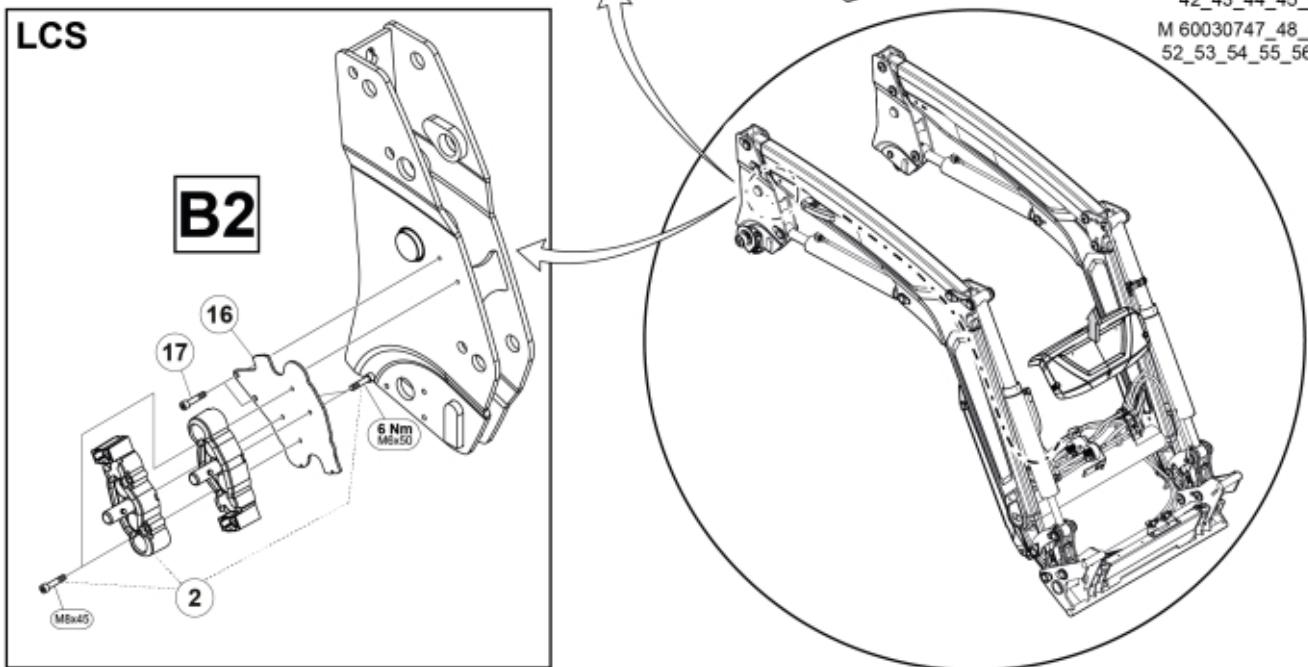

M 60030737_38_39_40_41
 42_43_44_45_46_33103
 M 60030747_48_49_50_51
 52_53_54_55_56_33122-1

QCS

LCS

Part assemblies Live3 cpl, FF

| PartNo | Pos | Qty | Name | Specifications |
|---------------|------------|------------|---------------------|----------------------------------|
| 60030737 | | 1 PCS | Live3 cpl, FF | |
| 60008804 | 1 | 1 PCS | Live3, FF | FF |
| 5034234 | 2 | 1 | Parking support kit | Replaces 5034233, 5033972 |
| 60032284 | 3 | 1 | Hose guide | Replaces 60015059 |
| 5050608 | 4 | 2 | Screw | MC6S M10x20 Loc |
| 5002077 | 6 | 2 | Screw | M6S 10x30 |
| 5011554 | 7 | 2 | Nut | Loc-King M10 |
| 60019369 | 8 | 1 | Hose cover | |
| 60018857 | 9 | 1 | Bracket | |
| 60014066 | 10 | 1 | Hose | 3/8" L=1260 1/2GRLMA - 3/8G90LMA |
| 60014451 | 11 | 1 | Hose | 3/8" L=1170 1/2GRLMA - 3/8G90LMA |
| 5022157 | 12 | 1 | Washer, red | |
| 5022159 | 13 | 1 | Washer, blue | |
| 5044940 | 14 | 2 | Coupling | ISO-A 1/2" Male - G3/8 |
| 5044129 | 15 | 2 | Dust Cover | 1/2" Male |
| 5034236 | 16 | 1 PCS | Bracket | Replaces 5033902 |
| 5004061 | 17 | 2 | Screw | MC6S M8x20 |