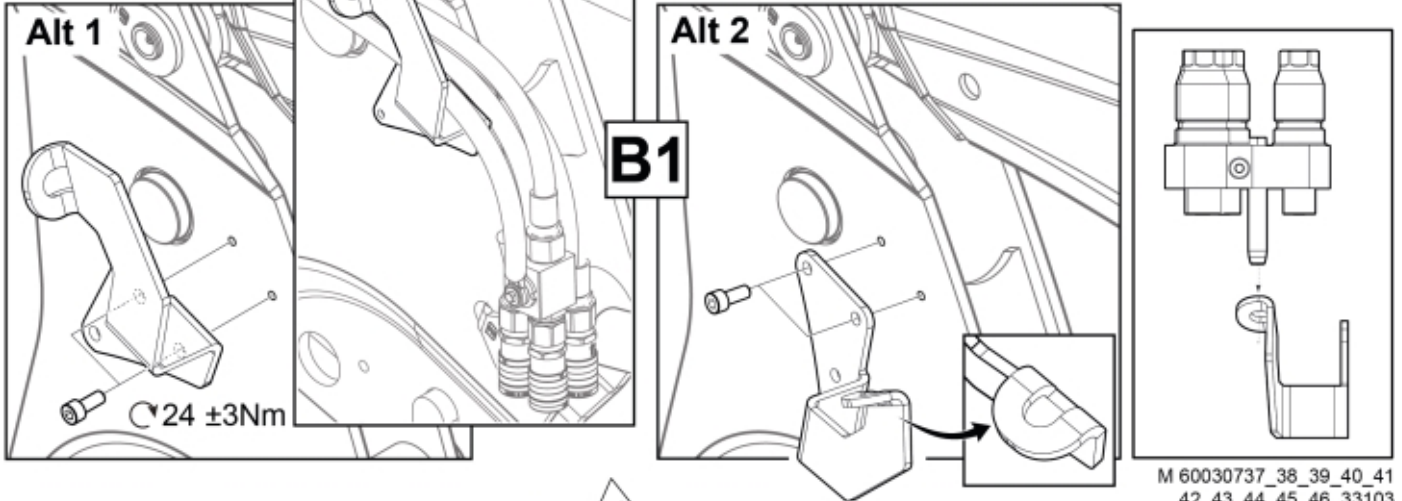

## QCS

**Part assemblies**      Live3 cpl, FF

<b>PartNo</b>	<b>Pos</b>	<b>Qty</b>	<b>Name</b>	<b>Specifications</b>
60030738		1 PCS	Live3 cpl, FF	
60008805	1	1 PCS	Live3, FF	FF
5034234	2	1	Parking support kit	Replaces 5034233, 5033972
60032284	3	1	Hose guide	Replaces 60015059
5050608	4	2	Screw	MC6S M10x20 Loc
5002077	6	2	Screw	M6S 10x30
5011554	7	2	Nut	Loc-King M10
60019369	8	1	Hose cover	
60018857	9	1	Bracket	
60014066	10	1	Hose	3/8" L=1260 1/2GRLMA - 3/8G90LMA
60014451	11	1	Hose	3/8" L=1170 1/2GRLMA - 3/8G90LMA
5022157	12	1	Washer, red	
5022159	13	1	Washer, blue	
5044940	14	2	Coupling	ISO-A 1/2" Male - G3/8
5044129	15	2	Dust Cover	1/2" Male
5034236	16	1 PCS	Bracket	Replaces 5033902
5004061	17	2	Screw	MC6S M8x20