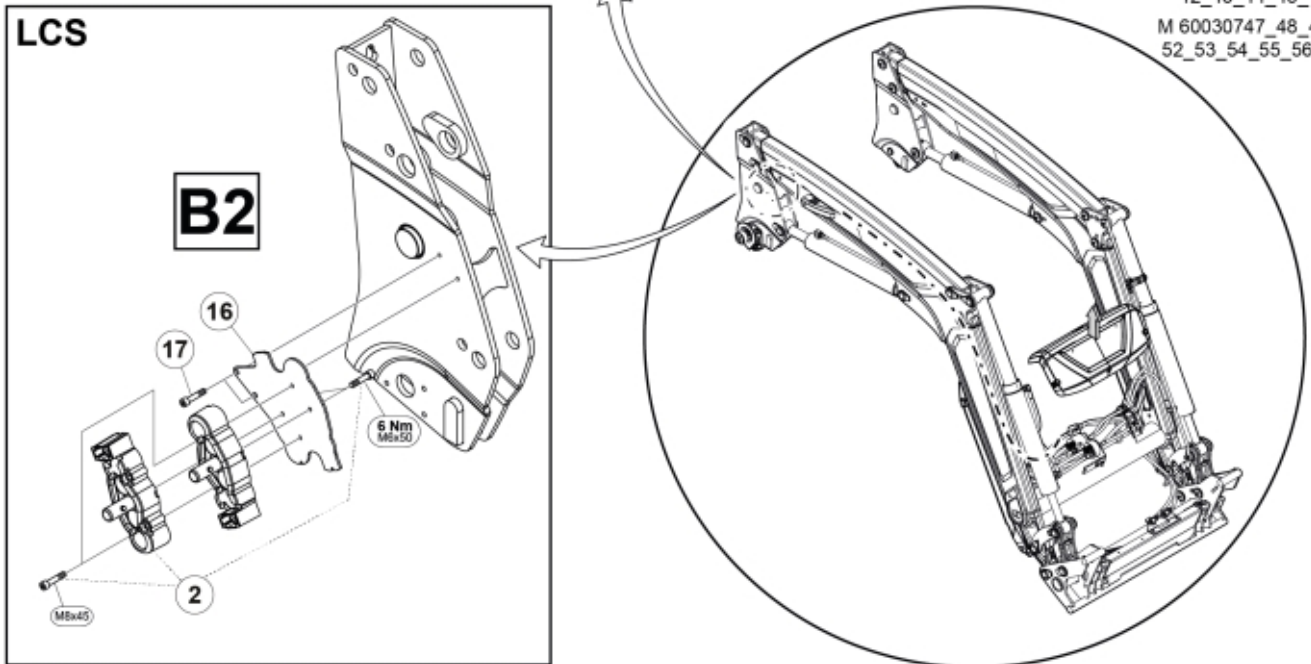

## QCS

**Part assemblies**      Live3 cpl, FF

<b>PartNo</b>	<b>Pos</b>	<b>Qty</b>	<b>Name</b>	<b>Specifications</b>
60030738		1 PCS	Live3 cpl, FF	
60008805	1	1 PCS	Live3, FF	FF
5034234	2	1	Parking support kit	Replaces 5034233, 5033972
60032284	3	1	Hose guide	Replaces 60015059
5050608	4	2	Screw	MC6S M10x20 Loc
5002077	6	2	Screw	M6S 10x30
5011554	7	2	Nut	Loc-King M10
60019369	8	1	Hose cover	
60018857	9	1	Bracket	
60014066	10	1	Hose	3/8" L=1260 1/2GRLMA - 3/8G90LMA
60014451	11	1	Hose	3/8" L=1170 1/2GRLMA - 3/8G90LMA
5022157	12	1	Washer, red	
5022159	13	1	Washer, blue	
5044940	14	2	Coupling	ISO-A 1/2" Male - G3/8
5044129	15	2	Dust Cover	1/2" Male
5034236	16	1 PCS	Bracket	Replaces 5033902
5004061	17	2	Screw	MC6S M8x20