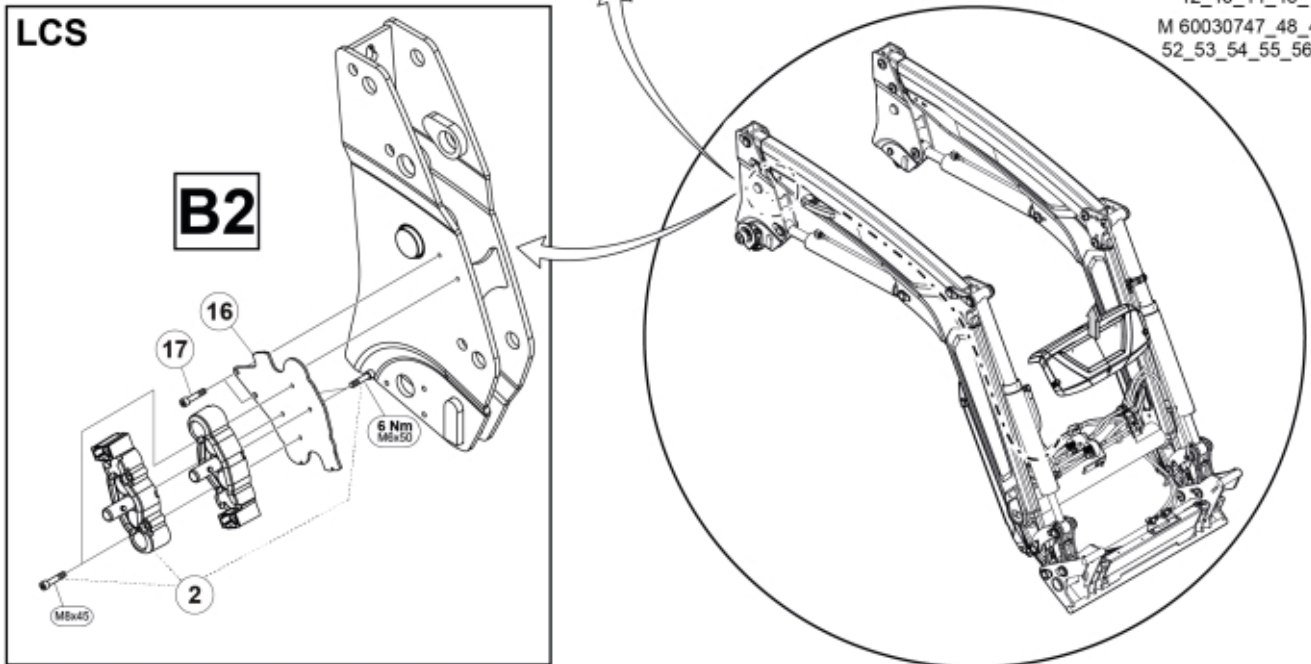

M 60030737_38_39_40_41
 42_43_44_45_46_33103
 M 60030747_48_49_50_51
 52_53_54_55_56_33122-1

QCS

Part assemblies Live3 cpl, FF

| PartNo | Pos | Qty | Name | Specifications |
|---------------|------------|------------|---------------------|----------------------------------|
| 60030739 | | 1 PCS | Live3 cpl, FF | |
| 60008807 | 1 | 1 | Live3, FF | |
| 5034234 | 2 | 1 | Parking support kit | Replaces 5034233, 5033972 |
| 60032284 | 3 | 1 | Hose guide | Replaces 60015059 |
| 5050608 | 4 | 2 | Screw | MC6S M10x20 Loc |
| 5002077 | 6 | 2 | Screw | M6S 10x30 |
| 5011554 | 7 | 2 | Nut | Loc-King M10 |
| 60019369 | 8 | 1 | Hose cover | |
| 60018857 | 9 | 1 | Bracket | |
| 60014066 | 10 | 1 | Hose | 3/8" L=1260 1/2GRLMA - 3/8G90LMA |
| 60014451 | 11 | 1 | Hose | 3/8" L=1170 1/2GRLMA - 3/8G90LMA |
| 5022157 | 12 | 1 | Washer, red | |
| 5022159 | 13 | 1 | Washer, blue | |
| 5044940 | 14 | 2 | Coupling | ISO-A 1/2" Male - G3/8 |
| 5044129 | 15 | 2 | Dust Cover | 1/2" Male |
| 5034236 | 16 | 1 PCS | Bracket | Replaces 5033902 |
| 5004061 | 17 | 2 | Screw | MC6S M8x20 |