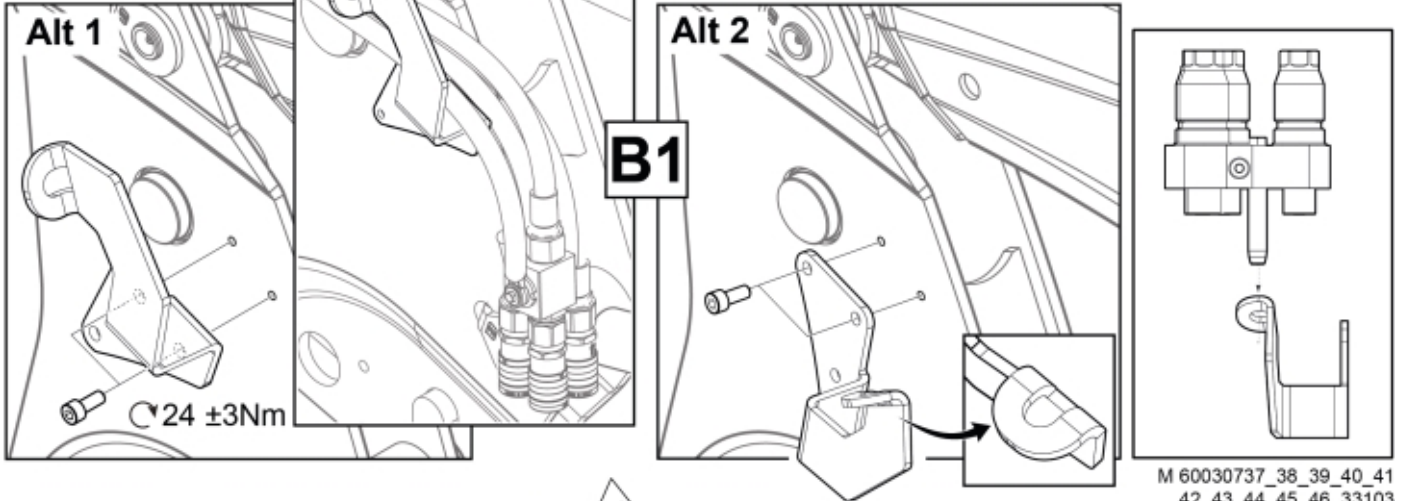

M 60030737_38_39_40_41
 42_43_44_45_46_33103
 M 60030747_48_49_50_51
 52_53_54_55_56_33122-1

QCS

Part assemblies Live3 cpl, FF

| PartNo | Pos | Qty | Name | Specifications |
|---------------|------------|------------|---------------------|----------------------------------|
| 60030739 | | 1 PCS | Live3 cpl, FF | |
| 60008807 | 1 | 1 | Live3, FF | |
| 5034234 | 2 | 1 | Parking support kit | Replaces 5034233, 5033972 |
| 60032284 | 3 | 1 | Hose guide | Replaces 60015059 |
| 5050608 | 4 | 2 | Screw | MC6S M10x20 Loc |
| 5002077 | 6 | 2 | Screw | M6S 10x30 |
| 5011554 | 7 | 2 | Nut | Loc-King M10 |
| 60019369 | 8 | 1 | Hose cover | |
| 60018857 | 9 | 1 | Bracket | |
| 60014066 | 10 | 1 | Hose | 3/8" L=1260 1/2GRLMA - 3/8G90LMA |
| 60014451 | 11 | 1 | Hose | 3/8" L=1170 1/2GRLMA - 3/8G90LMA |
| 5022157 | 12 | 1 | Washer, red | |
| 5022159 | 13 | 1 | Washer, blue | |
| 5044940 | 14 | 2 | Coupling | ISO-A 1/2" Male - G3/8 |
| 5044129 | 15 | 2 | Dust Cover | 1/2" Male |
| 5034236 | 16 | 1 PCS | Bracket | Replaces 5033902 |
| 5004061 | 17 | 2 | Screw | MC6S M8x20 |