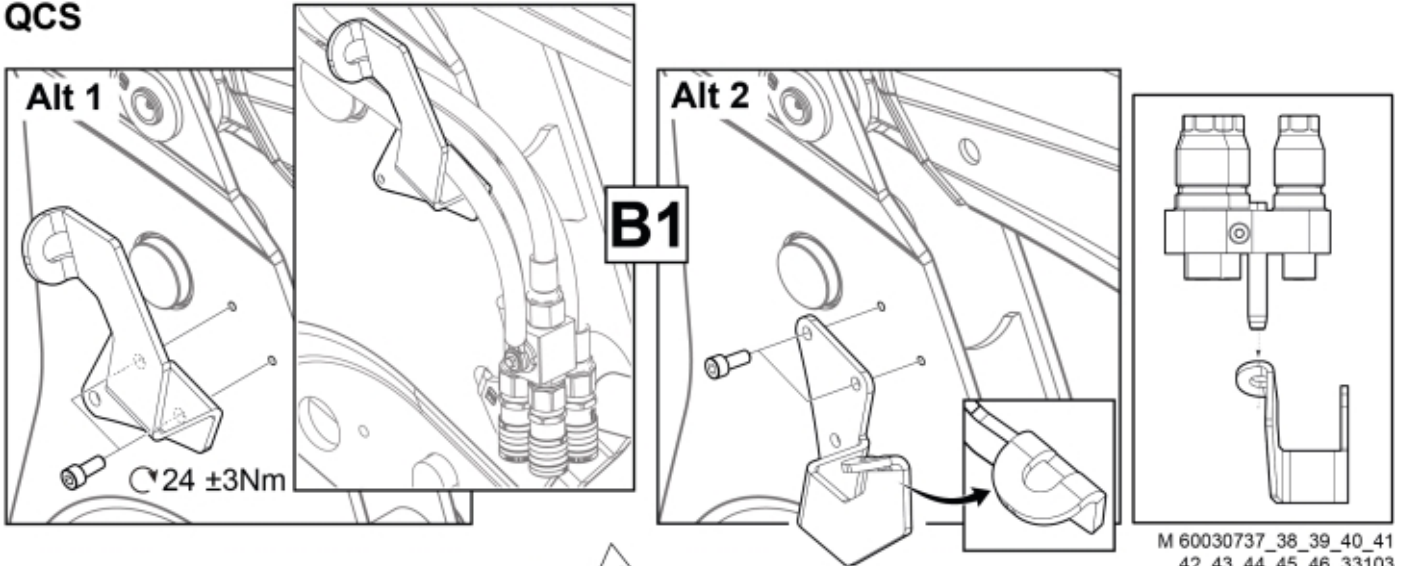

M 60030737_38_39_40_41
 42_43_44_45_46_33103
 M 60030747_48_49_50_51
 52_53_54_55_56_33122-1

QCS

LCS

Part assemblies Live3 cpl, FF

PartNo	Pos	Qty	Name	Specifications
60030740		1 PCS	Live3 cpl, FF	
60020646	1	1 PCS	Live3, FF	
5034234	2	1	Parking support kit	Replaces 5034233, 5033972
60032284	3	1	Hose guide	Replaces 60015059
5050608	4	2	Screw	MC6S M10x20 Loc
5002077	6	2	Screw	M6S 10x30
5011554	7	2	Nut	Loc-King M10
60019369	8	1	Hose cover	
60018857	9	1	Bracket	
60014066	10	1	Hose	3/8" L=1260 1/2GRLMA - 3/8G90LMA
60014451	11	1	Hose	3/8" L=1170 1/2GRLMA - 3/8G90LMA
5022157	12	1	Washer, red	
5022159	13	1	Washer, blue	
5044940	14	2	Coupling	ISO-A 1/2" Male - G3/8
5044129	15	2	Dust Cover	1/2" Male
5034236	16	1 PCS	Bracket	Replaces 5033902
5004061	17	2	Screw	MC6S M8x20