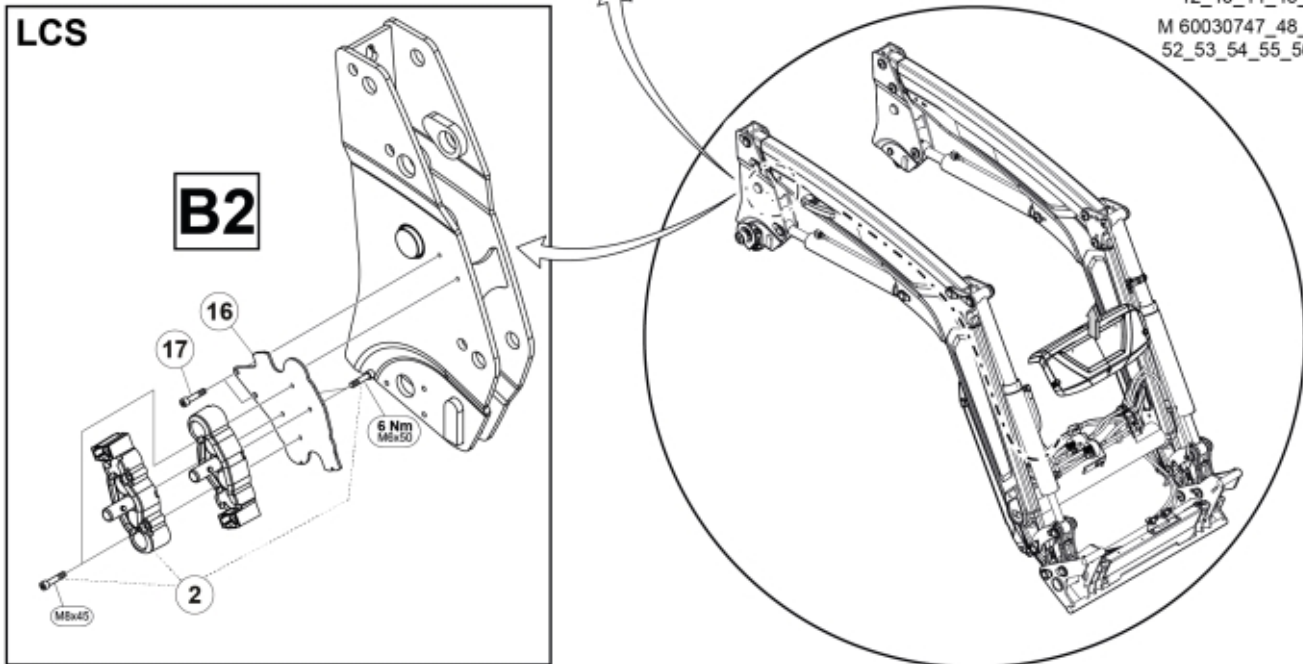

M 60030737_38_39_40_41
 42_43_44_45_46_33103
 M 60030747_48_49_50_51
 52_53_54_55_56_33122-1

QCS

LCS

Part assemblies Live3 cpl, FF

PartNo	Pos	Qty	Name	Specifications
60030740		1 PCS	Live3 cpl, FF	
60020646	1	1 PCS	Live3, FF	
5034234	2	1	Parking support kit	Replaces 5034233, 5033972
60032284	3	1	Hose guide	Replaces 60015059
5050608	4	2	Screw	MC6S M10x20 Loc
5002077	6	2	Screw	M6S 10x30
5011554	7	2	Nut	Loc-King M10
60019369	8	1	Hose cover	
60018857	9	1	Bracket	
60014066	10	1	Hose	3/8" L=1260 1/2GRLMA - 3/8G90LMA
60014451	11	1	Hose	3/8" L=1170 1/2GRLMA - 3/8G90LMA
5022157	12	1	Washer, red	
5022159	13	1	Washer, blue	
5044940	14	2	Coupling	ISO-A 1/2" Male - G3/8
5044129	15	2	Dust Cover	1/2" Male
5034236	16	1 PCS	Bracket	Replaces 5033902
5004061	17	2	Screw	MC6S M8x20