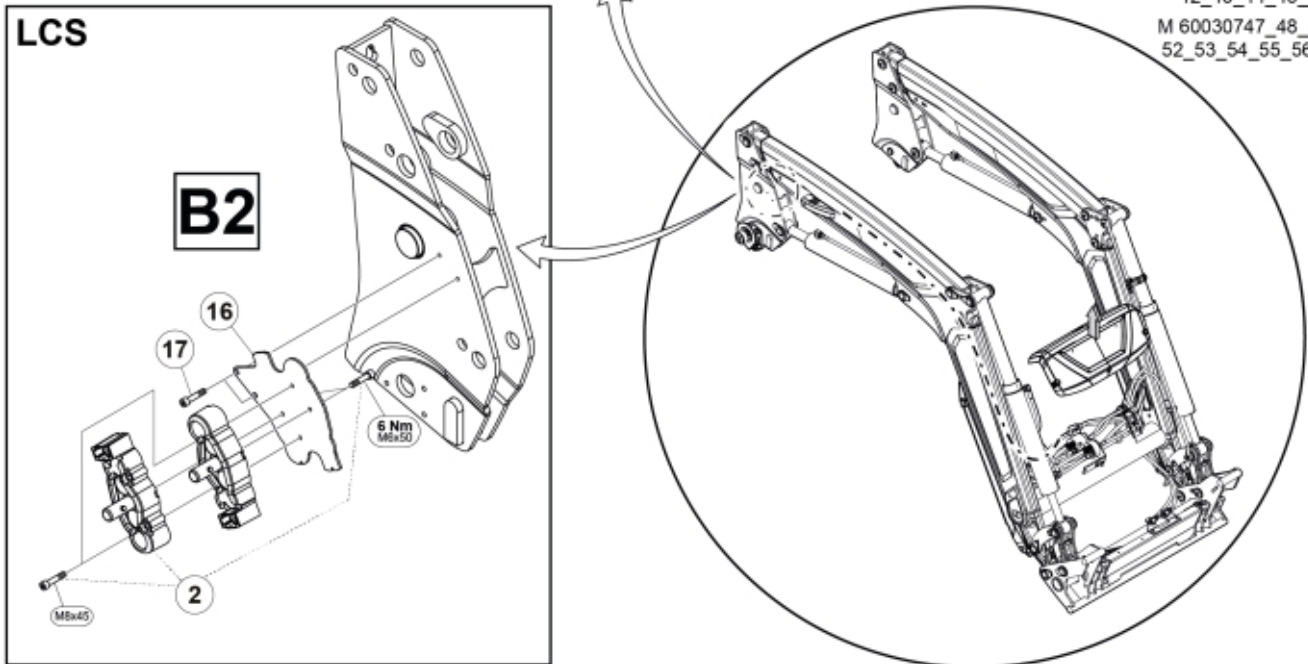

M 60030737_38_39_40_41
 42_43_44_45_46_33103
 M 60030747_48_49_50_51
 52_53_54_55_56_33122-1

QCS

LCS

Part assemblies Live3 cpl, FF

PartNo	Pos	Qty	Name	Specifications
60030741		1 PCS	Live3 cpl, FF	
60008808	1	1	Live3, FF	
5034234	2	1	Parking support kit	Replaces 5034233, 5033972
60032284	3	1	Hose guide	Replaces 60015059
5050608	4	2	Screw	MC6S M10x20 Loc
5002077	6	2	Screw	M6S 10x30
5011554	7	2	Nut	Loc-King M10
60019369	8	1	Hose cover	
60018857	9	1	Bracket	
60014066	10	1	Hose	3/8" L=1260 1/2GRLMA - 3/8G90LMA
60014451	11	1	Hose	3/8" L=1170 1/2GRLMA - 3/8G90LMA
5022157	12	1	Washer, red	
5022159	13	1	Washer, blue	
5044940	14	2	Coupling	ISO-A 1/2" Male - G3/8
5044129	15	2	Dust Cover	1/2" Male
5034236	16	1 PCS	Bracket	Replaces 5033902
5004061	17	2	Screw	MC6S M8x20