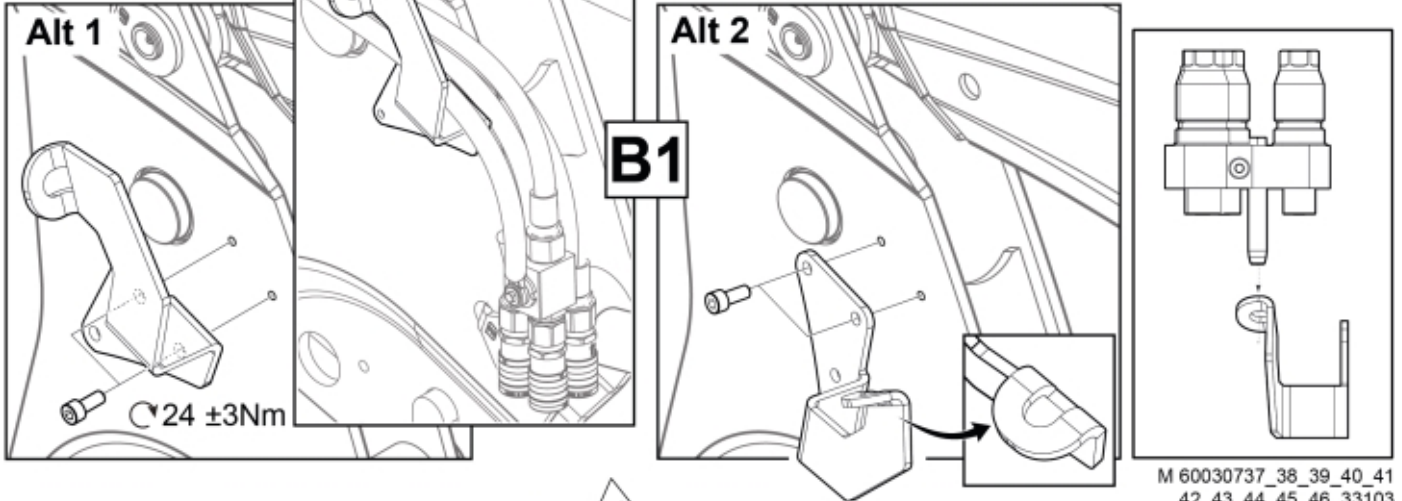

M 60030737_38_39_40_41
 42_43_44_45_46_33103
 M 60030747_48_49_50_51
 52_53_54_55_56_33122-1

QCS

LCS

Part assemblies Live3 cpl, FF

PartNo	Pos	Qty	Name	Specifications
60030741		1 PCS	Live3 cpl, FF	
60008808	1	1	Live3, FF	
5034234	2	1	Parking support kit	Replaces 5034233, 5033972
60032284	3	1	Hose guide	Replaces 60015059
5050608	4	2	Screw	MC6S M10x20 Loc
5002077	6	2	Screw	M6S 10x30
5011554	7	2	Nut	Loc-King M10
60019369	8	1	Hose cover	
60018857	9	1	Bracket	
60014066	10	1	Hose	3/8" L=1260 1/2GRLMA - 3/8G90LMA
60014451	11	1	Hose	3/8" L=1170 1/2GRLMA - 3/8G90LMA
5022157	12	1	Washer, red	
5022159	13	1	Washer, blue	
5044940	14	2	Coupling	ISO-A 1/2" Male - G3/8
5044129	15	2	Dust Cover	1/2" Male
5034236	16	1 PCS	Bracket	Replaces 5033902
5004061	17	2	Screw	MC6S M8x20