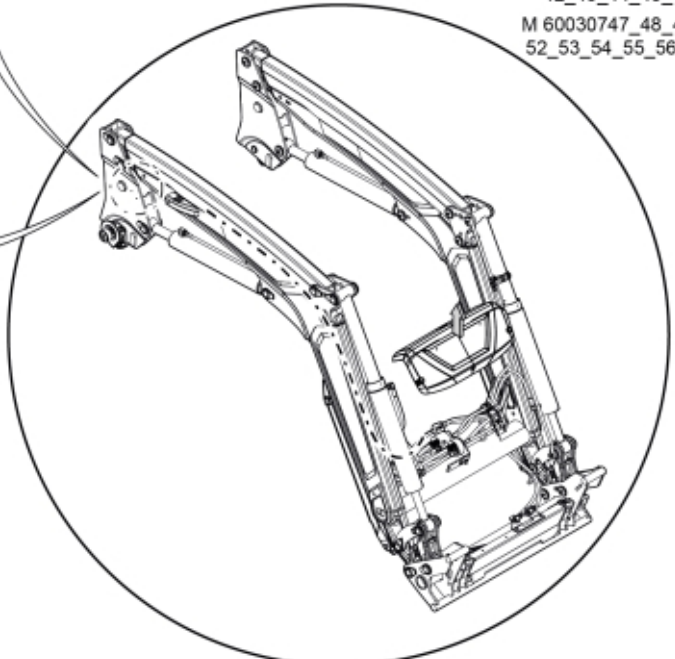

M 60030737\_38\_39\_40\_41  
 42\_43\_44\_45\_46\_33103  
 M 60030747\_48\_49\_50\_51  
 52\_53\_54\_55\_56\_33122-1

## QCS

<b>Part assemblies</b>		Live3 cpl, FF		
<b>Specification</b>		Specification: DL		
<b>PartNo</b>	<b>Pos</b>	<b>Qty</b>	<b>Name</b>	<b>Specifications</b>
60030742		1 PCS	Live3 cpl, FF	DL
60020647	1	1 PCS	Live3, FF	
5034234	2	1	Parking support kit	Replaces 5034233, 5033972
60032284	3	1	Hose guide	Replaces 60015059
5050608	4	2	Screw	MC6S M10x20 Loc
5002077	6	2	Screw	M6S 10x30
5011554	7	2	Nut	Loc-King M10
60019369	8	1	Hose cover	
60018857	9	1	Bracket	
60015750	10	1 PCS	Hose	3/8" L=1330 1/2GRLMA - 3/8G90LMA
60015750	11	1 PCS	Hose	3/8" L=1330 1/2GRLMA - 3/8G90LMA
5022157	12	1	Washer, red	
5022159	13	1	Washer, blue	
5044940	14	2	Coupling	ISO-A 1/2" Male - G3/8
5044129	15	2	Dust Cover	1/2" Male
5034236	16	1 PCS	Bracket	Replaces 5033902
5004061	17	2	Screw	MC6S M8x20