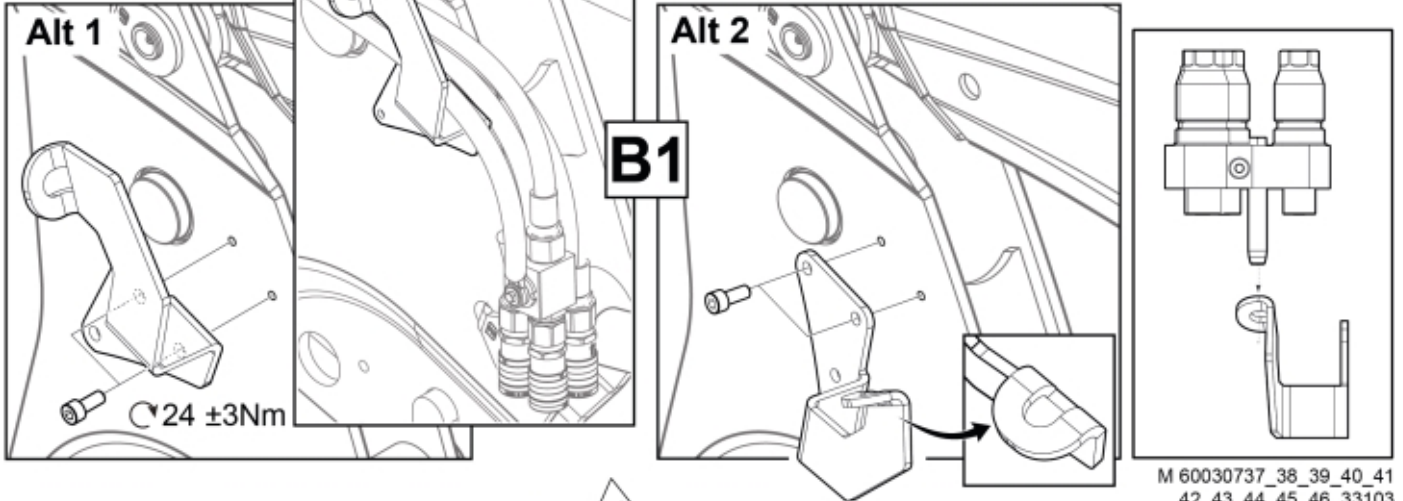

## QCS

<b>Part assemblies</b>		Live3 cpl, FF		
<b>Specification</b>		Specification: DL		
<b>PartNo</b>	<b>Pos</b>	<b>Qty</b>	<b>Name</b>	<b>Specifications</b>
60030742		1 PCS	Live3 cpl, FF	DL
60020647	1	1 PCS	Live3, FF	
5034234	2	1	Parking support kit	Replaces 5034233, 5033972
60032284	3	1	Hose guide	Replaces 60015059
5050608	4	2	Screw	MC6S M10x20 Loc
5002077	6	2	Screw	M6S 10x30
5011554	7	2	Nut	Loc-King M10
60019369	8	1	Hose cover	
60018857	9	1	Bracket	
60015750	10	1 PCS	Hose	3/8" L=1330 1/2GRLMA - 3/8G90LMA
60015750	11	1 PCS	Hose	3/8" L=1330 1/2GRLMA - 3/8G90LMA
5022157	12	1	Washer, red	
5022159	13	1	Washer, blue	
5044940	14	2	Coupling	ISO-A 1/2" Male - G3/8
5044129	15	2	Dust Cover	1/2" Male
5034236	16	1 PCS	Bracket	Replaces 5033902
5004061	17	2	Screw	MC6S M8x20