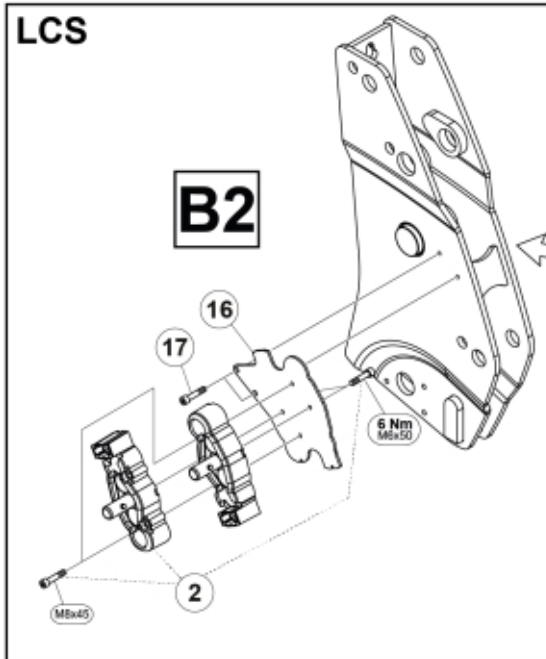

M 60030737\_38\_39\_40\_41  
 42\_43\_44\_45\_46\_33103  
 M 60030747\_48\_49\_50\_51  
 52\_53\_54\_55\_56\_33122-1

## QCS

<b>Part assemblies</b>		Live3 cpl, FF		
<b>Specification</b>		Specification: DL		
<b>PartNo</b>	<b>Pos</b>	<b>Qty</b>	<b>Name</b>	<b>Specifications</b>
60030742		1 PCS	Live3 cpl, FF	DL
60020647	1	1 PCS	Live3, FF	
5034234	2	1	Parking support kit	Replaces 5034233, 5033972
60032284	3	1	Hose guide	Replaces 60015059
5050608	4	2	Screw	MC6S M10x20 Loc
5002077	6	2	Screw	M6S 10x30
5011554	7	2	Nut	Loc-King M10
60019369	8	1	Hose cover	
60018857	9	1	Bracket	
60015750	10	1 PCS	Hose	3/8" L=1330 1/2GRLMA - 3/8G90LMA
60015750	11	1 PCS	Hose	3/8" L=1330 1/2GRLMA - 3/8G90LMA
5022157	12	1	Washer, red	
5022159	13	1	Washer, blue	
5044940	14	2	Coupling	ISO-A 1/2" Male - G3/8
5044129	15	2	Dust Cover	1/2" Male
5034236	16	1 PCS	Bracket	Replaces 5033902
5004061	17	2	Screw	MC6S M8x20