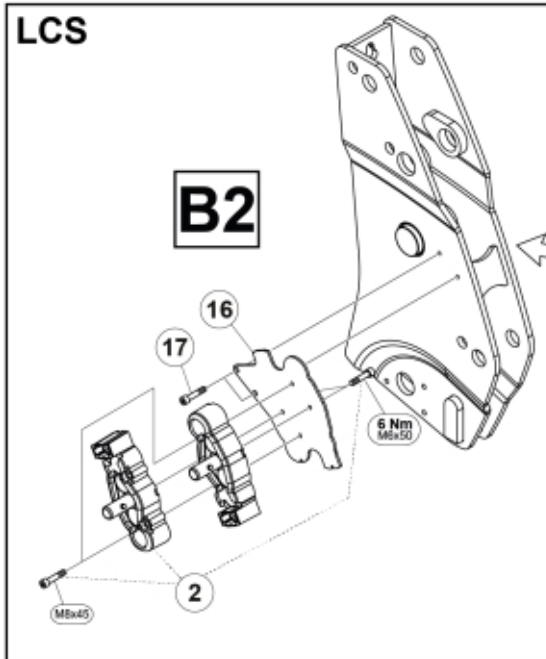

M 60030737\_38\_39\_40\_41  
 42\_43\_44\_45\_46\_33103  
 M 60030747\_48\_49\_50\_51  
 52\_53\_54\_55\_56\_33122-1

## QCS

**Part assemblies**      Live3 cpl, FF

<b>PartNo</b>	<b>Pos</b>	<b>Qty</b>	<b>Name</b>	<b>Specifications</b>
60030743		1 PCS	Live3 cpl, FF	
60008810	1	1 PCS	Live3, FF	
5034234	2	1	Parking support kit	Replaces 5034233, 5033972
60032284	3	1	Hose guide	Replaces 60015059
5050608	4	2	Screw	MC6S M10x20 Loc
5002077	6	2	Screw	M6S 10x30
5011554	7	2	Nut	Loc-King M10
60019369	8	1	Hose cover	
60018857	9	1	Bracket	
60014066	10	1	Hose	3/8" L=1260 1/2GRLMA - 3/8G90LMA
60014451	11	1	Hose	3/8" L=1170 1/2GRLMA - 3/8G90LMA
5022157	12	1	Washer, red	
5022159	13	1	Washer, blue	
5044940	14	2	Coupling	ISO-A 1/2" Male - G3/8
5044129	15	2	Dust Cover	1/2" Male
5034236	16	1 PCS	Bracket	Replaces 5033902
5004061	17	2	Screw	MC6S M8x20