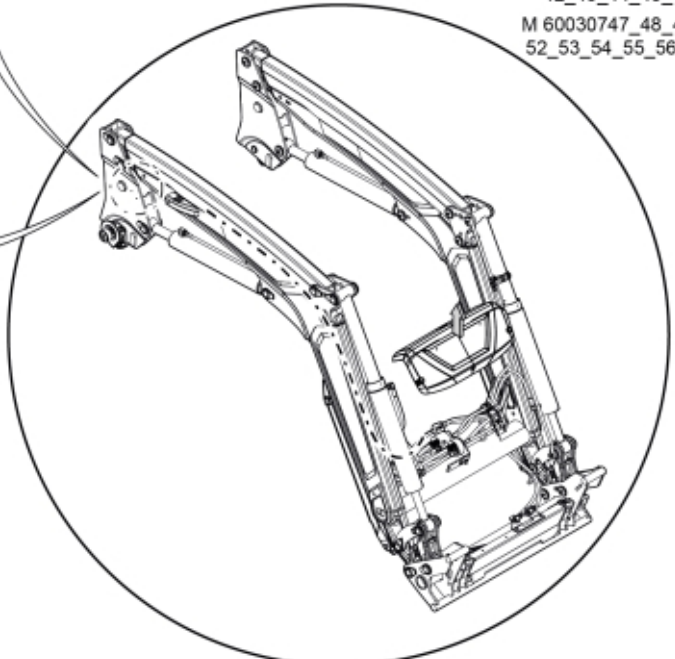

M 60030737\_38\_39\_40\_41  
 42\_43\_44\_45\_46\_33103  
 M 60030747\_48\_49\_50\_51  
 52\_53\_54\_55\_56\_33122-1

## QCS

**Part assemblies**      Live3 cpl, FF

<b>PartNo</b>	<b>Pos</b>	<b>Qty</b>	<b>Name</b>	<b>Specifications</b>
60030743		1 PCS	Live3 cpl, FF	
60008810	1	1 PCS	Live3, FF	
5034234	2	1	Parking support kit	Replaces 5034233, 5033972
60032284	3	1	Hose guide	Replaces 60015059
5050608	4	2	Screw	MC6S M10x20 Loc
5002077	6	2	Screw	M6S 10x30
5011554	7	2	Nut	Loc-King M10
60019369	8	1	Hose cover	
60018857	9	1	Bracket	
60014066	10	1	Hose	3/8" L=1260 1/2GRLMA - 3/8G90LMA
60014451	11	1	Hose	3/8" L=1170 1/2GRLMA - 3/8G90LMA
5022157	12	1	Washer, red	
5022159	13	1	Washer, blue	
5044940	14	2	Coupling	ISO-A 1/2" Male - G3/8
5044129	15	2	Dust Cover	1/2" Male
5034236	16	1 PCS	Bracket	Replaces 5033902
5004061	17	2	Screw	MC6S M8x20