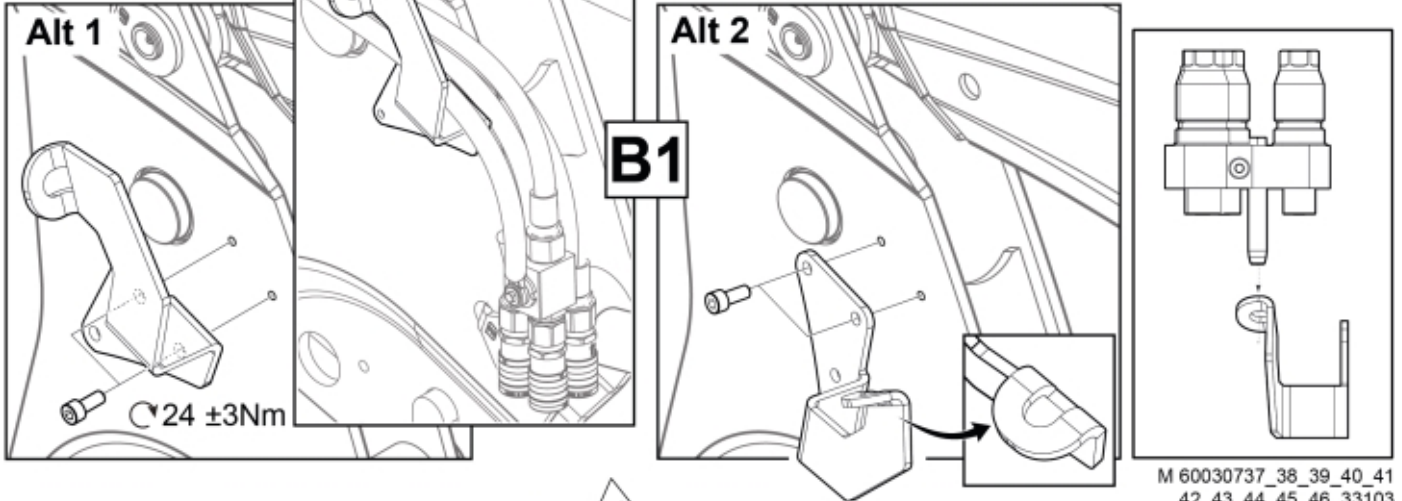

## QCS

**Part assemblies**      Live3 cpl, FF

<b>PartNo</b>	<b>Pos</b>	<b>Qty</b>	<b>Name</b>	<b>Specifications</b>
60030743		1 PCS	Live3 cpl, FF	
60008810	1	1 PCS	Live3, FF	
5034234	2	1	Parking support kit	Replaces 5034233, 5033972
60032284	3	1	Hose guide	Replaces 60015059
5050608	4	2	Screw	MC6S M10x20 Loc
5002077	6	2	Screw	M6S 10x30
5011554	7	2	Nut	Loc-King M10
60019369	8	1	Hose cover	
60018857	9	1	Bracket	
60014066	10	1	Hose	3/8" L=1260 1/2GRLMA - 3/8G90LMA
60014451	11	1	Hose	3/8" L=1170 1/2GRLMA - 3/8G90LMA
5022157	12	1	Washer, red	
5022159	13	1	Washer, blue	
5044940	14	2	Coupling	ISO-A 1/2" Male - G3/8
5044129	15	2	Dust Cover	1/2" Male
5034236	16	1 PCS	Bracket	Replaces 5033902
5004061	17	2	Screw	MC6S M8x20