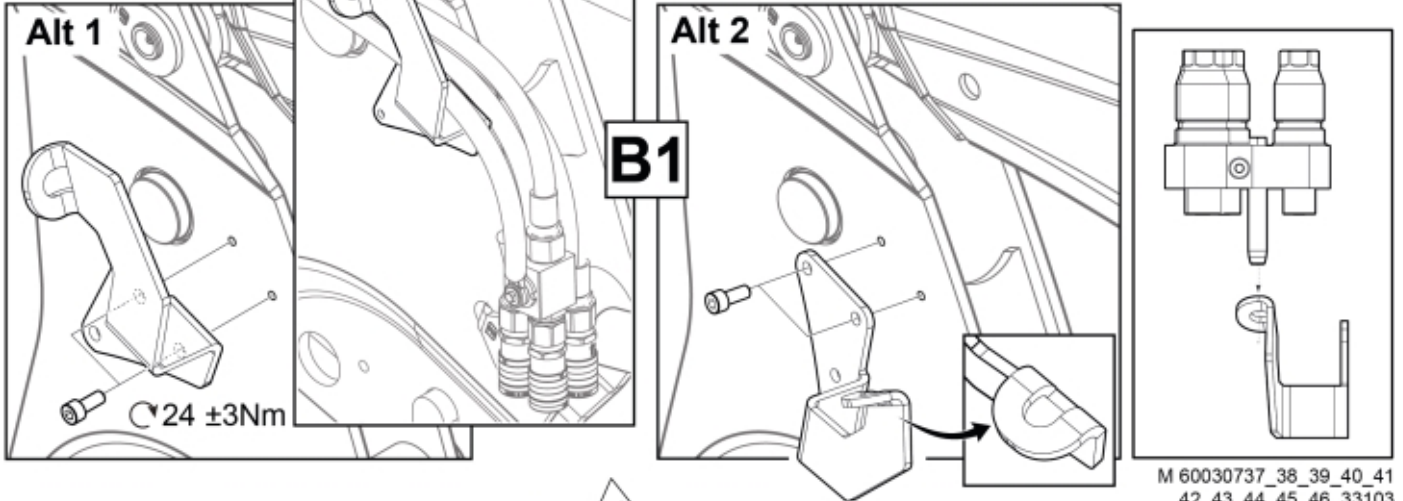

## LCS

<b>Part assemblies</b>		Live3 cpl, FF		
<b>Specification</b>		Specification: DL		
<b>PartNo</b>	<b>Pos</b>	<b>Qty</b>	<b>Name</b>	<b>Specifications</b>
60030744		1 PCS	Live3 cpl, FF	DL
60020648	1	1 PCS	Live3, FF	
5034234	2	1	Parking support kit	Replaces 5034233, 5033972
60032284	3	1	Hose guide	Replaces 60015059
5050608	4	2	Screw	MC6S M10x20 Loc
5002077	6	2	Screw	M6S 10x30
5011554	7	2	Nut	Loc-King M10
60019369	8	1	Hose cover	
60018857	9	1	Bracket	
60015750	10	1 PCS	Hose	3/8" L=1330 1/2GRLMA - 3/8G90LMA
60015750	11	1 PCS	Hose	3/8" L=1330 1/2GRLMA - 3/8G90LMA
5022157	12	1	Washer, red	
5022159	13	1	Washer, blue	
5044940	14	2	Coupling	ISO-A 1/2" Male - G3/8
5044129	15	2	Dust Cover	1/2" Male
5034236	16	1 PCS	Bracket	Replaces 5033902
5004061	17	2	Screw	MC6S M8x20