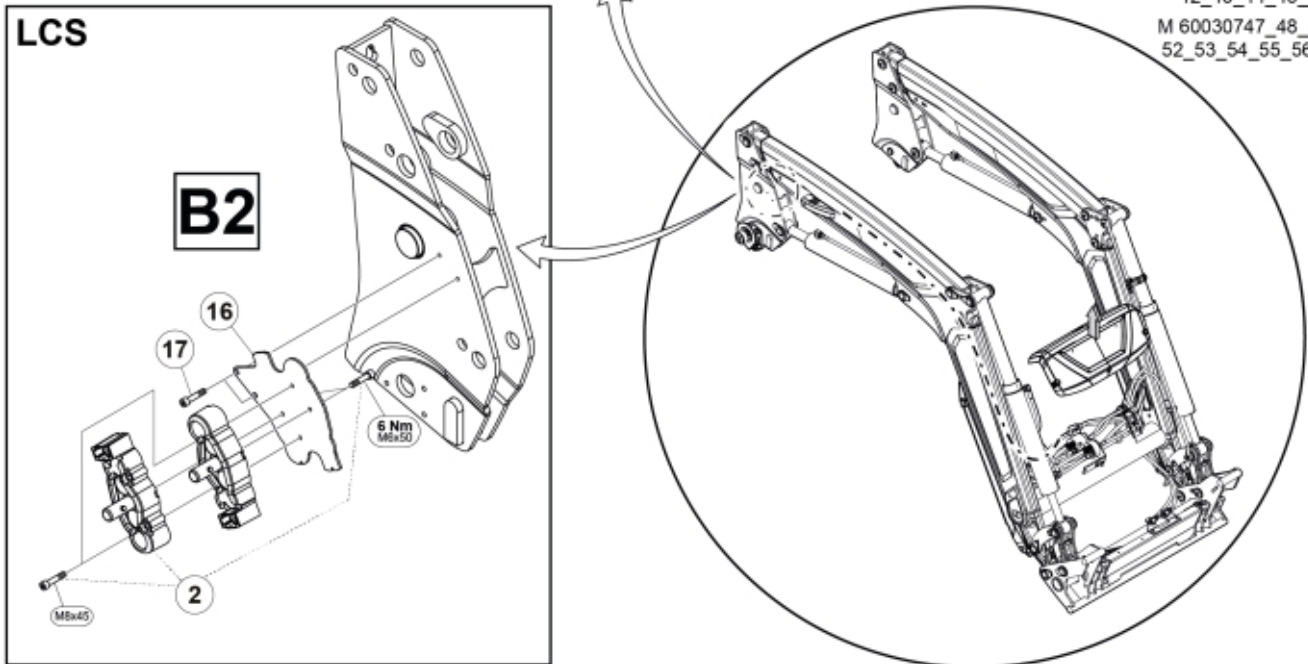

## LCS

<b>Part assemblies</b>		Live3 cpl, FF		
<b>Specification</b>		Specification: DL		
<b>PartNo</b>	<b>Pos</b>	<b>Qty</b>	<b>Name</b>	<b>Specifications</b>
60030744		1 PCS	Live3 cpl, FF	DL
60020648	1	1 PCS	Live3, FF	
5034234	2	1	Parking support kit	Replaces 5034233, 5033972
60032284	3	1	Hose guide	Replaces 60015059
5050608	4	2	Screw	MC6S M10x20 Loc
5002077	6	2	Screw	M6S 10x30
5011554	7	2	Nut	Loc-King M10
60019369	8	1	Hose cover	
60018857	9	1	Bracket	
60015750	10	1 PCS	Hose	3/8" L=1330 1/2GRLMA - 3/8G90LMA
60015750	11	1 PCS	Hose	3/8" L=1330 1/2GRLMA - 3/8G90LMA
5022157	12	1	Washer, red	
5022159	13	1	Washer, blue	
5044940	14	2	Coupling	ISO-A 1/2" Male - G3/8
5044129	15	2	Dust Cover	1/2" Male
5034236	16	1 PCS	Bracket	Replaces 5033902
5004061	17	2	Screw	MC6S M8x20