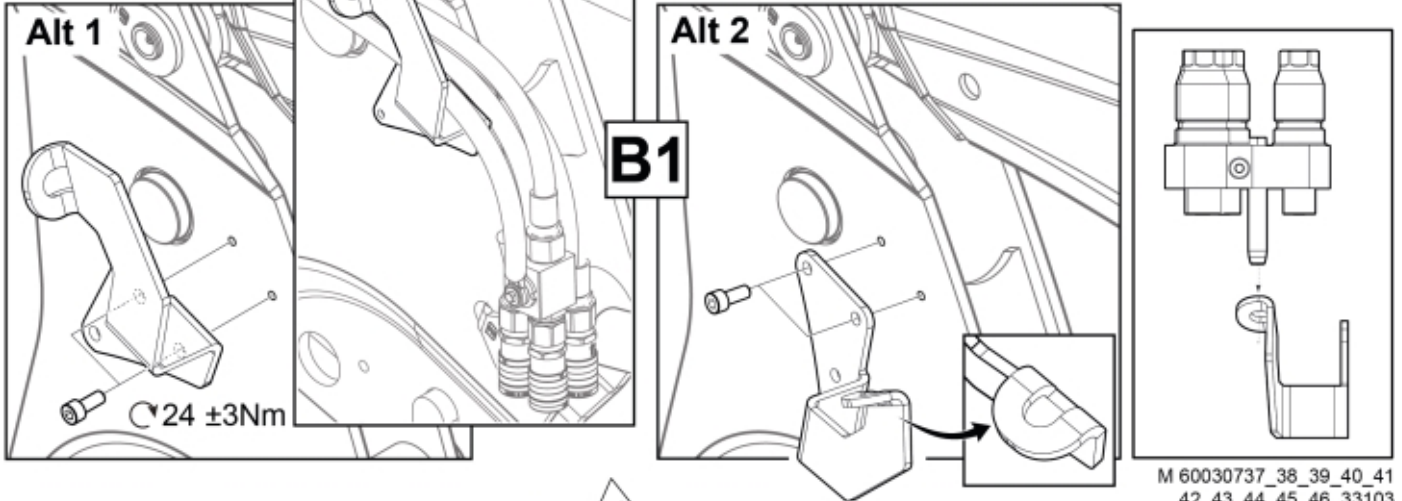

## LCS

<b>Part assemblies</b>		Live3 cpl, FF		
<b>Specification</b>		Specification: DL		
<b>PartNo</b>	<b>Pos</b>	<b>Qty</b>	<b>Name</b>	<b>Specifications</b>
60030745		1 PCS	Live3 cpl, FF	DL
60008811	1	1 PCS	Live3, FF	
5034234	2	1	Parking support kit	Replaces 5034233, 5033972
60032284	3	1	Hose guide	Replaces 60015059
5050608	4	2	Screw	MC6S M10x20 Loc
5002077	6	2	Screw	M6S 10x30
5011554	7	2	Nut	Loc-King M10
60019369	8	1	Hose cover	
60018857	9	1	Bracket	
60015750	10	1 PCS	Hose	3/8" L=1330 1/2GRLMA - 3/8G90LMA
60015750	11	1 PCS	Hose	3/8" L=1330 1/2GRLMA - 3/8G90LMA
5022157	12	1	Washer, red	
5022159	13	1	Washer, blue	
5044940	14	2	Coupling	ISO-A 1/2" Male - G3/8
5044129	15	2	Dust Cover	1/2" Male
5034236	16	1 PCS	Bracket	Replaces 5033902
5004061	17	2	Screw	MC6S M8x20