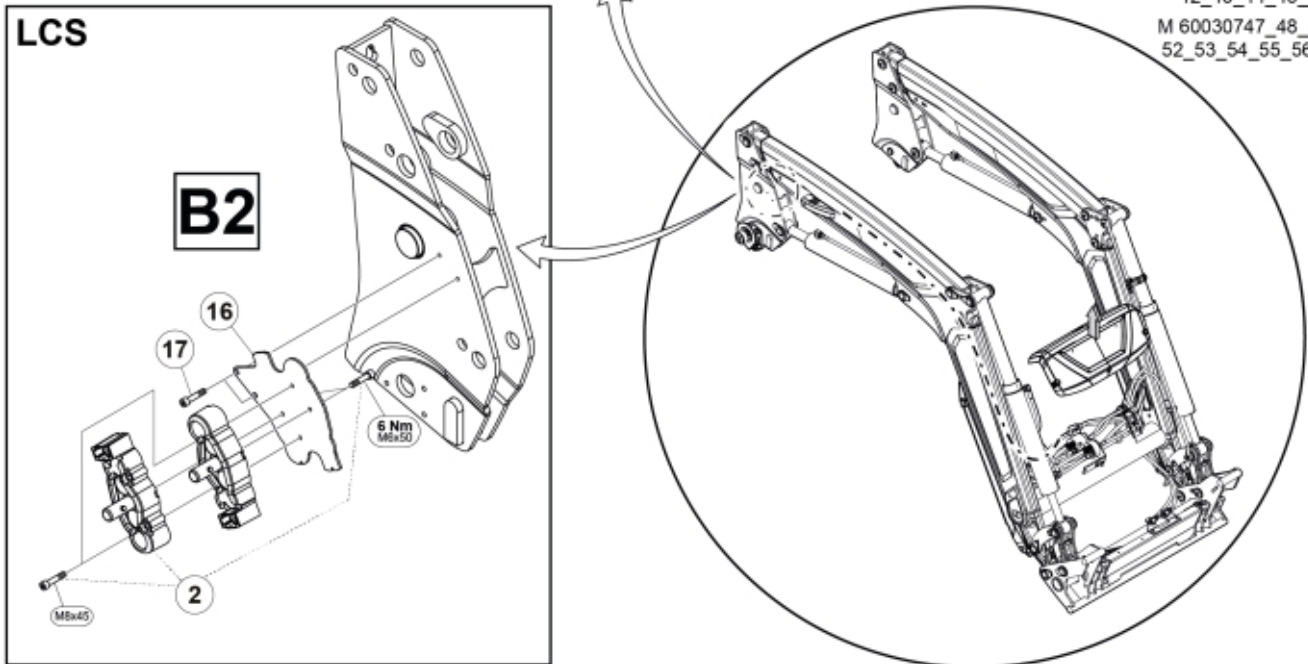

## LCS

<b>Part assemblies</b>		Live3 cpl, FF		
<b>Specification</b>		Specification: DL		
<b>PartNo</b>	<b>Pos</b>	<b>Qty</b>	<b>Name</b>	<b>Specifications</b>
60030745		1 PCS	Live3 cpl, FF	DL
60008811	1	1 PCS	Live3, FF	
5034234	2	1	Parking support kit	Replaces 5034233, 5033972
60032284	3	1	Hose guide	Replaces 60015059
5050608	4	2	Screw	MC6S M10x20 Loc
5002077	6	2	Screw	M6S 10x30
5011554	7	2	Nut	Loc-King M10
60019369	8	1	Hose cover	
60018857	9	1	Bracket	
60015750	10	1 PCS	Hose	3/8" L=1330 1/2GRLMA - 3/8G90LMA
60015750	11	1 PCS	Hose	3/8" L=1330 1/2GRLMA - 3/8G90LMA
5022157	12	1	Washer, red	
5022159	13	1	Washer, blue	
5044940	14	2	Coupling	ISO-A 1/2" Male - G3/8
5044129	15	2	Dust Cover	1/2" Male
5034236	16	1 PCS	Bracket	Replaces 5033902
5004061	17	2	Screw	MC6S M8x20