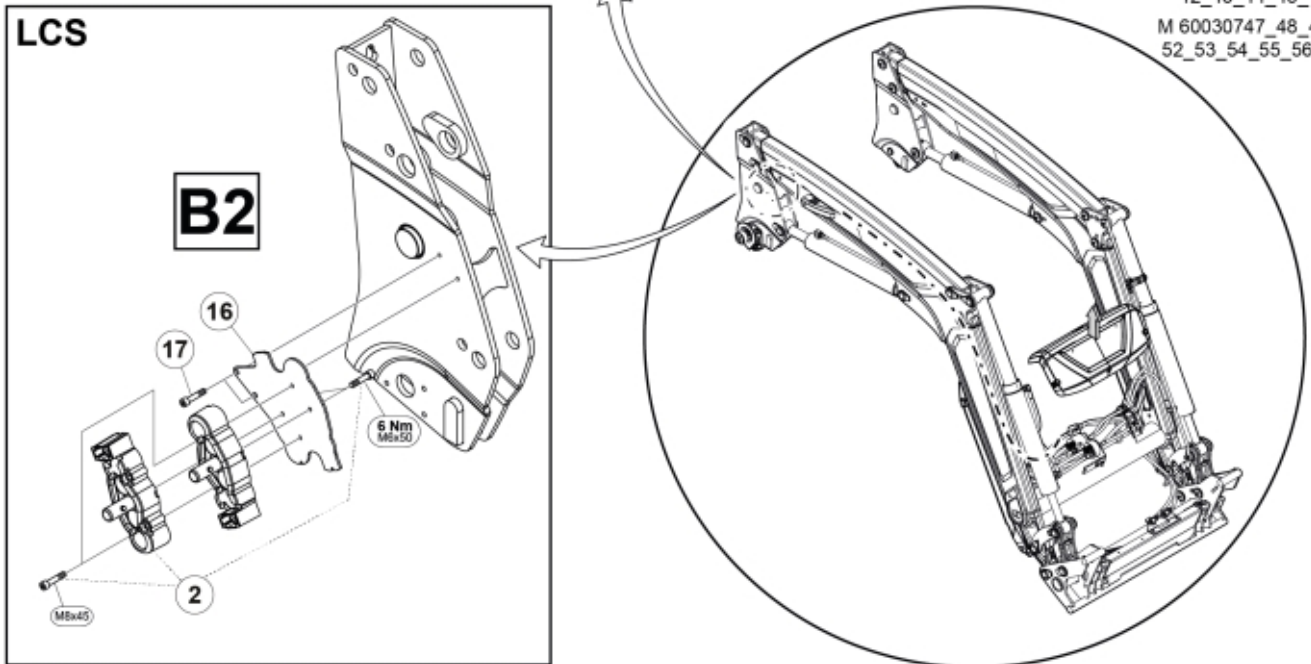

M 60030737_38_39_40_41
 42_43_44_45_46_33103
 M 60030747_48_49_50_51
 52_53_54_55_56_33122-1

QCS

Part assemblies Live3 cpl, MC2

PartNo	Pos	Qty	Name	Specifications
60030747		1 PCS	Live3 cpl, MC2	
60008579	1	1	Live3, MC2	MC2
5034234	2	1	Parking support kit	Replaces 5034233, 5033972
60032284	3	1	Hose guide	Replaces 60015059
5050608	4	2	Screw	MC6S M10x20 Loc
5002077	6	2	Screw	M6S 10x30
5011554	7	2	Nut	Loc-King M10
60019369	8	1	Hose cover	
60018857	9	1	Bracket	
60014066	10	1	Hose	3/8" L=1260 1/2GRLMA - 3/8G90LMA
60014451	11	1	Hose	3/8" L=1170 1/2GRLMA - 3/8G90LMA
5022157	12	1	Washer, red	
5022159	13	1	Washer, blue	
5044940	14	2	Coupling	ISO-A 1/2" Male - G3/8
5044129	15	2	Dust Cover	1/2" Male
5034236	16	1 PCS	Bracket	Replaces 5033902
5004061	17	2	Screw	MC6S M8x20