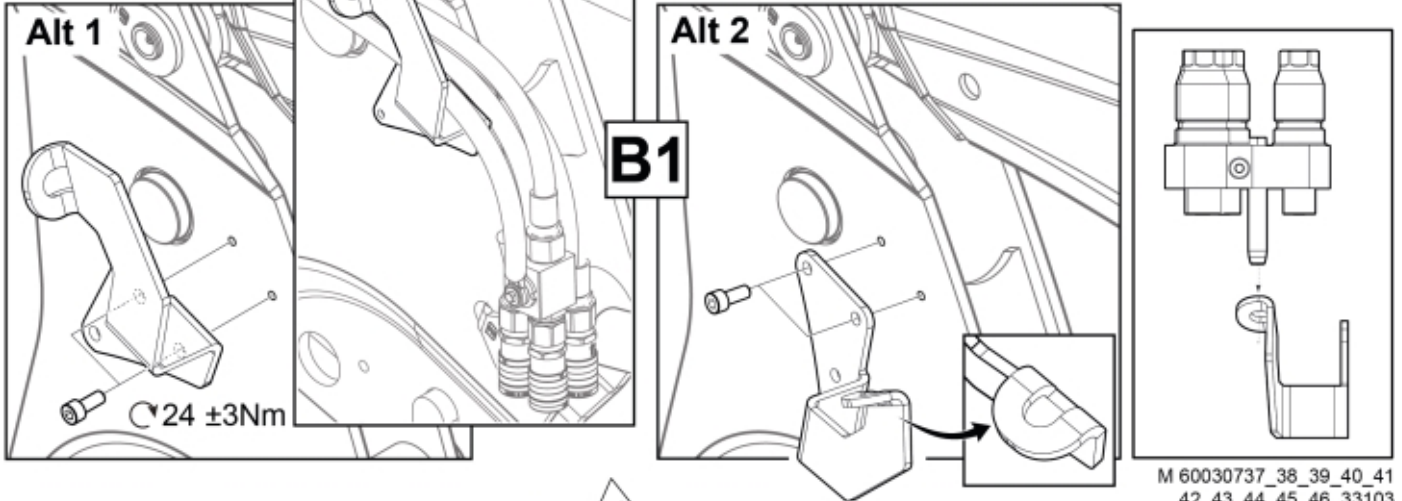

M 60030737_38_39_40_41
 42_43_44_45_46_33103
 M 60030747_48_49_50_51
 52_53_54_55_56_33122-1

QCS

Part assemblies Live3 cpl, MC2

PartNo	Pos	Qty	Name	Specifications
60030747		1 PCS	Live3 cpl, MC2	
60008579	1	1	Live3, MC2	MC2
5034234	2	1	Parking support kit	Replaces 5034233, 5033972
60032284	3	1	Hose guide	Replaces 60015059
5050608	4	2	Screw	MC6S M10x20 Loc
5002077	6	2	Screw	M6S 10x30
5011554	7	2	Nut	Loc-King M10
60019369	8	1	Hose cover	
60018857	9	1	Bracket	
60014066	10	1	Hose	3/8" L=1260 1/2GRLMA - 3/8G90LMA
60014451	11	1	Hose	3/8" L=1170 1/2GRLMA - 3/8G90LMA
5022157	12	1	Washer, red	
5022159	13	1	Washer, blue	
5044940	14	2	Coupling	ISO-A 1/2" Male - G3/8
5044129	15	2	Dust Cover	1/2" Male
5034236	16	1 PCS	Bracket	Replaces 5033902
5004061	17	2	Screw	MC6S M8x20