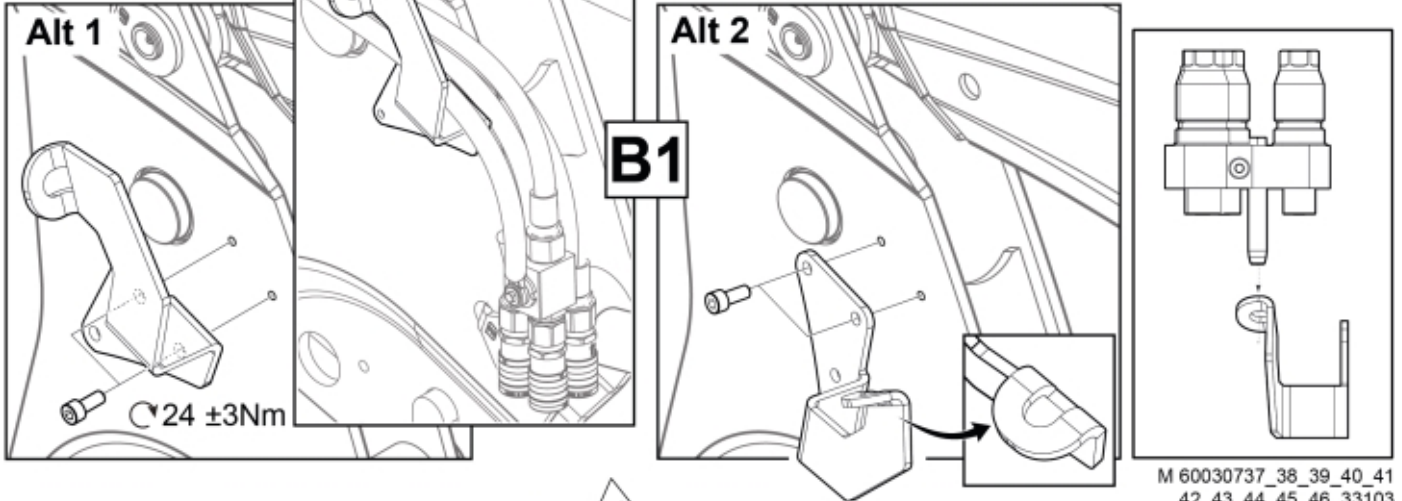

M 60030737_38_39_40_41
 42_43_44_45_46_33103
 M 60030747_48_49_50_51
 52_53_54_55_56_33122-1

QCS

Part assemblies Live3 cpl, MC2

PartNo	Pos	Qty	Name	Specifications
60030748		1 PCS	Live3 cpl, MC2	
60008564	1	1 PCS	Live3	MC2
5034234	2	1	Parking support kit	Replaces 5034233, 5033972
60032284	3	1	Hose guide	Replaces 60015059
5050608	4	2	Screw	MC6S M10x20 Loc
5002077	6	2	Screw	M6S 10x30
5011554	7	2	Nut	Loc-King M10
60019369	8	1	Hose cover	
60018857	9	1	Bracket	
60014066	10	1	Hose	3/8" L=1260 1/2GRLMA - 3/8G90LMA
60014451	11	1	Hose	3/8" L=1170 1/2GRLMA - 3/8G90LMA
5022157	12	1	Washer, red	
5022159	13	1	Washer, blue	
5044940	14	2	Coupling	ISO-A 1/2" Male - G3/8
5044129	15	2	Dust Cover	1/2" Male
5034236	16	1 PCS	Bracket	Replaces 5033902
5004061	17	2	Screw	MC6S M8x20