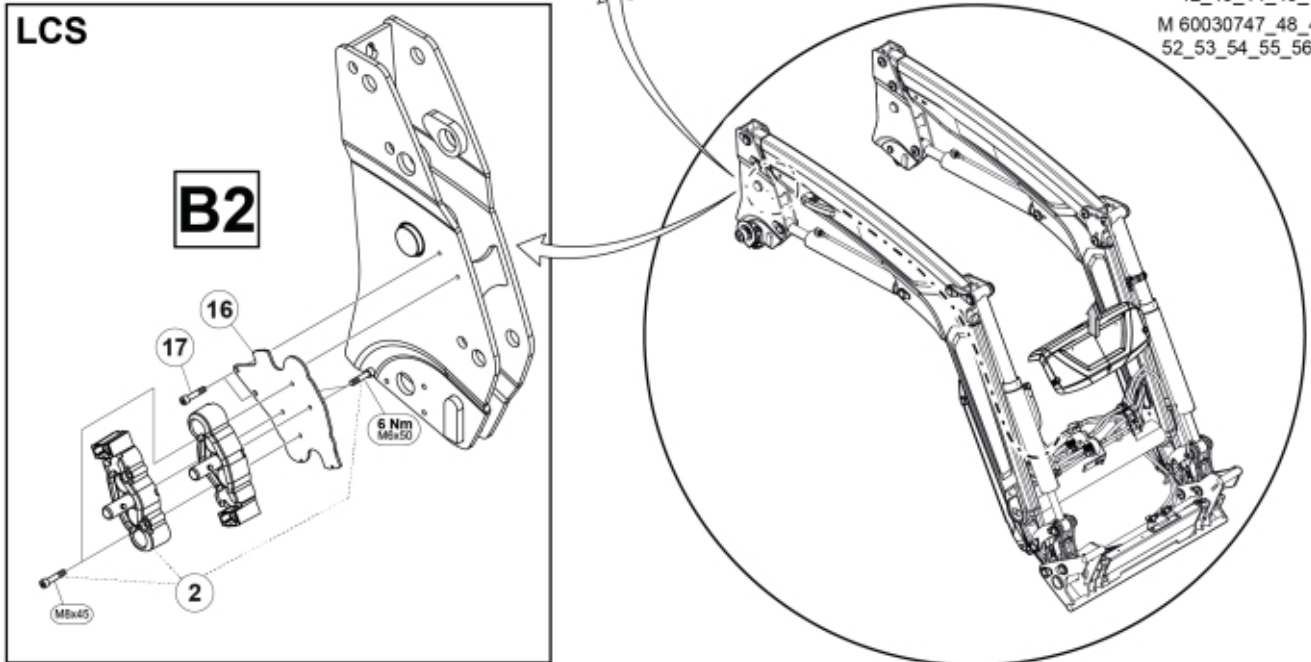

M 60030737_38_39_40_41
 42_43_44_45_46_33103
 M 60030747_48_49_50_51
 52_53_54_55_56_33122-1

QCS

Part assemblies Live3 cpl, MC2

PartNo	Pos	Qty	Name	Specifications
60030748		1 PCS	Live3 cpl, MC2	
60008564	1	1 PCS	Live3	MC2
5034234	2	1	Parking support kit	Replaces 5034233, 5033972
60032284	3	1	Hose guide	Replaces 60015059
5050608	4	2	Screw	MC6S M10x20 Loc
5002077	6	2	Screw	M6S 10x30
5011554	7	2	Nut	Loc-King M10
60019369	8	1	Hose cover	
60018857	9	1	Bracket	
60014066	10	1	Hose	3/8" L=1260 1/2GRLMA - 3/8G90LMA
60014451	11	1	Hose	3/8" L=1170 1/2GRLMA - 3/8G90LMA
5022157	12	1	Washer, red	
5022159	13	1	Washer, blue	
5044940	14	2	Coupling	ISO-A 1/2" Male - G3/8
5044129	15	2	Dust Cover	1/2" Male
5034236	16	1 PCS	Bracket	Replaces 5033902
5004061	17	2	Screw	MC6S M8x20