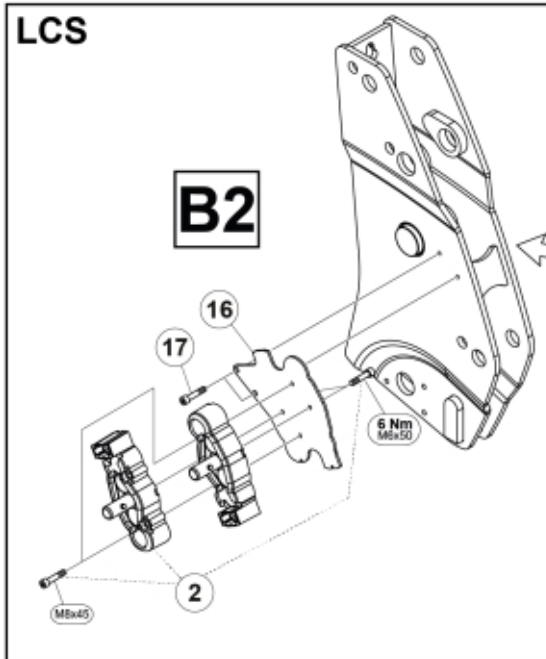

M 60030737_38_39_40_41
 42_43_44_45_46_33103
 M 60030747_48_49_50_51
 52_53_54_55_56_33122-1

QCS

Part assemblies Live3 cpl, MC2

PartNo	Pos	Qty	Name	Specifications
60030749		1 PCS	Live3 cpl, MC2	
60008561	1	1	Live3, MC2	
5034234	2	1	Parking support kit	Replaces 5034233, 5033972
60032284	3	1	Hose guide	Replaces 60015059
5050608	4	2	Screw	MC6S M10x20 Loc
5002077	6	2	Screw	M6S 10x30
5011554	7	2	Nut	Loc-King M10
60019369	8	1	Hose cover	
60018857	9	1	Bracket	
60014066	10	1	Hose	3/8" L=1260 1/2GRLMA - 3/8G90LMA
60014451	11	1	Hose	3/8" L=1170 1/2GRLMA - 3/8G90LMA
5022157	12	1	Washer, red	
5022159	13	1	Washer, blue	
5044940	14	2	Coupling	ISO-A 1/2" Male - G3/8
5044129	15	2	Dust Cover	1/2" Male
5034236	16	1 PCS	Bracket	Replaces 5033902
5004061	17	2	Screw	MC6S M8x20