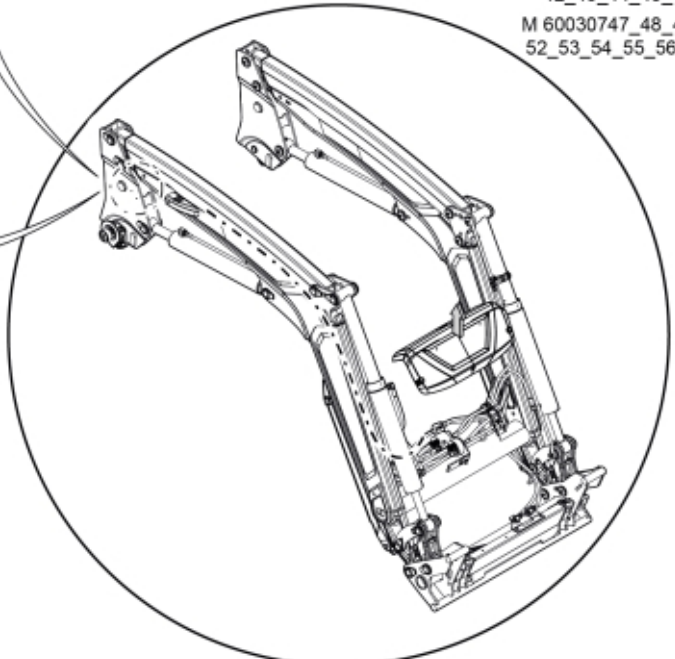

M 60030737_38_39_40_41
 42_43_44_45_46_33103
 M 60030747_48_49_50_51
 52_53_54_55_56_33122-1

QCS

Part assemblies Live3 cpl, MC2

PartNo	Pos	Qty	Name	Specifications
60030749		1 PCS	Live3 cpl, MC2	
60008561	1	1	Live3, MC2	
5034234	2	1	Parking support kit	Replaces 5034233, 5033972
60032284	3	1	Hose guide	Replaces 60015059
5050608	4	2	Screw	MC6S M10x20 Loc
5002077	6	2	Screw	M6S 10x30
5011554	7	2	Nut	Loc-King M10
60019369	8	1	Hose cover	
60018857	9	1	Bracket	
60014066	10	1	Hose	3/8" L=1260 1/2GRLMA - 3/8G90LMA
60014451	11	1	Hose	3/8" L=1170 1/2GRLMA - 3/8G90LMA
5022157	12	1	Washer, red	
5022159	13	1	Washer, blue	
5044940	14	2	Coupling	ISO-A 1/2" Male - G3/8
5044129	15	2	Dust Cover	1/2" Male
5034236	16	1 PCS	Bracket	Replaces 5033902
5004061	17	2	Screw	MC6S M8x20