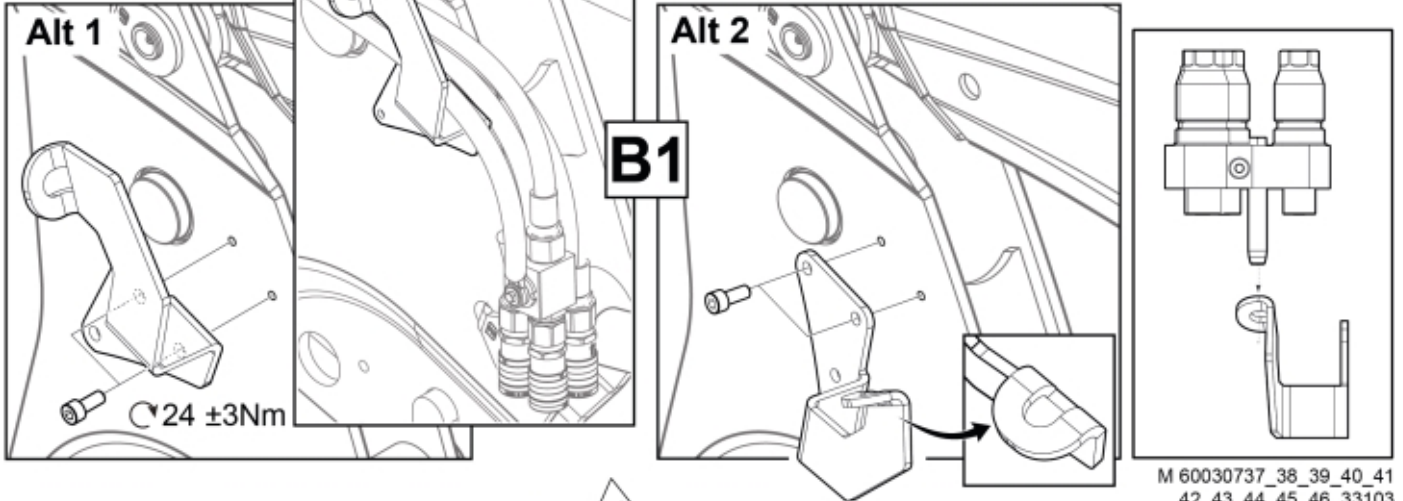

M 60030737_38_39_40_41
 42_43_44_45_46_33103
 M 60030747_48_49_50_51
 52_53_54_55_56_33122-1

QCS

Part assemblies Live3 cpl, MC2

PartNo	Pos	Qty	Name	Specifications
60030749		1 PCS	Live3 cpl, MC2	
60008561	1	1	Live3, MC2	
5034234	2	1	Parking support kit	Replaces 5034233, 5033972
60032284	3	1	Hose guide	Replaces 60015059
5050608	4	2	Screw	MC6S M10x20 Loc
5002077	6	2	Screw	M6S 10x30
5011554	7	2	Nut	Loc-King M10
60019369	8	1	Hose cover	
60018857	9	1	Bracket	
60014066	10	1	Hose	3/8" L=1260 1/2GRLMA - 3/8G90LMA
60014451	11	1	Hose	3/8" L=1170 1/2GRLMA - 3/8G90LMA
5022157	12	1	Washer, red	
5022159	13	1	Washer, blue	
5044940	14	2	Coupling	ISO-A 1/2" Male - G3/8
5044129	15	2	Dust Cover	1/2" Male
5034236	16	1 PCS	Bracket	Replaces 5033902
5004061	17	2	Screw	MC6S M8x20