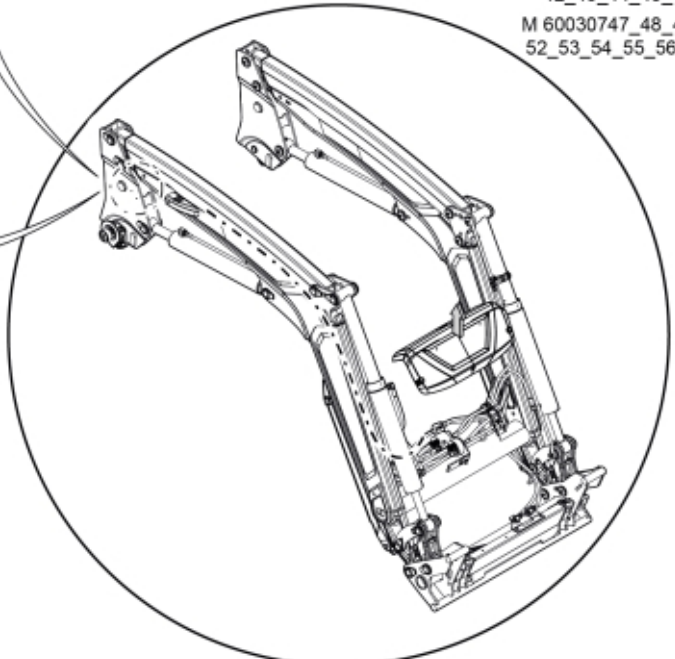

M 60030737_38_39_40_41
 42_43_44_45_46_33103
 M 60030747_48_49_50_51
 52_53_54_55_56_33122-1

QCS

Part assemblies Live3 cpl, MC2

PartNo	Pos	Qty	Name	Specifications
60030750		1 PCS	Live3 cpl, MC2	
60020650	1	1 PCS	Live3, MC2	
5034234	2	1	Parking support kit	Replaces 5034233, 5033972
60032284	3	1	Hose guide	Replaces 60015059
5050608	4	2	Screw	MC6S M10x20 Loc
5002077	6	2	Screw	M6S 10x30
5011554	7	2	Nut	Loc-King M10
60019369	8	1	Hose cover	
60018857	9	1	Bracket	
60014066	10	1	Hose	3/8" L=1260 1/2GRLMA - 3/8G90LMA
60014451	11	1	Hose	3/8" L=1170 1/2GRLMA - 3/8G90LMA
5022157	12	1	Washer, red	
5022159	13	1	Washer, blue	
5044940	14	2	Coupling	ISO-A 1/2" Male - G3/8
5044129	15	2	Dust Cover	1/2" Male
5034236	16	1 PCS	Bracket	Replaces 5033902
5004061	17	2	Screw	MC6S M8x20