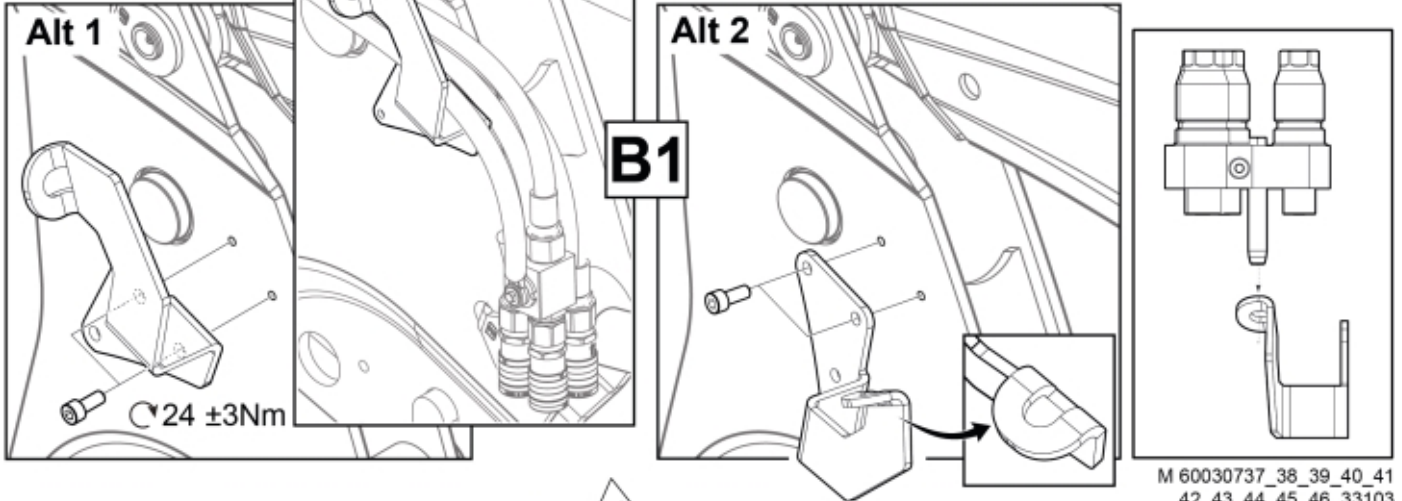

M 60030737_38_39_40_41
 42_43_44_45_46_33103
 M 60030747_48_49_50_51
 52_53_54_55_56_33122-1

QCS

Part assemblies Live3 cpl, MC2

PartNo	Pos	Qty	Name	Specifications
60030750		1 PCS	Live3 cpl, MC2	
60020650	1	1 PCS	Live3, MC2	
5034234	2	1	Parking support kit	Replaces 5034233, 5033972
60032284	3	1	Hose guide	Replaces 60015059
5050608	4	2	Screw	MC6S M10x20 Loc
5002077	6	2	Screw	M6S 10x30
5011554	7	2	Nut	Loc-King M10
60019369	8	1	Hose cover	
60018857	9	1	Bracket	
60014066	10	1	Hose	3/8" L=1260 1/2GRLMA - 3/8G90LMA
60014451	11	1	Hose	3/8" L=1170 1/2GRLMA - 3/8G90LMA
5022157	12	1	Washer, red	
5022159	13	1	Washer, blue	
5044940	14	2	Coupling	ISO-A 1/2" Male - G3/8
5044129	15	2	Dust Cover	1/2" Male
5034236	16	1 PCS	Bracket	Replaces 5033902
5004061	17	2	Screw	MC6S M8x20