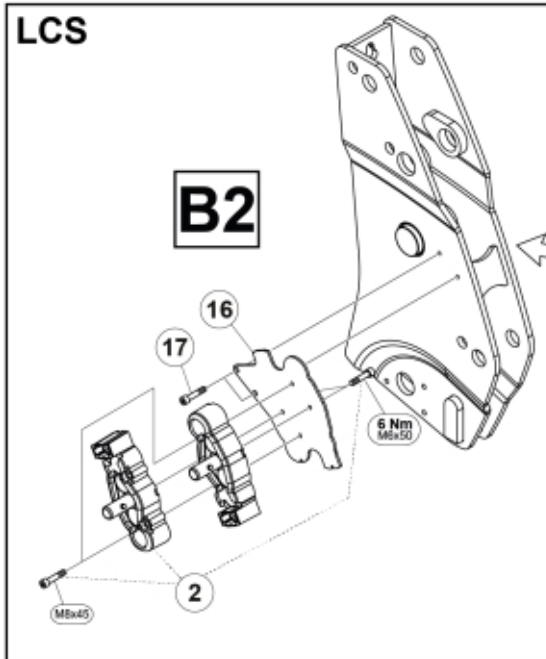

M 60030737_38_39_40_41
 42_43_44_45_46_33103
 M 60030747_48_49_50_51
 52_53_54_55_56_33122-1

QCS

Part assemblies Live3 cpl, MC2

PartNo	Pos	Qty	Name	Specifications
60030750		1 PCS	Live3 cpl, MC2	
60020650	1	1 PCS	Live3, MC2	
5034234	2	1	Parking support kit	Replaces 5034233, 5033972
60032284	3	1	Hose guide	Replaces 60015059
5050608	4	2	Screw	MC6S M10x20 Loc
5002077	6	2	Screw	M6S 10x30
5011554	7	2	Nut	Loc-King M10
60019369	8	1	Hose cover	
60018857	9	1	Bracket	
60014066	10	1	Hose	3/8" L=1260 1/2GRLMA - 3/8G90LMA
60014451	11	1	Hose	3/8" L=1170 1/2GRLMA - 3/8G90LMA
5022157	12	1	Washer, red	
5022159	13	1	Washer, blue	
5044940	14	2	Coupling	ISO-A 1/2" Male - G3/8
5044129	15	2	Dust Cover	1/2" Male
5034236	16	1 PCS	Bracket	Replaces 5033902
5004061	17	2	Screw	MC6S M8x20