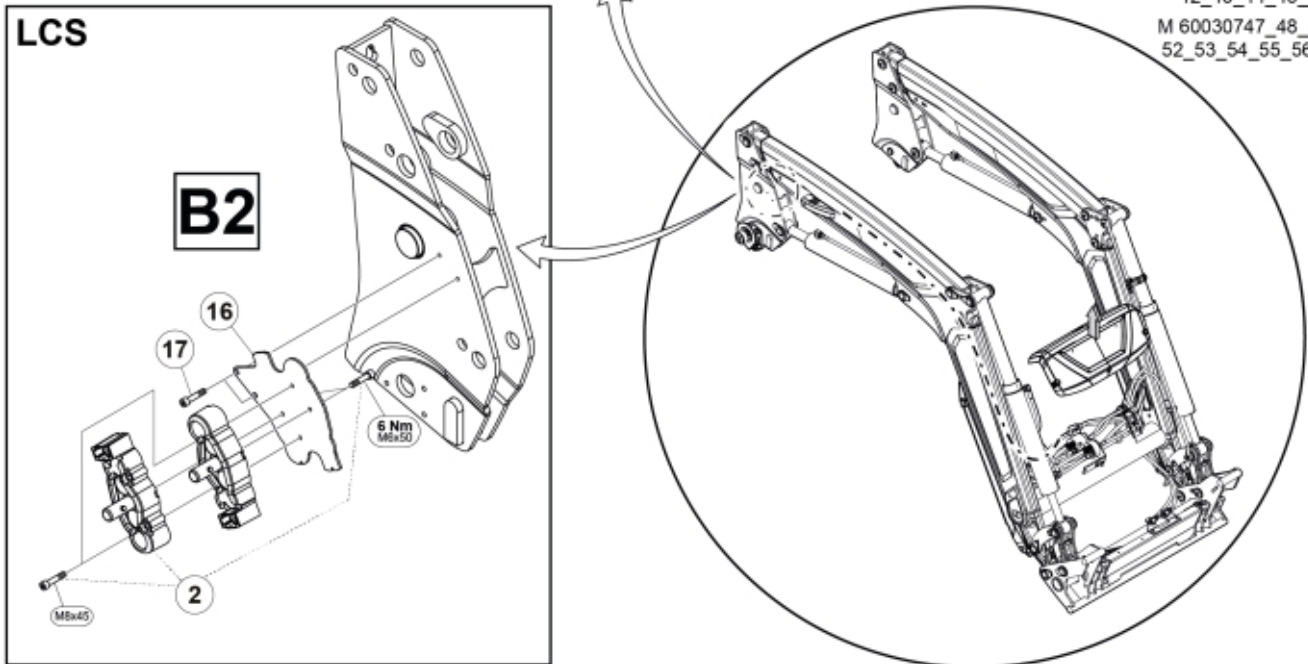

M 60030737_38_39_40_41
 42_43_44_45_46_33103
 M 60030747_48_49_50_51
 52_53_54_55_56_33122-1

QCS

LCS

Part assemblies Live3 cpl, MC2

PartNo	Pos	Qty	Name	Specifications
60030751		1 PCS	Live3 cpl, MC2	
60008569	1	1	Live3, MC2	
5034234	2	1	Parking support kit	Replaces 5034233, 5033972
60032284	3	1	Hose guide	Replaces 60015059
5050608	4	2	Screw	MC6S M10x20 Loc
5002077	6	2	Screw	M6S 10x30
5011554	7	2	Nut	Loc-King M10
60019369	8	1	Hose cover	
60018857	9	1	Bracket	
60014066	10	1	Hose	3/8" L=1260 1/2GRLMA - 3/8G90LMA
60014451	11	1	Hose	3/8" L=1170 1/2GRLMA - 3/8G90LMA
5022157	12	1	Washer, red	
5022159	13	1	Washer, blue	
5044940	14	2	Coupling	ISO-A 1/2" Male - G3/8
5044129	15	2	Dust Cover	1/2" Male
5034236	16	1 PCS	Bracket	Replaces 5033902
5004061	17	2	Screw	MC6S M8x20