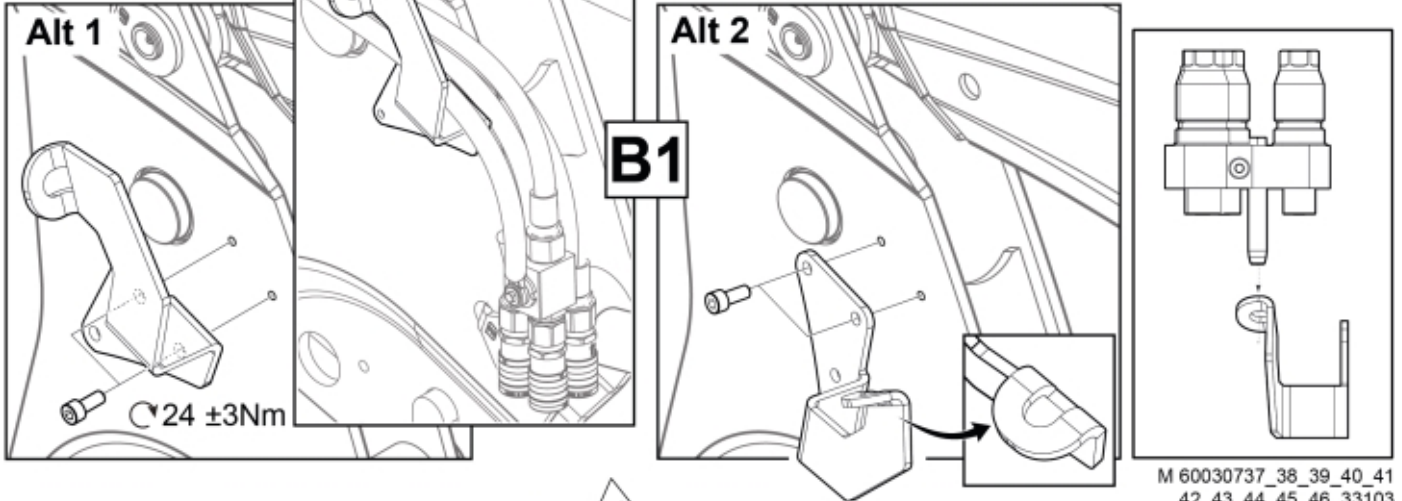

M 60030737_38_39_40_41
 42_43_44_45_46_33103
 M 60030747_48_49_50_51
 52_53_54_55_56_33122-1

QCS

LCS

Part assemblies Live3 cpl, MC2

PartNo	Pos	Qty	Name	Specifications
60030751		1 PCS	Live3 cpl, MC2	
60008569	1	1	Live3, MC2	
5034234	2	1	Parking support kit	Replaces 5034233, 5033972
60032284	3	1	Hose guide	Replaces 60015059
5050608	4	2	Screw	MC6S M10x20 Loc
5002077	6	2	Screw	M6S 10x30
5011554	7	2	Nut	Loc-King M10
60019369	8	1	Hose cover	
60018857	9	1	Bracket	
60014066	10	1	Hose	3/8" L=1260 1/2GRLMA - 3/8G90LMA
60014451	11	1	Hose	3/8" L=1170 1/2GRLMA - 3/8G90LMA
5022157	12	1	Washer, red	
5022159	13	1	Washer, blue	
5044940	14	2	Coupling	ISO-A 1/2" Male - G3/8
5044129	15	2	Dust Cover	1/2" Male
5034236	16	1 PCS	Bracket	Replaces 5033902
5004061	17	2	Screw	MC6S M8x20