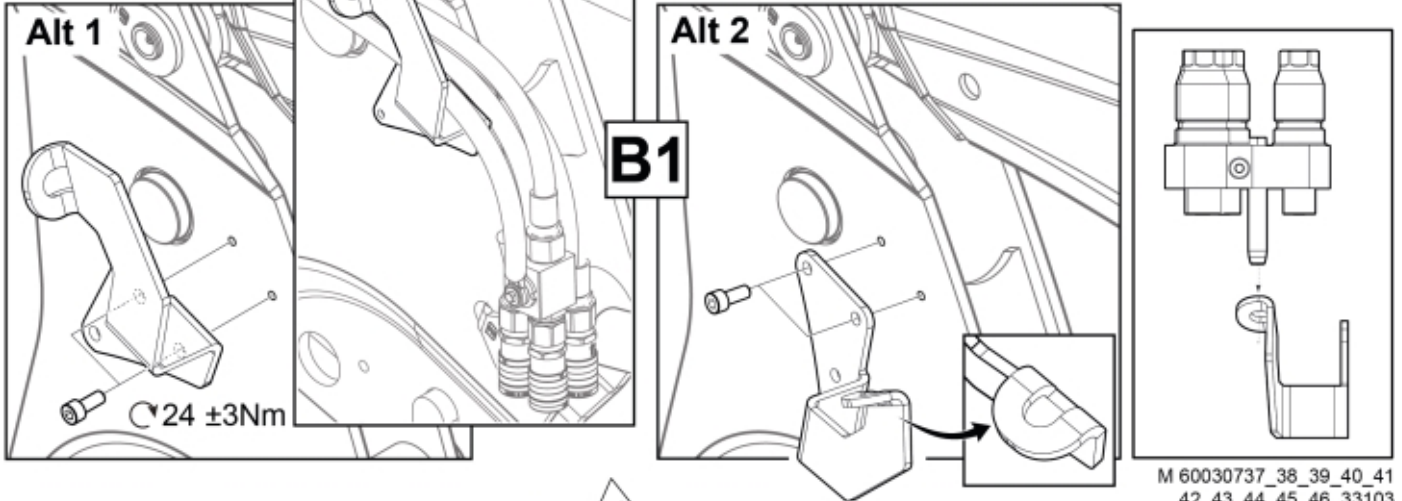

M 60030737_38_39_40_41
 42_43_44_45_46_33103
 M 60030747_48_49_50_51
 52_53_54_55_56_33122-1

QCS

| Part assemblies | | Live3 cpl, MC2 | | |
|------------------------|------------|-------------------|---------------------|----------------------------------|
| Specification | | Specification: DL | | |
| PartNo | Pos | Qty | Name | Specifications |
| 60030752 | | 1 PCS | Live3 cpl, MC2 | DL |
| 60020651 | 1 | 1 PCS | Live3, MC2 | |
| 5034234 | 2 | 1 | Parking support kit | Replaces 5034233, 5033972 |
| 60032284 | 3 | 1 | Hose guide | Replaces 60015059 |
| 5050608 | 4 | 2 | Screw | MC6S M10x20 Loc |
| 5002077 | 6 | 2 | Screw | M6S 10x30 |
| 5011554 | 7 | 2 | Nut | Loc-King M10 |
| 60019369 | 8 | 1 | Hose cover | |
| 60018857 | 9 | 1 | Bracket | |
| 60015750 | 10 | 1 PCS | Hose | 3/8" L=1330 1/2GRLMA - 3/8G90LMA |
| 60015750 | 11 | 1 PCS | Hose | 3/8" L=1330 1/2GRLMA - 3/8G90LMA |
| 5022157 | 12 | 1 | Washer, red | |
| 5022159 | 13 | 1 | Washer, blue | |
| 5044940 | 14 | 2 | Coupling | ISO-A 1/2" Male - G3/8 |
| 5044129 | 15 | 2 | Dust Cover | 1/2" Male |
| 5034236 | 16 | 1 PCS | Bracket | Replaces 5033902 |
| 5004061 | 17 | 2 | Screw | MC6S M8x20 |