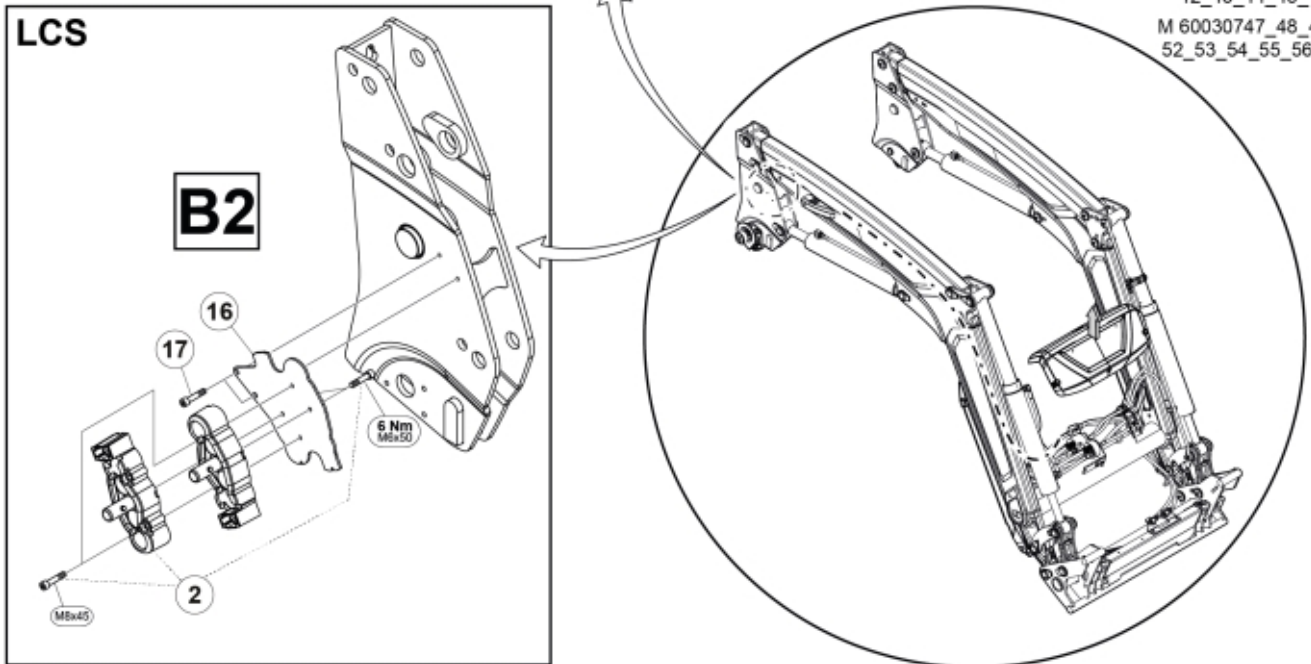

M 60030737_38_39_40_41
 42_43_44_45_46_33103
 M 60030747_48_49_50_51
 52_53_54_55_56_33122-1

QCS

| Part assemblies | | Live3 cpl, MC2 | | |
|------------------------|------------|-------------------|---------------------|----------------------------------|
| Specification | | Specification: DL | | |
| PartNo | Pos | Qty | Name | Specifications |
| 60030752 | | 1 PCS | Live3 cpl, MC2 | DL |
| 60020651 | 1 | 1 PCS | Live3, MC2 | |
| 5034234 | 2 | 1 | Parking support kit | Replaces 5034233, 5033972 |
| 60032284 | 3 | 1 | Hose guide | Replaces 60015059 |
| 5050608 | 4 | 2 | Screw | MC6S M10x20 Loc |
| 5002077 | 6 | 2 | Screw | M6S 10x30 |
| 5011554 | 7 | 2 | Nut | Loc-King M10 |
| 60019369 | 8 | 1 | Hose cover | |
| 60018857 | 9 | 1 | Bracket | |
| 60015750 | 10 | 1 PCS | Hose | 3/8" L=1330 1/2GRLMA - 3/8G90LMA |
| 60015750 | 11 | 1 PCS | Hose | 3/8" L=1330 1/2GRLMA - 3/8G90LMA |
| 5022157 | 12 | 1 | Washer, red | |
| 5022159 | 13 | 1 | Washer, blue | |
| 5044940 | 14 | 2 | Coupling | ISO-A 1/2" Male - G3/8 |
| 5044129 | 15 | 2 | Dust Cover | 1/2" Male |
| 5034236 | 16 | 1 PCS | Bracket | Replaces 5033902 |
| 5004061 | 17 | 2 | Screw | MC6S M8x20 |