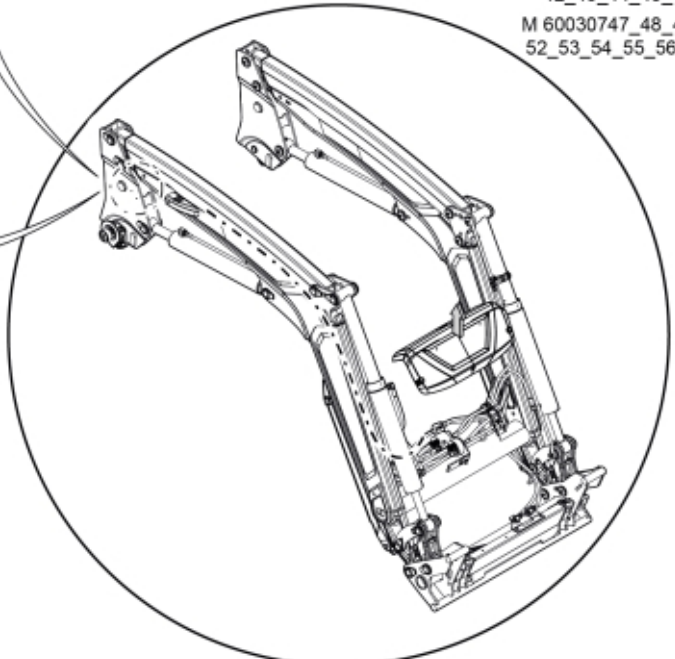

M 60030737_38_39_40_41
 42_43_44_45_46_33103
 M 60030747_48_49_50_51
 52_53_54_55_56_33122-1

QCS

Part assemblies Live3 cpl, MC2

PartNo	Pos	Qty	Name	Specifications
60030753		1 PCS	Live3 cpl, MC2	
60008548	1	1 PCS	Live3, MC2	
5034234	2	1	Parking support kit	Replaces 5034233, 5033972
60032284	3	1	Hose guide	Replaces 60015059
5050608	4	2	Screw	MC6S M10x20 Loc
5002077	6	2	Screw	M6S 10x30
5011554	7	2	Nut	Loc-King M10
60019369	8	1	Hose cover	
60018857	9	1	Bracket	
60014066	10	1	Hose	3/8" L=1260 1/2GRLMA - 3/8G90LMA
60014451	11	1	Hose	3/8" L=1170 1/2GRLMA - 3/8G90LMA
5022157	12	1	Washer, red	
5022159	13	1	Washer, blue	
5044940	14	2	Coupling	ISO-A 1/2" Male - G3/8
5044129	15	2	Dust Cover	1/2" Male
5034236	16	1 PCS	Bracket	Replaces 5033902
5004061	17	2	Screw	MC6S M8x20