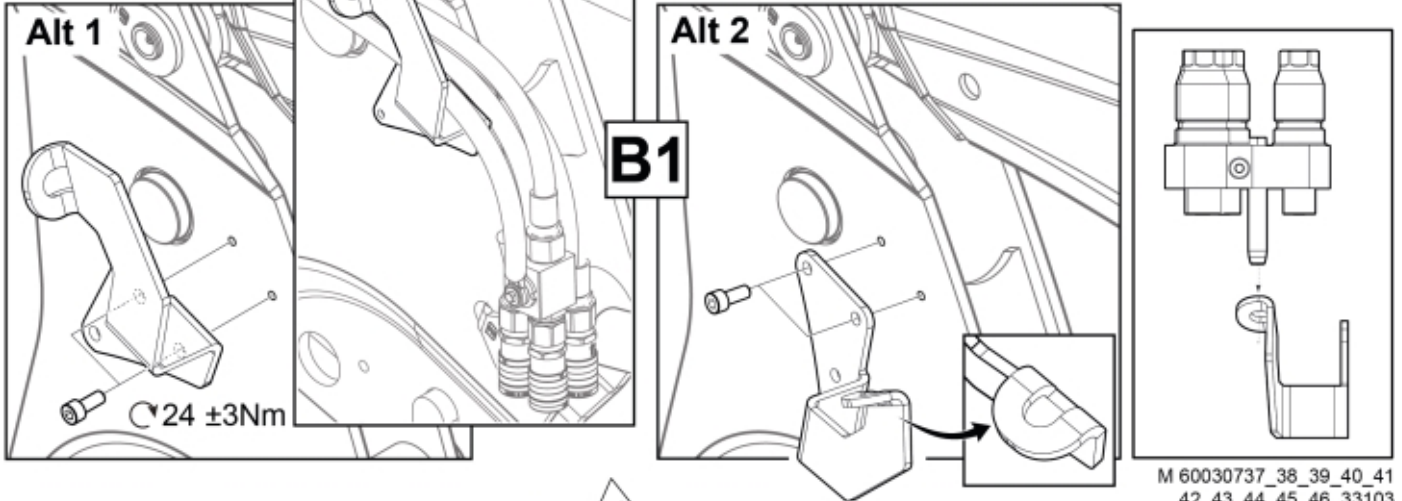

M 60030737_38_39_40_41
 42_43_44_45_46_33103
 M 60030747_48_49_50_51
 52_53_54_55_56_33122-1

QCS

Part assemblies Live3 cpl, MC2

PartNo	Pos	Qty	Name	Specifications
60030753		1 PCS	Live3 cpl, MC2	
60008548	1	1 PCS	Live3, MC2	
5034234	2	1	Parking support kit	Replaces 5034233, 5033972
60032284	3	1	Hose guide	Replaces 60015059
5050608	4	2	Screw	MC6S M10x20 Loc
5002077	6	2	Screw	M6S 10x30
5011554	7	2	Nut	Loc-King M10
60019369	8	1	Hose cover	
60018857	9	1	Bracket	
60014066	10	1	Hose	3/8" L=1260 1/2GRLMA - 3/8G90LMA
60014451	11	1	Hose	3/8" L=1170 1/2GRLMA - 3/8G90LMA
5022157	12	1	Washer, red	
5022159	13	1	Washer, blue	
5044940	14	2	Coupling	ISO-A 1/2" Male - G3/8
5044129	15	2	Dust Cover	1/2" Male
5034236	16	1 PCS	Bracket	Replaces 5033902
5004061	17	2	Screw	MC6S M8x20