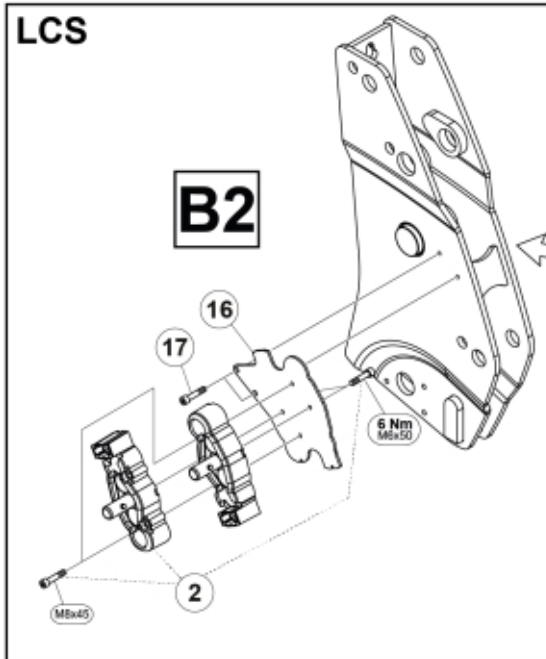

M 60030737_38_39_40_41
 42_43_44_45_46_33103
 M 60030747_48_49_50_51
 52_53_54_55_56_33122-1

QCS

Part assemblies Live3 cpl, MC2

PartNo	Pos	Qty	Name	Specifications
60030753		1 PCS	Live3 cpl, MC2	
60008548	1	1 PCS	Live3, MC2	
5034234	2	1	Parking support kit	Replaces 5034233, 5033972
60032284	3	1	Hose guide	Replaces 60015059
5050608	4	2	Screw	MC6S M10x20 Loc
5002077	6	2	Screw	M6S 10x30
5011554	7	2	Nut	Loc-King M10
60019369	8	1	Hose cover	
60018857	9	1	Bracket	
60014066	10	1	Hose	3/8" L=1260 1/2GRLMA - 3/8G90LMA
60014451	11	1	Hose	3/8" L=1170 1/2GRLMA - 3/8G90LMA
5022157	12	1	Washer, red	
5022159	13	1	Washer, blue	
5044940	14	2	Coupling	ISO-A 1/2" Male - G3/8
5044129	15	2	Dust Cover	1/2" Male
5034236	16	1 PCS	Bracket	Replaces 5033902
5004061	17	2	Screw	MC6S M8x20