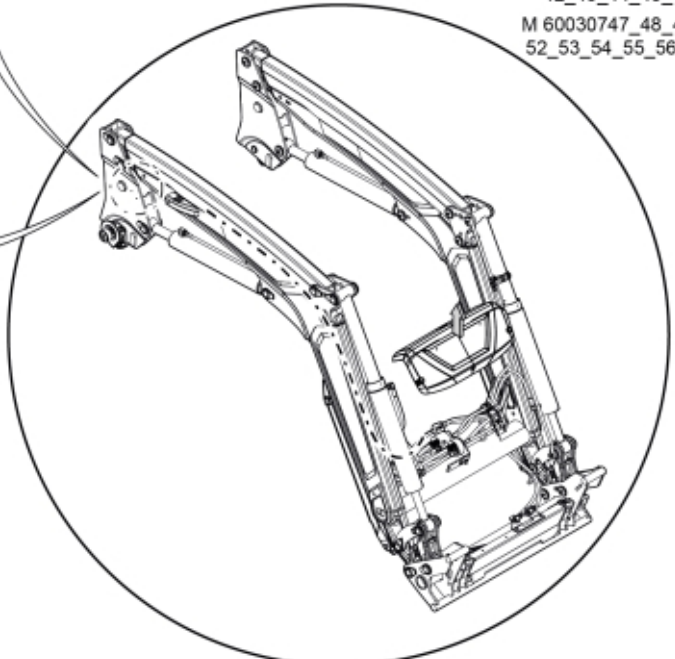

M 60030737\_38\_39\_40\_41  
 42\_43\_44\_45\_46\_33103  
 M 60030747\_48\_49\_50\_51  
 52\_53\_54\_55\_56\_33122-1

## QCS

<b>Part assemblies</b>		Live3 cpl, MC2		
<b>Specification</b>		Specification: DL		
<b>PartNo</b>	<b>Pos</b>	<b>Qty</b>	<b>Name</b>	<b>Specifications</b>
60030755		1 PCS	Live3 cpl, MC2	DL
60008576	1	1 PCS	Live3, MC2	
5034234	2	1	Parking support kit	Replaces 5034233, 5033972
60032284	3	1	Hose guide	Replaces 60015059
5050608	4	2	Screw	MC6S M10x20 Loc
5002077	6	2	Screw	M6S 10x30
5011554	7	2	Nut	Loc-King M10
60019369	8	1	Hose cover	
60018857	9	1	Bracket	
60015750	10	1 PCS	Hose	3/8" L=1330 1/2GRLMA - 3/8G90LMA
60015750	11	1 PCS	Hose	3/8" L=1330 1/2GRLMA - 3/8G90LMA
5022157	12	1	Washer, red	
5022159	13	1	Washer, blue	
5044940	14	2	Coupling	ISO-A 1/2" Male - G3/8
5044129	15	2	Dust Cover	1/2" Male
5034236	16	1 PCS	Bracket	Replaces 5033902
5004061	17	2	Screw	MC6S M8x20