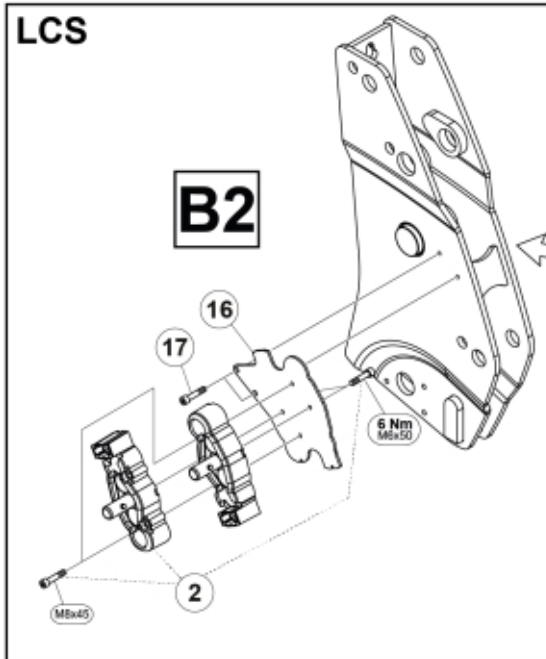

M 60030737\_38\_39\_40\_41  
 42\_43\_44\_45\_46\_33103  
 M 60030747\_48\_49\_50\_51  
 52\_53\_54\_55\_56\_33122-1

## QCS

<b>Part assemblies</b>		Live3 cpl, MC2		
<b>Specification</b>		Specification: DL		
<b>PartNo</b>	<b>Pos</b>	<b>Qty</b>	<b>Name</b>	<b>Specifications</b>
60030755		1 PCS	Live3 cpl, MC2	DL
60008576	1	1 PCS	Live3, MC2	
5034234	2	1	Parking support kit	Replaces 5034233, 5033972
60032284	3	1	Hose guide	Replaces 60015059
5050608	4	2	Screw	MC6S M10x20 Loc
5002077	6	2	Screw	M6S 10x30
5011554	7	2	Nut	Loc-King M10
60019369	8	1	Hose cover	
60018857	9	1	Bracket	
60015750	10	1 PCS	Hose	3/8" L=1330 1/2GRLMA - 3/8G90LMA
60015750	11	1 PCS	Hose	3/8" L=1330 1/2GRLMA - 3/8G90LMA
5022157	12	1	Washer, red	
5022159	13	1	Washer, blue	
5044940	14	2	Coupling	ISO-A 1/2" Male - G3/8
5044129	15	2	Dust Cover	1/2" Male
5034236	16	1 PCS	Bracket	Replaces 5033902
5004061	17	2	Screw	MC6S M8x20