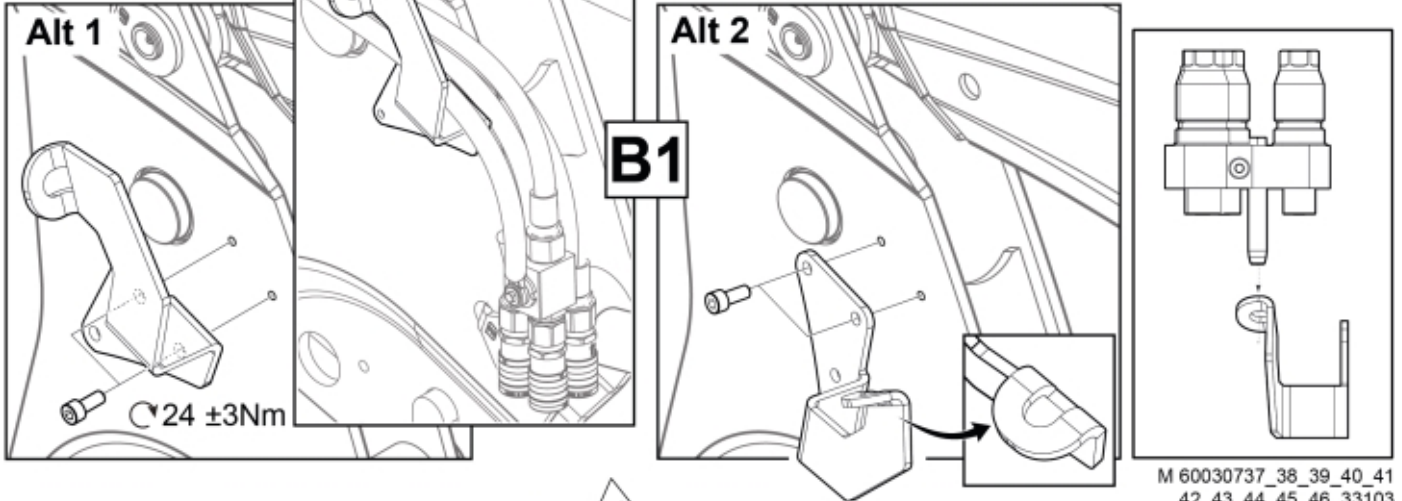

## QCS

<b>Part assemblies</b>		Live3 cpl, MC2		
<b>Specification</b>		Specification: DL		
<b>PartNo</b>	<b>Pos</b>	<b>Qty</b>	<b>Name</b>	<b>Specifications</b>
60030755		1 PCS	Live3 cpl, MC2	DL
60008576	1	1 PCS	Live3, MC2	
5034234	2	1	Parking support kit	Replaces 5034233, 5033972
60032284	3	1	Hose guide	Replaces 60015059
5050608	4	2	Screw	MC6S M10x20 Loc
5002077	6	2	Screw	M6S 10x30
5011554	7	2	Nut	Loc-King M10
60019369	8	1	Hose cover	
60018857	9	1	Bracket	
60015750	10	1 PCS	Hose	3/8" L=1330 1/2GRLMA - 3/8G90LMA
60015750	11	1 PCS	Hose	3/8" L=1330 1/2GRLMA - 3/8G90LMA
5022157	12	1	Washer, red	
5022159	13	1	Washer, blue	
5044940	14	2	Coupling	ISO-A 1/2" Male - G3/8
5044129	15	2	Dust Cover	1/2" Male
5034236	16	1 PCS	Bracket	Replaces 5033902
5004061	17	2	Screw	MC6S M8x20