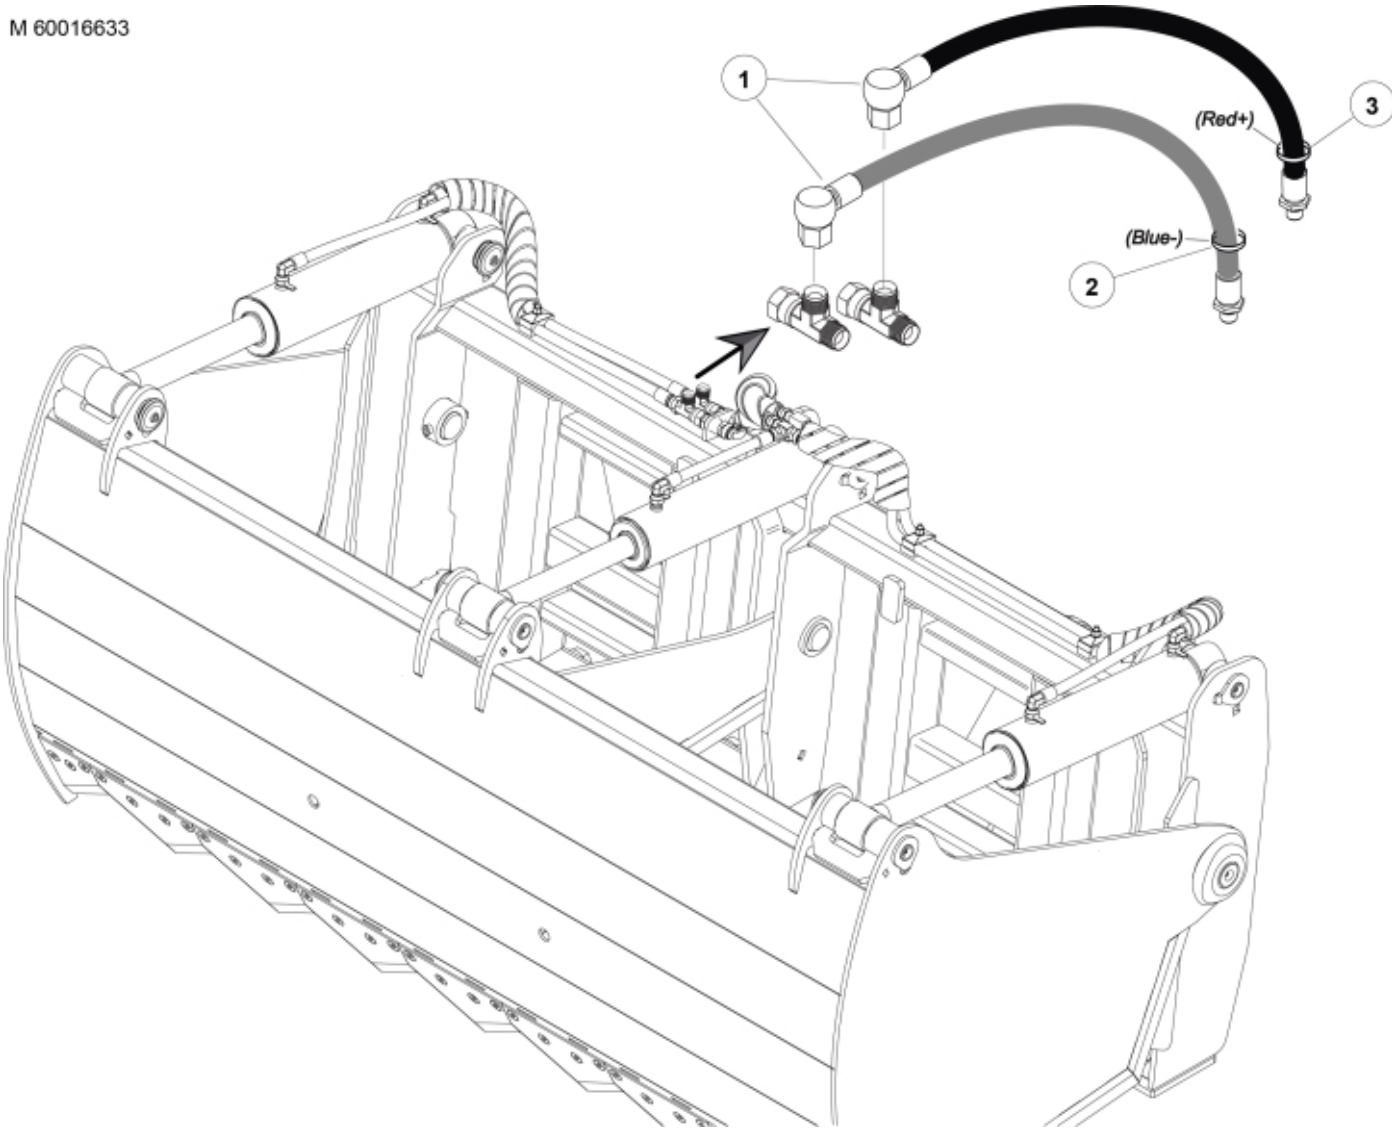

M 60016633

Part assemblies Hose kit MX
Specification Specification: 1/2" MX

PartNo	Pos	Qty	Name	Specifications
60016633		1 PCS	Hose kit MX	1/2" MX
60016639	1	2 PCS	• Hose	1/2" L=750 1/2"G90LMC - M22x1,5MLRLM
5022179	2	1	• Cable tie	Blue
5022177	3	1	• Cable tie	Red