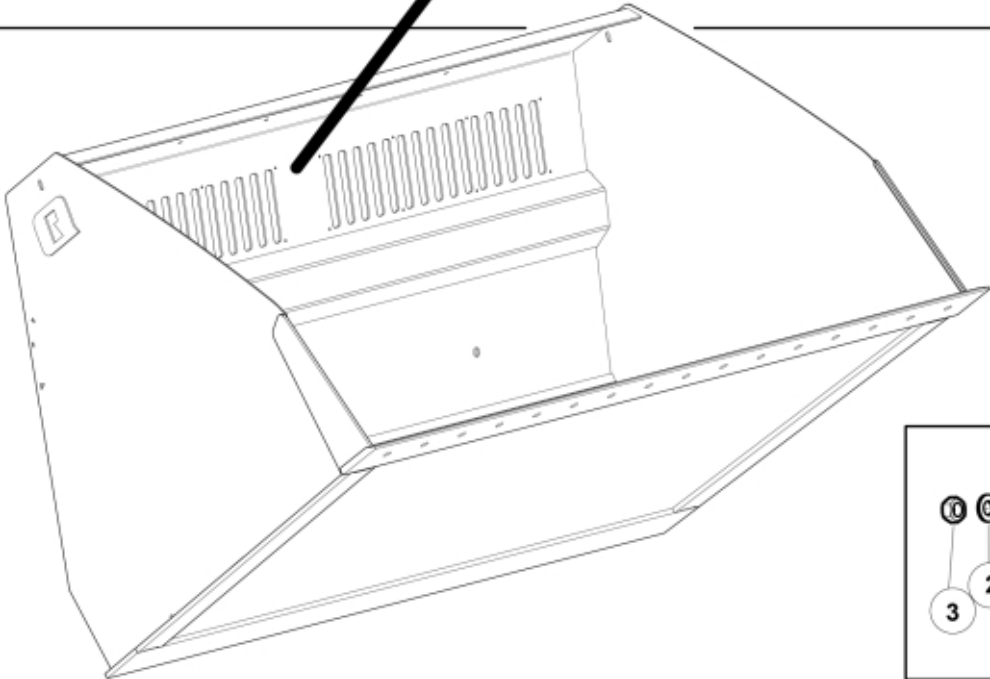

M 60031115
M 60031116

Description	240-260
Part assemblies	Cover kit
Specification	Specification: 240,260

PartNo	Pos	Qty	Name	Specifications
60031115		1 PCS	Cover kit	240,260
5051214	1	16 PCS	Screw	M6S M5x16
5013112	2	16	Washer	5,3x10x1,5
5011051	3	16	Nut	M6M 5
60031109	4	2 PCS	Cover plate	