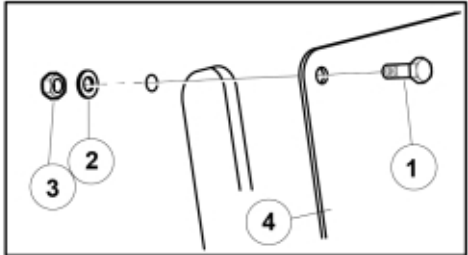

M 60031115
M 60031116

Description	240-260
Part assemblies	Cover kit
Specification	Specification: 240,260

PartNo	Pos	Qty	Name	Specifications
60031115		1 PCS	Cover kit	240,260
5051214	1	16 PCS	Screw	M6S M5x16
5013112	2	16	Washer	5,3x10x1,5
5011051	3	16	Nut	M6M 5
60031109	4	2 PCS	Cover plate	