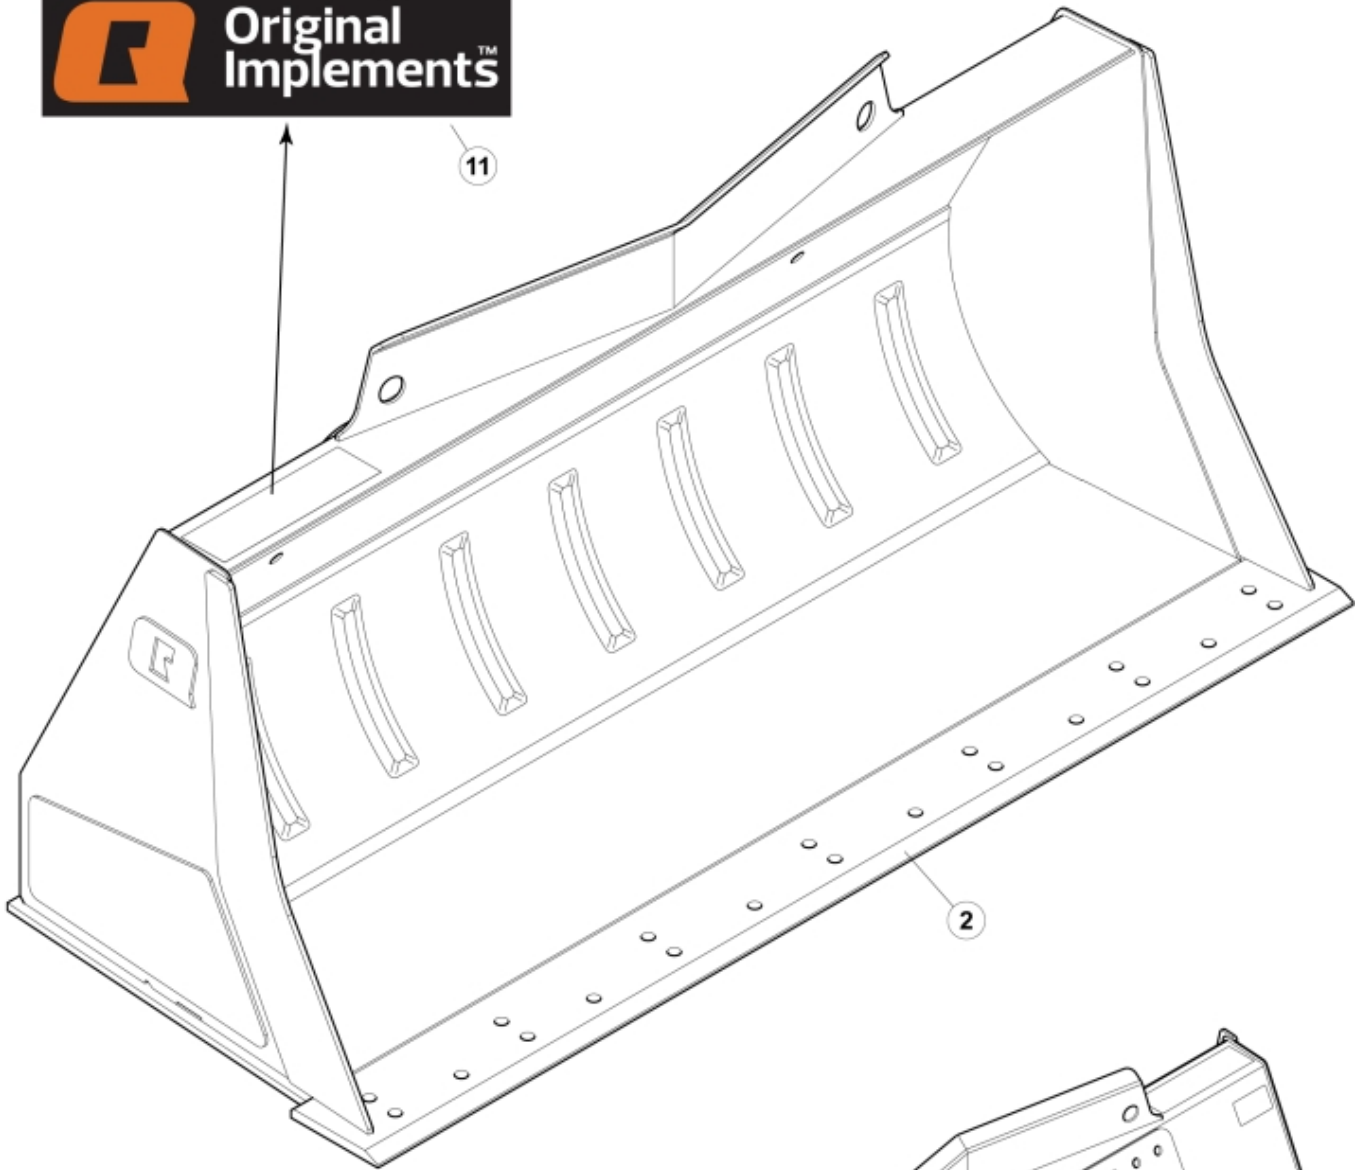

R11255301

---

**Part assemblies** HDXL Bucket 220  
**Specification** Year From: 01/09/2018 00:00:00  
Year To: 29/02/2020 00:00:00

---

| <b>PartNo</b> | <b>Pos</b> | <b>Qty</b> | <b>Name</b>     | <b>Specifications</b>                    |
|---------------|------------|------------|-----------------|--|
| 11255301      |            | 1          | HDXL Bucket 220 | 01/09/2018 00:00:00, 29/02/2020 00:00:00 |
| 60029163      | 2          | 1          | Cutting edge    |  |
| 1123673       | 9          | 1          | Warning decal   |  |
| 1123674       | 10         | 1          | Warning decal   | "Read manual"                            |
| 60001650      | 11         | 1 PCS      | Decal           | Original Implements 361,7x100            |
| 5022119       |            | 2          | Plug            |  |