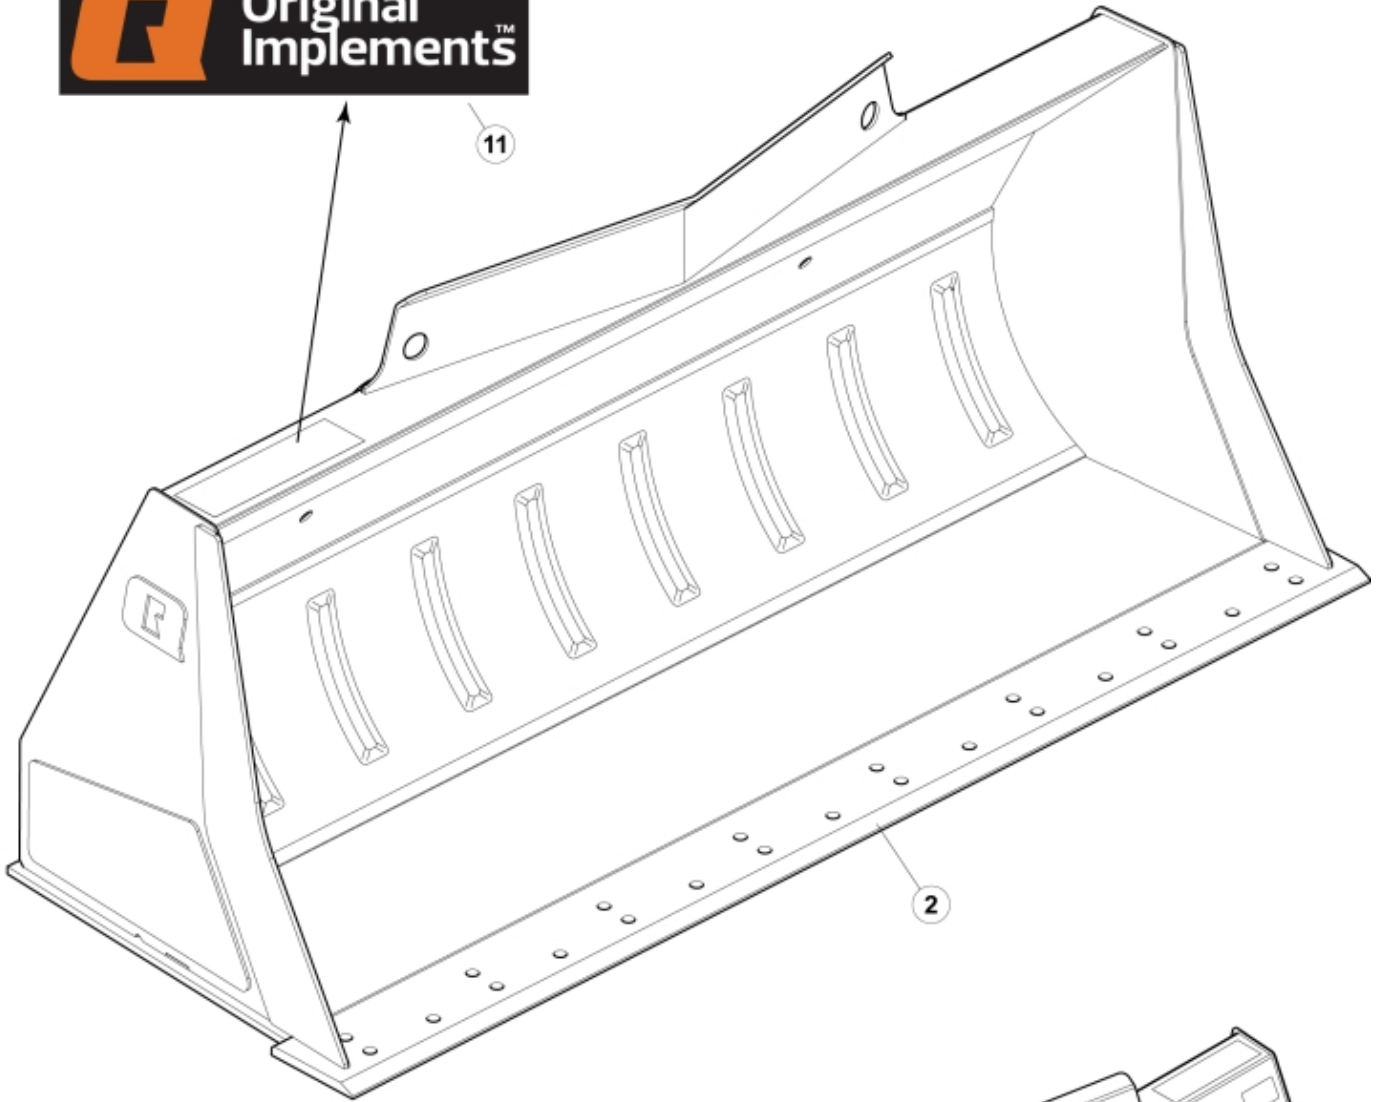

R11255302

Part assemblies HDXL Bucket 240
Specification Year From: 01/09/2018 00:00:00
Year To: 29/02/2020 00:00:00

PartNo	Pos	Qty	Name	Specifications
11255302		1	HDXL Bucket 240	01/09/2018 00:00:00, 29/02/2020 00:00:00
60029119	2	1	Cutting edge	
1123673	9	1	Warning decal	
1123674	10	1	Warning decal	"Read manual"
60001650	11	1 PCS	Decal	Original Implements 361,7x100
5022119		2	Plug	