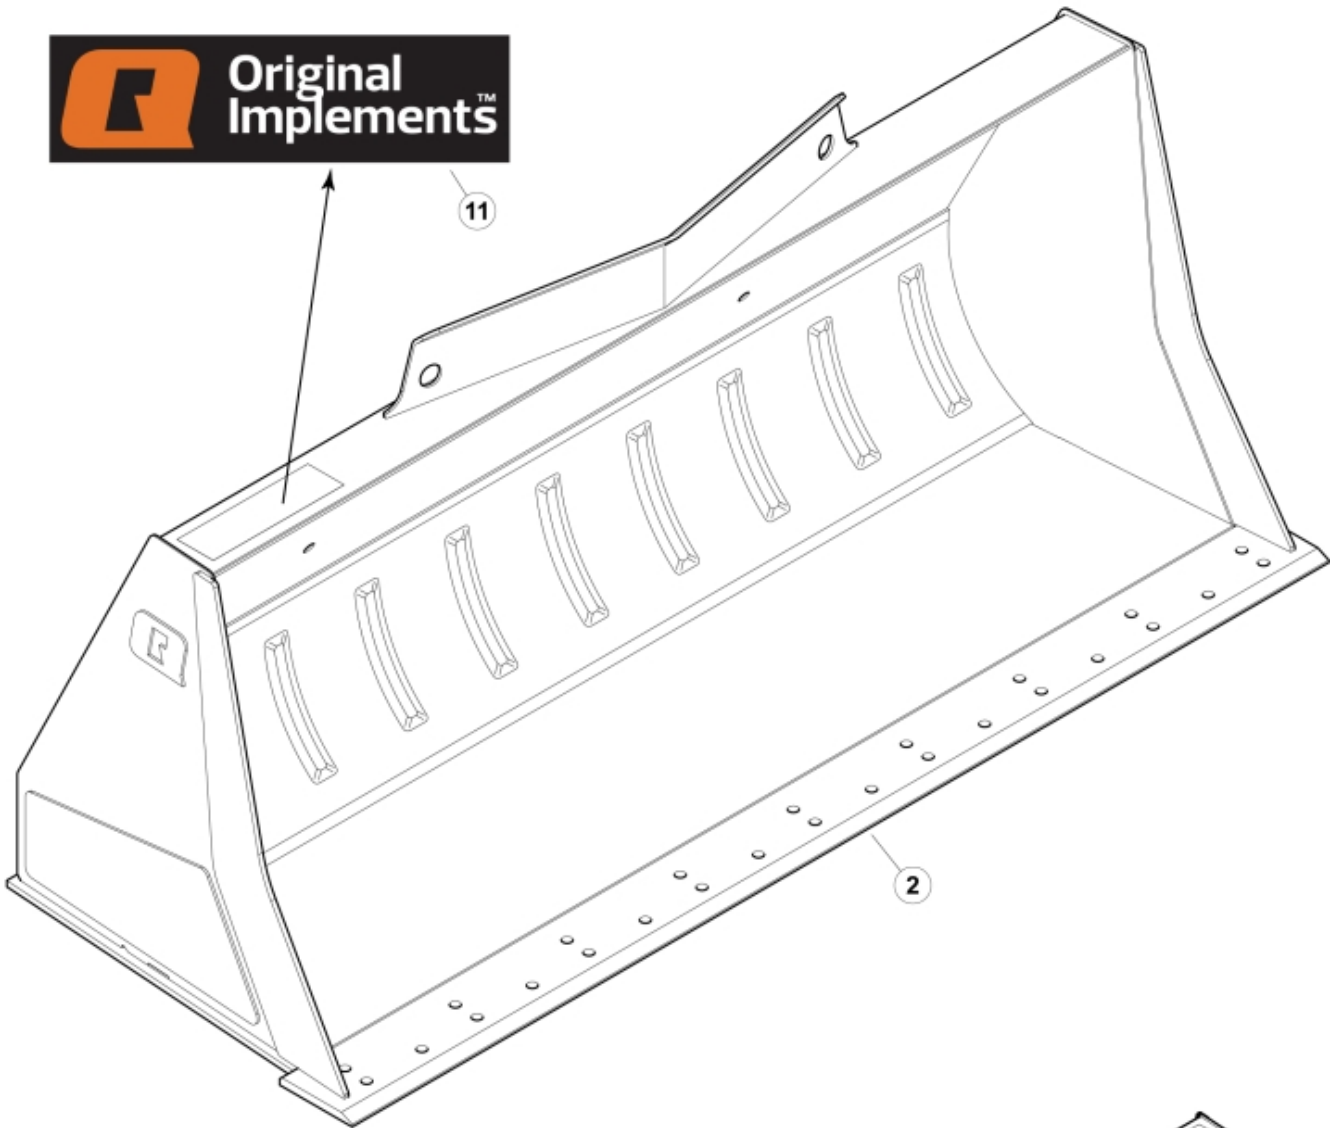

R11255303

---

**Part assemblies** HDXL Bucket 260  
**Specification** Year From: 01/09/2018 00:00:00  
Year To: 29/02/2020 00:00:00

---

| <b>PartNo</b> | <b>Pos</b> | <b>Qty</b> | <b>Name</b>     | <b>Specifications</b>                    |
|---------------|------------|------------|-----------------|--|
| 11255303      |            | 1          | HDXL Bucket 260 | 01/09/2018 00:00:00, 29/02/2020 00:00:00 |
| 60027652      | 2          | 1          | Cutting edge    |  |
| 1123673       | 9          | 1          | Warning decal   |  |
| 1123674       | 10         | 1          | Warning decal   | "Read manual"                            |
| 60001650      | 11         | 1 PCS      | Decal           | Original Implements 361,7x100            |
| 5022119       |            | 2          | Plug            |  |