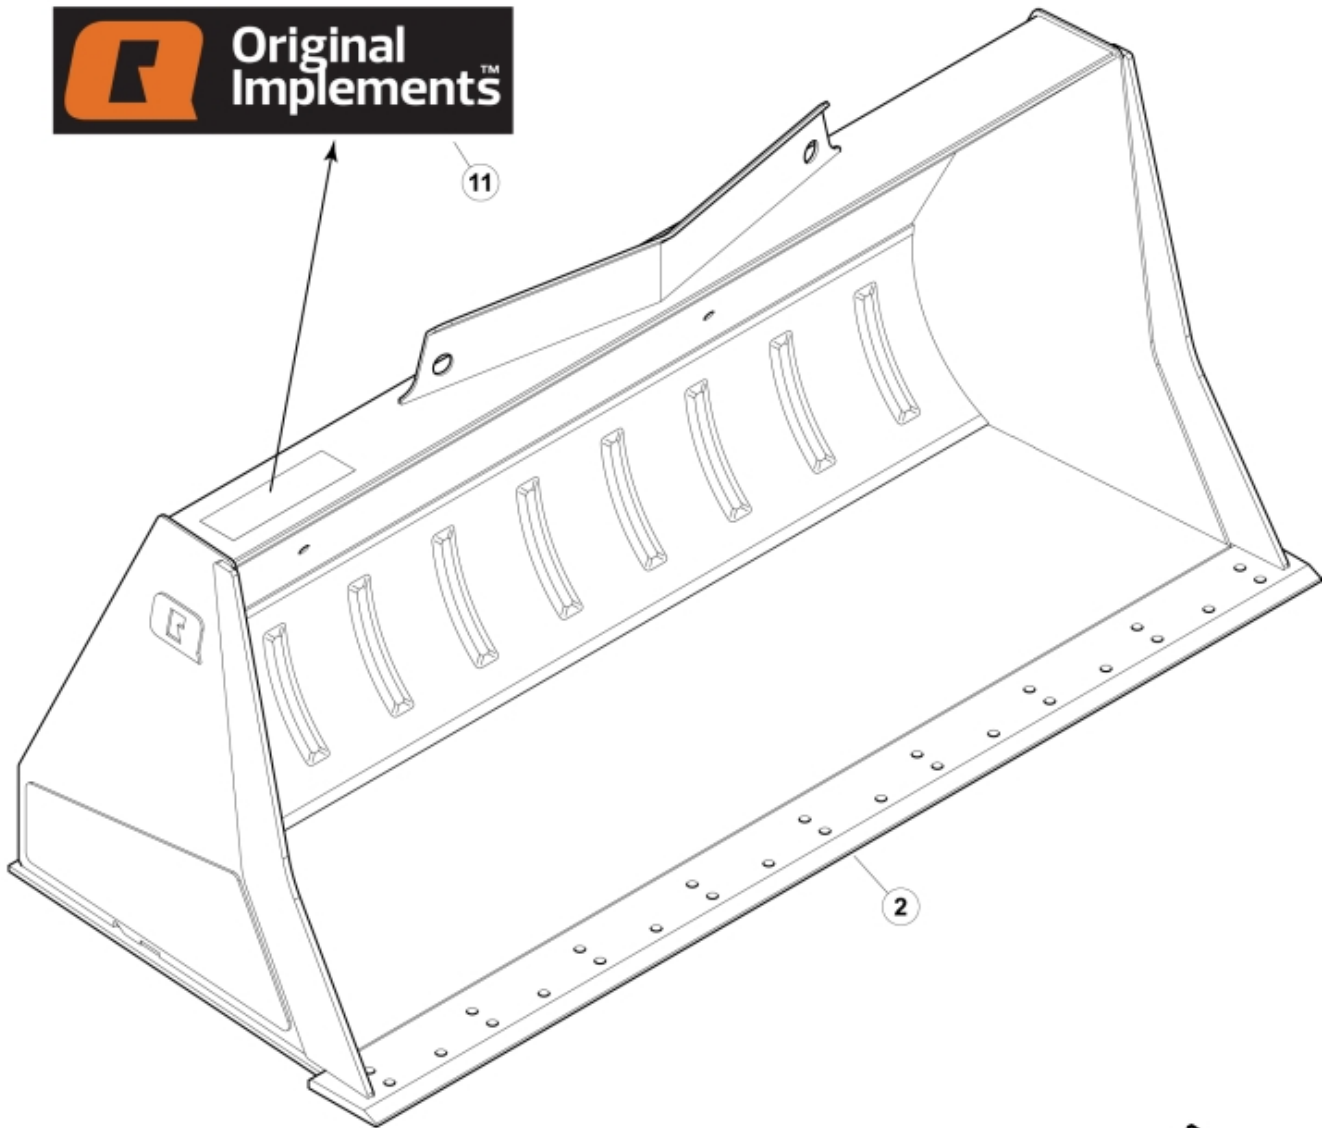

R11255304

---

**Part assemblies** HDXL Bucket 270  
**Specification** Year From: 01/09/2018 00:00:00  
Year To: 29/02/2020 00:00:00

---

<b>PartNo</b>	<b>Pos</b>	<b>Qty</b>	<b>Name</b>	<b>Specifications</b>
11255304		1	HDXL Bucket 270	01/09/2018 00:00:00, 29/02/2020 00:00:00
60028926	2	1	Cutting edge	
1123673	9	1	Warning decal	
1123674	10	1	Warning decal	"Read manual"
60001650	11	1 PCS	Decal	Original Implements 361,7x100
5022119		2	Plug	