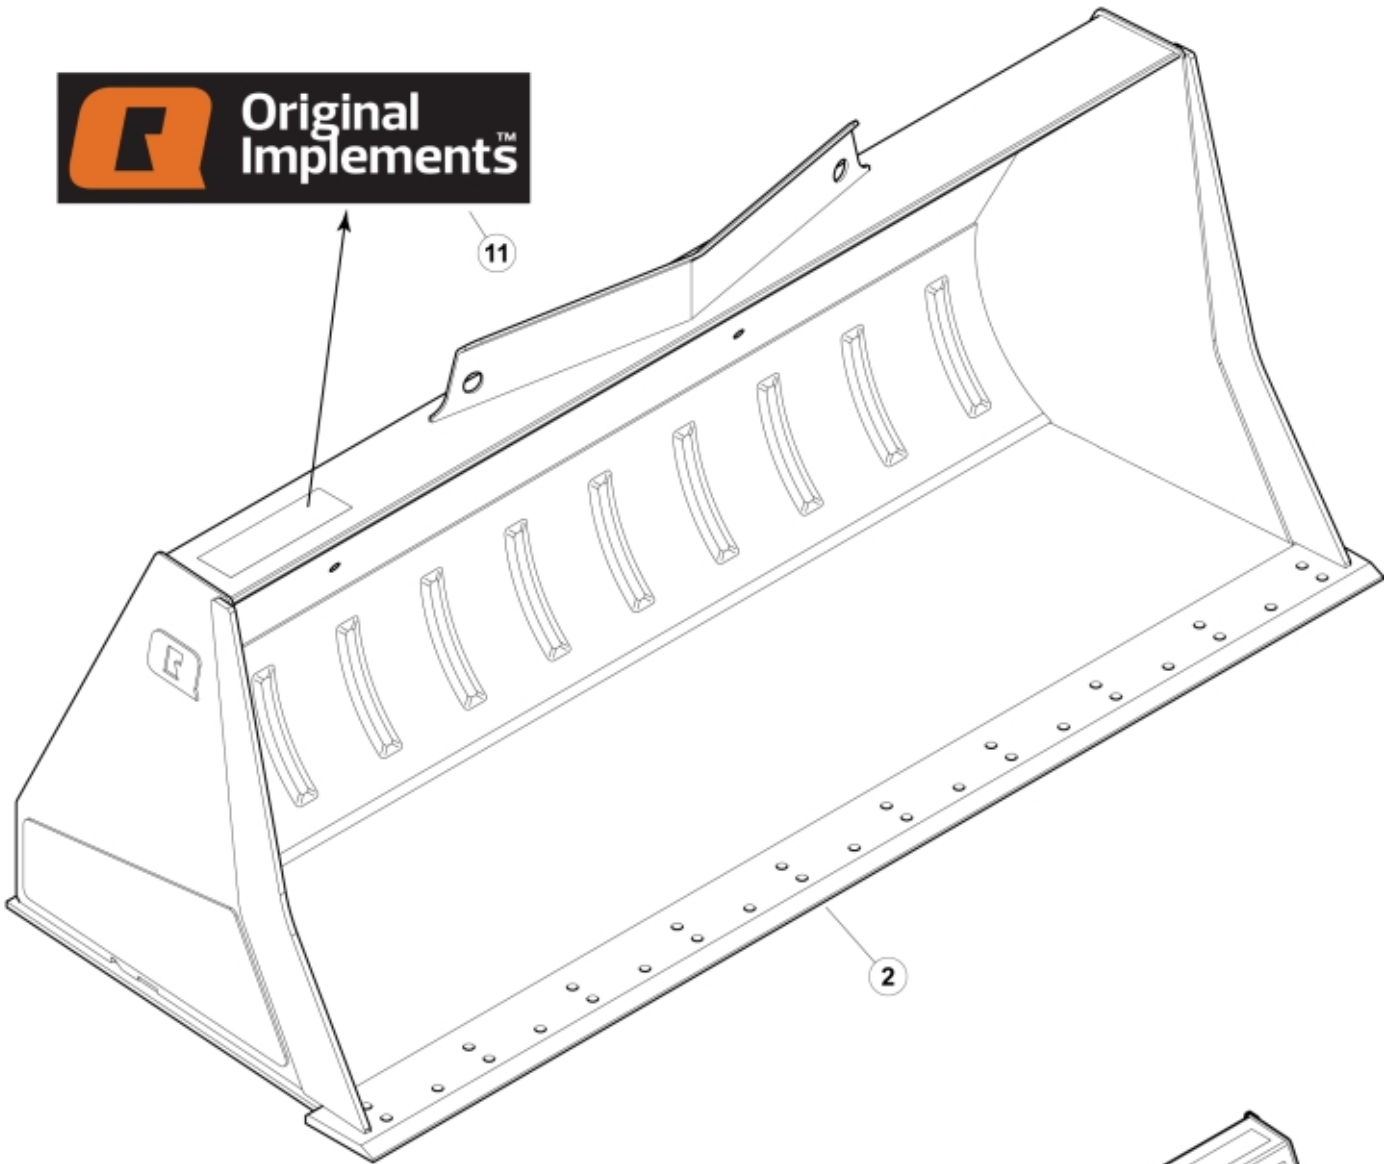

R11255305

Part assemblies HDXL Bucket 290
Specification Year From: 01/09/2018 00:00:00
Year To: 29/02/2020 00:00:00

PartNo	Pos	Qty	Name	Specifications
11255305		1	HDXL Bucket 290	01/09/2018 00:00:00, 29/02/2020 00:00:00
60029131	2	1	Cutting edge	
1123673	9	1	Warning decal	
1123674	10	1	Warning decal	"Read manual"
60001650	11	1 PCS	Decal	Original Implements 361,7x100
5022119		2	Plug	