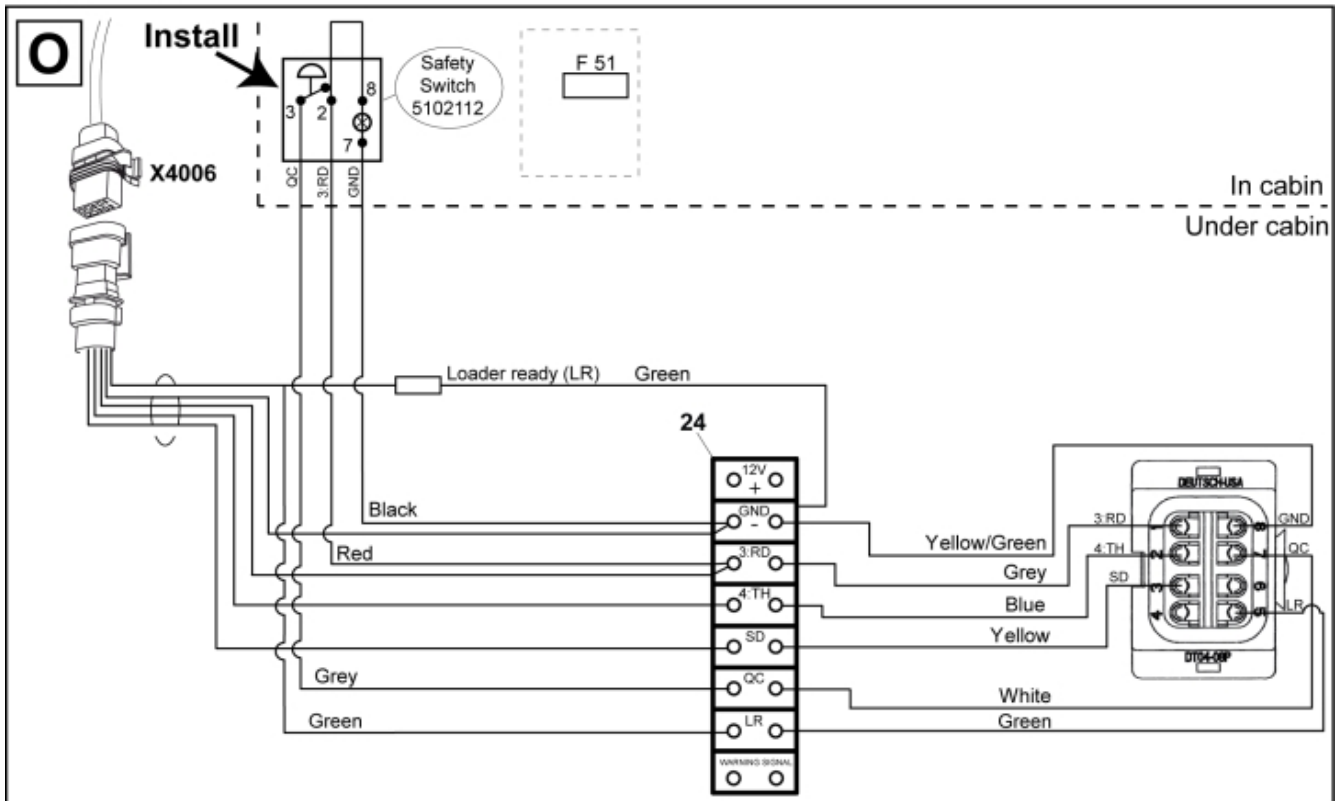

M 10378552B-1

M 10378552B-2

Part assemblies Hose kit

PartNo	Pos	Qty	Name	Specifications
10378552B		1 PCS	Hose kit	
5033919		1	Multi coupling	
5044990	1	1	•• Base MC4 J. 7/8"	Replaces 5044952
11135173	2	1	•• Decal	
11134370	3	1	•• Decal	
5006018	4	2	•• Screw	M6SF M8x25
60032242	24	1 PCS	Harness	
5050852	26	1 PCS	Fuse holder	
5050853	27	1 PCS	Fuse holder	
10391712	30	1	Valve bracket	
5005999	31	2	Screw	M6SF M10x45
60028069	50	4 PCS	Hollow screw	
11120645	51	2	Banjo fitting	M22 7/8 UNF JIC
11120641	52	2 PCS	Banjo fitting	
5013614	54	8 PCS	Copper Washer	22,2 x 27,9 x 1,5
5033949	55	2	Shut-off valve	
5033606	60	6	Cable tie	7,5 x 385
9031662	61	2 PCS	Hose	7/8" JICx1050
9031663	62	2 PCS	Hose	7/8" JICx1250
60011915	63	1	Wiring harness	