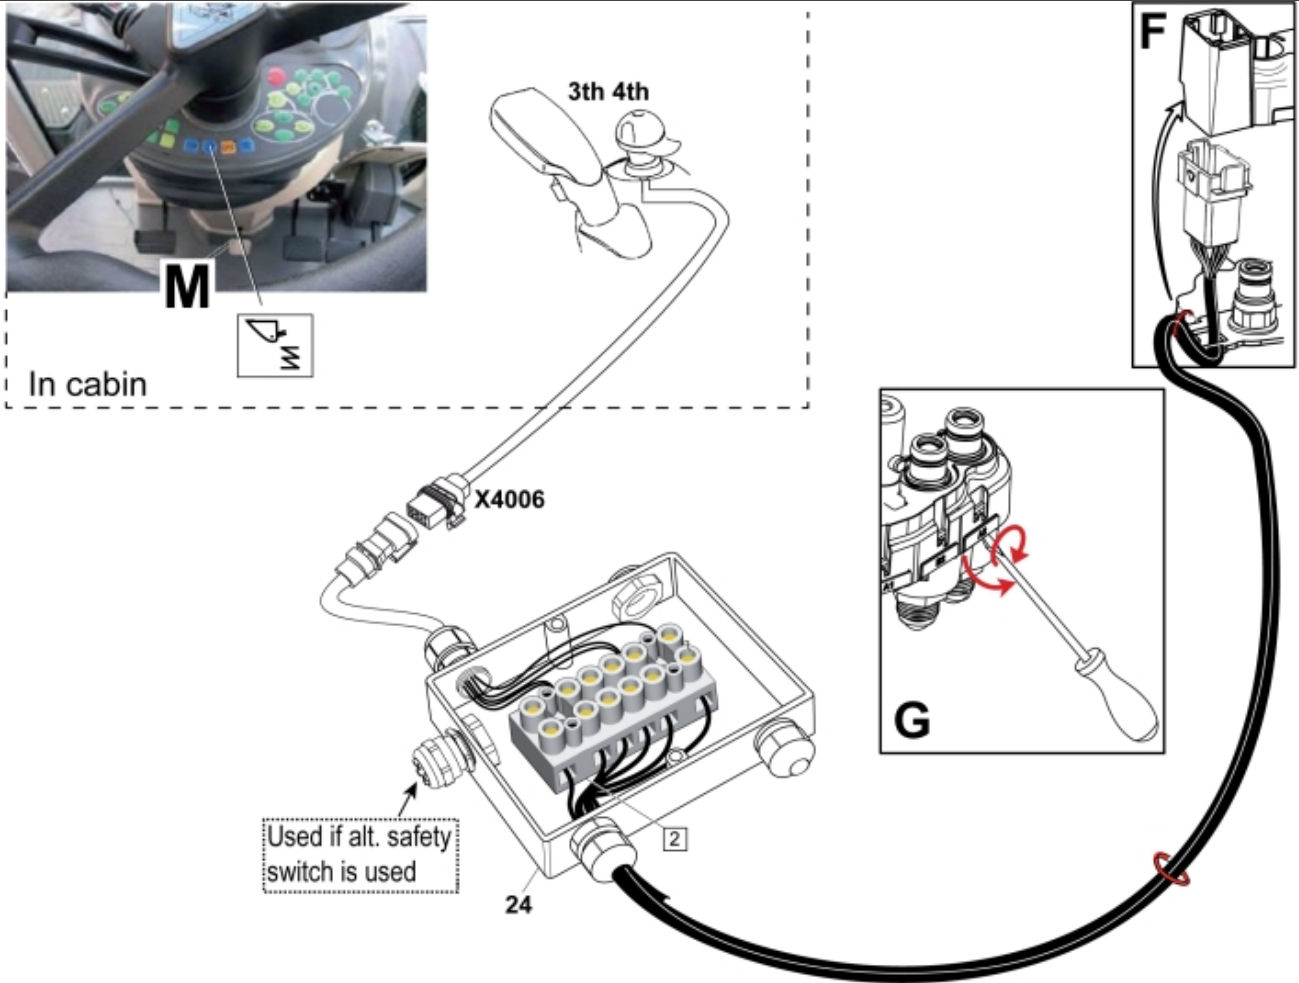

M 10378552B-1

M 10378552B-2

Part assemblies Hose kit

PartNo	Pos	Qty	Name	Specifications
10378552B		1 PCS	Hose kit	
5033919		1	Multi coupling	
5044990	1	1	•• Base MC4 J. 7/8"	Replaces 5044952
11135173	2	1	•• Decal	
11134370	3	1	•• Decal	
5006018	4	2	•• Screw	M6SF M8x25
60032242	24	1 PCS	Harness	
5050852	26	1 PCS	Fuse holder	
5050853	27	1 PCS	Fuse holder	
10391712	30	1	Valve bracket	
5005999	31	2	Screw	M6SF M10x45
60028069	50	4 PCS	Hollow screw	
11120645	51	2	Banjo fitting	M22 7/8 UNF JIC
11120641	52	2 PCS	Banjo fitting	
5013614	54	8 PCS	Copper Washer	22,2 x 27,9 x 1,5
5033949	55	2	Shut-off valve	
5033606	60	6	Cable tie	7,5 x 385
9031662	61	2 PCS	Hose	7/8" JICx1050
9031663	62	2 PCS	Hose	7/8" JICx1250
60011915	63	1	Wiring harness	