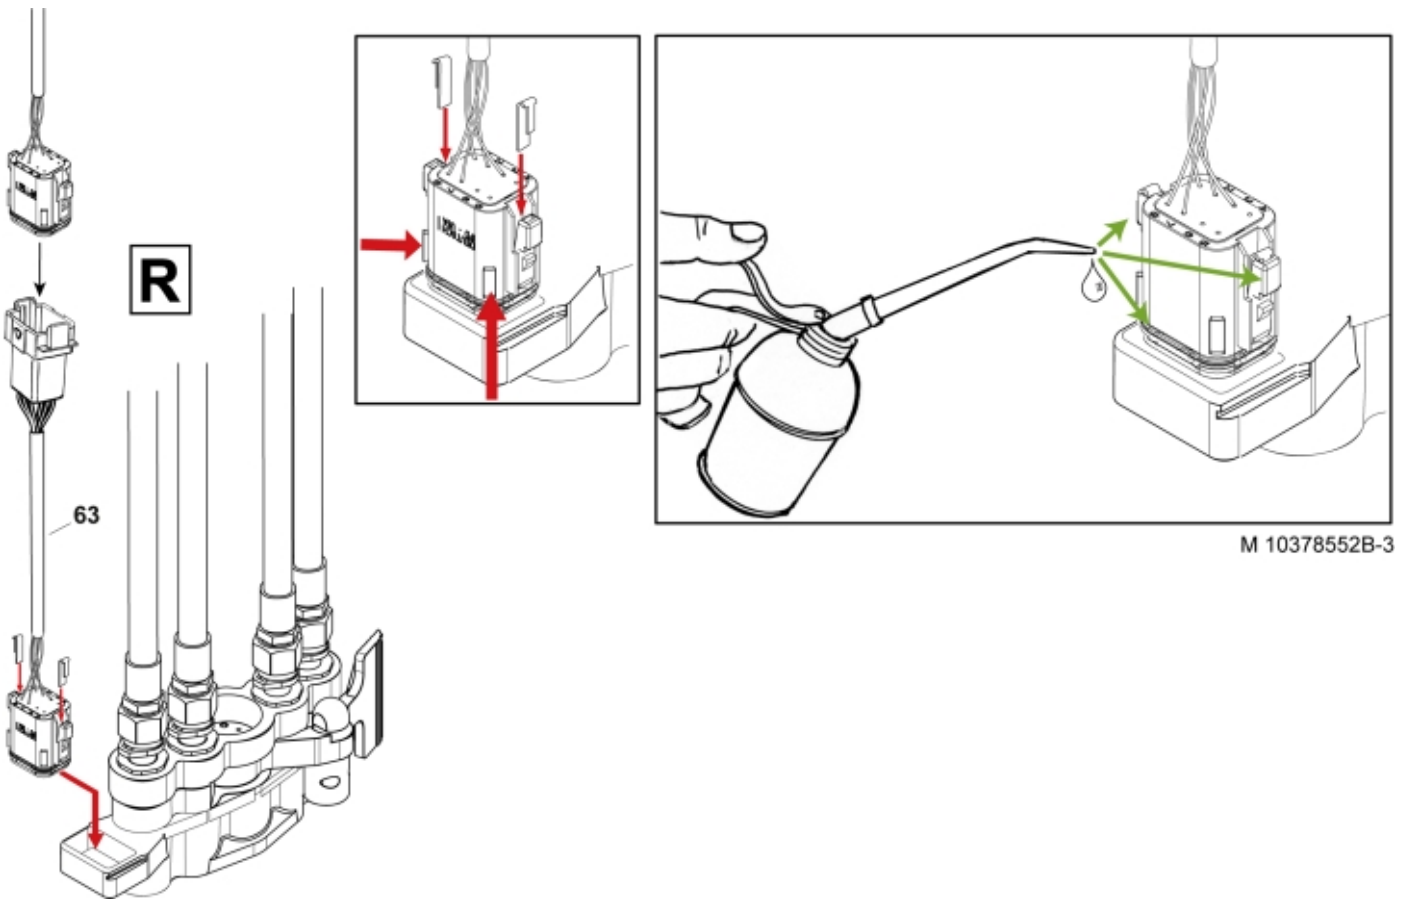

M 10378552B-1

M 10378552B-2

Part assemblies Hose kit

PartNo	Pos	Qty	Name	Specifications
10378552B		1 PCS	Hose kit	
5033919		1	Multi coupling	
5044990	1	1	•• Base MC4 J. 7/8"	Replaces 5044952
11135173	2	1	•• Decal	
11134370	3	1	•• Decal	
5006018	4	2	•• Screw	M6SF M8x25
60032242	24	1 PCS	Harness	
5050852	26	1 PCS	Fuse holder	
5050853	27	1 PCS	Fuse holder	
10391712	30	1	Valve bracket	
5005999	31	2	Screw	M6SF M10x45
60028069	50	4 PCS	Hollow screw	
11120645	51	2	Banjo fitting	M22 7/8 UNF JIC
11120641	52	2 PCS	Banjo fitting	
5013614	54	8 PCS	Copper Washer	22,2 x 27,9 x 1,5
5033949	55	2	Shut-off valve	
5033606	60	6	Cable tie	7,5 x 385
9031662	61	2 PCS	Hose	7/8" JICx1050
9031663	62	2 PCS	Hose	7/8" JICx1250
60011915	63	1	Wiring harness	