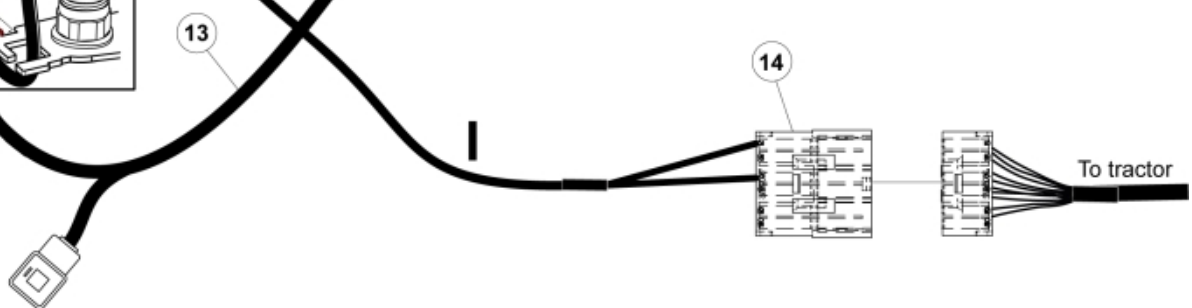

M 10378542E_2

M 10378542E_3

Part assemblies Hose kit

PartNo	Pos	Qty	Name	Specifications
10378542E		1 PCS	Hose kit	
5034265	1	1 PCS	Control valve	
11135173	2	1	•• Decal	
11134370	3	1	•• Decal	
5101128		1 PCS	Electric mounting kit	
5101123	11	1	•• Relay box	
5101124	12	1	•• Button console	
5102192	13	1	•• Harness	
60019179	14	1 PCS	Harness	
5050775	15	2 PCS	Relay	
60013334	16	1 PCS	Tape	Velcro 19x80mm
10416028		1 PCS	Bracket complete	
10416018	30	1 PCS	•• Bracket	
5005999	31	2	•• Screw	M6SF M10x45
10415890	33	1	Bracket	
5006000	34	4	Screw	M6SF M8x20 (8,8)
5006031	36	3	Screw	M6SF M8x35 (8.8)
5011921	37	3	Nut	M6MF M8
5027483	50	4	Adaptor	7/8"UNF JIC - M18x1,5
9032011	60	4	Hose	7/8" JICx1600
5051274	61	4 PCS	Hose	1/2" L=1600 7/8RLM - 7/8RLM
5050009	62	1 PCS	Adaptor	90° 13/16" ORFS
11120645	65	4	Banjo fitting	M22 7/8 UNF JIC
5028095	66	1	Hollow screw	M22x38
5013905	67	8	Washer	Tredo 122
5027928	68	8	Adaptor	7/8" UNF JIC-M22x1,5
5027823	69	4	Adaptor	7/8"UNF JIC - 7/8"UNF JIC 45°
5033606	70	10	Cable tie	7,5 x 385
60009575	71	2	Hose cover	L=950