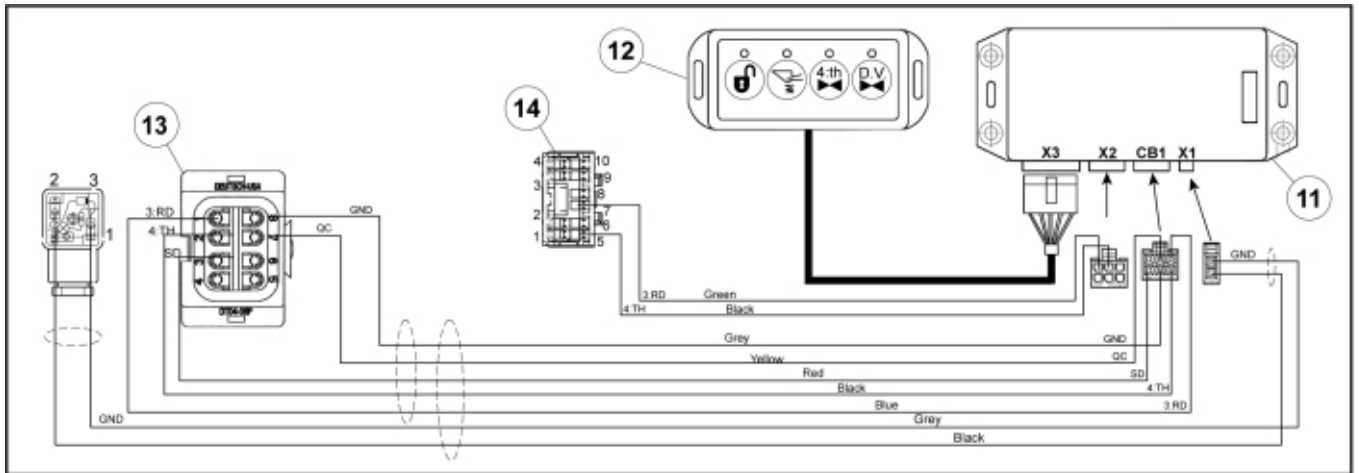

M 10378542E_2

M 10378542E_3

Part assemblies Hose kit

PartNo	Pos	Qty	Name	Specifications
10378542E		1 PCS	Hose kit	
5034265	1	1 PCS	Control valve	
11135173	2	1	•• Decal	
11134370	3	1	•• Decal	
5101128		1 PCS	Electric mounting kit	
5101123	11	1	•• Relay box	
5101124	12	1	•• Button console	
5102192	13	1	•• Harness	
60019179	14	1 PCS	Harness	
5050775	15	2 PCS	Relay	
60013334	16	1 PCS	Tape	Velcro 19x80mm
10416028		1 PCS	Bracket complete	
10416018	30	1 PCS	•• Bracket	
5005999	31	2	•• Screw	M6SF M10x45
10415890	33	1	Bracket	
5006000	34	4	Screw	M6SF M8x20 (8,8)
5006031	36	3	Screw	M6SF M8x35 (8.8)
5011921	37	3	Nut	M6MF M8
5027483	50	4	Adaptor	7/8"UNF JIC - M18x1,5
9032011	60	4	Hose	7/8" JICx1600
5051274	61	4 PCS	Hose	1/2" L=1600 7/8RLM - 7/8RLM
5050009	62	1 PCS	Adaptor	90° 13/16" ORFS
11120645	65	4	Banjo fitting	M22 7/8 UNF JIC
5028095	66	1	Hollow screw	M22x38
5013905	67	8	Washer	Tredo 122
5027928	68	8	Adaptor	7/8" UNF JIC-M22x1,5
5027823	69	4	Adaptor	7/8"UNF JIC - 7/8"UNF JIC 45°
5033606	70	10	Cable tie	7,5 x 385
60009575	71	2	Hose cover	L=950