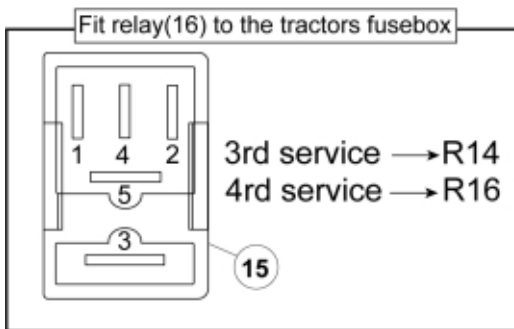

M 10378542E_2

M 10378542E_3

Part assemblies Hose kit

PartNo	Pos	Qty	Name	Specifications
10378542E		1 PCS	Hose kit	
5034265	1	1 PCS	Control valve	
11135173	2	1	•• Decal	
11134370	3	1	•• Decal	
5101128		1 PCS	Electric mounting kit	
5101123	11	1	•• Relay box	
5101124	12	1	•• Button console	
5102192	13	1	•• Harness	
60019179	14	1 PCS	Harness	
5050775	15	2 PCS	Relay	
60013334	16	1 PCS	Tape	Velcro 19x80mm
10416028		1 PCS	Bracket complete	
10416018	30	1 PCS	•• Bracket	
5005999	31	2	•• Screw	M6SF M10x45
10415890	33	1	Bracket	
5006000	34	4	Screw	M6SF M8x20 (8,8)
5006031	36	3	Screw	M6SF M8x35 (8.8)
5011921	37	3	Nut	M6MF M8
5027483	50	4	Adaptor	7/8"UNF JIC - M18x1,5
9032011	60	4	Hose	7/8" JICx1600
5051274	61	4 PCS	Hose	1/2" L=1600 7/8RLM - 7/8RLM
5050009	62	1 PCS	Adaptor	90° 13/16" ORFS
11120645	65	4	Banjo fitting	M22 7/8 UNF JIC
5028095	66	1	Hollow screw	M22x38
5013905	67	8	Washer	Tredo 122
5027928	68	8	Adaptor	7/8" UNF JIC-M22x1,5
5027823	69	4	Adaptor	7/8"UNF JIC - 7/8"UNF JIC 45°
5033606	70	10	Cable tie	7,5 x 385
60009575	71	2	Hose cover	L=950