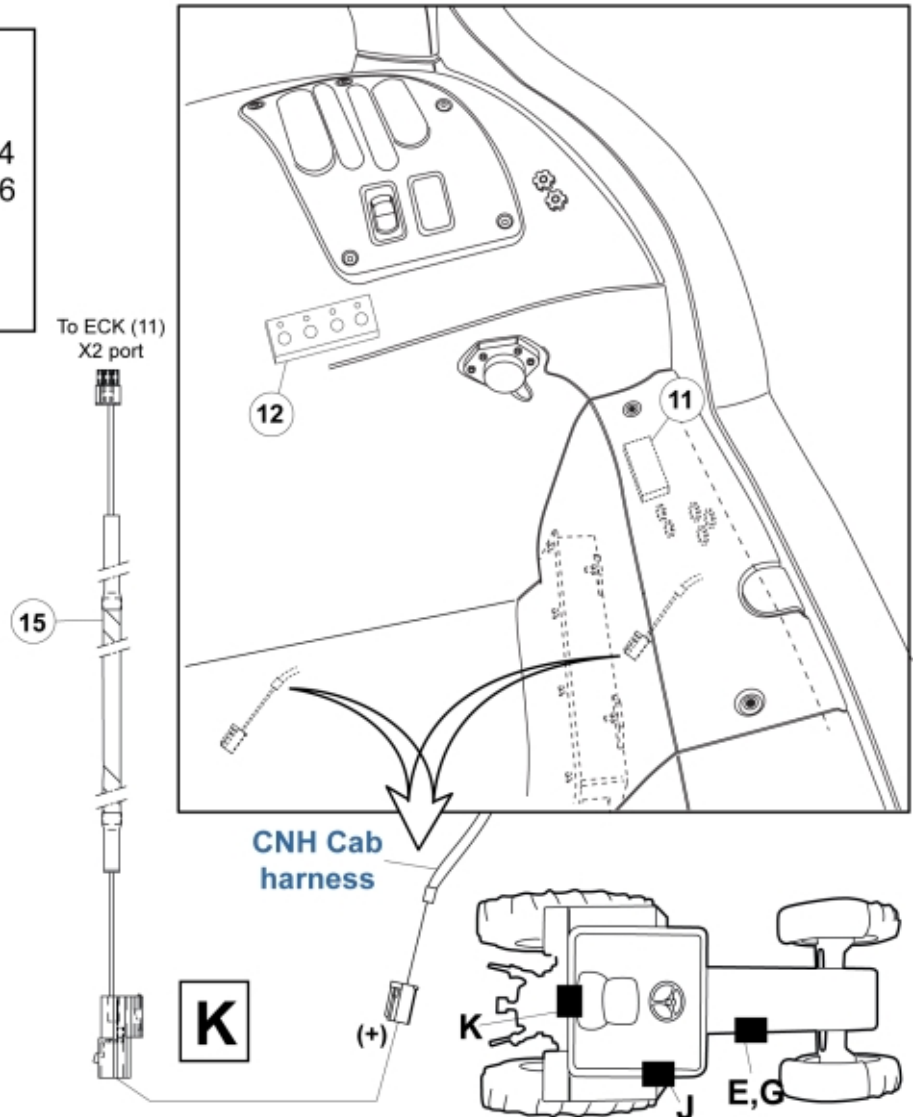

M 10378542E_2

M 10378542E_3

Part assemblies Hose kit

PartNo	Pos	Qty	Name	Specifications
10378542E		1 PCS	Hose kit	
5034265	1	1 PCS	Control valve	
11135173	2	1	•• Decal	
11134370	3	1	•• Decal	
5101128		1 PCS	Electric mounting kit	
5101123	11	1	•• Relay box	
5101124	12	1	•• Button console	
5102192	13	1	•• Harness	
60019179	14	1 PCS	Harness	
5050775	15	2 PCS	Relay	
60013334	16	1 PCS	Tape	Velcro 19x80mm
10416028		1 PCS	Bracket complete	
10416018	30	1 PCS	•• Bracket	
5005999	31	2	•• Screw	M6SF M10x45
10415890	33	1	Bracket	
5006000	34	4	Screw	M6SF M8x20 (8,8)
5006031	36	3	Screw	M6SF M8x35 (8.8)
5011921	37	3	Nut	M6MF M8
5027483	50	4	Adaptor	7/8"UNF JIC - M18x1,5
9032011	60	4	Hose	7/8" JICx1600
5051274	61	4 PCS	Hose	1/2" L=1600 7/8RLM - 7/8RLM
5050009	62	1 PCS	Adaptor	90° 13/16" ORFS
11120645	65	4	Banjo fitting	M22 7/8 UNF JIC
5028095	66	1	Hollow screw	M22x38
5013905	67	8	Washer	Tredo 122
5027928	68	8	Adaptor	7/8" UNF JIC-M22x1,5
5027823	69	4	Adaptor	7/8"UNF JIC - 7/8"UNF JIC 45°
5033606	70	10	Cable tie	7,5 x 385
60009575	71	2	Hose cover	L=950