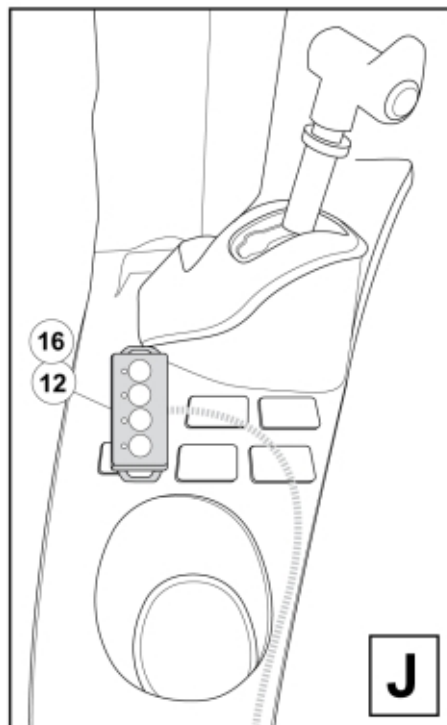

M 10378542E_2

M 10378542E_3

Part assemblies Hose kit

PartNo	Pos	Qty	Name	Specifications
10378542E		1 PCS	Hose kit	
5034265	1	1 PCS	Control valve	
11135173	2	1	•• Decal	
11134370	3	1	•• Decal	
5101128		1 PCS	Electric mounting kit	
5101123	11	1	•• Relay box	
5101124	12	1	•• Button console	
5102192	13	1	•• Harness	
60019179	14	1 PCS	Harness	
5050775	15	2 PCS	Relay	
60013334	16	1 PCS	Tape	Velcro 19x80mm
10416028		1 PCS	Bracket complete	
10416018	30	1 PCS	•• Bracket	
5005999	31	2	•• Screw	M6SF M10x45
10415890	33	1	Bracket	
5006000	34	4	Screw	M6SF M8x20 (8,8)
5006031	36	3	Screw	M6SF M8x35 (8.8)
5011921	37	3	Nut	M6MF M8
5027483	50	4	Adaptor	7/8"UNF JIC - M18x1,5
9032011	60	4	Hose	7/8" JICx1600
5051274	61	4 PCS	Hose	1/2" L=1600 7/8RLM - 7/8RLM
5050009	62	1 PCS	Adaptor	90° 13/16" ORFS
11120645	65	4	Banjo fitting	M22 7/8 UNF JIC
5028095	66	1	Hollow screw	M22x38
5013905	67	8	Washer	Tredo 122
5027928	68	8	Adaptor	7/8" UNF JIC-M22x1,5
5027823	69	4	Adaptor	7/8"UNF JIC - 7/8"UNF JIC 45°
5033606	70	10	Cable tie	7,5 x 385
60009575	71	2	Hose cover	L=950