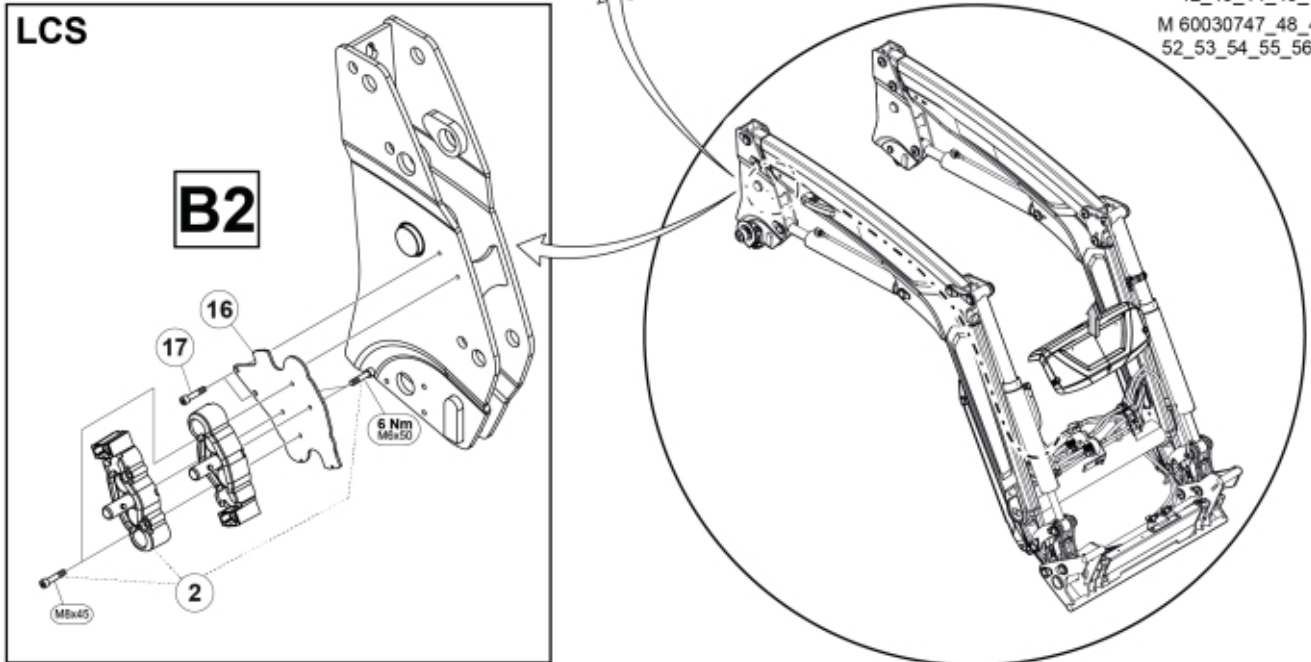

## QCS

**Part assemblies**      Live3 cpl, FF

<b>PartNo</b>	<b>Pos</b>	<b>Qty</b>	<b>Name</b>	<b>Specifications</b>
60033103		1 PCS	Live3 cpl, FF	
60033058	1	1 PCS	Live3, FF	
5034234	2	1	Parking support kit	Replaces 5034233, 5033972
60032284	3	1	Hose guide	Replaces 60015059
5050608	4	2	Screw	MC6S M10x20 Loc
5002077	6	2	Screw	M6S 10x30
5011554	7	2	Nut	Loc-King M10
60019369	8	1	Hose cover	
60018857	9	1	Bracket	
60014066	10	1	Hose	3/8" L=1260 1/2GRLMA - 3/8G90LMA
60014451	11	1	Hose	3/8" L=1170 1/2GRLMA - 3/8G90LMA
5022157	12	1	Washer, red	
5022159	13	1	Washer, blue	
5044940	14	2	Coupling	ISO-A 1/2" Male - G3/8
5044129	15	2	Dust Cover	1/2" Male
5034236	16	1 PCS	Bracket	Replaces 5033902
5004061	17	2	Screw	MC6S M8x20