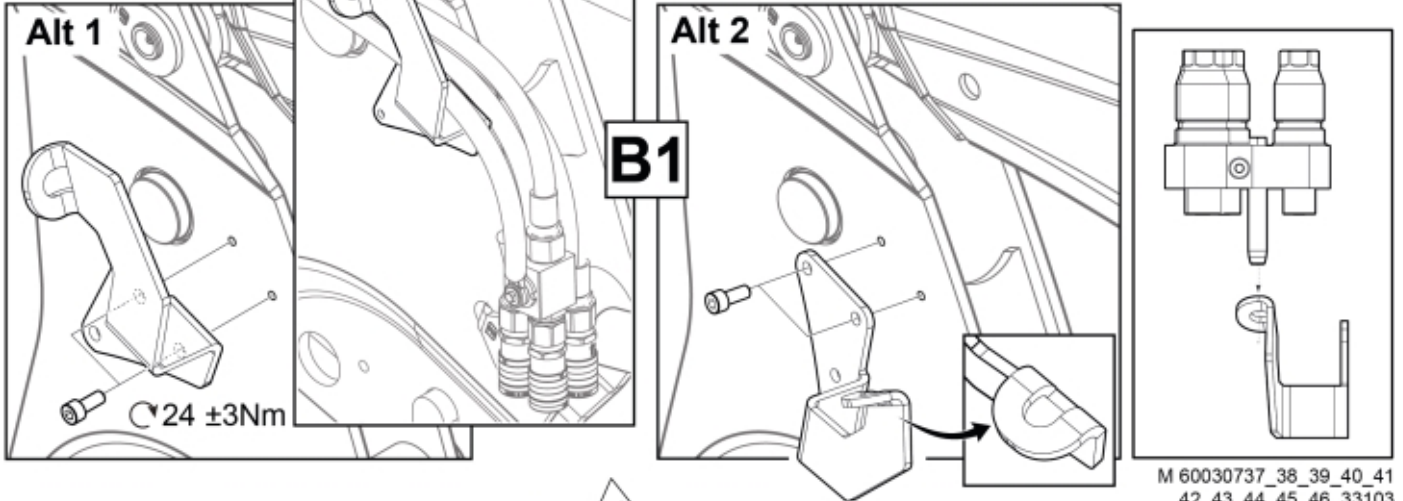

## QCS

**Part assemblies**      Live3 cpl, FF

<b>PartNo</b>	<b>Pos</b>	<b>Qty</b>	<b>Name</b>	<b>Specifications</b>
60033103		1 PCS	Live3 cpl, FF	
60033058	1	1 PCS	Live3, FF	
5034234	2	1	Parking support kit	Replaces 5034233, 5033972
60032284	3	1	Hose guide	Replaces 60015059
5050608	4	2	Screw	MC6S M10x20 Loc
5002077	6	2	Screw	M6S 10x30
5011554	7	2	Nut	Loc-King M10
60019369	8	1	Hose cover	
60018857	9	1	Bracket	
60014066	10	1	Hose	3/8" L=1260 1/2GRLMA - 3/8G90LMA
60014451	11	1	Hose	3/8" L=1170 1/2GRLMA - 3/8G90LMA
5022157	12	1	Washer, red	
5022159	13	1	Washer, blue	
5044940	14	2	Coupling	ISO-A 1/2" Male - G3/8
5044129	15	2	Dust Cover	1/2" Male
5034236	16	1 PCS	Bracket	Replaces 5033902
5004061	17	2	Screw	MC6S M8x20