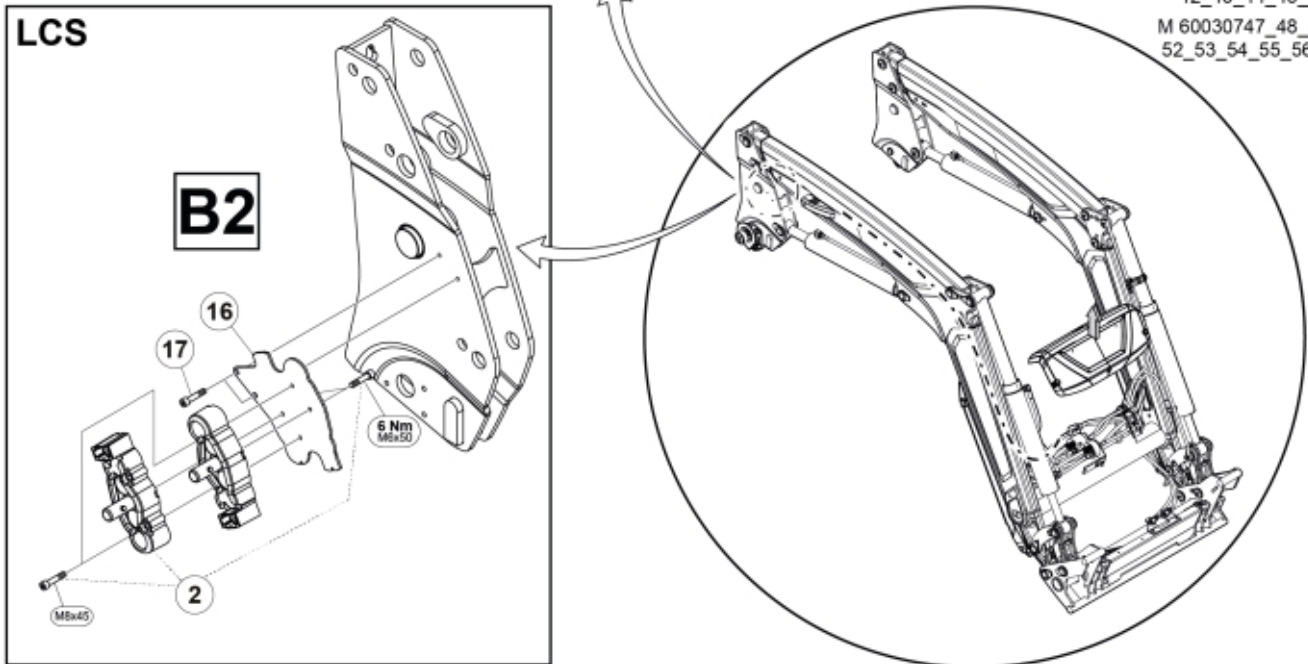

M 60030737_38_39_40_41
42_43_44_45_46_33103
M 60030747_48_49_50_51
52_53_54_55_56_33122-1

QCS

LCS

Part assemblies Live3 cpl, MC2

PartNo	Pos	Qty	Name	Specifications
60033122		1 PCS	Live3 cpl, MC2	
60033075	1	1 PCS	Live3, MC2	
5034234	2	1	Parking support kit	Replaces 5034233, 5033972
60032284	3	1	Hose guide	Replaces 60015059
5050608	4	2	Screw	MC6S M10x20 Loc
5002077	6	2	Screw	M6S 10x30
5011554	7	2	Nut	Loc-King M10
60019369	8	1	Hose cover	
60018857	9	1	Bracket	
60014066	10	1	Hose	3/8" L=1260 1/2GRLMA - 3/8G90LMA
60014451	11	1	Hose	3/8" L=1170 1/2GRLMA - 3/8G90LMA
5022157	12	1	Washer, red	
5022159	13	1	Washer, blue	
5044940	14	2	Coupling	ISO-A 1/2" Male - G3/8
5044129	15	2	Dust Cover	1/2" Male
5034236	16	1 PCS	Bracket	Replaces 5033902
5004061	17	2	Screw	MC6S M8x20