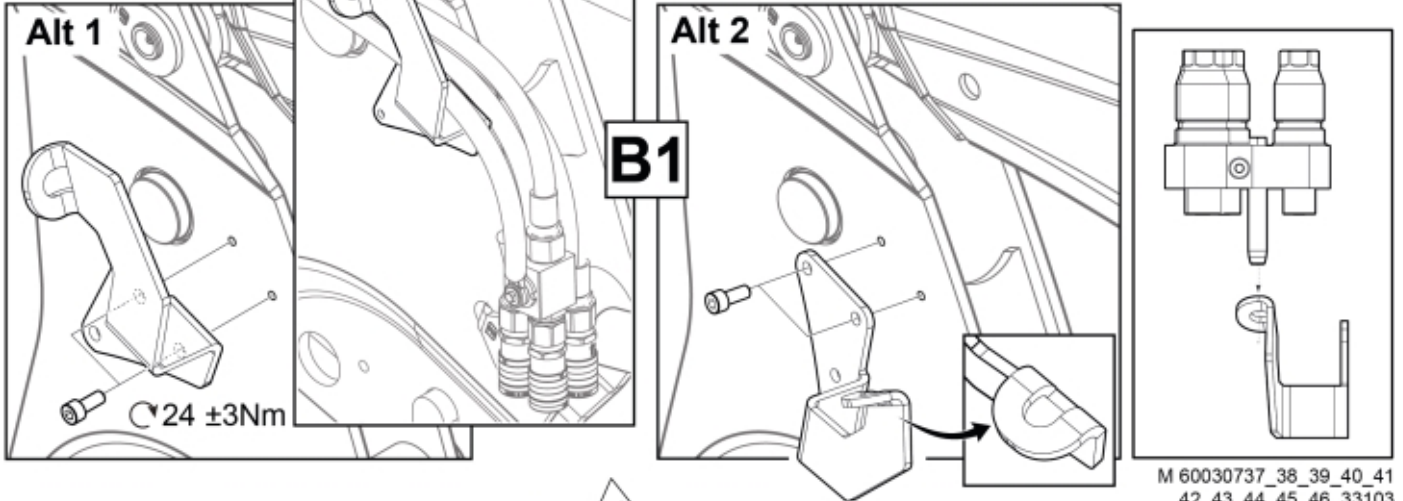

M 60030737_38_39_40_41
42_43_44_45_46_33103
M 60030747_48_49_50_51
52_53_54_55_56_33122-1

QCS

LCS

Part assemblies Live3 cpl, MC2

PartNo	Pos	Qty	Name	Specifications
60033122		1 PCS	Live3 cpl, MC2	
60033075	1	1 PCS	Live3, MC2	
5034234	2	1	Parking support kit	Replaces 5034233, 5033972
60032284	3	1	Hose guide	Replaces 60015059
5050608	4	2	Screw	MC6S M10x20 Loc
5002077	6	2	Screw	M6S 10x30
5011554	7	2	Nut	Loc-King M10
60019369	8	1	Hose cover	
60018857	9	1	Bracket	
60014066	10	1	Hose	3/8" L=1260 1/2GRLMA - 3/8G90LMA
60014451	11	1	Hose	3/8" L=1170 1/2GRLMA - 3/8G90LMA
5022157	12	1	Washer, red	
5022159	13	1	Washer, blue	
5044940	14	2	Coupling	ISO-A 1/2" Male - G3/8
5044129	15	2	Dust Cover	1/2" Male
5034236	16	1 PCS	Bracket	Replaces 5033902
5004061	17	2	Screw	MC6S M8x20