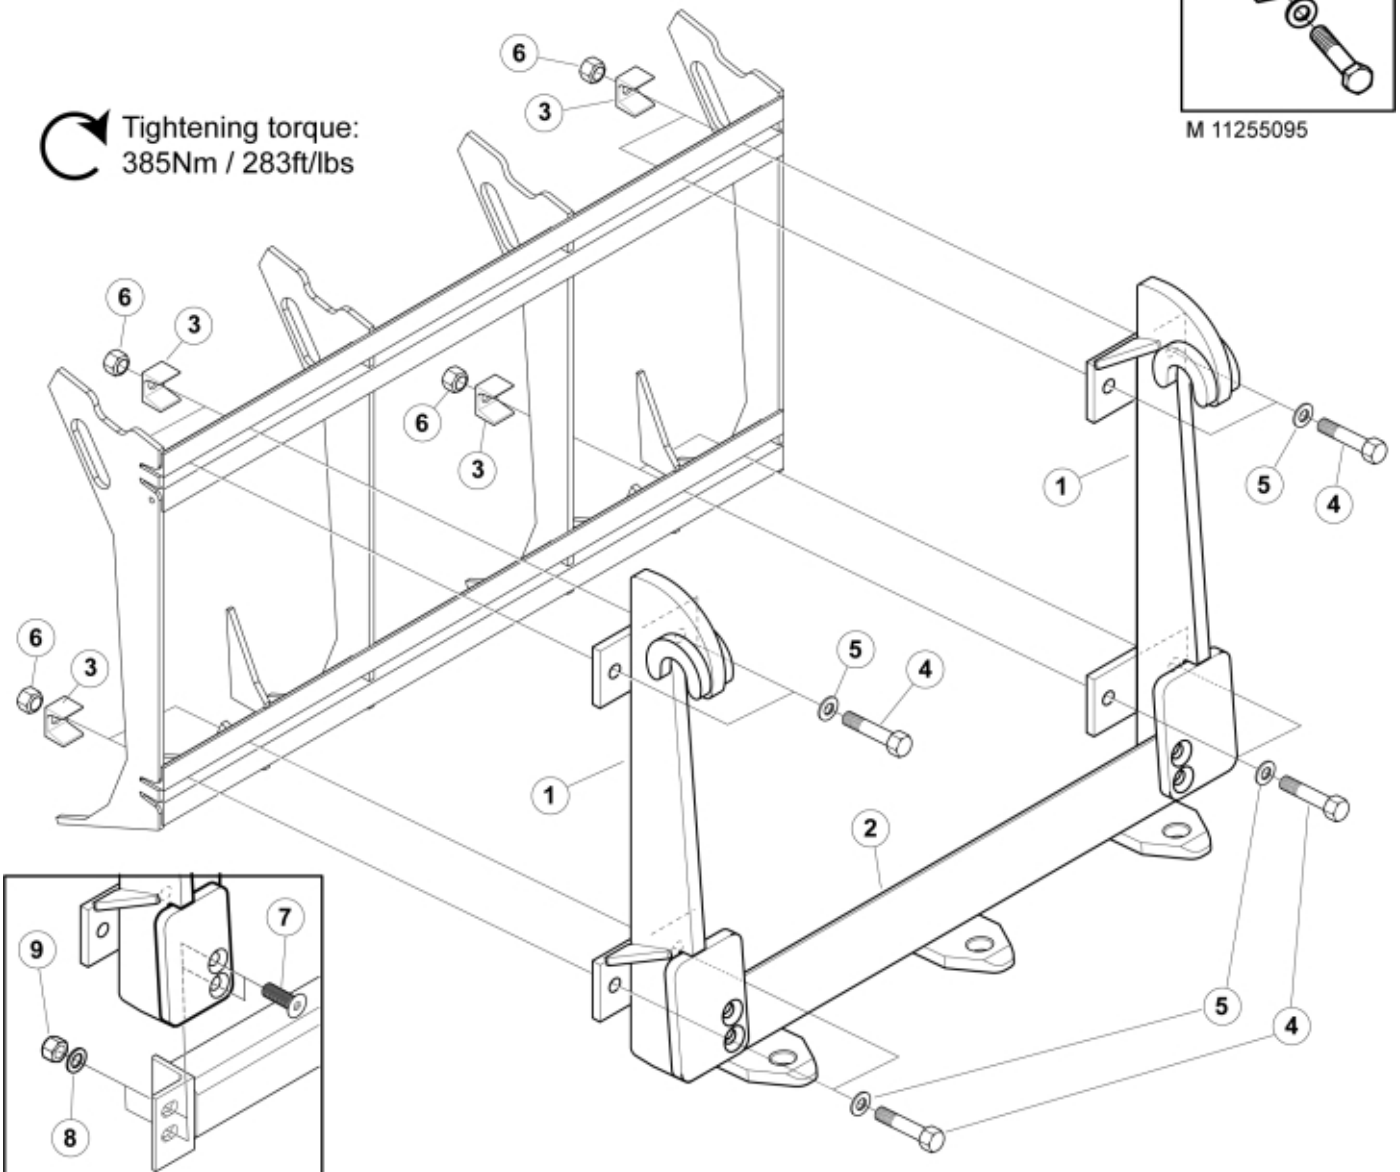

M 11255095

 Tightening torque:
385Nm / 283ft/lbs

Part assemblies Attachment kit Merlo

PartNo	Pos	Qty	Name	Specifications
11255095		1	Attachment kit Merlo	3 pin
60029699	1	1 PCS	Attachment	Merlo ZM3, Merlo ZM3
60032497	2	1 PCS	Centre Bracket	
60043593		1	Screw kit	Q, Part is included in kit 11255098 Attachment kit Dieci Large, 11255234 Attachment kit Dieci Medium, 11255238 Attachment kit Dieci Small, 11255241 Attachment kit JLG Deutz, 11255233 Attachment kit Schäffer type SWH, 11255326 Attachment kit Weidemann, 11255184 Attachment kit CAT TH, 11255096 Attachment kit Merlo
60043157	3	8	•• Clamp	Part is included in kit 11255098 Attachment kit Dieci Large, 11255234 Attachment kit Dieci Medium, 11255238 Attachment kit Dieci Small, 11255241 Attachment kit JLG Deutz, 11255233 Attachment kit Schäffer type SWH, 11255326 Attachment kit Weidemann, 11255184 Attachment kit CAT TH, 11255096 Attachment kit Merlo, Part is included in kit 11255098 Attachment kit Dieci Large, 11255234 Attachment kit Dieci Medium, 11255238 Attachment kit Dieci Small, 11255241 Attachment kit JLG Deutz, 11255233 Attachment kit Schäffer type SWH, 11255326 Attachment kit Weidemann, 11255184 Attachment kit CAT TH, 11255096 Attachment kit Merlo
5050583	4	8	•• Screw	M6S M20x90, Part is included in kit 11255098 Attachment kit Dieci Large, 11255234 Attachment kit Dieci Medium, 11255238 Attachment kit Dieci Small, 11255241 Attachment kit JLG Deutz, 11255233 Attachment kit Schäffer type SWH, 11255326 Attachment kit Weidemann, 11255184 Attachment kit CAT TH, 11255096 Attachment kit Merlo
5013109	5	8	•• Washer	BRB 20 x 36 x 3, Part is included in kit 11255098 Attachment kit Dieci Large, 11255234 Attachment kit Dieci Medium, 11255238 Attachment kit Dieci Small, 11255241 Attachment kit JLG Deutz, 11255233 Attachment kit Schäffer type SWH, 11255326 Attachment kit Weidemann, 11255184 Attachment kit CAT TH, 11255096 Attachment kit Merlo, Part is included in kit 11255098 Attachment kit Dieci Large, 11255234 Attachment kit Dieci Medium, 11255238 Attachment kit Dieci Small, 11255241 Attachment kit JLG Deutz, 11255233 Attachment kit Schäffer type SWH, 11255326 Attachment kit Weidemann, 11255184 Attachment kit CAT TH, 11255096 Attachment kit Merlo