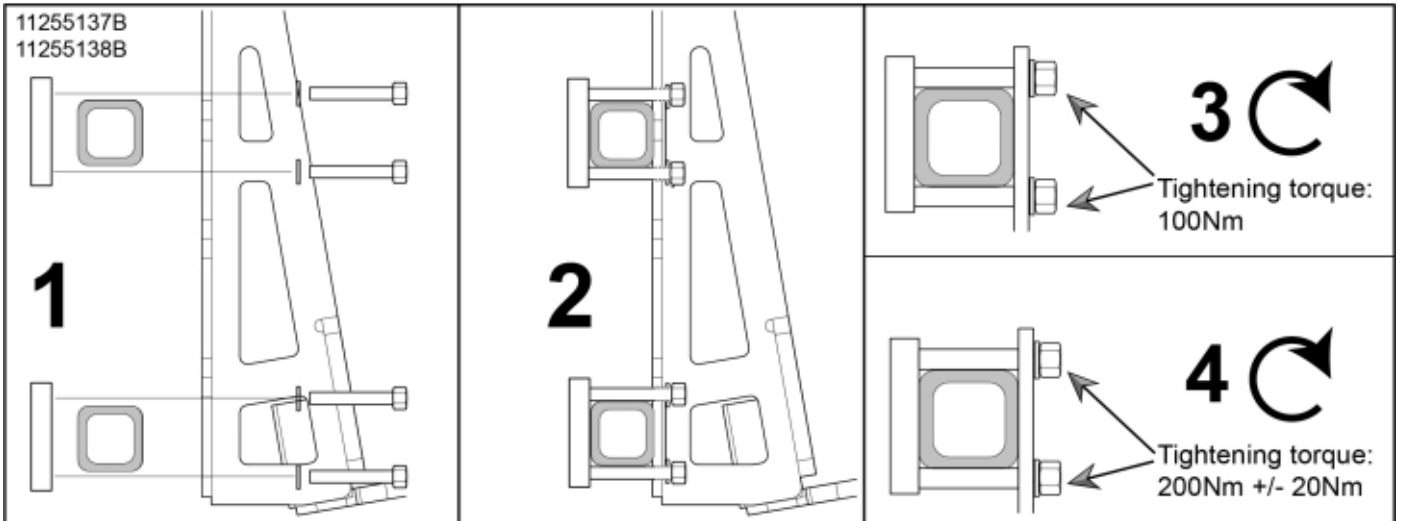

11255138A
11255137A

11255138Q
11255137Q

Part assemblies Attachment kit Merlo ZM3

PartNo	Pos	Qty	Name	Specifications
60057614	1	1 PCS	Attachment	Merlo ZM3
60055966	2	1 PCS	Centre Bracket	Part is included in kit 11255096 Attachment kit Merlo
60004374	3A	1 PCS	Bolt kit	
60020469		8	• U-bolt	80x80 M16 (60003288)
5013105		16	• Washer	BRB 17 x 30 x 3 300HV
5011557		16	• Nut	Loc-King M16
60004375	3Q	1 PCS	Bolt kit	
60020468		8 PCS	• U-bolt	80x40 M16 (60003289)
5013105		16	• Washer	BRB 17 x 30 x 3 300HV
5011557		16	• Nut	Loc-King M16
60025035	3B	1 PCS	Bolt kit	
60050544		8 PCS	• Plate	
5050888		16	• Screw	M6S M16x90 10.9
5013105		16	• Washer	BRB 17 x 30 x 3 300HV
60021354	3C	1 PCS	Bolt kit	
60050544		4 PCS	• Plate	
5050810		8	• Screw	M6S M16x120
5013105		16	• Washer	BRB 17 x 30 x 3 300HV
60020469		4	• U-bolt	80x80 M16 (60003288)
5011557		8	• Nut	Loc-King M16
60035351		1 PCS	Screw kit	Part is included in kit 11255096 Attachment kit Merlo
5051142	4	4 PCS	• Screw	MF6S M20x60 8.8, Part is included in kit 11255096 Attachment kit Merlo
5013127	5	4	Washer	BRB 21 x 36 x 3, Part is included in kit 11255096 Attachment kit Merlo
5011559	6	4	Nut	Loc-king M20x2,5 (10), Part is included in kit 11255098 Attachment kit Dieci Large, 11255234 Attachment kit Dieci Medium, 11255238 Attachment kit Dieci Small, 11255241 Attachment kit JLG Deutz, 11255233 Attachment kit Schäffer type SWH, 11255326 Attachment kit Weidemann, 11255184 Attachment kit CAT TH, 11255096 Attachment kit Merlo