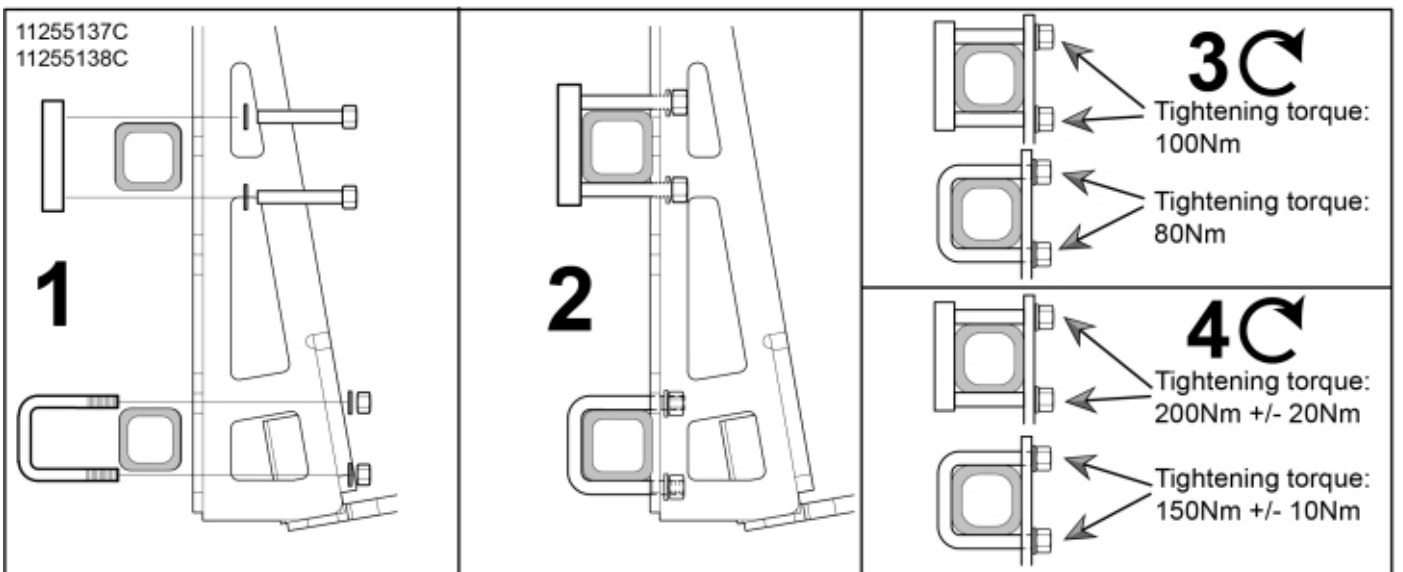

11255138A
11255137A

11255138Q
11255137Q

Part assemblies Attachment kit Merlo ZM3

PartNo	Pos	Qty	Name	Specifications
60057614	1	1 PCS	Attachment	Merlo ZM3
60055966	2	1 PCS	Centre Bracket	Part is included in kit 11255096 Attachment kit Merlo
60004374	3A	1 PCS	Bolt kit	
60020469		8	• U-bolt	80x80 M16 (60003288)
5013105		16	• Washer	BRB 17 x 30 x 3 300HV
5011557		16	• Nut	Loc-King M16
60004375	3Q	1 PCS	Bolt kit	
60020468		8 PCS	• U-bolt	80x40 M16 (60003289)
5013105		16	• Washer	BRB 17 x 30 x 3 300HV
5011557		16	• Nut	Loc-King M16
60025035	3B	1 PCS	Bolt kit	
60050544		8 PCS	• Plate	
5050888		16	• Screw	M6S M16x90 10.9
5013105		16	• Washer	BRB 17 x 30 x 3 300HV
60021354	3C	1 PCS	Bolt kit	
60050544		4 PCS	• Plate	
5050810		8	• Screw	M6S M16x120
5013105		16	• Washer	BRB 17 x 30 x 3 300HV
60020469		4	• U-bolt	80x80 M16 (60003288)
5011557		8	• Nut	Loc-King M16
60035351		1 PCS	Screw kit	Part is included in kit 11255096 Attachment kit Merlo
5051142	4	4 PCS	• Screw	MF6S M20x60 8.8, Part is included in kit 11255096 Attachment kit Merlo
5013127	5	4	Washer	BRB 21 x 36 x 3, Part is included in kit 11255096 Attachment kit Merlo
5011559	6	4	Nut	Loc-king M20x2,5 (10), Part is included in kit 11255098 Attachment kit Dieci Large, 11255234 Attachment kit Dieci Medium, 11255238 Attachment kit Dieci Small, 11255241 Attachment kit JLG Deutz, 11255233 Attachment kit Schäffer type SWH, 11255326 Attachment kit Weidemann, 11255184 Attachment kit CAT TH, 11255096 Attachment kit Merlo