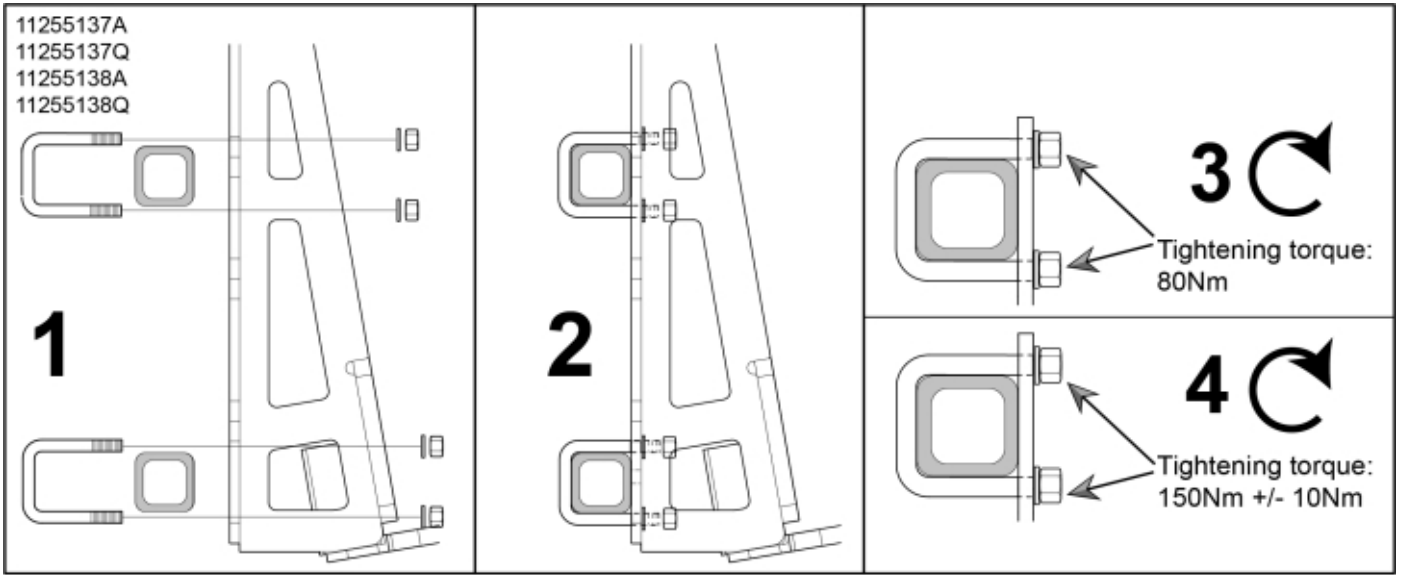

11255138A
11255137A

11255138Q
11255137Q

Part assemblies Attachment kit Merlo ZM3

PartNo	Pos	Qty	Name	Specifications
60057614	1	1 PCS	Attachment	Merlo ZM3
60055966	2	1 PCS	Centre Bracket	Part is included in kit 11255096 Attachment kit Merlo
60004374	3A	1 PCS	Bolt kit	
60020469		8	• U-bolt	80x80 M16 (60003288)
5013105		16	• Washer	BRB 17 x 30 x 3 300HV
5011557		16	• Nut	Loc-King M16
60004375	3Q	1 PCS	Bolt kit	
60020468		8 PCS	• U-bolt	80x40 M16 (60003289)
5013105		16	• Washer	BRB 17 x 30 x 3 300HV
5011557		16	• Nut	Loc-King M16
60025035	3B	1 PCS	Bolt kit	
60050544		8 PCS	• Plate	
5050888		16	• Screw	M6S M16x90 10.9
5013105		16	• Washer	BRB 17 x 30 x 3 300HV
60021354	3C	1 PCS	Bolt kit	
60050544		4 PCS	• Plate	
5050810		8	• Screw	M6S M16x120
5013105		16	• Washer	BRB 17 x 30 x 3 300HV
60020469		4	• U-bolt	80x80 M16 (60003288)
5011557		8	• Nut	Loc-King M16
60035351		1 PCS	Screw kit	Part is included in kit 11255096 Attachment kit Merlo
5051142	4	4 PCS	• Screw	MF6S M20x60 8.8, Part is included in kit 11255096 Attachment kit Merlo
5013127	5	4	Washer	BRB 21 x 36 x 3, Part is included in kit 11255096 Attachment kit Merlo
5011559	6	4	Nut	Loc-king M20x2,5 (10), Part is included in kit 11255098 Attachment kit Dieci Large, 11255234 Attachment kit Dieci Medium, 11255238 Attachment kit Dieci Small, 11255241 Attachment kit JLG Deutz, 11255233 Attachment kit Schäffer type SWH, 11255326 Attachment kit Weidemann, 11255184 Attachment kit CAT TH, 11255096 Attachment kit Merlo