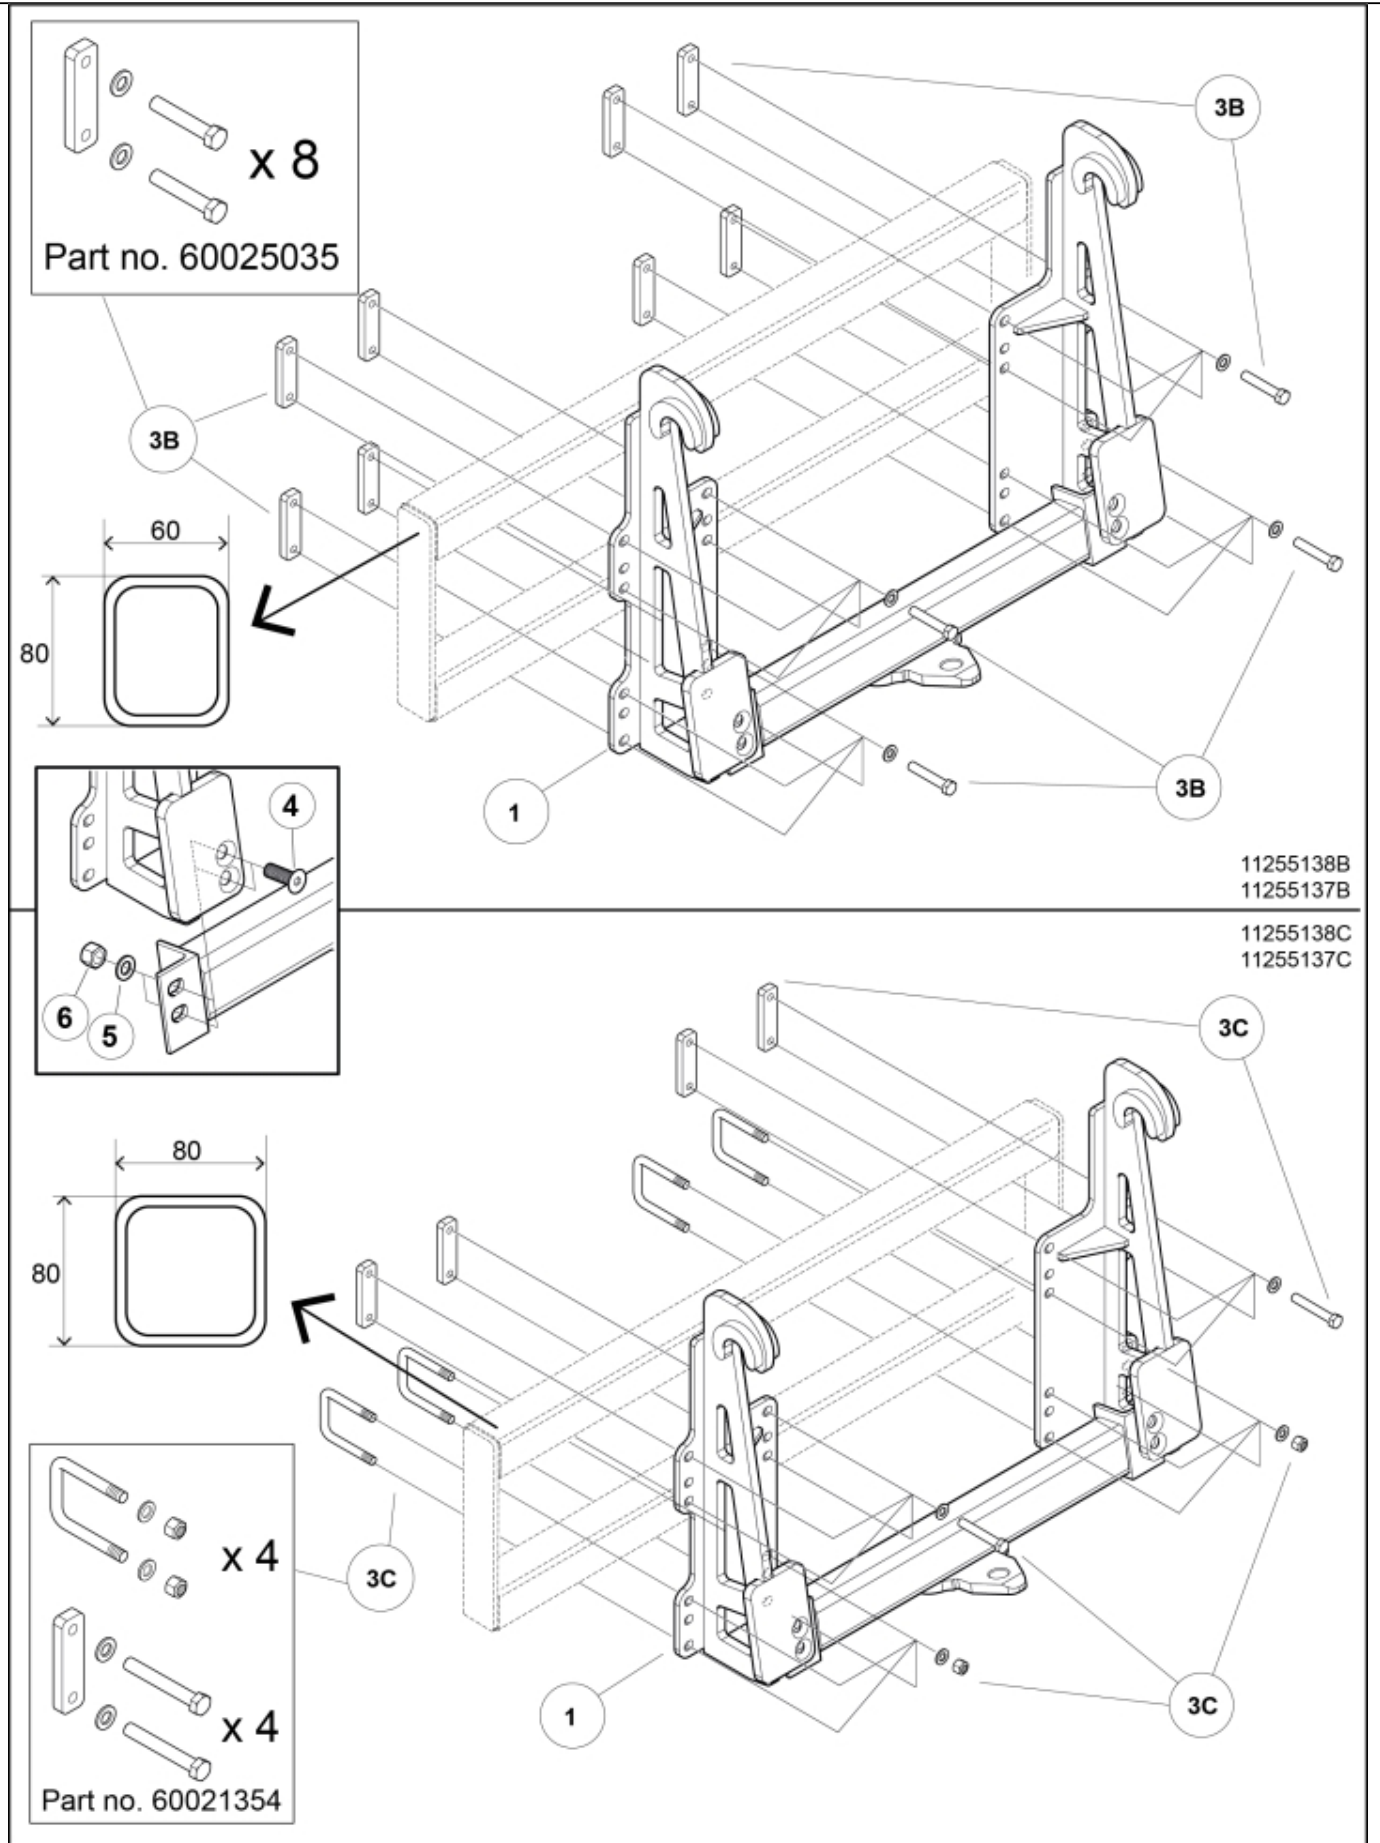

11255138A
11255137A

11255138Q
11255137Q

Part assemblies Attachment kit Merlo ZM3

PartNo	Pos	Qty	Name	Specifications
60057614	1	1 PCS	Attachment	Merlo ZM3
60055966	2	1 PCS	Centre Bracket	Part is included in kit 11255096 Attachment kit Merlo
60004374	3A	1 PCS	Bolt kit	
60020469		8	• U-bolt	80x80 M16 (60003288)
5013105		16	• Washer	BRB 17 x 30 x 3 300HV
5011557		16	• Nut	Loc-King M16
60004375	3Q	1 PCS	Bolt kit	
60020468		8 PCS	• U-bolt	80x40 M16 (60003289)
5013105		16	• Washer	BRB 17 x 30 x 3 300HV
5011557		16	• Nut	Loc-King M16
60025035	3B	1 PCS	Bolt kit	
60050544		8 PCS	• Plate	
5050888		16	• Screw	M6S M16x90 10.9
5013105		16	• Washer	BRB 17 x 30 x 3 300HV
60021354	3C	1 PCS	Bolt kit	
60050544		4 PCS	• Plate	
5050810		8	• Screw	M6S M16x120
5013105		16	• Washer	BRB 17 x 30 x 3 300HV
60020469		4	• U-bolt	80x80 M16 (60003288)
5011557		8	• Nut	Loc-King M16
60035351		1 PCS	Screw kit	Part is included in kit 11255096 Attachment kit Merlo
5051142	4	4 PCS	• Screw	MF6S M20x60 8.8, Part is included in kit 11255096 Attachment kit Merlo
5013127	5	4	Washer	BRB 21 x 36 x 3, Part is included in kit 11255096 Attachment kit Merlo
5011559	6	4	Nut	Loc-king M20x2,5 (10), Part is included in kit 11255098 Attachment kit Dieci Large, 11255234 Attachment kit Dieci Medium, 11255238 Attachment kit Dieci Small, 11255241 Attachment kit JLG Deutz, 11255233 Attachment kit Schäffer type SWH, 11255326 Attachment kit Weidemann, 11255184 Attachment kit CAT TH, 11255096 Attachment kit Merlo