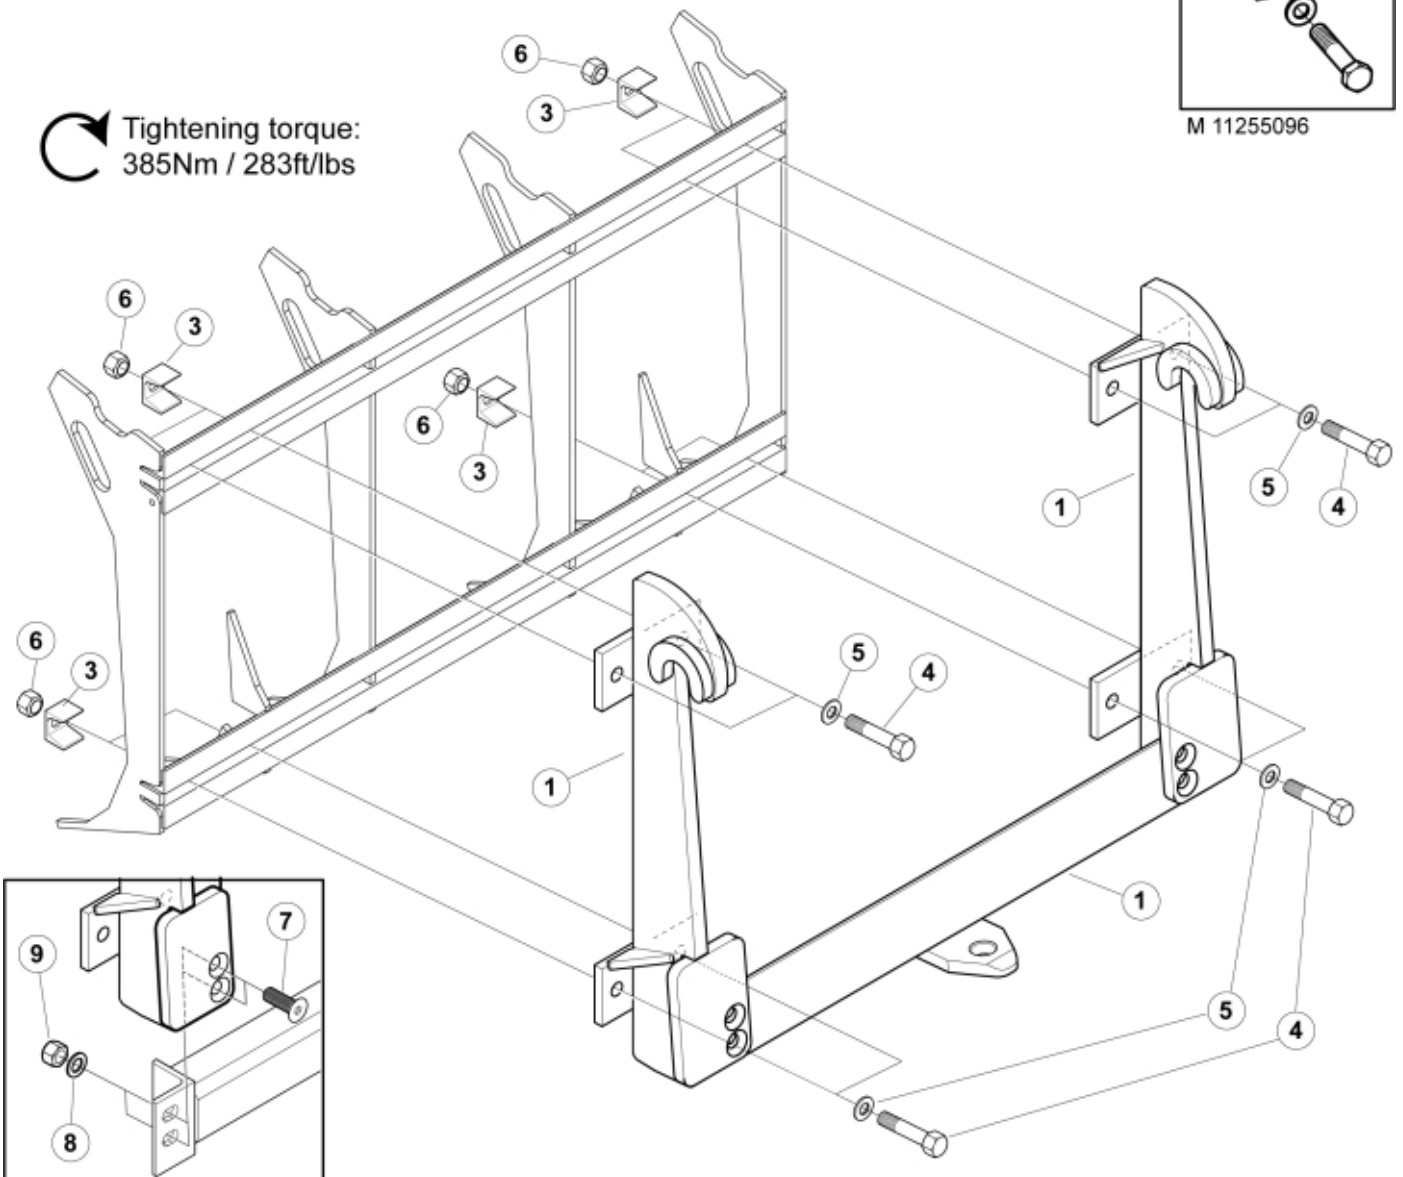


 Tightening torque:
385Nm / 283ft/lbs

Part assemblies Attachment kit Merlo

PartNo	Pos	Qty	Name	Specifications
11255096		1	Attachment kit Merlo	
60030432	1	1 PCS	Attachment Merlo	Part is included in kit 11255096 Attachment kit Merlo
60055966	2	1 PCS	Centre Bracket	Part is included in kit 11255096 Attachment kit Merlo
60043593		1	Screw kit	Q, Part is included in kit 11255098 Attachment kit Dieci Large, 11255234 Attachment kit Dieci Medium, 11255238 Attachment kit Dieci Small, 11255241 Attachment kit JLG Deutz, 11255233 Attachment kit Schäffer type SWH, 11255326 Attachment kit Weidemann, 11255184 Attachment kit CAT TH, 11255096 Attachment kit Merlo
60043157	3	8	• Clamp	Part is included in kit 11255098 Attachment kit Dieci Large, 11255234 Attachment kit Dieci Medium, 11255238 Attachment kit Dieci Small, 11255241 Attachment kit JLG Deutz, 11255233 Attachment kit Schäffer type SWH, 11255326 Attachment kit Weidemann, 11255184 Attachment kit CAT TH, 11255096 Attachment kit Merlo, Part is included in kit 11255098 Attachment kit Dieci Large, 11255234 Attachment kit Dieci Medium, 11255238 Attachment kit Dieci Small, 11255241 Attachment kit JLG Deutz, 11255233 Attachment kit Schäffer type SWH, 11255326 Attachment kit Weidemann, 11255184 Attachment kit CAT TH, 11255096 Attachment kit Merlo
5050583	4	8	• Screw	M6S M20x90, Part is included in kit 11255098 Attachment kit Dieci Large, 11255234 Attachment kit Dieci Medium, 11255238 Attachment kit Dieci Small, 11255241 Attachment kit JLG Deutz, 11255233 Attachment kit Schäffer type SWH, 11255326 Attachment kit Weidemann, 11255184 Attachment kit CAT TH, 11255096 Attachment kit Merlo
5013109	5	8	• Washer	BRB 20 x 36 x 3, Part is included in kit 11255098 Attachment kit Dieci Large, 11255234 Attachment kit Dieci Medium, 11255238 Attachment kit Dieci Small, 11255241 Attachment kit JLG Deutz, 11255233 Attachment kit Schäffer type SWH, 11255326 Attachment kit Weidemann, 11255184 Attachment kit CAT TH, 11255096 Attachment kit Merlo, Part is included in kit 11255098 Attachment kit Dieci Large, 11255234 Attachment kit Dieci Medium, 11255238 Attachment kit Dieci Small, 11255241 Attachment kit JLG Deutz, 11255233 Attachment kit Schäffer type SWH, 11255326 Attachment kit Weidemann, 11255184 Attachment kit CAT TH, 11255096 Attachment kit Merlo