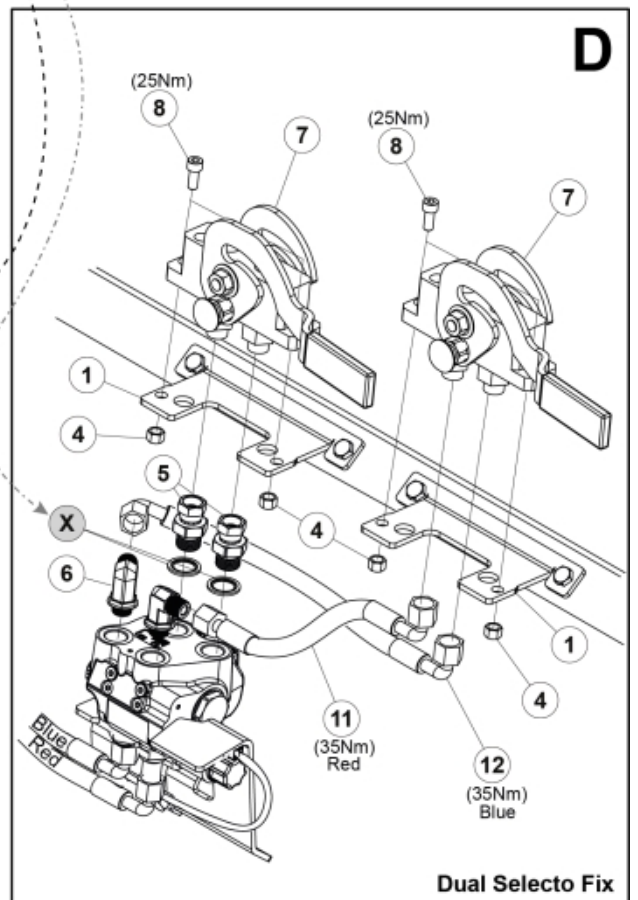

2x ISO-A

Selecto Fix & ISO-A

Dual Selecto Fix

M 60028941-30678-30680-30702-32760-32764

Part assemblies Conversion kit, 4th service
Specification Specification: 2xISO-A to SelectoFix/ISO-A, Euro

PartNo	Pos	Qty	Name	Specifications
60028941		1 PCS	Conversion kit, 4th service	2xISO-A to SelectoFix/ISO-A, Euro
60019087	1	2	Bracket	
5011554	2	4	Nut	Loc-King M10
5002077	3	4	Screw	M6S 10x30
5011553	4	2	Nut	M6M M8 Loc-king
60011053	5	2	Adaptor	G1/2" - G3/8"
60014257	6	2	Adaptor	90°
10550369	7	1	Selecto Fix, Lower part	
5004061	8	2	Screw	MC6S M8x20
5044940	9	2	Coupling	ISO-A 1/2" Male - G3/8
5044129	10	2	Dust Cover	1/2" Male
60013269	11	1	Hose	3/8" L=215 3/8GRLMA - 3/8G90LMC
60013291	12	1	Hose	3/8" L=430 3/8G90LMA - 3/8G90LMA