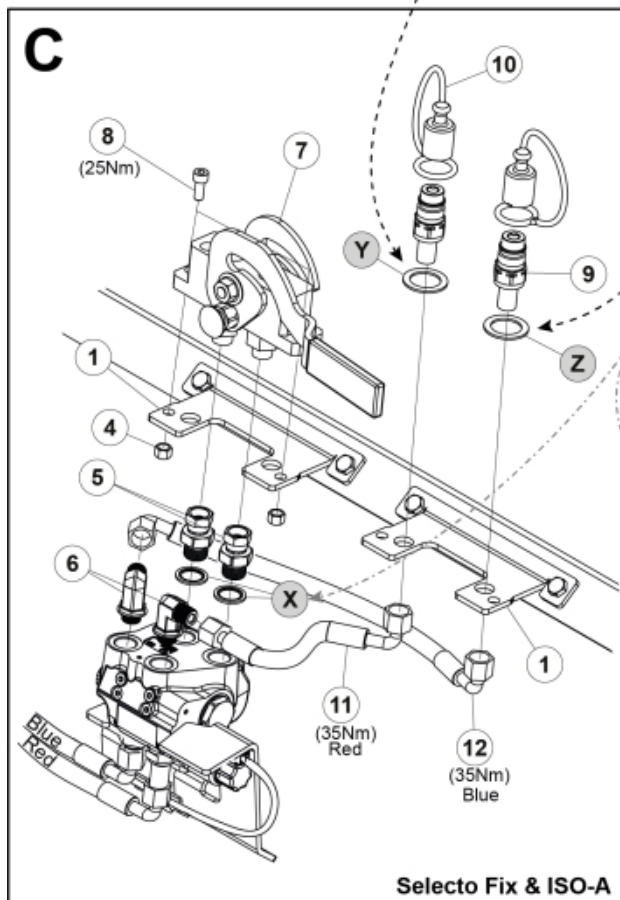

2x ISO-A

Selecto Fix & ISO-A

Dual Selecto Fix

M 60028941-30678-30680-30702-32760-32764

Part assemblies Conversion kit, 4th service
Specification Specification: 2xISO-A to SelectoFix/ISO-A, Euro

PartNo	Pos	Qty	Name	Specifications
60028941		1 PCS	Conversion kit, 4th service	2xISO-A to SelectoFix/ISO-A, Euro
60019087	1	2	Bracket	
5011554	2	4	Nut	Loc-King M10
5002077	3	4	Screw	M6S 10x30
5011553	4	2	Nut	M6M M8 Loc-king
60011053	5	2	Adaptor	G1/2" - G3/8"
60014257	6	2	Adaptor	90°
10550369	7	1	Selecto Fix, Lower part	
5004061	8	2	Screw	MC6S M8x20
5044940	9	2	Coupling	ISO-A 1/2" Male - G3/8
5044129	10	2	Dust Cover	1/2" Male
60013269	11	1	Hose	3/8" L=215 3/8GRLMA - 3/8G90LMC
60013291	12	1	Hose	3/8" L=430 3/8G90LMA - 3/8G90LMA