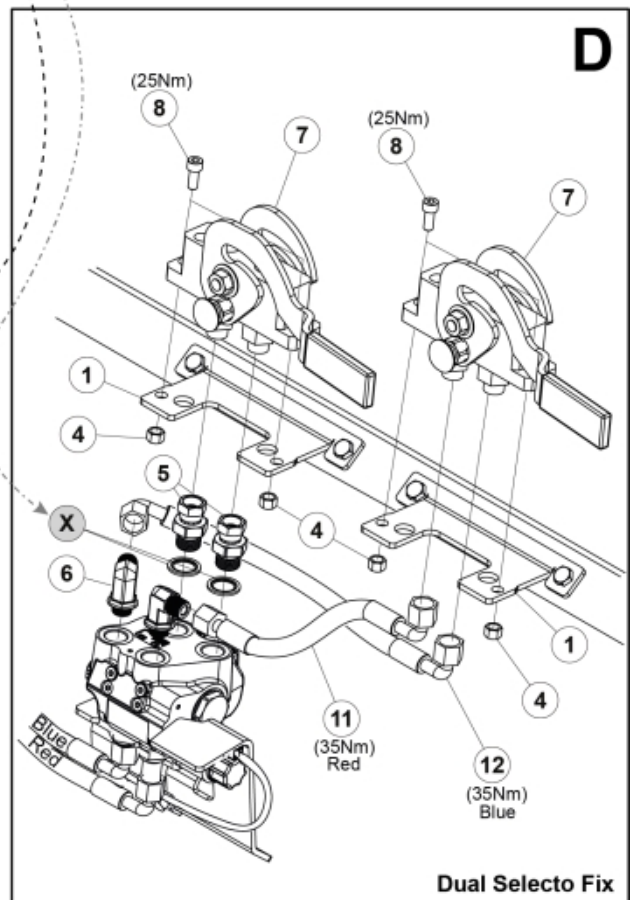

2x ISO-A

Selecto Fix & ISO-A

Dual Selecto Fix

M 60028941-30678-30680-30702-32760-32764

Part assemblies		Conversion kit, 4th service		
Specification		Specification: ISO-A/SelectoFix to Dual SelectoFix, Euro/SMS		
PartNo	Pos	Qty	Name	Specifications
60030680		1 PCS	Conversion kit, 4th service	ISO-A/SelectoFix to Dual SelectoFix, Euro/SMS
5011553	4	2	Nut	M6M M8 Loc-king
10550369	7	1	Selecto Fix, Lower part	
5004061	8	2	Screw	MC6S M8x20
60019727	11	1	Hose	3/8" L=235 3/8GRLMA - 3/8G90LMC
60019728	12	1	Hose	3/8" L=410 3/8G90LMA - 3/8G90LMA