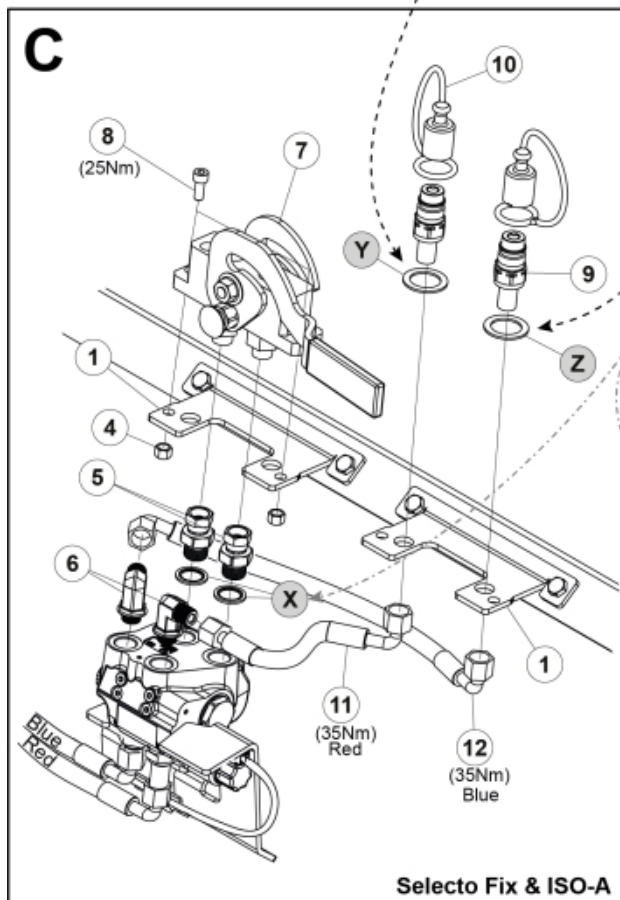

2x ISO-A

Selecto Fix & ISO-A

Dual Selecto Fix

M 60028941-30678-30680-30702-32760-32764

Part assemblies		Conversion kit, 4th service		
Specification		Specification: ISO-A/SelectoFix to Dual SelectoFix, Euro/SMS		
PartNo	Pos	Qty	Name	Specifications
60030680		1 PCS	Conversion kit, 4th service	ISO-A/SelectoFix to Dual SelectoFix, Euro/SMS
5011553	4	2	Nut	M6M M8 Loc-king
10550369	7	1	Selecto Fix, Lower part	
5004061	8	2	Screw	MC6S M8x20
60019727	11	1	Hose	3/8" L=235 3/8GRLMA - 3/8G90LMC
60019728	12	1	Hose	3/8" L=410 3/8G90LMA - 3/8G90LMA