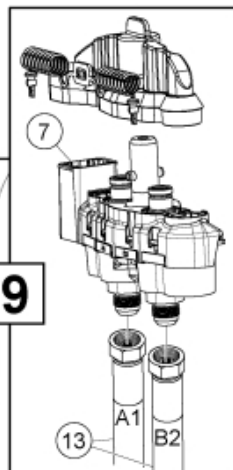

M 60024532_2

Part assemblies Hose kit

PartNo	Pos	Qty	Name	Specifications
60024532		1 PCS	Hose kit	
60024535	1	1 PCS	Plate	
10550297	2	1 PCS	Diverter valve	
519045	3	1	Plug	1/2"
519025	4	1 PCS	Plug	R 3/4"
5013854	5	3	Dowty washer	Tredo 3/4"
5013853	6	4	Dowty washer	Tredo 1/2", Part is included in kit 60007907 Hose cpl., 9032177 Hose cpl.
5044992	7	1	Base MC2 J. 7/8"	Replaces 5044954
5013856	8	1	Dowty washer	Tredo 1/4"
5027422	9	1	Adaptor	7/8" JIC 90°
5006000	10	8	Screw	M6SF M8x20 (8,8)
10413875	11	1	Bracket	
1120133	12	2	Adaptor	7/8" UNF JIC - R 1/2"K
5051267	13	2 PCS	Hose	1/2" L=1350 7/8RLM 45LM
5027500	14	2 PCS	Adaptor	7/8"UNF JIC - R 3/4"K
5027417	15	1	Adaptor	3/4" JIC 37-G1/2"
9032420	17	1 PCS	Hose	7/8" JICx700
60022818	18	1 PCS	Adaptor	90° Elbow
5050832	19	1 PCS	Hose	1/4" L=280 M14x1,5 MLRLM 90LM
5050833	20	1 PCS	Hose	1/4" L=560 7/16RLM M14x1,5 ML90LM
5050834	21	1 PCS	Hose	3/8" L=510 9/16RLM 90LM
5027837	22	1 PCS	Adaptor	M14 x 1.5 - R 1/4"K
60023023	23	1	Electr. Cable	
5006017	24	2	Screw	M6SF M8x30
60032363	25	1 PCS	Bracket	
60024627	26	2 PCS	Plate	
5011553	27	2	Nut	M6M M8 Loc-king
5051265	28	1 PCS	Adaptor	90° Elbow
5033606	29	6	Cable tie	7,5 x 385