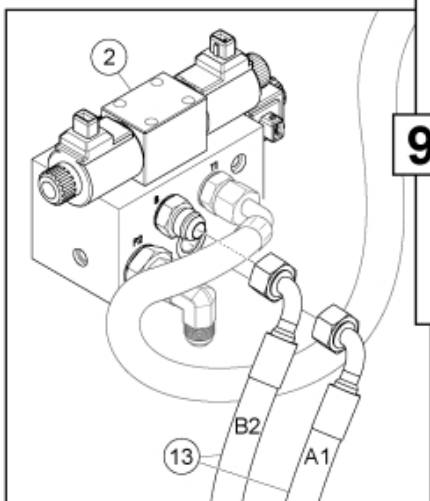

M 60024532_2

Part assemblies Hose kit

PartNo	Pos	Qty	Name	Specifications
60024532		1 PCS	Hose kit	
60024535	1	1 PCS	Plate	
10550297	2	1 PCS	Diverter valve	
519045	3	1	Plug	1/2"
519025	4	1 PCS	Plug	R 3/4"
5013854	5	3	Dowty washer	Tredo 3/4"
5013853	6	4	Dowty washer	Tredo 1/2", Part is included in kit 60007907 Hose cpl., 9032177 Hose cpl.
5044992	7	1	Base MC2 J. 7/8"	Replaces 5044954
5013856	8	1	Dowty washer	Tredo 1/4"
5027422	9	1	Adaptor	7/8" JIC 90°
5006000	10	8	Screw	M6SF M8x20 (8,8)
10413875	11	1	Bracket	
1120133	12	2	Adaptor	7/8" UNF JIC - R 1/2"K
5051267	13	2 PCS	Hose	1/2" L=1350 7/8RLM 45LM
5027500	14	2 PCS	Adaptor	7/8"UNF JIC - R 3/4"K
5027417	15	1	Adaptor	3/4" JIC 37-G1/2"
9032420	17	1 PCS	Hose	7/8" JICx700
60022818	18	1 PCS	Adaptor	90° Elbow
5050832	19	1 PCS	Hose	1/4" L=280 M14x1,5 MLRLM 90LM
5050833	20	1 PCS	Hose	1/4" L=560 7/16RLM M14x1,5 ML90LM
5050834	21	1 PCS	Hose	3/8" L=510 9/16RLM 90LM
5027837	22	1 PCS	Adaptor	M14 x 1.5 - R 1/4"K
60023023	23	1	Electr. Cable	
5006017	24	2	Screw	M6SF M8x30
60032363	25	1 PCS	Bracket	
60024627	26	2 PCS	Plate	
5011553	27	2	Nut	M6M M8 Loc-king
5051265	28	1 PCS	Adaptor	90° Elbow
5033606	29	6	Cable tie	7,5 x 385