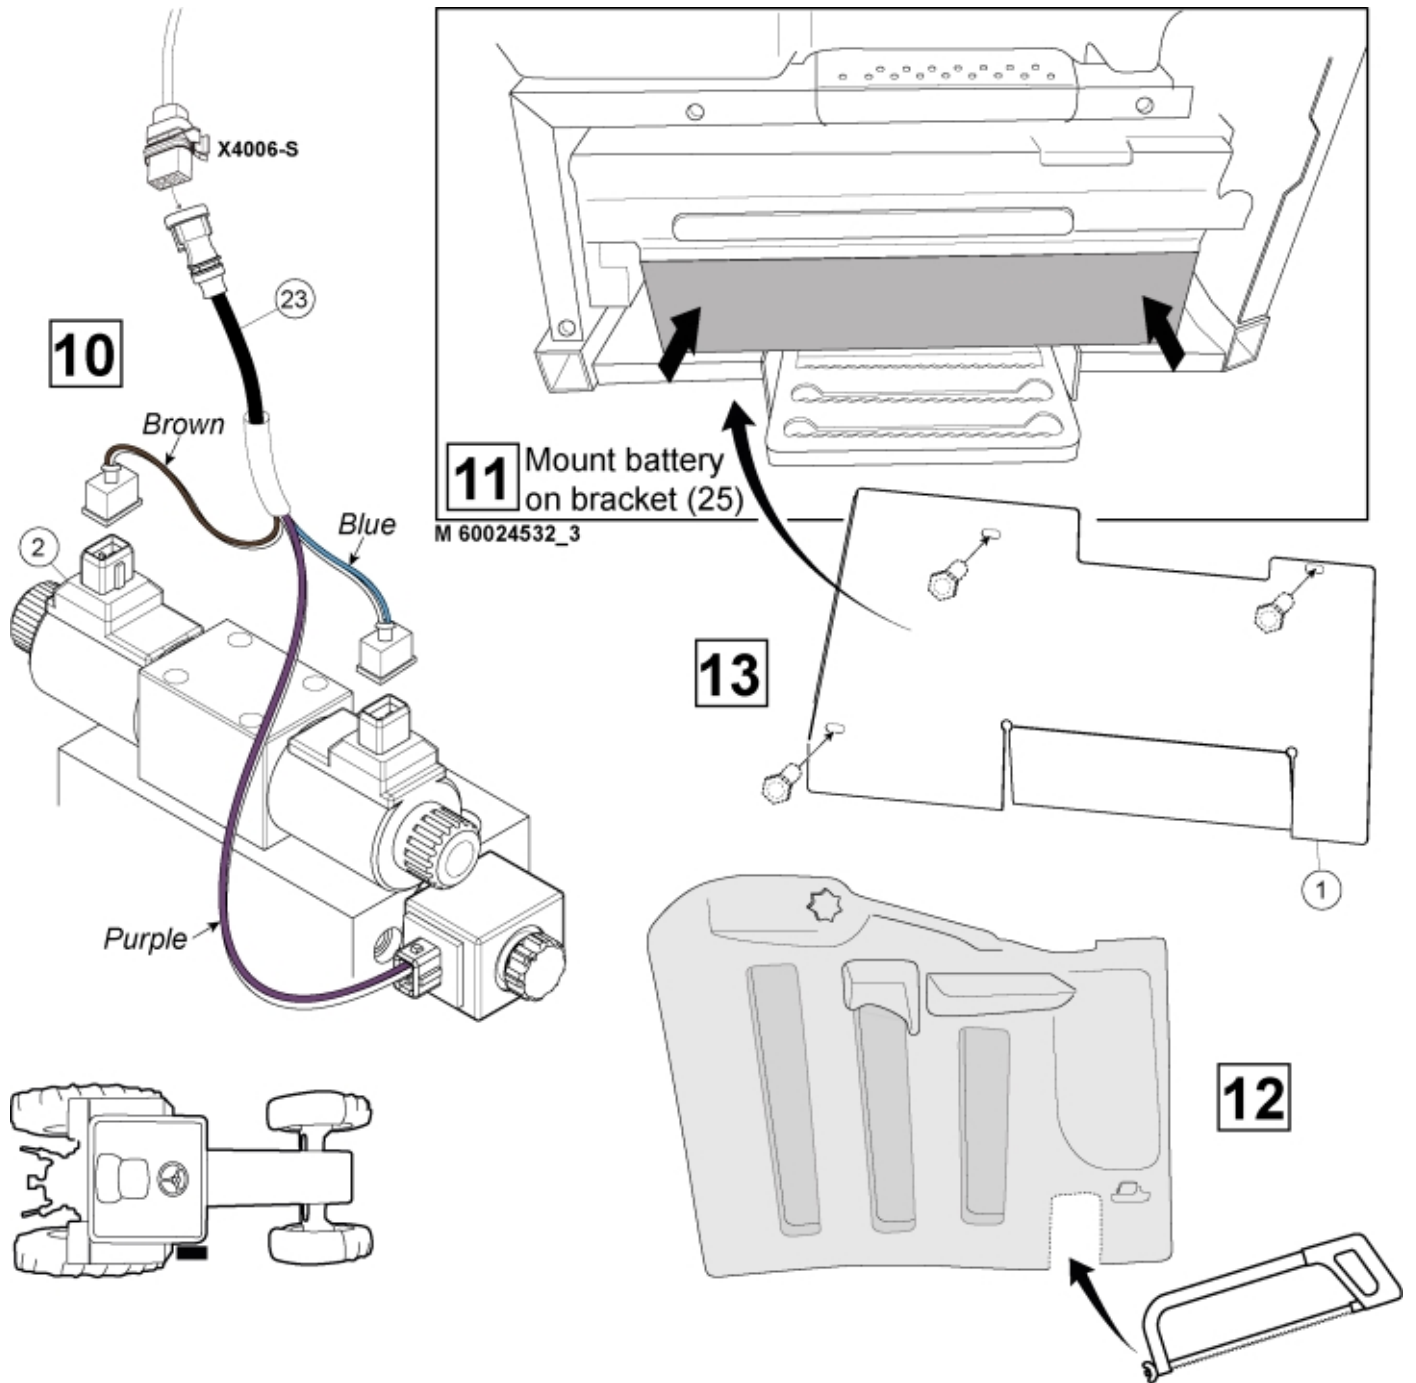

M 60024532_2

Part assemblies Hose kit

PartNo	Pos	Qty	Name	Specifications
60024532		1 PCS	Hose kit	
60024535	1	1 PCS	Plate	
10550297	2	1 PCS	Diverter valve	
519045	3	1	Plug	1/2"
519025	4	1 PCS	Plug	R 3/4"
5013854	5	3	Dowty washer	Tredo 3/4"
5013853	6	4	Dowty washer	Tredo 1/2", Part is included in kit 60007907 Hose cpl., 9032177 Hose cpl.
5044992	7	1	Base MC2 J. 7/8"	Replaces 5044954
5013856	8	1	Dowty washer	Tredo 1/4"
5027422	9	1	Adaptor	7/8" JIC 90°
5006000	10	8	Screw	M6SF M8x20 (8,8)
10413875	11	1	Bracket	
1120133	12	2	Adaptor	7/8" UNF JIC - R 1/2"K
5051267	13	2 PCS	Hose	1/2" L=1350 7/8RLM 45LM
5027500	14	2 PCS	Adaptor	7/8"UNF JIC - R 3/4"K
5027417	15	1	Adaptor	3/4" JIC 37-G1/2"
9032420	17	1 PCS	Hose	7/8" JICx700
60022818	18	1 PCS	Adaptor	90° Elbow
5050832	19	1 PCS	Hose	1/4" L=280 M14x1,5 MLRLM 90LM
5050833	20	1 PCS	Hose	1/4" L=560 7/16RLM M14x1,5 ML90LM
5050834	21	1 PCS	Hose	3/8" L=510 9/16RLM 90LM
5027837	22	1 PCS	Adaptor	M14 x 1.5 - R 1/4"K
60023023	23	1	Electr. Cable	
5006017	24	2	Screw	M6SF M8x30
60032363	25	1 PCS	Bracket	
60024627	26	2 PCS	Plate	
5011553	27	2	Nut	M6M M8 Loc-king
5051265	28	1 PCS	Adaptor	90° Elbow
5033606	29	6	Cable tie	7,5 x 385