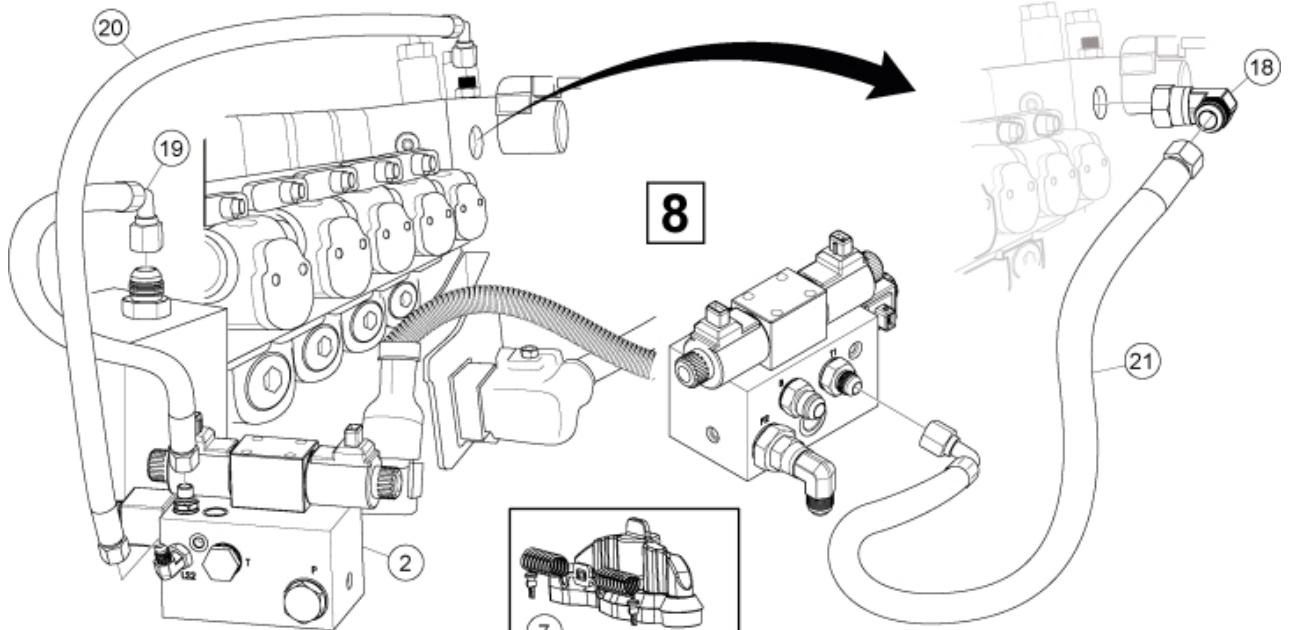

M 60024532_2

Part assemblies Hose kit

PartNo	Pos	Qty	Name	Specifications
60024532		1 PCS	Hose kit	
60024535	1	1 PCS	Plate	
10550297	2	1 PCS	Diverter valve	
519045	3	1	Plug	1/2"
519025	4	1 PCS	Plug	R 3/4"
5013854	5	3	Dowty washer	Tredo 3/4"
5013853	6	4	Dowty washer	Tredo 1/2", Part is included in kit 60007907 Hose cpl., 9032177 Hose cpl.
5044992	7	1	Base MC2 J. 7/8"	Replaces 5044954
5013856	8	1	Dowty washer	Tredo 1/4"
5027422	9	1	Adaptor	7/8" JIC 90°
5006000	10	8	Screw	M6SF M8x20 (8,8)
10413875	11	1	Bracket	
1120133	12	2	Adaptor	7/8" UNF JIC - R 1/2"K
5051267	13	2 PCS	Hose	1/2" L=1350 7/8RLM 45LM
5027500	14	2 PCS	Adaptor	7/8"UNF JIC - R 3/4"K
5027417	15	1	Adaptor	3/4" JIC 37-G1/2"
9032420	17	1 PCS	Hose	7/8" JICx700
60022818	18	1 PCS	Adaptor	90° Elbow
5050832	19	1 PCS	Hose	1/4" L=280 M14x1,5 MLRLM 90LM
5050833	20	1 PCS	Hose	1/4" L=560 7/16RLM M14x1,5 ML90LM
5050834	21	1 PCS	Hose	3/8" L=510 9/16RLM 90LM
5027837	22	1 PCS	Adaptor	M14 x 1.5 - R 1/4"K
60023023	23	1	Electr. Cable	
5006017	24	2	Screw	M6SF M8x30
60032363	25	1 PCS	Bracket	
60024627	26	2 PCS	Plate	
5011553	27	2	Nut	M6M M8 Loc-king
5051265	28	1 PCS	Adaptor	90° Elbow
5033606	29	6	Cable tie	7,5 x 385