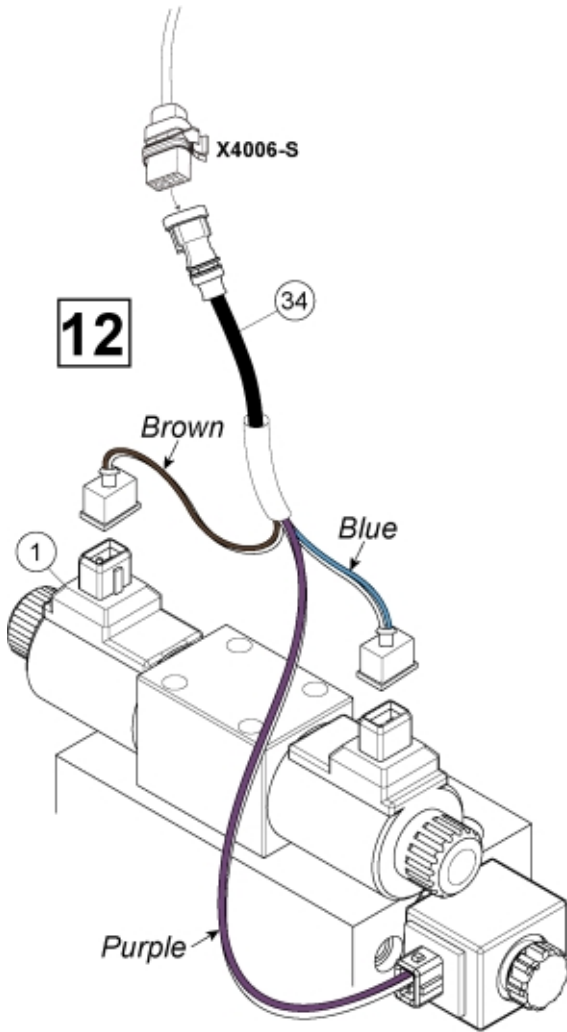

M 60016798\_1

**7**

**8**

**9**

M 60016798\_2

**Part assemblies**      Hose kit

PartNo	Pos	Qty	Name	Specifications
60016798		1 PCS	Hose kit	
10550297	1	1 PCS	Diverter valve	
519045	2	1	Plug	1/2"
519025	3	1 PCS	Plug	R 3/4"
5013854	4	3	Dowty washer	Tredo 3/4"
5013853	5	4	Dowty washer	Tredo 1/2", Part is included in kit 60007907 Hose cpl., 9032177 Hose cpl.
5044992	6	1	Base MC2 J. 7/8"	Replaces 5044954
5013856	7	1	Dowty washer	Tredo 1/4"
5027422	13	1	Adaptor	7/8" JIC 90°
5006000	20	4	Screw	M6SF M8x20 (8,8)
10413875	21	1	Bracket	
1120133	22	2	Adaptor	7/8" UNF JIC - R 1/2"K
9031982	23	2	Hose	1/2" L=2000 7/8 90LM 7/8RLM
5027500	24	2 PCS	Adaptor	7/8"UNF JIC - R 3/4"K
5027417	25	1	Adaptor	3/4" JIC 37-G1/2"
9032420	27	1 PCS	Hose	7/8" JICx700
60022818	29	1 PCS	Adaptor	
5050832	30	1 PCS	Hose	1/4" L=280 M14x1,5 MLRLM 90LM
5050833	31	1 PCS	Hose	1/4" L=560 7/16RLM M14x1,5 ML90LM
5050834	32	1 PCS	Hose	3/8" L=510 9/16RLM 90LM
5027837	33	1 PCS	Adaptor	M14 x 1.5 - R 1/4"K
60023023	34	1	Electr. Cable	
5051265	36	1 PCS	Adaptor	90° Elbow
5006017	40	2	Screw	M6SF M8x30
10414595	41	1 PCS	Bracket	