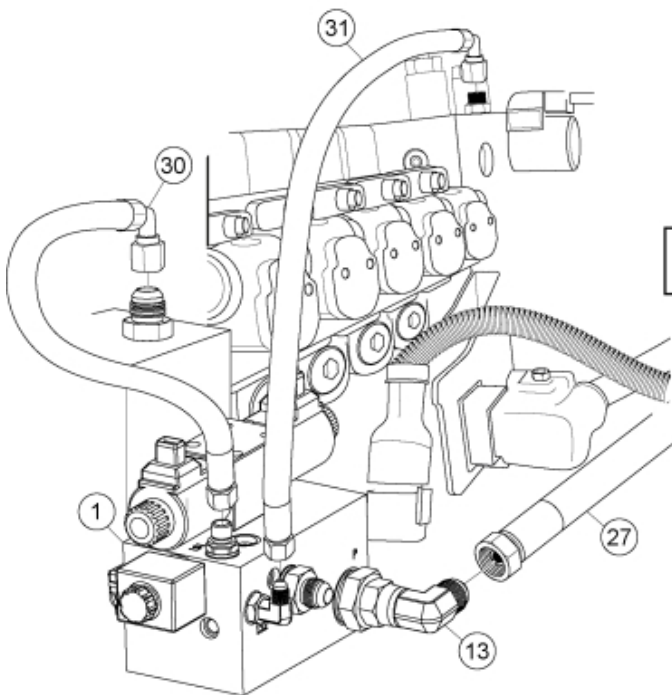

M 60016798\_1

**7**

**8**

**9**

M 60016798\_2

**Part assemblies**      Hose kit

PartNo	Pos	Qty	Name	Specifications
60016798		1 PCS	Hose kit	
10550297	1	1 PCS	Diverter valve	
519045	2	1	Plug	1/2"
519025	3	1 PCS	Plug	R 3/4"
5013854	4	3	Dowty washer	Tredo 3/4"
5013853	5	4	Dowty washer	Tredo 1/2", Part is included in kit 60007907 Hose cpl., 9032177 Hose cpl.
5044992	6	1	Base MC2 J. 7/8"	Replaces 5044954
5013856	7	1	Dowty washer	Tredo 1/4"
5027422	13	1	Adaptor	7/8" JIC 90°
5006000	20	4	Screw	M6SF M8x20 (8,8)
10413875	21	1	Bracket	
1120133	22	2	Adaptor	7/8" UNF JIC - R 1/2"K
9031982	23	2	Hose	1/2" L=2000 7/8 90LM 7/8RLM
5027500	24	2 PCS	Adaptor	7/8"UNF JIC - R 3/4"K
5027417	25	1	Adaptor	3/4" JIC 37-G1/2"
9032420	27	1 PCS	Hose	7/8" JICx700
60022818	29	1 PCS	Adaptor	
5050832	30	1 PCS	Hose	1/4" L=280 M14x1,5 MLRLM 90LM
5050833	31	1 PCS	Hose	1/4" L=560 7/16RLM M14x1,5 ML90LM
5050834	32	1 PCS	Hose	3/8" L=510 9/16RLM 90LM
5027837	33	1 PCS	Adaptor	M14 x 1.5 - R 1/4"K
60023023	34	1	Electr. Cable	
5051265	36	1 PCS	Adaptor	90° Elbow
5006017	40	2	Screw	M6SF M8x30
10414595	41	1 PCS	Bracket	