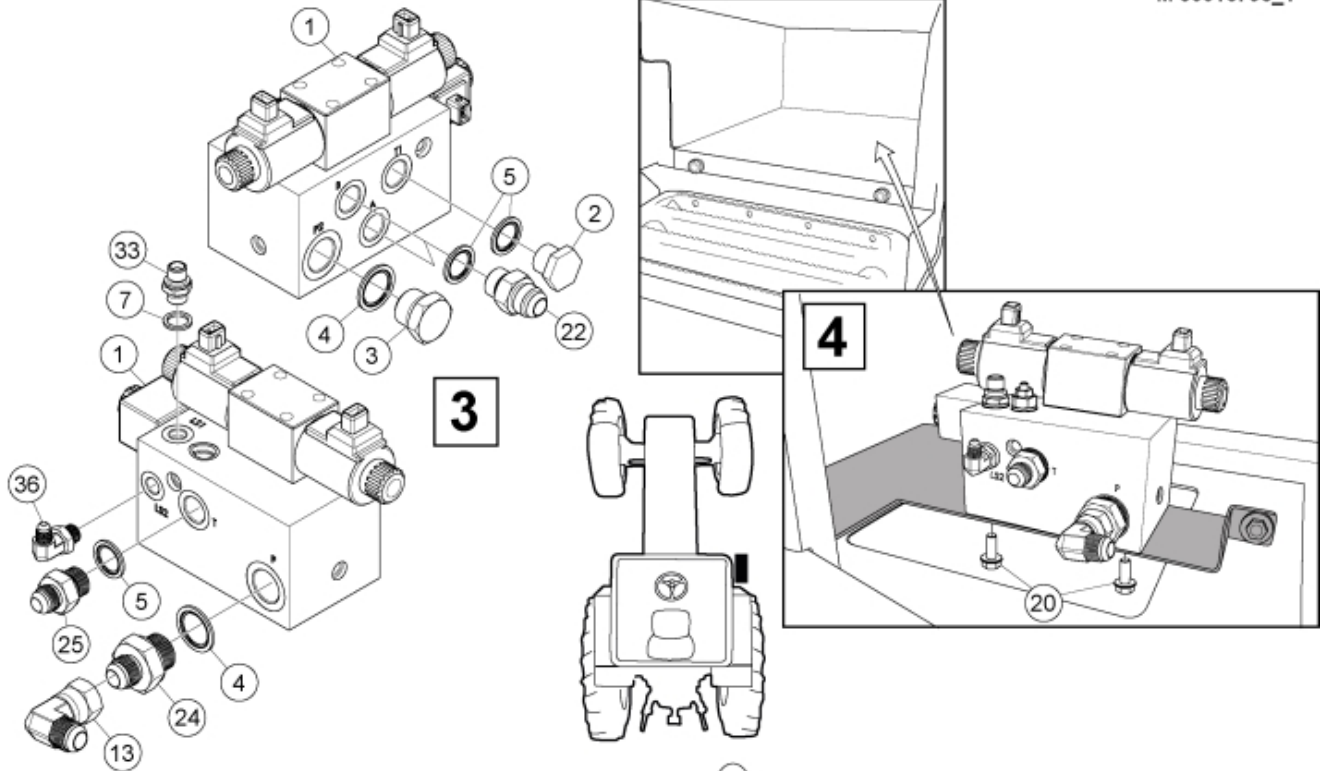

M 60016798\_1

**7**

**8**

**9**

M 60016798\_2

**Part assemblies**      Hose kit

PartNo	Pos	Qty	Name	Specifications
60016798		1 PCS	Hose kit	
10550297	1	1 PCS	Diverter valve	
519045	2	1	Plug	1/2"
519025	3	1 PCS	Plug	R 3/4"
5013854	4	3	Dowty washer	Tredo 3/4"
5013853	5	4	Dowty washer	Tredo 1/2", Part is included in kit 60007907 Hose cpl., 9032177 Hose cpl.
5044992	6	1	Base MC2 J. 7/8"	Replaces 5044954
5013856	7	1	Dowty washer	Tredo 1/4"
5027422	13	1	Adaptor	7/8" JIC 90°
5006000	20	4	Screw	M6SF M8x20 (8,8)
10413875	21	1	Bracket	
1120133	22	2	Adaptor	7/8" UNF JIC - R 1/2"K
9031982	23	2	Hose	1/2" L=2000 7/8 90LM 7/8RLM
5027500	24	2 PCS	Adaptor	7/8"UNF JIC - R 3/4"K
5027417	25	1	Adaptor	3/4" JIC 37-G1/2"
9032420	27	1 PCS	Hose	7/8" JICx700
60022818	29	1 PCS	Adaptor	
5050832	30	1 PCS	Hose	1/4" L=280 M14x1,5 MLRLM 90LM
5050833	31	1 PCS	Hose	1/4" L=560 7/16RLM M14x1,5 ML90LM
5050834	32	1 PCS	Hose	3/8" L=510 9/16RLM 90LM
5027837	33	1 PCS	Adaptor	M14 x 1.5 - R 1/4"K
60023023	34	1	Electr. Cable	
5051265	36	1 PCS	Adaptor	90° Elbow
5006017	40	2	Screw	M6SF M8x30
10414595	41	1 PCS	Bracket	