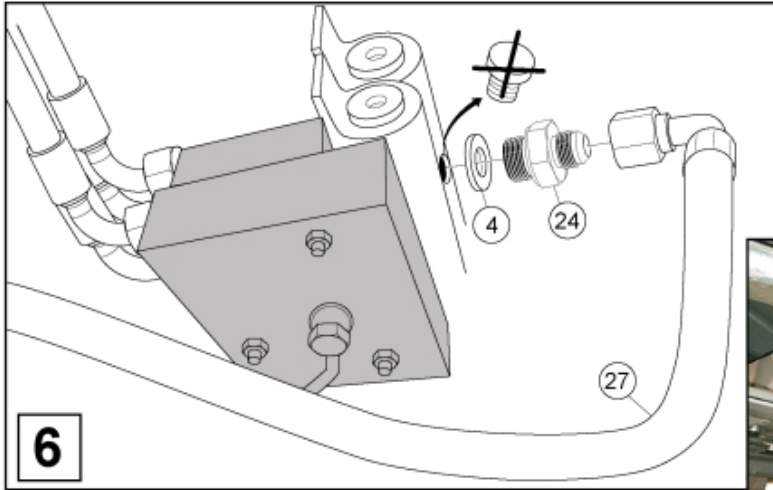

M 60016798\_1

**7**

**8**

**9**

M 60016798\_2

**Part assemblies**      Hose kit

PartNo	Pos	Qty	Name	Specifications
60016798		1 PCS	Hose kit	
10550297	1	1 PCS	Diverter valve	
519045	2	1	Plug	1/2"
519025	3	1 PCS	Plug	R 3/4"
5013854	4	3	Dowty washer	Tredo 3/4"
5013853	5	4	Dowty washer	Tredo 1/2", Part is included in kit 60007907 Hose cpl., 9032177 Hose cpl.
5044992	6	1	Base MC2 J. 7/8"	Replaces 5044954
5013856	7	1	Dowty washer	Tredo 1/4"
5027422	13	1	Adaptor	7/8" JIC 90°
5006000	20	4	Screw	M6SF M8x20 (8,8)
10413875	21	1	Bracket	
1120133	22	2	Adaptor	7/8" UNF JIC - R 1/2"K
9031982	23	2	Hose	1/2" L=2000 7/8 90LM 7/8RLM
5027500	24	2 PCS	Adaptor	7/8"UNF JIC - R 3/4"K
5027417	25	1	Adaptor	3/4" JIC 37-G1/2"
9032420	27	1 PCS	Hose	7/8" JICx700
60022818	29	1 PCS	Adaptor	
5050832	30	1 PCS	Hose	1/4" L=280 M14x1,5 MLRLM 90LM
5050833	31	1 PCS	Hose	1/4" L=560 7/16RLM M14x1,5 ML90LM
5050834	32	1 PCS	Hose	3/8" L=510 9/16RLM 90LM
5027837	33	1 PCS	Adaptor	M14 x 1.5 - R 1/4"K
60023023	34	1	Electr. Cable	
5051265	36	1 PCS	Adaptor	90° Elbow
5006017	40	2	Screw	M6SF M8x30
10414595	41	1 PCS	Bracket	