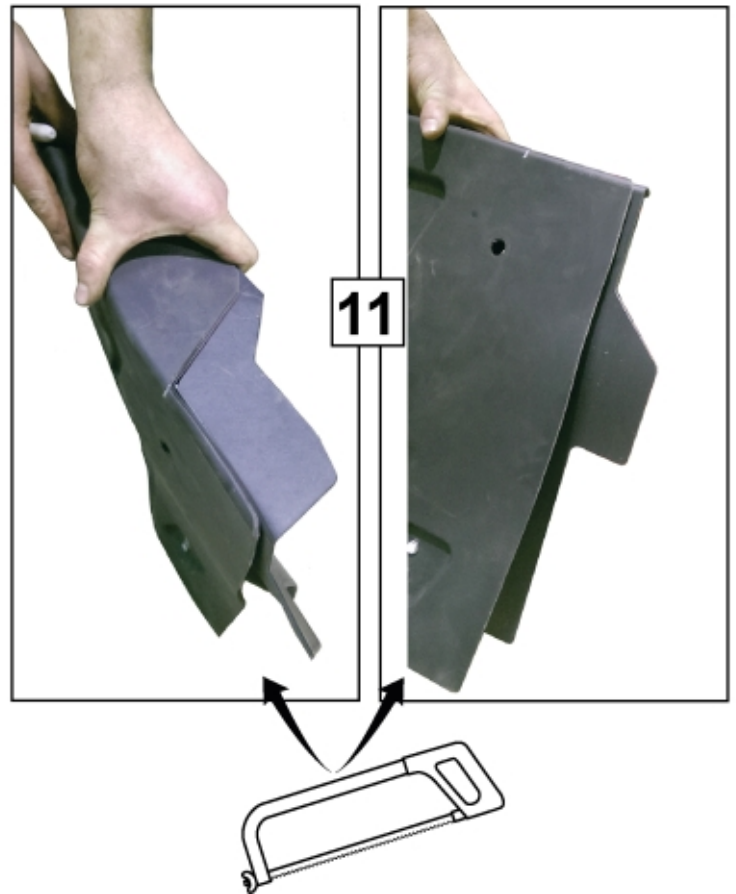

M 60016798\_1

**7**

**8**

**9**

M 60016798\_2

**Part assemblies**      Hose kit

PartNo	Pos	Qty	Name	Specifications
60016798		1 PCS	Hose kit	
10550297	1	1 PCS	Diverter valve	
519045	2	1	Plug	1/2"
519025	3	1 PCS	Plug	R 3/4"
5013854	4	3	Dowty washer	Tredo 3/4"
5013853	5	4	Dowty washer	Tredo 1/2", Part is included in kit 60007907 Hose cpl., 9032177 Hose cpl.
5044992	6	1	Base MC2 J. 7/8"	Replaces 5044954
5013856	7	1	Dowty washer	Tredo 1/4"
5027422	13	1	Adaptor	7/8" JIC 90°
5006000	20	4	Screw	M6SF M8x20 (8,8)
10413875	21	1	Bracket	
1120133	22	2	Adaptor	7/8" UNF JIC - R 1/2"K
9031982	23	2	Hose	1/2" L=2000 7/8 90LM 7/8RLM
5027500	24	2 PCS	Adaptor	7/8"UNF JIC - R 3/4"K
5027417	25	1	Adaptor	3/4" JIC 37-G1/2"
9032420	27	1 PCS	Hose	7/8" JICx700
60022818	29	1 PCS	Adaptor	
5050832	30	1 PCS	Hose	1/4" L=280 M14x1,5 MLRLM 90LM
5050833	31	1 PCS	Hose	1/4" L=560 7/16RLM M14x1,5 ML90LM
5050834	32	1 PCS	Hose	3/8" L=510 9/16RLM 90LM
5027837	33	1 PCS	Adaptor	M14 x 1.5 - R 1/4"K
60023023	34	1	Electr. Cable	
5051265	36	1 PCS	Adaptor	90° Elbow
5006017	40	2	Screw	M6SF M8x30
10414595	41	1 PCS	Bracket	