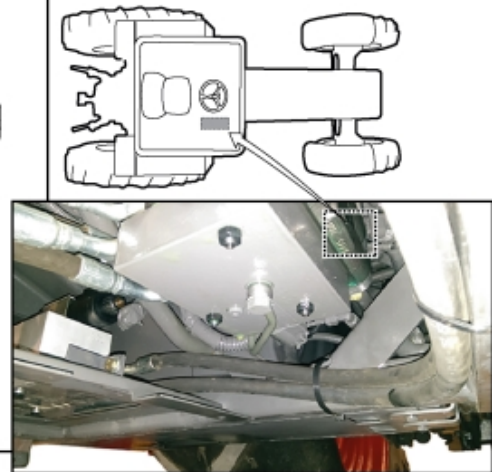

M 60016798\_1

**7**

**8**

**9**

M 60016798\_2

**Part assemblies**      Hose kit

PartNo	Pos	Qty	Name	Specifications
60016798		1 PCS	Hose kit	
10550297	1	1 PCS	Diverter valve	
519045	2	1	Plug	1/2"
519025	3	1 PCS	Plug	R 3/4"
5013854	4	3	Dowty washer	Tredo 3/4"
5013853	5	4	Dowty washer	Tredo 1/2", Part is included in kit 60007907 Hose cpl., 9032177 Hose cpl.
5044992	6	1	Base MC2 J. 7/8"	Replaces 5044954
5013856	7	1	Dowty washer	Tredo 1/4"
5027422	13	1	Adaptor	7/8" JIC 90°
5006000	20	4	Screw	M6SF M8x20 (8,8)
10413875	21	1	Bracket	
1120133	22	2	Adaptor	7/8" UNF JIC - R 1/2"K
9031982	23	2	Hose	1/2" L=2000 7/8 90LM 7/8RLM
5027500	24	2 PCS	Adaptor	7/8"UNF JIC - R 3/4"K
5027417	25	1	Adaptor	3/4" JIC 37-G1/2"
9032420	27	1 PCS	Hose	7/8" JICx700
60022818	29	1 PCS	Adaptor	
5050832	30	1 PCS	Hose	1/4" L=280 M14x1,5 MLRLM 90LM
5050833	31	1 PCS	Hose	1/4" L=560 7/16RLM M14x1,5 ML90LM
5050834	32	1 PCS	Hose	3/8" L=510 9/16RLM 90LM
5027837	33	1 PCS	Adaptor	M14 x 1.5 - R 1/4"K
60023023	34	1	Electr. Cable	
5051265	36	1 PCS	Adaptor	90° Elbow
5006017	40	2	Screw	M6SF M8x30
10414595	41	1 PCS	Bracket	