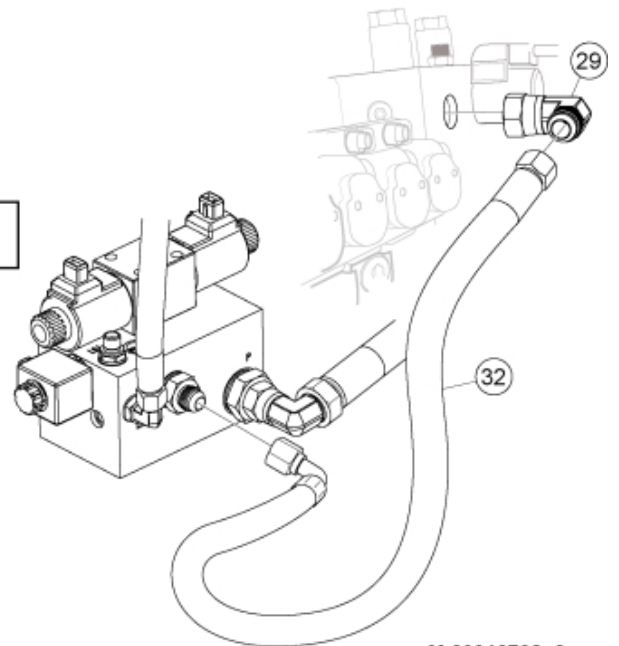

M 60016798\_1

**7**

**8**

**9**

M 60016798\_2

**Part assemblies**      Hose kit

PartNo	Pos	Qty	Name	Specifications
60016798		1 PCS	Hose kit	
10550297	1	1 PCS	Diverter valve	
519045	2	1	Plug	1/2"
519025	3	1 PCS	Plug	R 3/4"
5013854	4	3	Dowty washer	Tredo 3/4"
5013853	5	4	Dowty washer	Tredo 1/2", Part is included in kit 60007907 Hose cpl., 9032177 Hose cpl.
5044992	6	1	Base MC2 J. 7/8"	Replaces 5044954
5013856	7	1	Dowty washer	Tredo 1/4"
5027422	13	1	Adaptor	7/8" JIC 90°
5006000	20	4	Screw	M6SF M8x20 (8,8)
10413875	21	1	Bracket	
1120133	22	2	Adaptor	7/8" UNF JIC - R 1/2"K
9031982	23	2	Hose	1/2" L=2000 7/8 90LM 7/8RLM
5027500	24	2 PCS	Adaptor	7/8"UNF JIC - R 3/4"K
5027417	25	1	Adaptor	3/4" JIC 37-G1/2"
9032420	27	1 PCS	Hose	7/8" JICx700
60022818	29	1 PCS	Adaptor	
5050832	30	1 PCS	Hose	1/4" L=280 M14x1,5 MLRLM 90LM
5050833	31	1 PCS	Hose	1/4" L=560 7/16RLM M14x1,5 ML90LM
5050834	32	1 PCS	Hose	3/8" L=510 9/16RLM 90LM
5027837	33	1 PCS	Adaptor	M14 x 1.5 - R 1/4"K
60023023	34	1	Electr. Cable	
5051265	36	1 PCS	Adaptor	90° Elbow
5006017	40	2	Screw	M6SF M8x30
10414595	41	1 PCS	Bracket	