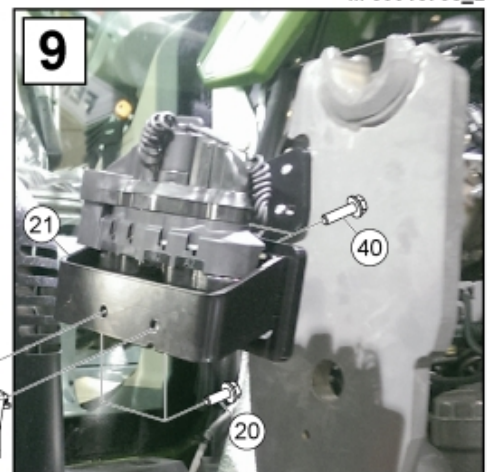

M 60016798\_1

**7**

**8**

**9**

M 60016798\_2

**Part assemblies**      Hose kit

PartNo	Pos	Qty	Name	Specifications
60016798		1 PCS	Hose kit	
10550297	1	1 PCS	Diverter valve	
519045	2	1	Plug	1/2"
519025	3	1 PCS	Plug	R 3/4"
5013854	4	3	Dowty washer	Tredo 3/4"
5013853	5	4	Dowty washer	Tredo 1/2", Part is included in kit 60007907 Hose cpl., 9032177 Hose cpl.
5044992	6	1	Base MC2 J. 7/8"	Replaces 5044954
5013856	7	1	Dowty washer	Tredo 1/4"
5027422	13	1	Adaptor	7/8" JIC 90°
5006000	20	4	Screw	M6SF M8x20 (8,8)
10413875	21	1	Bracket	
1120133	22	2	Adaptor	7/8" UNF JIC - R 1/2"K
9031982	23	2	Hose	1/2" L=2000 7/8 90LM 7/8RLM
5027500	24	2 PCS	Adaptor	7/8"UNF JIC - R 3/4"K
5027417	25	1	Adaptor	3/4" JIC 37-G1/2"
9032420	27	1 PCS	Hose	7/8" JICx700
60022818	29	1 PCS	Adaptor	
5050832	30	1 PCS	Hose	1/4" L=280 M14x1,5 MLRLM 90LM
5050833	31	1 PCS	Hose	1/4" L=560 7/16RLM M14x1,5 ML90LM
5050834	32	1 PCS	Hose	3/8" L=510 9/16RLM 90LM
5027837	33	1 PCS	Adaptor	M14 x 1.5 - R 1/4"K
60023023	34	1	Electr. Cable	
5051265	36	1 PCS	Adaptor	90° Elbow
5006017	40	2	Screw	M6SF M8x30
10414595	41	1 PCS	Bracket	