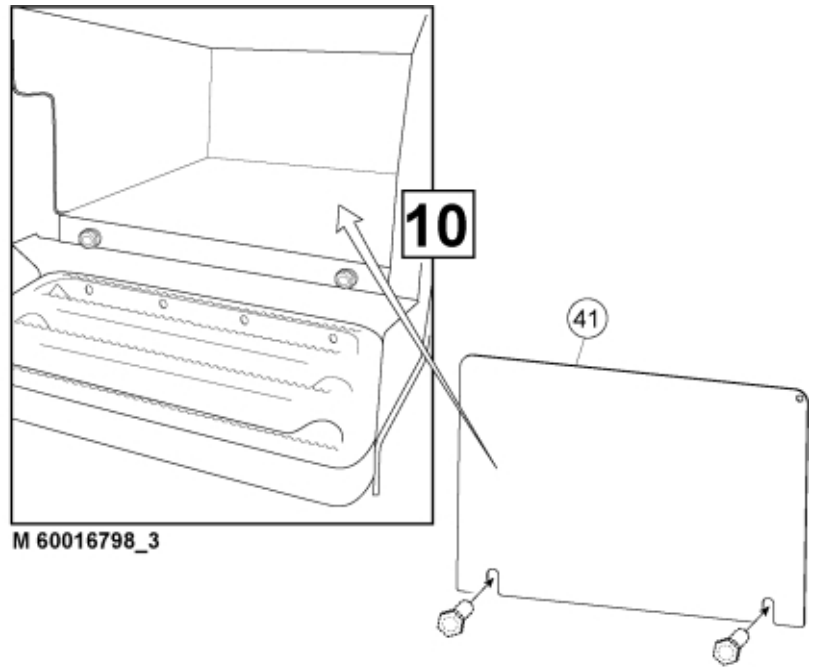

M 60016798\_1

**7**

**8**

**9**

M 60016798\_2

**Part assemblies**      Hose kit

PartNo	Pos	Qty	Name	Specifications
60016798		1 PCS	Hose kit	
10550297	1	1 PCS	Diverter valve	
519045	2	1	Plug	1/2"
519025	3	1 PCS	Plug	R 3/4"
5013854	4	3	Dowty washer	Tredo 3/4"
5013853	5	4	Dowty washer	Tredo 1/2", Part is included in kit 60007907 Hose cpl., 9032177 Hose cpl.
5044992	6	1	Base MC2 J. 7/8"	Replaces 5044954
5013856	7	1	Dowty washer	Tredo 1/4"
5027422	13	1	Adaptor	7/8" JIC 90°
5006000	20	4	Screw	M6SF M8x20 (8,8)
10413875	21	1	Bracket	
1120133	22	2	Adaptor	7/8" UNF JIC - R 1/2"K
9031982	23	2	Hose	1/2" L=2000 7/8 90LM 7/8RLM
5027500	24	2 PCS	Adaptor	7/8"UNF JIC - R 3/4"K
5027417	25	1	Adaptor	3/4" JIC 37-G1/2"
9032420	27	1 PCS	Hose	7/8" JICx700
60022818	29	1 PCS	Adaptor	
5050832	30	1 PCS	Hose	1/4" L=280 M14x1,5 MLRLM 90LM
5050833	31	1 PCS	Hose	1/4" L=560 7/16RLM M14x1,5 ML90LM
5050834	32	1 PCS	Hose	3/8" L=510 9/16RLM 90LM
5027837	33	1 PCS	Adaptor	M14 x 1.5 - R 1/4"K
60023023	34	1	Electr. Cable	
5051265	36	1 PCS	Adaptor	90° Elbow
5006017	40	2	Screw	M6SF M8x30
10414595	41	1 PCS	Bracket	