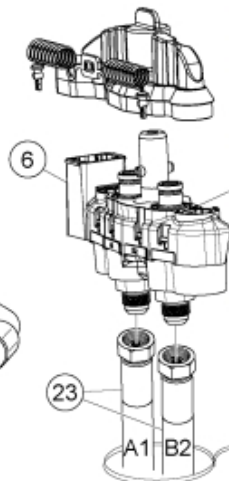

M 60016798\_1

**7**

**8**

**9**

M 60016798\_2

**Part assemblies**      Hose kit

PartNo	Pos	Qty	Name	Specifications
60016798		1 PCS	Hose kit	
10550297	1	1 PCS	Diverter valve	
519045	2	1	Plug	1/2"
519025	3	1 PCS	Plug	R 3/4"
5013854	4	3	Dowty washer	Tredo 3/4"
5013853	5	4	Dowty washer	Tredo 1/2", Part is included in kit 60007907 Hose cpl., 9032177 Hose cpl.
5044992	6	1	Base MC2 J. 7/8"	Replaces 5044954
5013856	7	1	Dowty washer	Tredo 1/4"
5027422	13	1	Adaptor	7/8" JIC 90°
5006000	20	4	Screw	M6SF M8x20 (8,8)
10413875	21	1	Bracket	
1120133	22	2	Adaptor	7/8" UNF JIC - R 1/2"K
9031982	23	2	Hose	1/2" L=2000 7/8 90LM 7/8RLM
5027500	24	2 PCS	Adaptor	7/8"UNF JIC - R 3/4"K
5027417	25	1	Adaptor	3/4" JIC 37-G1/2"
9032420	27	1 PCS	Hose	7/8" JICx700
60022818	29	1 PCS	Adaptor	
5050832	30	1 PCS	Hose	1/4" L=280 M14x1,5 MLRLM 90LM
5050833	31	1 PCS	Hose	1/4" L=560 7/16RLM M14x1,5 ML90LM
5050834	32	1 PCS	Hose	3/8" L=510 9/16RLM 90LM
5027837	33	1 PCS	Adaptor	M14 x 1.5 - R 1/4"K
60023023	34	1	Electr. Cable	
5051265	36	1 PCS	Adaptor	90° Elbow
5006017	40	2	Screw	M6SF M8x30
10414595	41	1 PCS	Bracket	