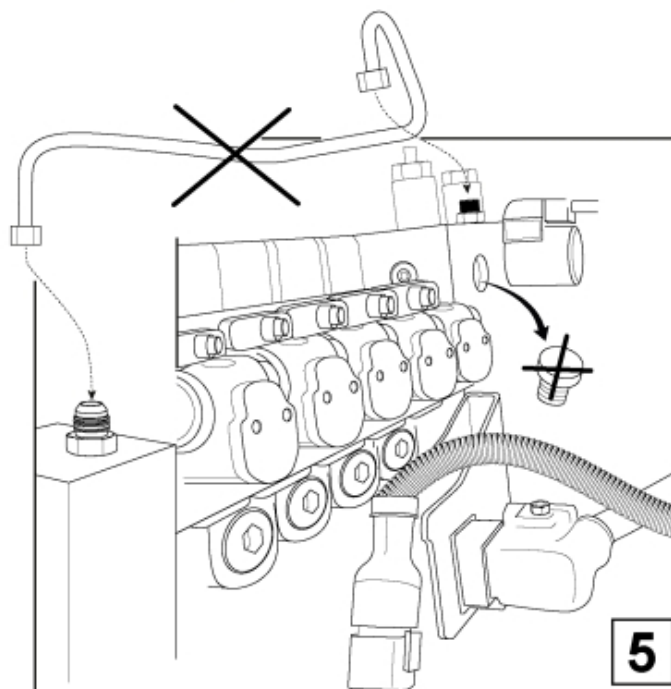

M 60016798\_1

**7**

**8**

**9**

M 60016798\_2

**Part assemblies**      Hose kit

PartNo	Pos	Qty	Name	Specifications
60016798		1 PCS	Hose kit	
10550297	1	1 PCS	Diverter valve	
519045	2	1	Plug	1/2"
519025	3	1 PCS	Plug	R 3/4"
5013854	4	3	Dowty washer	Tredo 3/4"
5013853	5	4	Dowty washer	Tredo 1/2", Part is included in kit 60007907 Hose cpl., 9032177 Hose cpl.
5044992	6	1	Base MC2 J. 7/8"	Replaces 5044954
5013856	7	1	Dowty washer	Tredo 1/4"
5027422	13	1	Adaptor	7/8" JIC 90°
5006000	20	4	Screw	M6SF M8x20 (8,8)
10413875	21	1	Bracket	
1120133	22	2	Adaptor	7/8" UNF JIC - R 1/2"K
9031982	23	2	Hose	1/2" L=2000 7/8 90LM 7/8RLM
5027500	24	2 PCS	Adaptor	7/8"UNF JIC - R 3/4"K
5027417	25	1	Adaptor	3/4" JIC 37-G1/2"
9032420	27	1 PCS	Hose	7/8" JICx700
60022818	29	1 PCS	Adaptor	
5050832	30	1 PCS	Hose	1/4" L=280 M14x1,5 MLRLM 90LM
5050833	31	1 PCS	Hose	1/4" L=560 7/16RLM M14x1,5 ML90LM
5050834	32	1 PCS	Hose	3/8" L=510 9/16RLM 90LM
5027837	33	1 PCS	Adaptor	M14 x 1.5 - R 1/4"K
60023023	34	1	Electr. Cable	
5051265	36	1 PCS	Adaptor	90° Elbow
5006017	40	2	Screw	M6SF M8x30
10414595	41	1 PCS	Bracket	