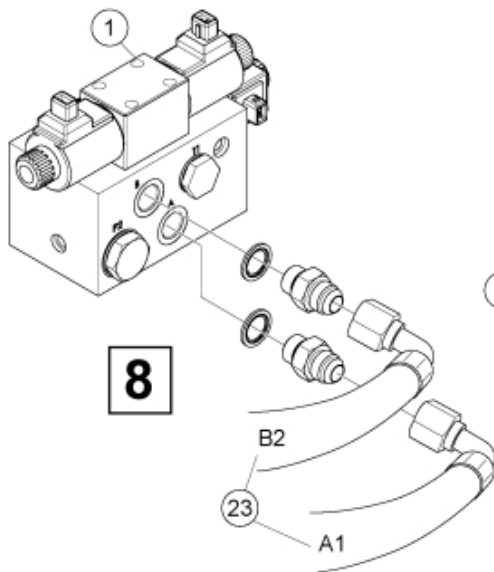

M 60016798\_1

**7**

**8**

**9**

M 60016798\_2

**Part assemblies**      Hose kit

PartNo	Pos	Qty	Name	Specifications
60016798		1 PCS	Hose kit	
10550297	1	1 PCS	Diverter valve	
519045	2	1	Plug	1/2"
519025	3	1 PCS	Plug	R 3/4"
5013854	4	3	Dowty washer	Tredo 3/4"
5013853	5	4	Dowty washer	Tredo 1/2", Part is included in kit 60007907 Hose cpl., 9032177 Hose cpl.
5044992	6	1	Base MC2 J. 7/8"	Replaces 5044954
5013856	7	1	Dowty washer	Tredo 1/4"
5027422	13	1	Adaptor	7/8" JIC 90°
5006000	20	4	Screw	M6SF M8x20 (8,8)
10413875	21	1	Bracket	
1120133	22	2	Adaptor	7/8" UNF JIC - R 1/2"K
9031982	23	2	Hose	1/2" L=2000 7/8 90LM 7/8RLM
5027500	24	2 PCS	Adaptor	7/8"UNF JIC - R 3/4"K
5027417	25	1	Adaptor	3/4" JIC 37-G1/2"
9032420	27	1 PCS	Hose	7/8" JICx700
60022818	29	1 PCS	Adaptor	
5050832	30	1 PCS	Hose	1/4" L=280 M14x1,5 MLRLM 90LM
5050833	31	1 PCS	Hose	1/4" L=560 7/16RLM M14x1,5 ML90LM
5050834	32	1 PCS	Hose	3/8" L=510 9/16RLM 90LM
5027837	33	1 PCS	Adaptor	M14 x 1.5 - R 1/4"K
60023023	34	1	Electr. Cable	
5051265	36	1 PCS	Adaptor	90° Elbow
5006017	40	2	Screw	M6SF M8x30
10414595	41	1 PCS	Bracket	