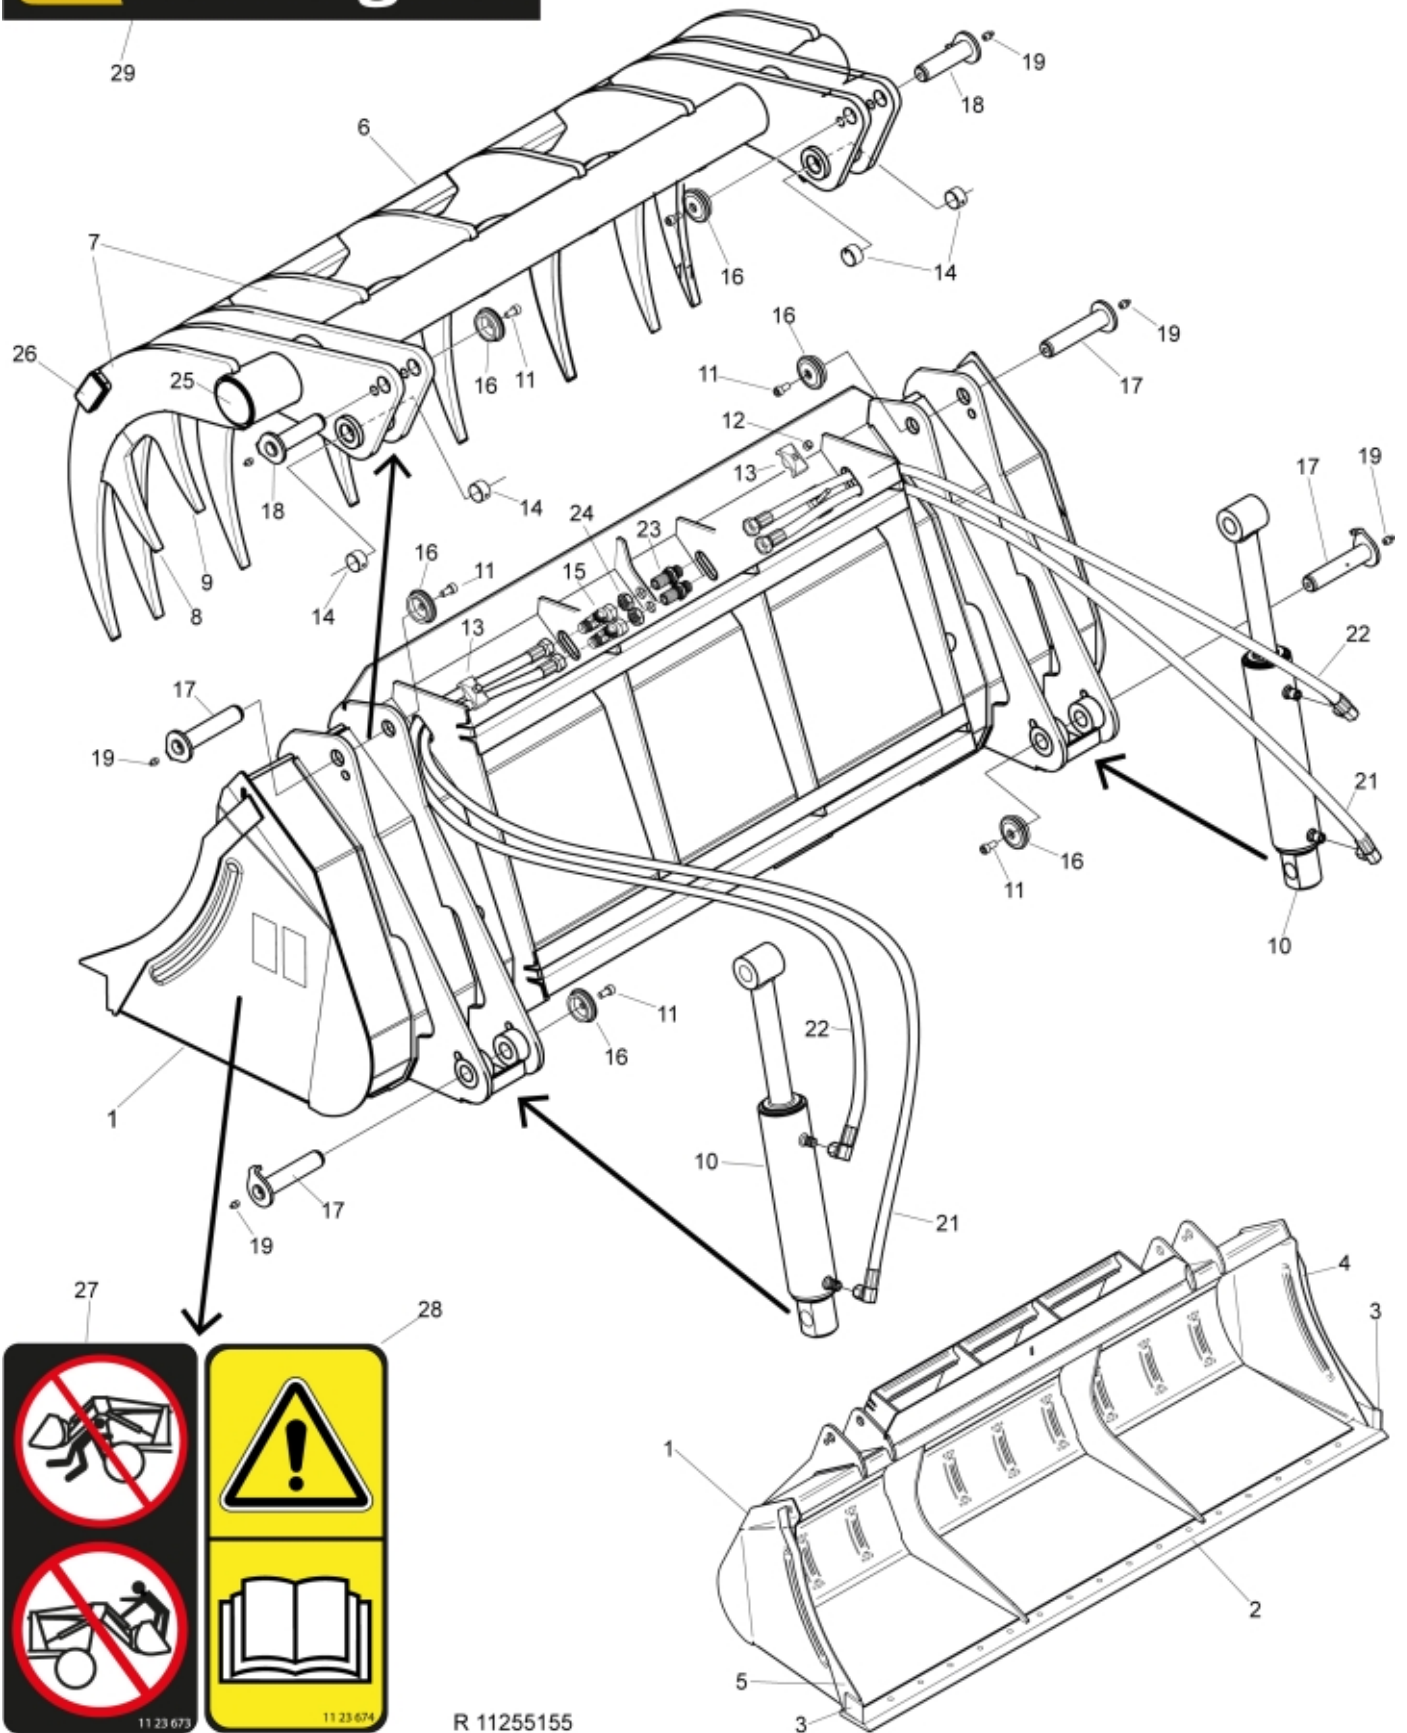

Q Powergrab™

Part assemblies		Powergrab 210 BoH w/o hooks		
Specification		Year From: 01/01/2018 00:00:00		
PartNo	Pos	Qty	Name	Specifications
11255155		1	Powergrab 210 BoH w/o hooks	01/01/2018 00:00:00
60032447	1	1 PCS	Bucket 210 BoH	Powergrab
60044777	2	1 PCS	• Cutting edge	2150mm
11261438	3	2	• Cutting edge	L=80
11261467	4	1 PCS	• Stiffening Plate LH	
11261468	5	1 PCS	• Stiffening Plate RH	
11262095	6	1 PCS	Grab head	
11262091	7	4 PCS	• Claw	Replaces 11261455
11262089	8	2 PCS	• Side claw	Replaces 11261433
11262090	9	2 PCS	• Side claw	Replaces 11261443
12707510-1	10	2	Cylinder	Glossy Black, 01/01/2026 00:00:00
5004917	11	6	Screw	
5011553	12	2	Nut	M6M M8 Loc-king
5016968	13	2	Hose clamp	
5018514	14	4	Bushing	D35 L=20
5028031	15	2	T-Adapter	
5215131	16	6	Locking cover	
9020063	17	4 PCS	Pin	D=35, L=179
9020107	18	2 PCS	Pin	D=35, L=116
5023005	19	6	Greaser	M 10 x 1
9031432	20	1 PCS	Hose kit	
9031495	21	2	• Hose	3/8"
9031499	22	2	• Hose	3/8"
1120159	23	2	Adaptor	
5011757	24	2	Nut	
11261471	25	2	Plastic cover	
11261472	26	2 PCS	Plastic cover tube	
1123673	27	1	Warning decal	
1123674	28	1	Warning decal	"Read manual"
11137143	29	1 PCS	Decal	Powergrab