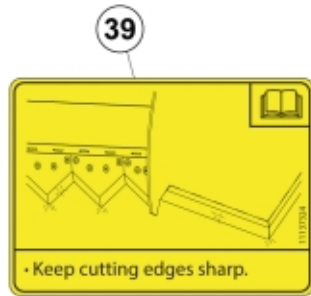

r11255267_1

r11255061-11255109-11255267-11255268_2

Part assemblies		Silocut XL 225 Profiled tines		
Specification		Year From: 01/08/2018 00:00:00		
PartNo	Pos	Qty	Name	Specifications
11255267		1	Silocut XL 225 Profiled tines	01/08/2018 00:00:00
60034749	1	18	Tine	
60027947	3	2	Pin	
5051187	4	2	Bushing	
60028115-1	5	2	Cylinder	28/04/2026 00:00:00
5023005	6	2	Greaser	M 10 x 1
5028031	7	2	T-Adapter	
5051191	8	2	Hose clamp	
5013101	9	2	Washer	BRB 8,4 x 16
5011553	10	2	Nut	M6M M8 Loc-king
5028311	11	2	Plug	
11120580	12	2	Adapter cpl.	
60006393	14	2	Pin	
5022119	15	2	Plug	
11262629-22	16	8	Cutting edge	250mm
11262628-22	17	1	Cutting edge RH	125mm
11262627-22	18	1	Cutting edge LH	125mm
5050610	19	38	Screw	MF6S 12.9 fzb M12x20
5002114	20	2	Screw	M6S 12x100
5011555	21	2	Nut	M12 Loc
5215131	22	4	Locking cover	
5050608	23	4	Screw	MC6S M10x20 Loc
60030256	24	2	Pin cpl.	
60030277		1	Hose kit	
60030272	25	2	• Hose	1/2" L=1650 1/2" G90LMC 1/2" GRLM
60030276	26	2	• Hose	1/2" L=1300 1/2" G90LMC 1/2" GRLM
60029953	27	2	Plate	
5005990	28	12	Screw	MF6S M10 x 30 (10.9)
5034439	29	2	Protection sleeve	
5022177	33	1	Cable tie	Red
5022179	34	1	Cable tie	Blue
60034424	35	1 PCS	Decal	"Silocut XL"
60034529	36	2 PCS	Decal	225 XL
1123673	37	1	Warning decal	
1123674	38	1	Warning decal	"Read manual"
11137324	39	1	Warning decal	"Keep cutting edges sharp"
60034425	40	1	Warning decal	
11136516	41	1	Warning decal	
11136459	42	1	Warning decal	Only for North Am. Warning triangle
11136447	43	2	Warning decal	Only for North Am. DANGER
60049830-22	44	1 PCS	Side tine	LH
60049829-22	45	1 PCS	Side tine	RH
5051849	46	6 PCS	Screw	MF6S M12x40
60027873	48	2	Cutting edge	
60027313	49	2	Cutting edge	