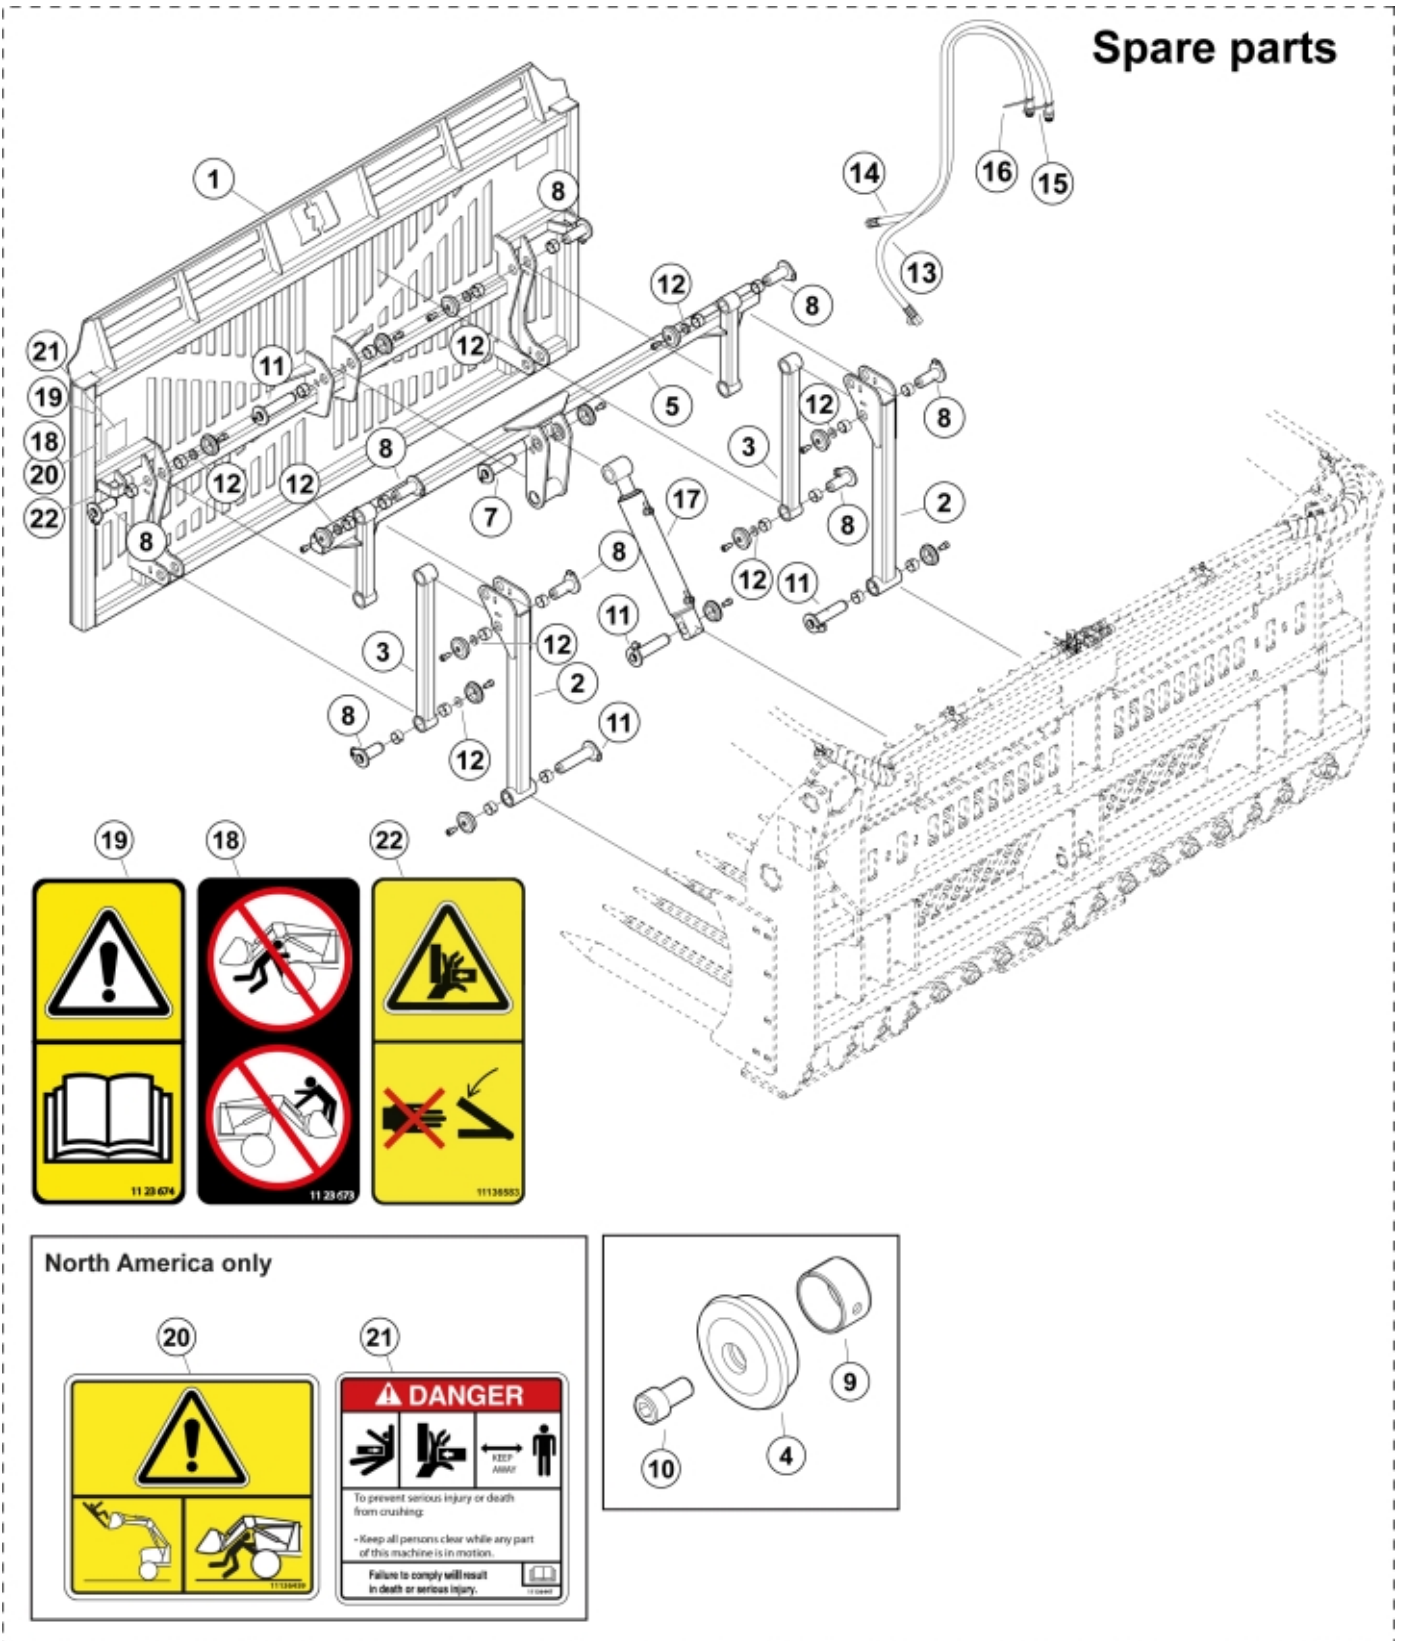

15 16
Red Blue
↓
To loader
4th service

M 11255107-1

M 11255107-2

Description 250
Part assemblies Push out mechanism 250
Specification Year From: 01/08/2018 00:00:00

PartNo	Pos	Qty	Name	Specifications
11255108		1	Push out mechanism 250	01/08/2018 00:00:00
60038122-17	1	1 PCS	Frame	
60037450-17	2	2 PCS	Arm	
60039201-17	3	2 PCS	Arm	
5215131	4	13	Locking cover	
60039280-17	5	1	Beam	
9020110	7	1	Pivot Pin	D=30, L=105mm
60030108	8	8 PCS	Pin	
5018515	9	22	Bushing	D30 L=20
5050608	10	13	Screw	MC6S M10x20 Loc
60018046	11	4	Pivot Pin	D=30, L=127mm
5013177	12	8	Washer	TBR SB 10.5x28x6
60034559	13	1 PCS	Hose	3/8" L=2000mm
60034560	14	1 PCS	Hose	3/8" L=2000mm
5022177	15	1	Cable tie	Red
5022179	16	1	Cable tie	Blue
12711010-1	17	1	Cylinder	Glossy Black
1123673	18	1	Warning decal	
1123674	19	1	Warning decal	"Read manual"
11136459	20	1	Warning decal	Only for North Am. Warning triangle
11136447	21	1	Warning decal	Only for North Am. DANGER
11136583	22	1	Warning decal	