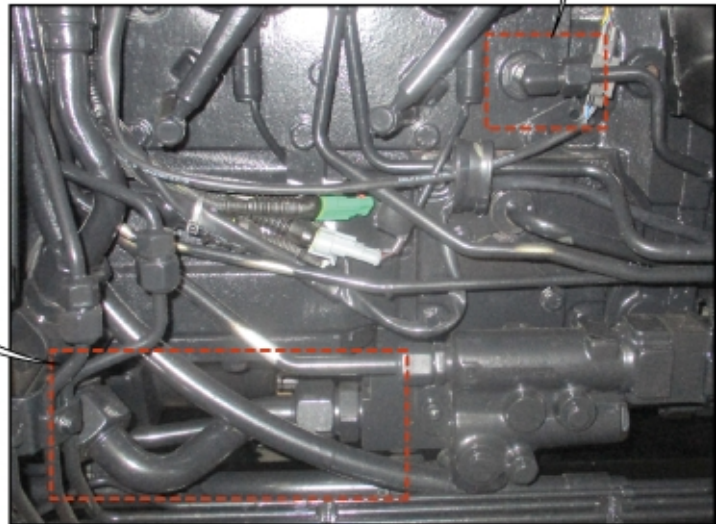

M 60035481_1

Part assemblies Hydraulic connection

PartNo	Pos	Qty	Name	Specifications
60035481		1 PCS	Hydraulic connection	
10391712	50	1	Valve bracket	
5005999	51	2	Screw	M6SF M10x45
5033606	60	7	Cable tie	7,5 x 385
9030904	61	2 PCS	Hose	1/2" L=1870 1 1/16RLM 7/890LM
9030903	62	1 PCS	Hose	1/2" L=1670 1 1/16RLM 7/890LM
5051334	63	1 PCS	Hose	1/2" L=1600 1 1/16RLM 11/16O90LM
20717257	64	1	Adaptor	7/8"UNF JIC - 1 1/16"UNF JIC, 717257
5027483	65	1	Adaptor	7/8"UNF JIC - M18x1,5
5027935	66	1	Adaptor	7/8"UNF JIC - 1 1/16"UNF JIC
5051333	67	2 PCS	Hose	3/4" L=1800 1 1/16RLM 3/16ORLM
5028250	68	2 PCS	Adaptor	1 3/16 ORFS 90°
5051412	69	1 PCS	Adaptor	
5027420	70	4	Adaptor	1/2" 45°
5051411	71	1 PCS	Adaptor	M18x1,5
5050969	72	1 PCS	Adaptor	45 elbow
5028169	73	2 PCS	Adaptor	1 7/16" UNF - 1 3/16" UNF
5221228	74	1 PCS	Hose cover	L=800mm