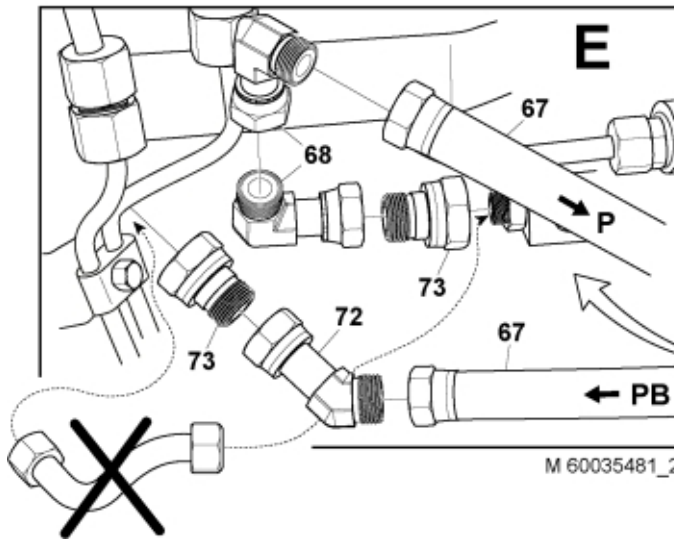

M 60035481_1

Part assemblies Hydraulic connection

PartNo	Pos	Qty	Name	Specifications
60035481		1 PCS	Hydraulic connection	
10391712	50	1	Valve bracket	
5005999	51	2	Screw	M6SF M10x45
5033606	60	7	Cable tie	7,5 x 385
9030904	61	2 PCS	Hose	1/2" L=1870 1 1/16RLM 7/890LM
9030903	62	1 PCS	Hose	1/2" L=1670 1 1/16RLM 7/890LM
5051334	63	1 PCS	Hose	1/2" L=1600 1 1/16RLM 11/16O90LM
20717257	64	1	Adaptor	7/8"UNF JIC - 1 1/16"UNF JIC, 717257
5027483	65	1	Adaptor	7/8"UNF JIC - M18x1,5
5027935	66	1	Adaptor	7/8"UNF JIC - 1 1/16"UNF JIC
5051333	67	2 PCS	Hose	3/4" L=1800 1 1/16RLM 3/16ORLM
5028250	68	2 PCS	Adaptor	1 3/16 ORFS 90°
5051412	69	1 PCS	Adaptor	
5027420	70	4	Adaptor	1/2" 45°
5051411	71	1 PCS	Adaptor	M18x1,5
5050969	72	1 PCS	Adaptor	45 elbow
5028169	73	2 PCS	Adaptor	1 7/16" UNF - 1 3/16" UNF
5221228	74	1 PCS	Hose cover	L=800mm