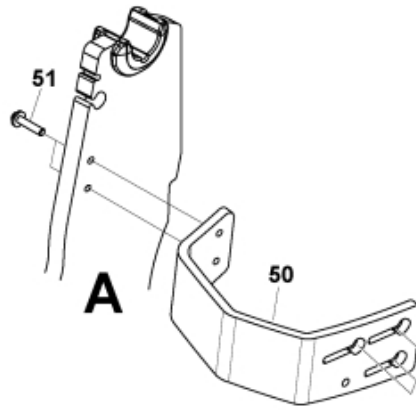

M 60035481_1

Part assemblies Hydraulic connection

PartNo	Pos	Qty	Name	Specifications
60035481		1 PCS	Hydraulic connection	
10391712	50	1	Valve bracket	
5005999	51	2	Screw	M6SF M10x45
5033606	60	7	Cable tie	7,5 x 385
9030904	61	2 PCS	Hose	1/2" L=1870 1 1/16RLM 7/890LM
9030903	62	1 PCS	Hose	1/2" L=1670 1 1/16RLM 7/890LM
5051334	63	1 PCS	Hose	1/2" L=1600 1 1/16RLM 11/16O90LM
20717257	64	1	Adaptor	7/8"UNF JIC - 1 1/16"UNF JIC, 717257
5027483	65	1	Adaptor	7/8"UNF JIC - M18x1,5
5027935	66	1	Adaptor	7/8"UNF JIC - 1 1/16"UNF JIC
5051333	67	2 PCS	Hose	3/4" L=1800 1 1/16RLM 3/16ORLM
5028250	68	2 PCS	Adaptor	1 3/16 ORFS 90°
5051412	69	1 PCS	Adaptor	
5027420	70	4	Adaptor	1/2" 45°
5051411	71	1 PCS	Adaptor	M18x1,5
5050969	72	1 PCS	Adaptor	45 elbow
5028169	73	2 PCS	Adaptor	1 7/16" UNF - 1 3/16" UNF
5221228	74	1 PCS	Hose cover	L=800mm