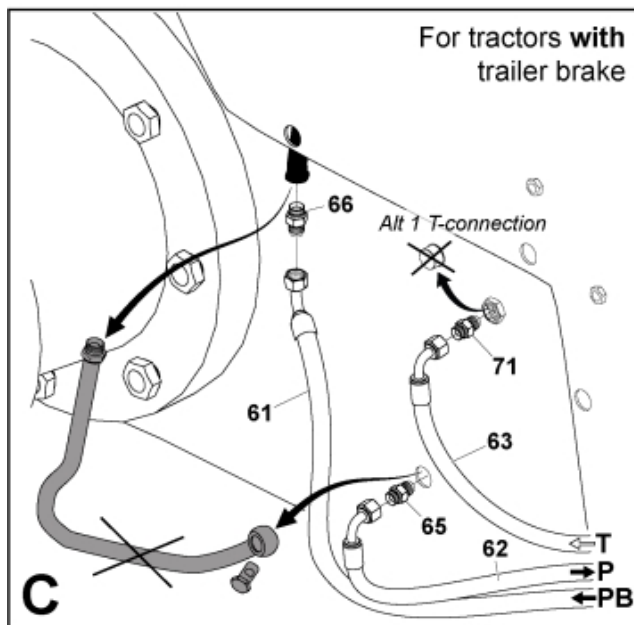

M 60035481_1

Part assemblies Hydraulic connection

PartNo	Pos	Qty	Name	Specifications
60035481		1 PCS	Hydraulic connection	
10391712	50	1	Valve bracket	
5005999	51	2	Screw	M6SF M10x45
5033606	60	7	Cable tie	7,5 x 385
9030904	61	2 PCS	Hose	1/2" L=1870 1 1/16RLM 7/890LM
9030903	62	1 PCS	Hose	1/2" L=1670 1 1/16RLM 7/890LM
5051334	63	1 PCS	Hose	1/2" L=1600 1 1/16RLM 11/16O90LM
20717257	64	1	Adaptor	7/8"UNF JIC - 1 1/16"UNF JIC, 717257
5027483	65	1	Adaptor	7/8"UNF JIC - M18x1,5
5027935	66	1	Adaptor	7/8"UNF JIC - 1 1/16"UNF JIC
5051333	67	2 PCS	Hose	3/4" L=1800 1 1/16RLM 3/16ORLM
5028250	68	2 PCS	Adaptor	1 3/16 ORFS 90°
5051412	69	1 PCS	Adaptor	
5027420	70	4	Adaptor	1/2" 45°
5051411	71	1 PCS	Adaptor	M18x1,5
5050969	72	1 PCS	Adaptor	45 elbow
5028169	73	2 PCS	Adaptor	1 7/16" UNF - 1 3/16" UNF
5221228	74	1 PCS	Hose cover	L=800mm