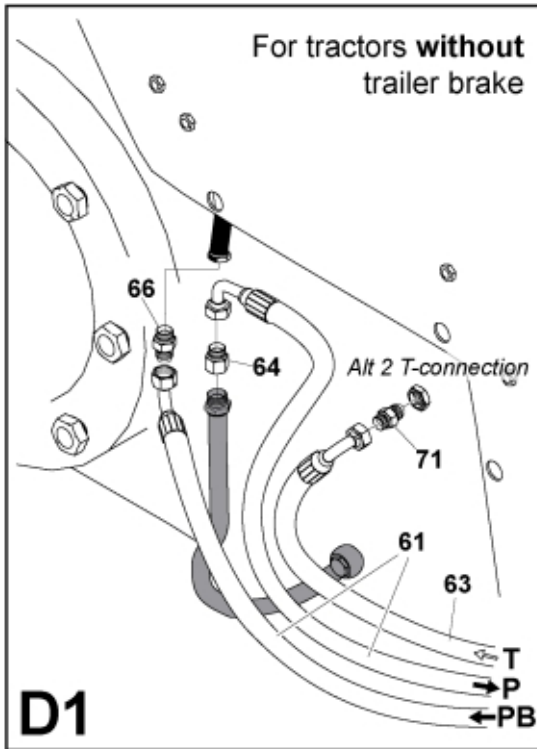

M 60035481_1

Part assemblies Hydraulic connection

PartNo	Pos	Qty	Name	Specifications
60035481		1 PCS	Hydraulic connection	
10391712	50	1	Valve bracket	
5005999	51	2	Screw	M6SF M10x45
5033606	60	7	Cable tie	7,5 x 385
9030904	61	2 PCS	Hose	1/2" L=1870 1 1/16RLM 7/890LM
9030903	62	1 PCS	Hose	1/2" L=1670 1 1/16RLM 7/890LM
5051334	63	1 PCS	Hose	1/2" L=1600 1 1/16RLM 11/16O90LM
20717257	64	1	Adaptor	7/8"UNF JIC - 1 1/16"UNF JIC, 717257
5027483	65	1	Adaptor	7/8"UNF JIC - M18x1,5
5027935	66	1	Adaptor	7/8"UNF JIC - 1 1/16"UNF JIC
5051333	67	2 PCS	Hose	3/4" L=1800 1 1/16RLM 3/16ORLM
5028250	68	2 PCS	Adaptor	1 3/16 ORFS 90°
5051412	69	1 PCS	Adaptor	
5027420	70	4	Adaptor	1/2" 45°
5051411	71	1 PCS	Adaptor	M18x1,5
5050969	72	1 PCS	Adaptor	45 elbow
5028169	73	2 PCS	Adaptor	1 7/16" UNF - 1 3/16" UNF
5221228	74	1 PCS	Hose cover	L=800mm