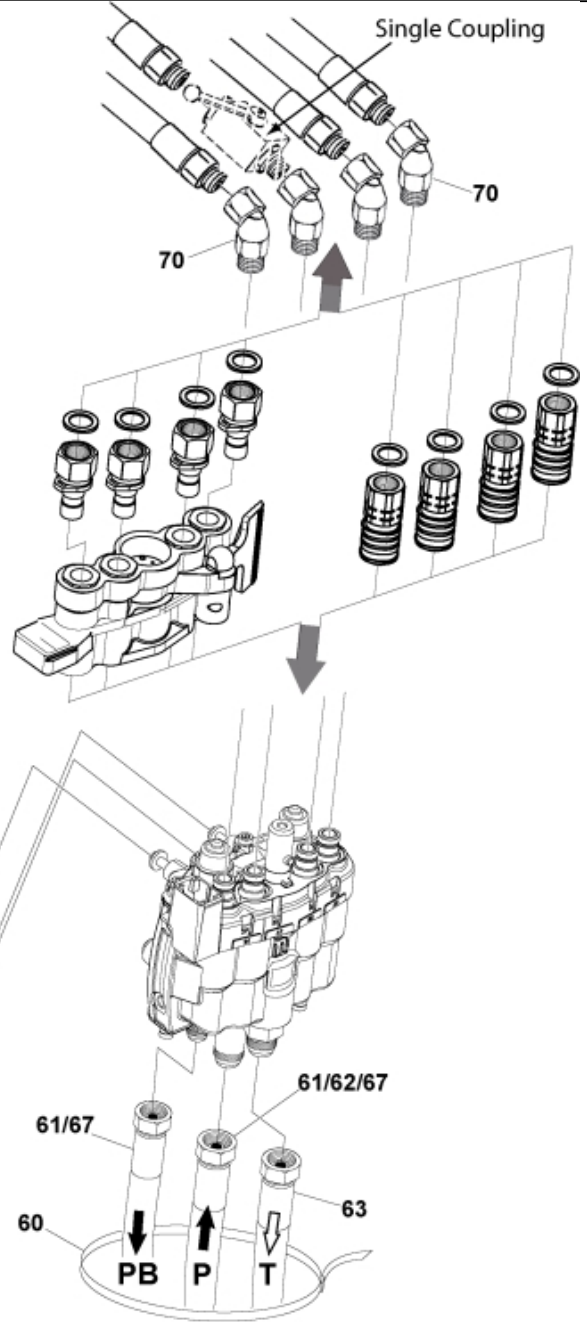

M 60035481_1

Part assemblies Hydraulic connection

PartNo	Pos	Qty	Name	Specifications
60035481		1 PCS	Hydraulic connection	
10391712	50	1	Valve bracket	
5005999	51	2	Screw	M6SF M10x45
5033606	60	7	Cable tie	7,5 x 385
9030904	61	2 PCS	Hose	1/2" L=1870 1 1/16RLM 7/890LM
9030903	62	1 PCS	Hose	1/2" L=1670 1 1/16RLM 7/890LM
5051334	63	1 PCS	Hose	1/2" L=1600 1 1/16RLM 11/16O90LM
20717257	64	1	Adaptor	7/8"UNF JIC - 1 1/16"UNF JIC, 717257
5027483	65	1	Adaptor	7/8"UNF JIC - M18x1,5
5027935	66	1	Adaptor	7/8"UNF JIC - 1 1/16"UNF JIC
5051333	67	2 PCS	Hose	3/4" L=1800 1 1/16RLM 3/16ORLM
5028250	68	2 PCS	Adaptor	1 3/16 ORFS 90°
5051412	69	1 PCS	Adaptor	
5027420	70	4	Adaptor	1/2" 45°
5051411	71	1 PCS	Adaptor	M18x1,5
5050969	72	1 PCS	Adaptor	45 elbow
5028169	73	2 PCS	Adaptor	1 7/16" UNF - 1 3/16" UNF
5221228	74	1 PCS	Hose cover	L=800mm