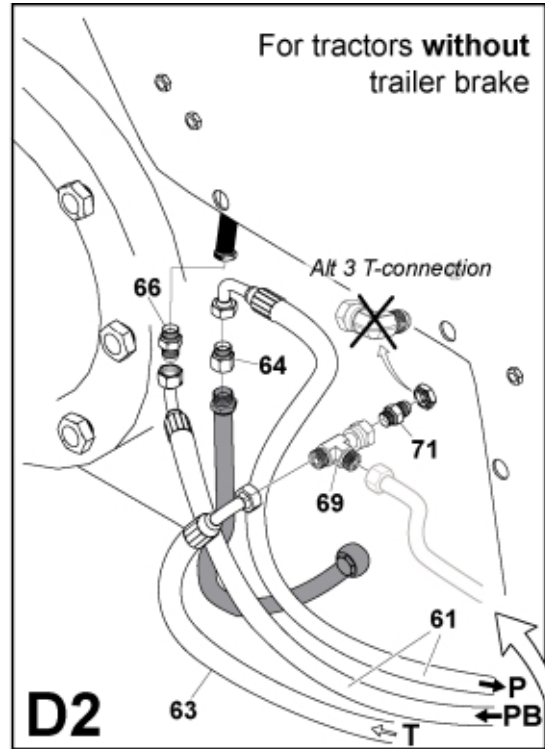

M 60035481_1

Part assemblies Hydraulic connection

PartNo	Pos	Qty	Name	Specifications
60035481		1 PCS	Hydraulic connection	
10391712	50	1	Valve bracket	
5005999	51	2	Screw	M6SF M10x45
5033606	60	7	Cable tie	7,5 x 385
9030904	61	2 PCS	Hose	1/2" L=1870 1 1/16RLM 7/890LM
9030903	62	1 PCS	Hose	1/2" L=1670 1 1/16RLM 7/890LM
5051334	63	1 PCS	Hose	1/2" L=1600 1 1/16RLM 11/16O90LM
20717257	64	1	Adaptor	7/8"UNF JIC - 1 1/16"UNF JIC, 717257
5027483	65	1	Adaptor	7/8"UNF JIC - M18x1,5
5027935	66	1	Adaptor	7/8"UNF JIC - 1 1/16"UNF JIC
5051333	67	2 PCS	Hose	3/4" L=1800 1 1/16RLM 3/16ORLM
5028250	68	2 PCS	Adaptor	1 3/16 ORFS 90°
5051412	69	1 PCS	Adaptor	
5027420	70	4	Adaptor	1/2" 45°
5051411	71	1 PCS	Adaptor	M18x1,5
5050969	72	1 PCS	Adaptor	45 elbow
5028169	73	2 PCS	Adaptor	1 7/16" UNF - 1 3/16" UNF
5221228	74	1 PCS	Hose cover	L=800mm