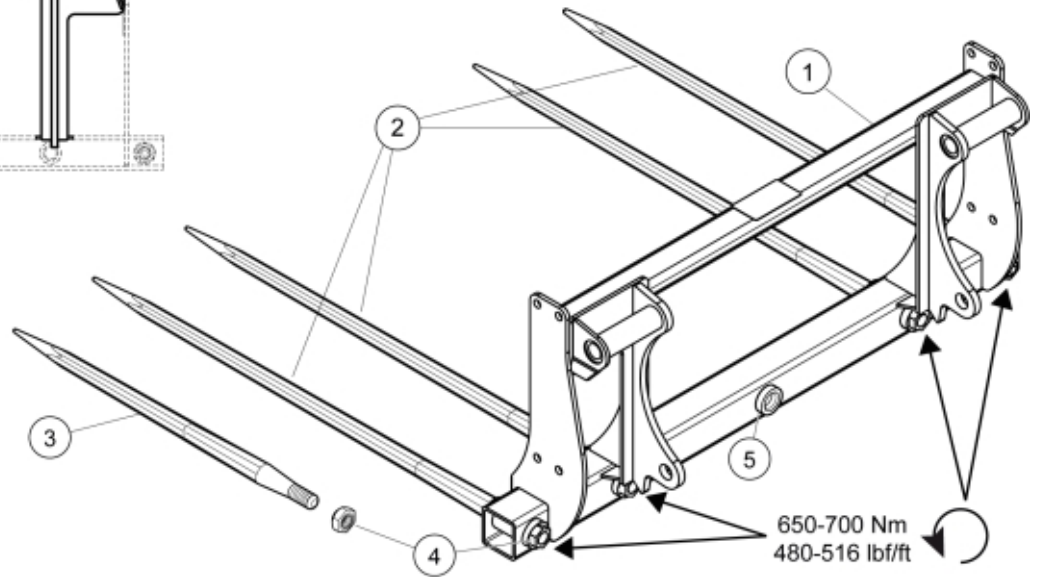

**MX**

M 11255287, 11255288

---

**Description** Tine length 1240 mm  
**Part assemblies** Bale Fork, MX  
**Specification** Year From: 01/01/2003 00:00:00  
Year To: 01/05/2022 00:00:00

---

PartNo	Pos	Qty	Name	Specifications
11255287			Bale Fork, MX	01/01/2003 00:00:00, 01/05/2022 00:00:00
60010567	1	1 PCS	Frame	MX
5068120-17	2	4	Tine with nut	L=1240mm (5068004)
5068116	4	1	• Nut	Conus 2
1209699	5	4	Sleeve	
60049053	6	2	Decal	"Q" small 80x57