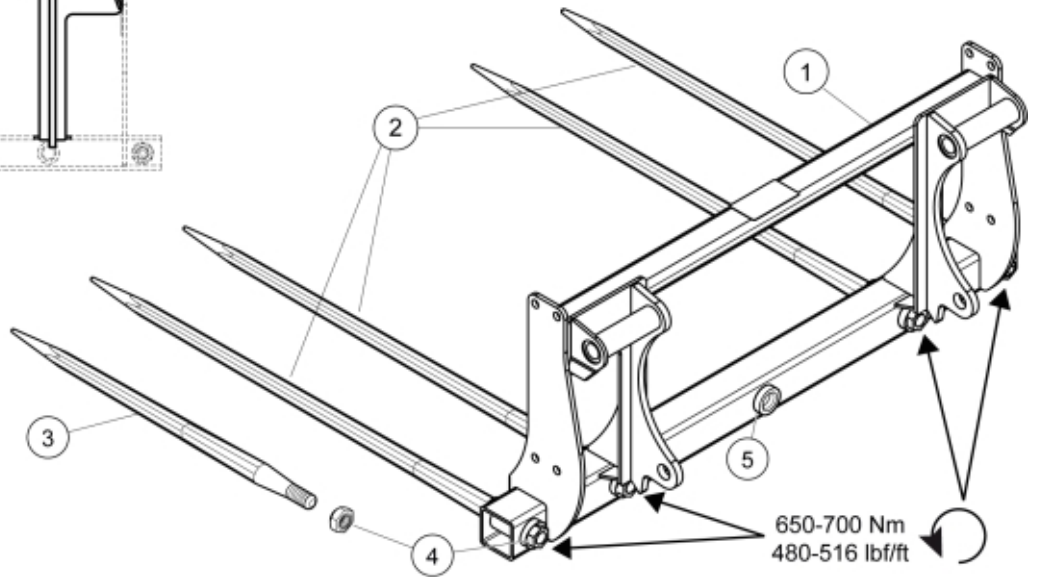

MX

M 11255287, 11255288

Description Tine length 827 mm
Part assemblies Bale Fork, MX
Specification Year From: 01/01/2003 00:00:00
Year To: 01/05/2022 00:00:00

PartNo	Pos	Qty	Name	Specifications
11255288			Bale Fork, MX	01/01/2003 00:00:00, 01/05/2022 00:00:00
60010567	1	1 PCS	Frame	MX
5068114-17	3	4	Tine with nut	L=827mm (replaces 5068003)
5068116	4	1	• Nut	Conus 2
1209699	5	4	Sleeve	
60049053	6	2	Decal	"Q" small 80x57