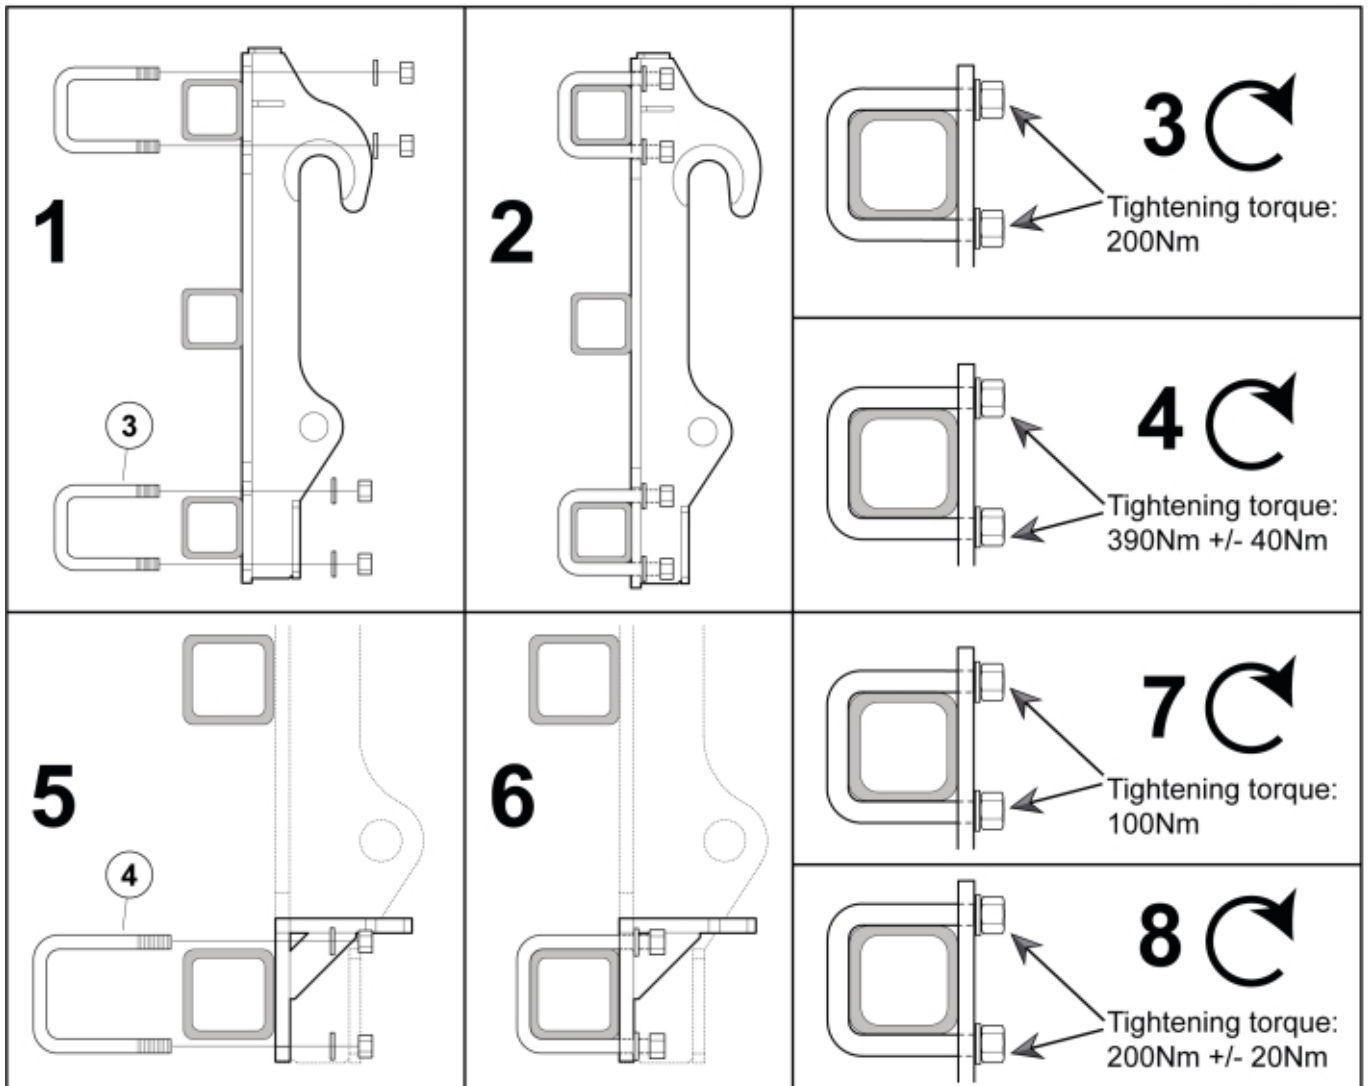

M 11255224

Part assemblies Attachment kit Dieci

PartNo	Pos	Qty	Name	Specifications
11255224		1	Attachment kit Dieci	
60032819	1	1 PCS	Bolt on Hooks	80x80 XL Dieci Large
60038994	3	1 PCS	Screw kit	
60038995		8 PCS	• U-bolt	M20 80x80, Replaces 60029556
5013127		16	• Washer	BRB 21 x 36 x 3, Part is included in kit 11255096 Attachment kit Merlo
5011559		16	• Nut	Loc-king M20x2,5 (10), Part is included in kit 11255098 Attachment kit Dieci Large, 11255234 Attachment kit Dieci Medium, 11255238 Attachment kit Dieci Small, 11255241 Attachment kit JLG Deutz, 11255233 Attachment kit Schaffer type SWH, 11255326 Attachment kit Weidemann, 11255184 Attachment kit CAT TH, 11255096 Attachment kit Merlo
60035347	4	1 PCS	Screw kit	
60020469		2	• U-bolt	80x80 M16 (60003288)
5011557		4	• Nut	Loc-King M16
5013105		4	• Washer	BRB 17 x 30 x 3 300HV