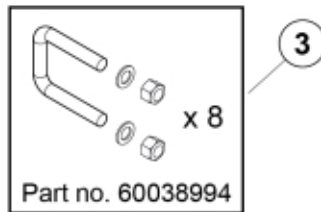

M 11255111

---

**Part assemblies** Attachment kit volvo BM Large

---

<b>PartNo</b>	<b>Pos</b>	<b>Qty</b>	<b>Name</b>	<b>Specifications</b>
11255111		1	Attachment kit volvo BM Large	
60090556	1	1	Attachment Volvo BM Large	
60038994	3	1 PCS	Screw kit	
60038995		8 PCS	• U-bolt	M20 80x80, Replaces 60029556
5013127		16	• Washer	BRB 21 x 36 x 3, Part is included in kit 11255096 Attachment kit Merlo
5011559		16	• Nut	Loc-king M20x2,5 (10), Part is included in kit 11255098 Attachment kit Dieci Large, 11255234 Attachment kit Dieci Medium, 11255238 Attachment kit Dieci Small, 11255241 Attachment kit JLG Deutz, 11255233 Attachment kit Schaffer type SWH, 11255326 Attachment kit Weidemann, 11255184 Attachment kit CAT TH, 11255096 Attachment kit Merlo