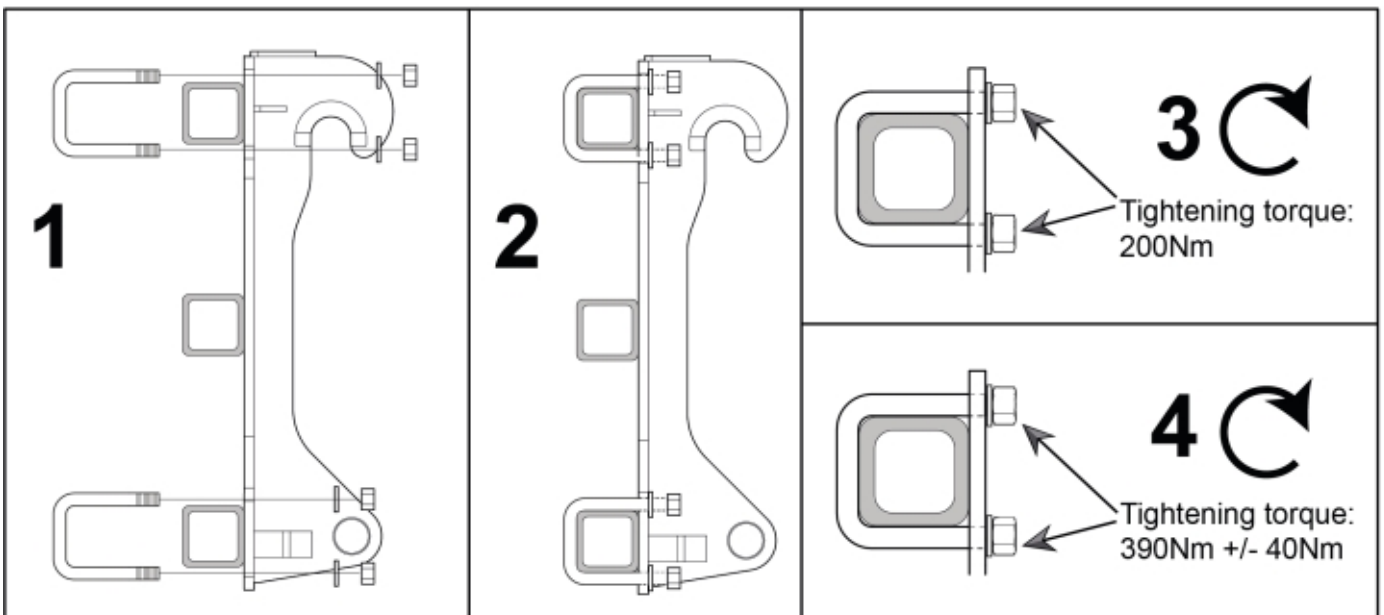

M 11255111

---

**Part assemblies** Attachment kit volvo BM Large

---

<b>PartNo</b>	<b>Pos</b>	<b>Qty</b>	<b>Name</b>	<b>Specifications</b>
11255111		1	Attachment kit volvo BM Large	
60090556	1	1	Attachment Volvo BM Large	
60038994	3	1 PCS	Screw kit	
60038995		8 PCS	• U-bolt	M20 80x80, Replaces 60029556
5013127		16	• Washer	BRB 21 x 36 x 3, Part is included in kit 11255096 Attachment kit Merlo
5011559		16	• Nut	Loc-king M20x2,5 (10), Part is included in kit 11255098 Attachment kit Dieci Large, 11255234 Attachment kit Dieci Medium, 11255238 Attachment kit Dieci Small, 11255241 Attachment kit JLG Deutz, 11255233 Attachment kit Schaffer type SWH, 11255326 Attachment kit Weidemann, 11255184 Attachment kit CAT TH, 11255096 Attachment kit Merlo