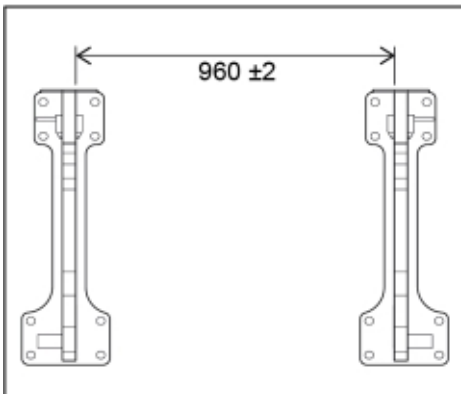

M 11255111

---

**Part assemblies** Attachment kit volvo BM Large

---

<b>PartNo</b>	<b>Pos</b>	<b>Qty</b>	<b>Name</b>	<b>Specifications</b>
11255111		1	Attachment kit volvo BM Large	
60090556	1	1	Attachment Volvo BM Large	
60038994	3	1 PCS	Screw kit	
60038995		8 PCS	• U-bolt	M20 80x80, Replaces 60029556
5013127		16	• Washer	BRB 21 x 36 x 3, Part is included in kit 11255096 Attachment kit Merlo
5011559		16	• Nut	Loc-king M20x2,5 (10), Part is included in kit 11255098 Attachment kit Dieci Large, 11255234 Attachment kit Dieci Medium, 11255238 Attachment kit Dieci Small, 11255241 Attachment kit JLG Deutz, 11255233 Attachment kit Schaffer type SWH, 11255326 Attachment kit Weidemann, 11255184 Attachment kit CAT TH, 11255096 Attachment kit Merlo